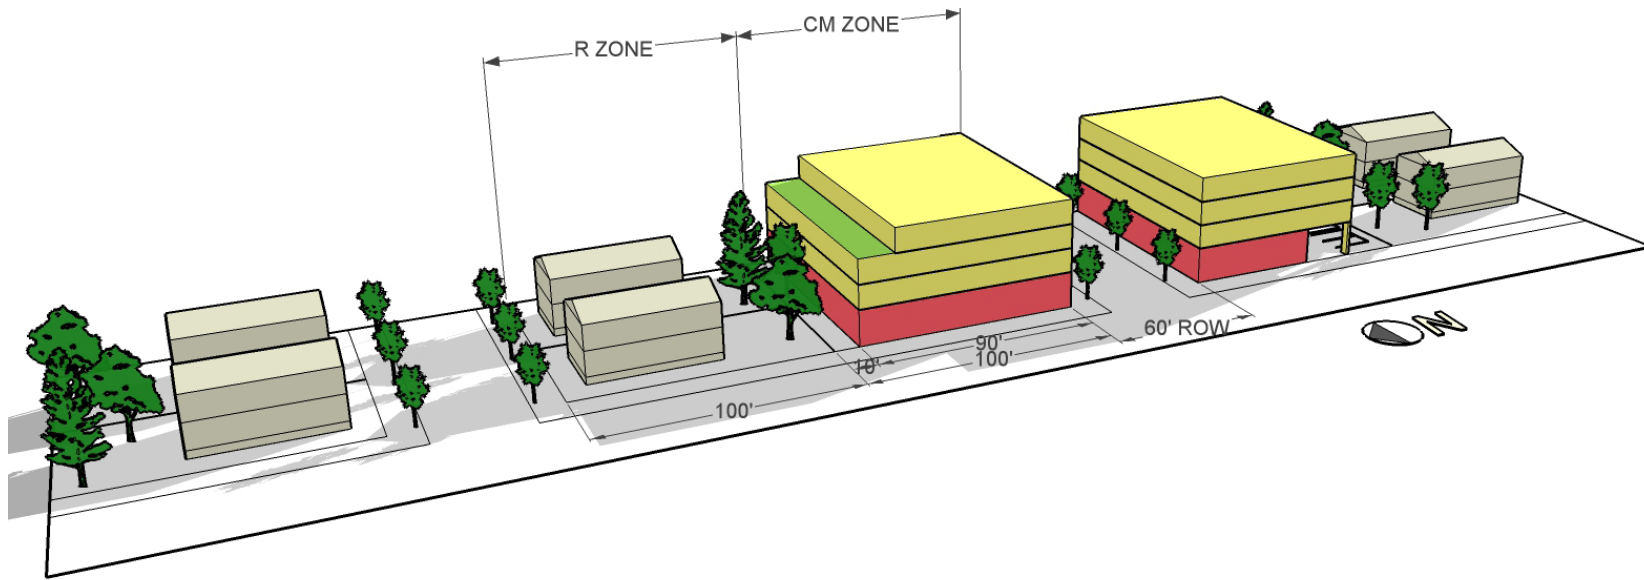

Mixed Use Zones Project Solar/Shading Modeling

May 2016

The following slides show the shading impact of various building scales on adjacent lots and across the street at various times of the year. For this model, all lots are assumed to be on east-west streets with a sun angle approximating noon.

This work is intended to inform discussion about the implications of building size, and features such as step-downs and step-backs on shading, but is not a definitive analysis of solar and shading impacts of building forms.

Bureau of Planning and Sustainability
Innovation. Collaboration. Practical Solutions.

Mixed Use Zones Project Solar/Shading Modeling

May 2016

Impacts to adjacent lots at various building scales

Bureau of Planning and Sustainability
Innovation. Collaboration. Practical Solutions.

3 stories - Winter Solstice

3 stories - Spring/Fall Equinox

3 stories - Summer Solstice

4 stories - Winter Solstice

4 stories - Spring/Fall Equinox

4 stories - Summer Solstice

5 stories - Winter Solstice

5 stories - Spring/Fall Equinox