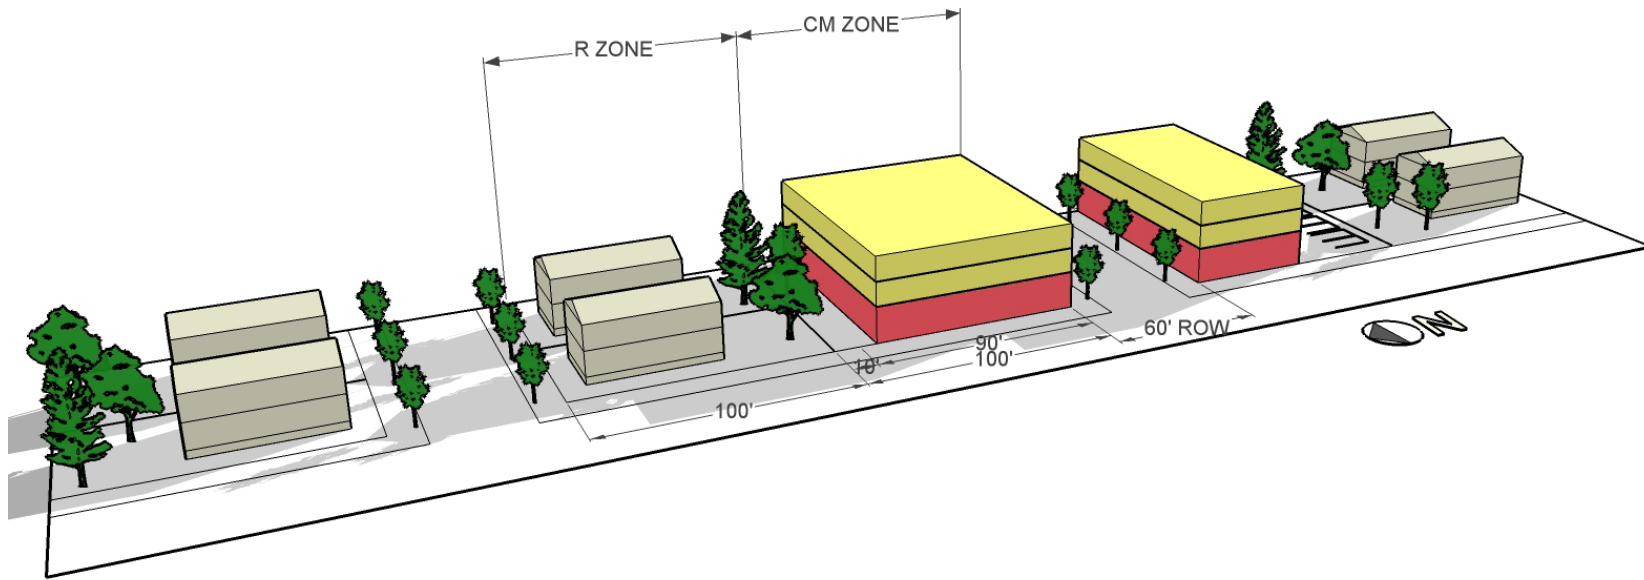

Mixed Use Zones Project Solar/Shading Modeling

May 2016

The following slides show the shading impact of various building scales on adjacent lots and across the street at various times of the year. For this model, all lots are assumed to be on east-west streets with a sun angle approximating noon.

This work is intended to inform discussion about the implications of building size, and features such as step-downs and step-backs on shading, but is not a definitive analysis of solar and shading impacts of building forms.

Bureau of Planning and Sustainability
Innovation. Collaboration. Practical Solutions.

Mixed Use Zones Project Solar/Shading Modeling

May 2016

Impacts to adjacent lots at various building scales

Bureau of Planning and Sustainability
Innovation. Collaboration. Practical Solutions.

3 stories - Winter Solstice

3 stories - Spring/Fall Equinox

3 stories - Summer Solstice

4 stories - Winter Solstice

4 stories - Spring/Fall Equinox

4 stories - Summer Solstice

5 stories - Winter Solstice

5 stories - Spring/Fall Equinox