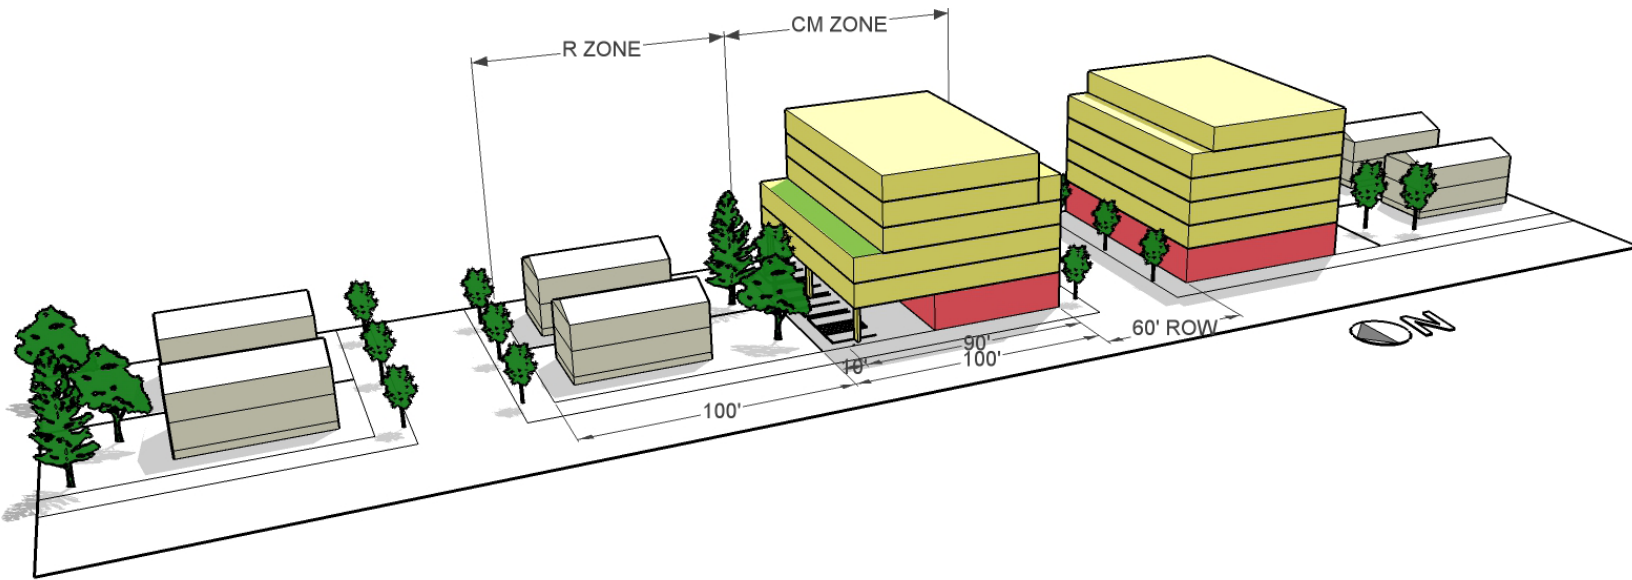

Mixed Use Zones Project Solar/Shading Modeling

May 2016

The following slides show the shading impact of various building scales on adjacent lots and across the street at various times of the year. For this model, all lots are assumed to be on east-west streets with a sun angle approximating noon.

3 stories - Winter Solstice

3 stories - Spring/Fall Equinox

3 stories - Summer Solstice

4 stories - Winter Solstice

4 stories - Spring/Fall Equinox

4 stories - Summer Solstice

5 stories - Winter Solstice

5 stories - Spring/Fall Equinox

5 stories - Summer Solstice

6 stories - Winter Solstice

6 stories - Spring/Fall Equinox

6 stories - Summer Solstice

7 stories - Winter Solstice

7 stories - Spring/Fall Equinox

7 stories - Summer Solstice

Mixed Use Zones Project Solar/Shading Modeling