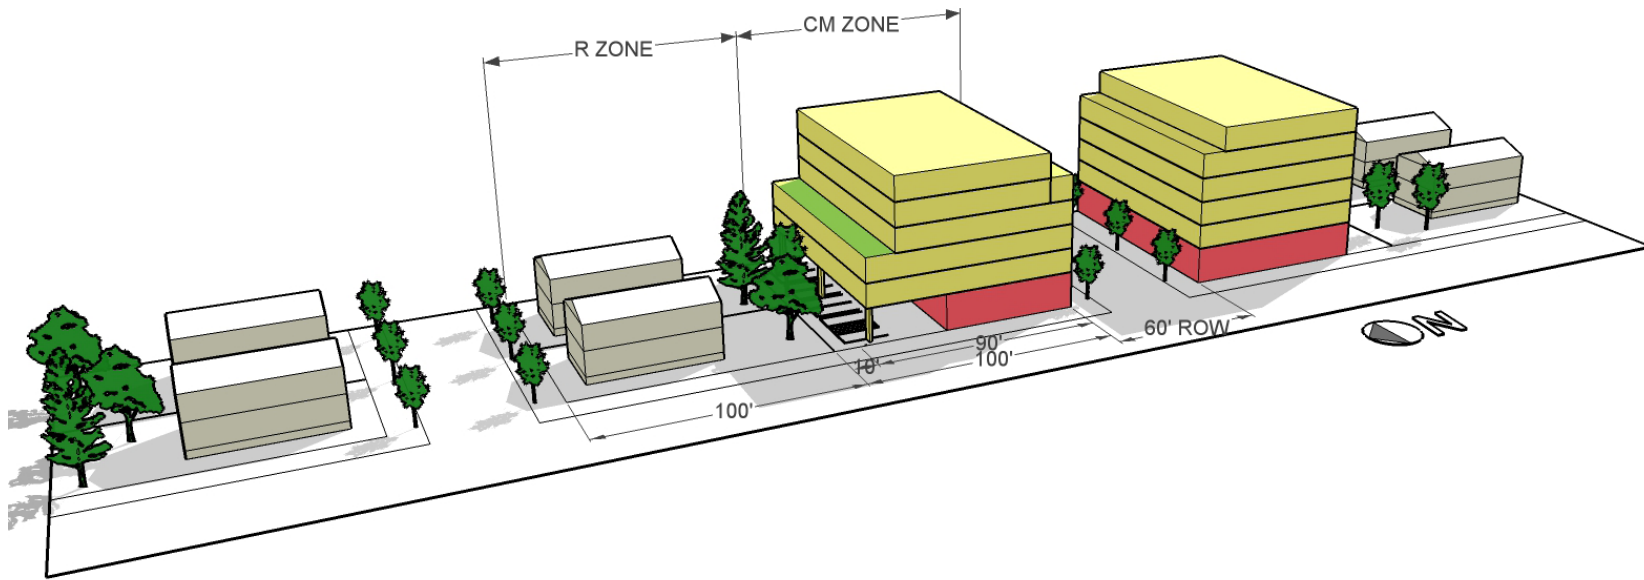

Mixed Use Zones Project Solar/Shading Modeling

May 2016

The following slides show the shading impact of various building scales on adjacent lots and across the street at various times of the year. For this model, all lots are assumed to be on east-west streets with a sun angle approximating noon.

3 stories - Winter Solstice

3 stories - Spring/Fall Equinox

3 stories - Summer Solstice

4 stories - Winter Solstice

4 stories - Spring/Fall Equinox

4 stories - Summer Solstice

5 stories - Winter Solstice

5 stories - Spring/Fall Equinox

5 stories - Summer Solstice

6 stories - Winter Solstice

6 stories - Spring/Fall Equinox

6 stories - Summer Solstice

7 stories - Winter Solstice

7 stories - Spring/Fall Equinox

7 stories - Summer Solstice

Mixed Use Zones Project Solar/Shading Modeling