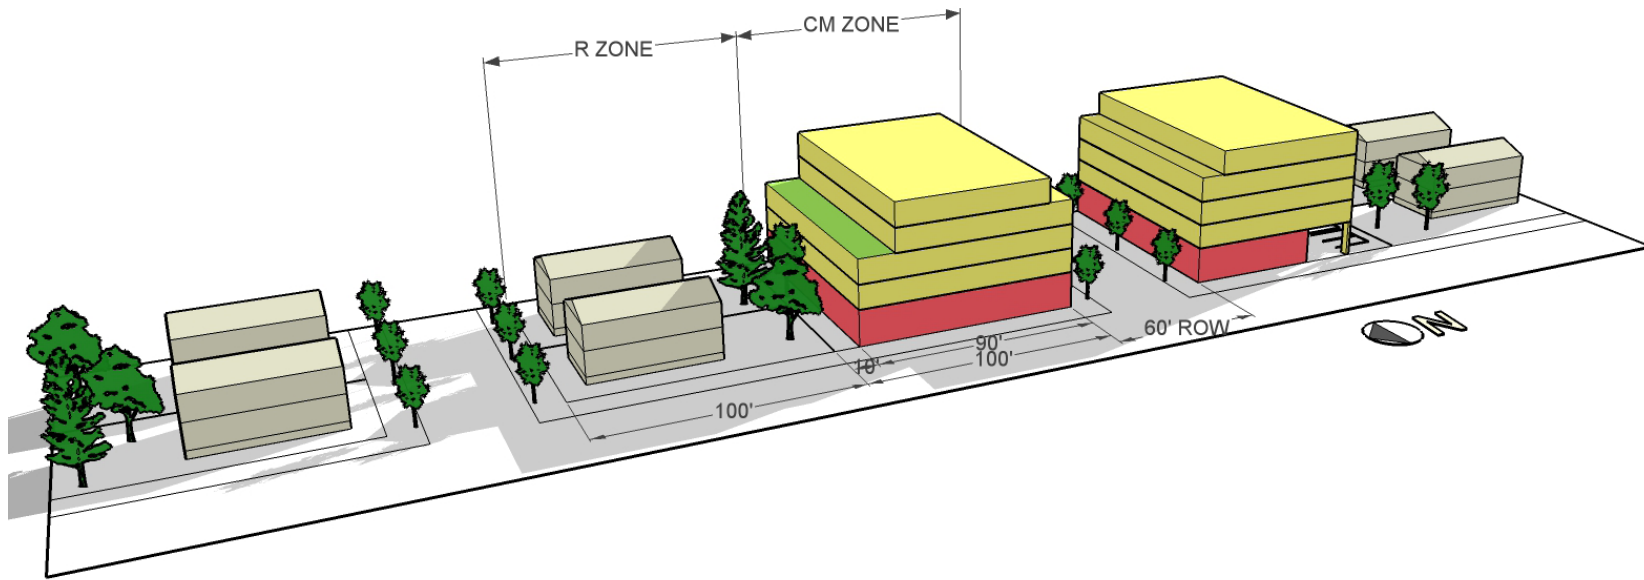

Mixed Use Zones Project Solar/Shading Modeling

May 2016

The following slides show the shading impact of various building scales on adjacent lots and across the street at various times of the year. For this model, all lots are assumed to be on east-west streets with a sun angle approximating noon.

3 stories - Winter Solstice

3 stories - Spring/Fall Equinox

3 stories - Summer Solstice

4 stories - Winter Solstice

4 stories - Spring/Fall Equinox

4 stories - Summer Solstice

5 stories - Winter Solstice

5 stories - Spring/Fall Equinox

5 stories - Summer Solstice

6 stories - Winter Solstice

6 stories - Spring/Fall Equinox

6 stories - Summer Solstice

7 stories - Winter Solstice

7 stories - Spring/Fall Equinox

7 stories - Summer Solstice

Mixed Use Zones Project Solar/Shading Modeling