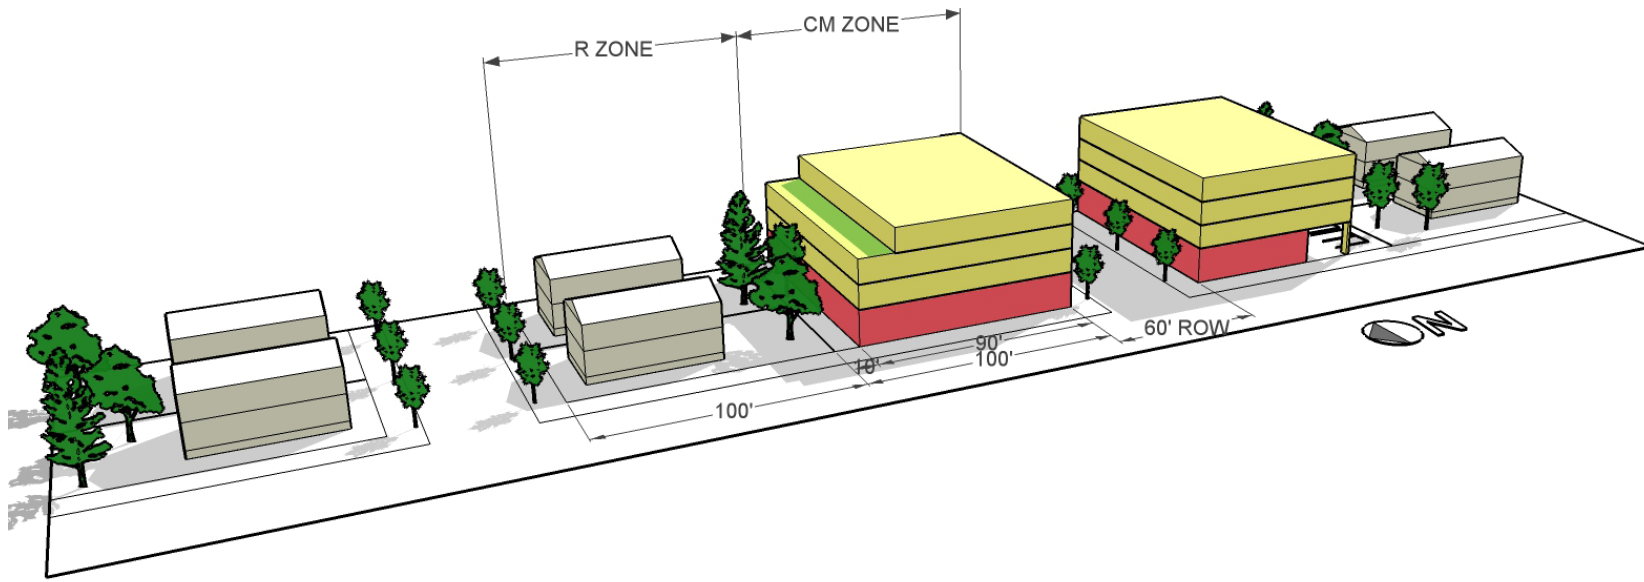

Mixed Use Zones Project Solar/Shading Modeling

May 2016

The following slides show the shading impact of various building scales on adjacent lots and across the street at various times of the year. For this model, all lots are assumed to be on east-west streets with a sun angle approximating noon.

3 stories - Winter Solstice

3 stories - Spring/Fall Equinox

3 stories - Summer Solstice

4 stories - Winter Solstice

4 stories - Spring/Fall Equinox

4 stories - Summer Solstice

5 stories - Winter Solstice

5 stories - Spring/Fall Equinox

5 stories - Summer Solstice

6 stories - Winter Solstice

6 stories - Spring/Fall Equinox

6 stories - Summer Solstice

7 stories - Winter Solstice

7 stories - Spring/Fall Equinox

7 stories - Summer Solstice

Mixed Use Zones Project Solar/Shading Modeling