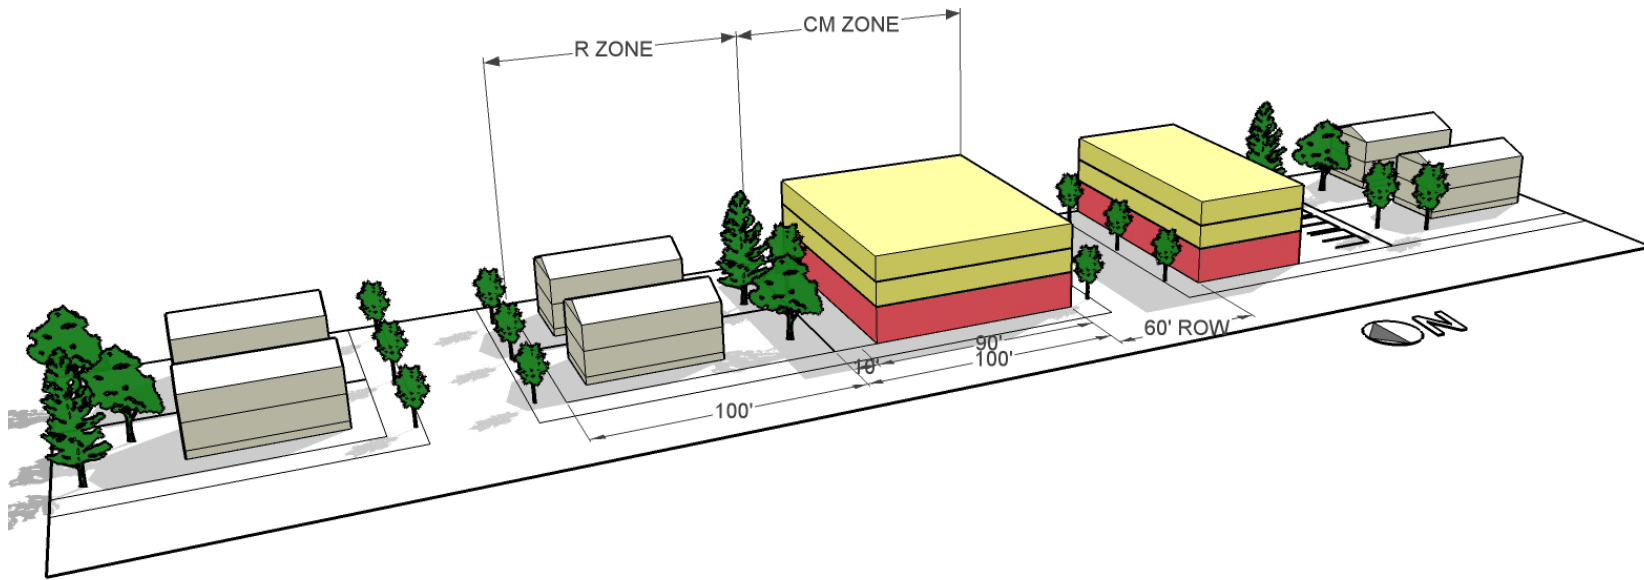

Mixed Use Zones Project Solar/Shading Modeling

May 2016

The following slides show the shading impact of various building scales on adjacent lots and across the street at various times of the year. For this model, all lots are assumed to be on east-west streets with a sun angle approximating noon.

This work is intended to inform discussion about the implications of building size, and features such as step-downs and step-backs on shading, but is not a definitive analysis of solar and shading impacts of building forms.

Bureau of Planning and Sustainability
Innovation. Collaboration. Practical Solutions.

Mixed Use Zones Project Solar/Shading Modeling

May 2016

Impacts to adjacent lots at various building scales

Bureau of Planning and Sustainability
Innovation. Collaboration. Practical Solutions.

3 stories - Winter Solstice

3 stories - Spring/Fall Equinox

3 stories - Summer Solstice

4 stories - Winter Solstice

4 stories - Spring/Fall Equinox

4 stories - Summer Solstice

5 stories - Winter Solstice

5 stories - Spring/Fall Equinox