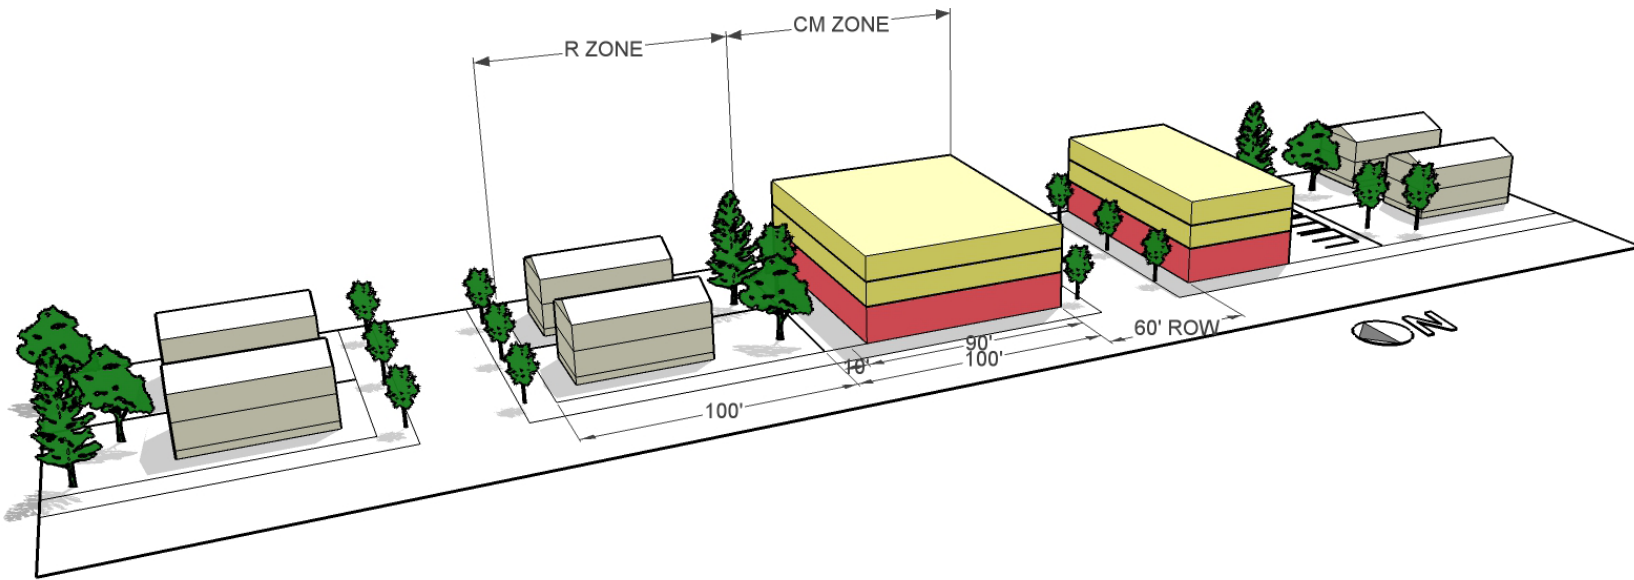

Mixed Use Zones Project Solar/Shading Modeling

May 2016

The following slides show the shading impact of various building scales on adjacent lots and across the street at various times of the year. For this model, all lots are assumed to be on east-west streets with a sun angle approximating noon.

This work is intended to inform discussion about the implications of building size, and features such as step-downs and step-backs on shading, but is not a definitive analysis of solar and shading impacts of building forms.

Bureau of Planning and Sustainability
Innovation. Collaboration. Practical Solutions.

Mixed Use Zones Project Solar/Shading Modeling

May 2016

Impacts to adjacent lots at various building scales

Bureau of Planning and Sustainability
Innovation. Collaboration. Practical Solutions.

3 stories - Winter Solstice

3 stories - Spring/Fall Equinox

3 stories - Summer Solstice

4 stories - Winter Solstice

4 stories - Spring/Fall Equinox

4 stories - Summer Solstice

5 stories - Winter Solstice

5 stories - Spring/Fall Equinox