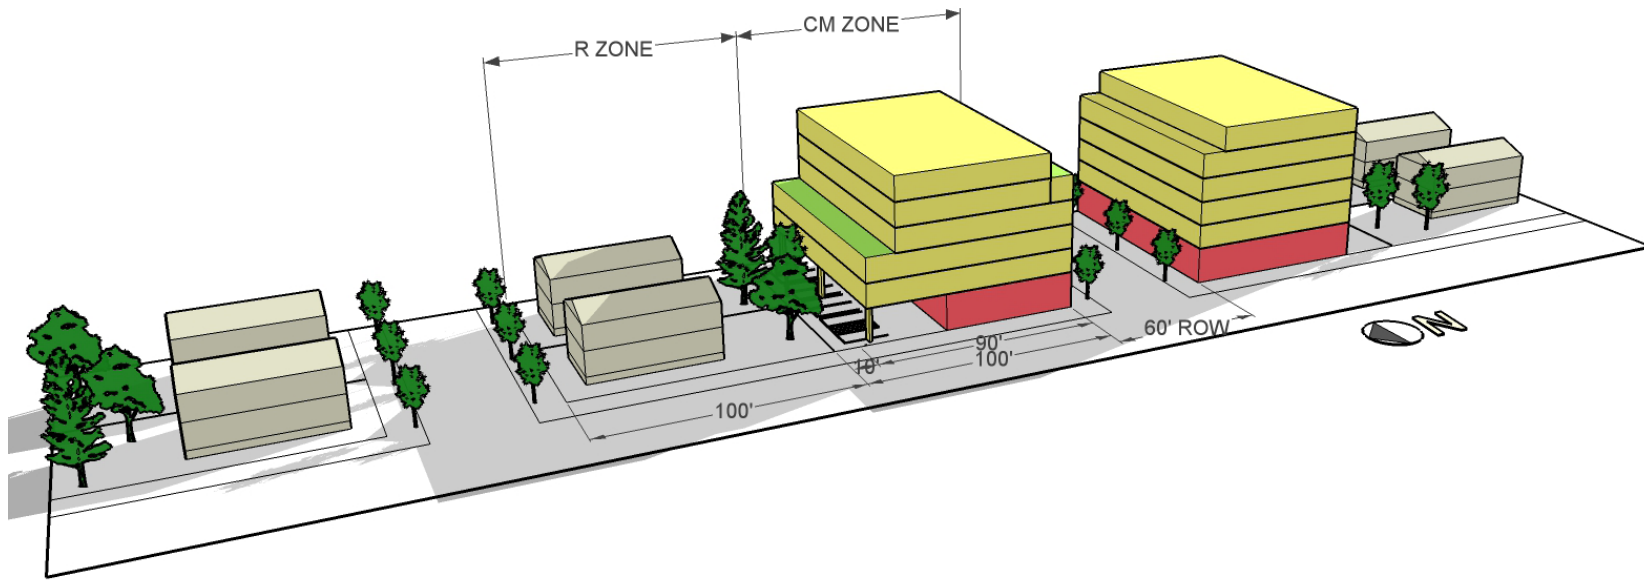

Mixed Use Zones Project Solar/Shading Modeling

May 2016

The following slides show the shading impact of various building scales on adjacent lots and across the street at various times of the year. For this model, all lots are assumed to be on east-west streets with a sun angle approximating noon.

3 stories - Winter Solstice

3 stories - Spring/Fall Equinox

3 stories - Summer Solstice

4 stories - Winter Solstice

4 stories - Spring/Fall Equinox

4 stories - Summer Solstice

5 stories - Winter Solstice

5 stories - Spring/Fall Equinox

5 stories - Summer Solstice

6 stories - Winter Solstice

6 stories - Spring/Fall Equinox

6 stories - Summer Solstice

7 stories - Winter Solstice

7 stories - Spring/Fall Equinox

7 stories - Summer Solstice

Mixed Use Zones Project Solar/Shading Modeling