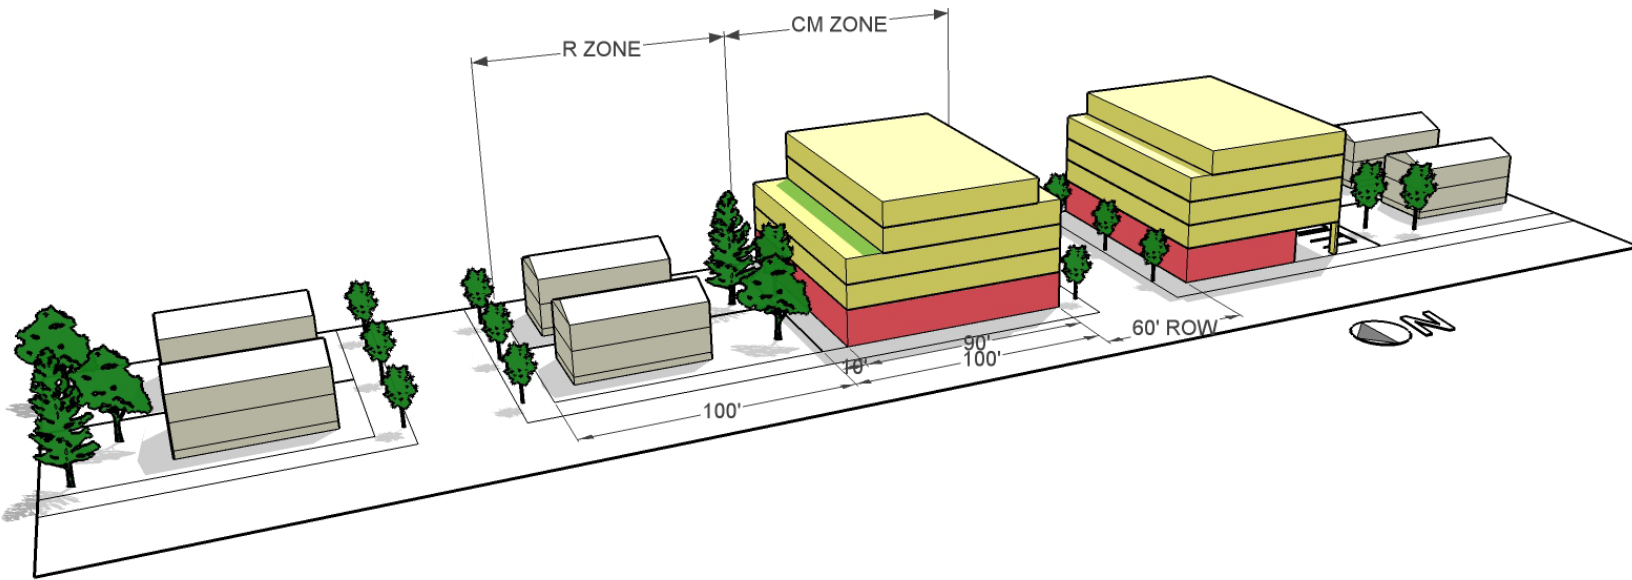

Mixed Use Zones Project Solar/Shading Modeling

May 2016

The following slides show the shading impact of various building scales on adjacent lots and across the street at various times of the year. For this model, all lots are assumed to be on east-west streets with a sun angle approximating noon.

3 stories - Winter Solstice

3 stories - Spring/Fall Equinox

3 stories - Summer Solstice

4 stories - Winter Solstice

4 stories - Spring/Fall Equinox

4 stories - Summer Solstice

5 stories - Winter Solstice

5 stories - Spring/Fall Equinox

5 stories - Summer Solstice

6 stories - Winter Solstice

6 stories - Spring/Fall Equinox

6 stories - Summer Solstice

7 stories - Winter Solstice

7 stories - Spring/Fall Equinox

7 stories - Summer Solstice

Mixed Use Zones Project Solar/Shading Modeling