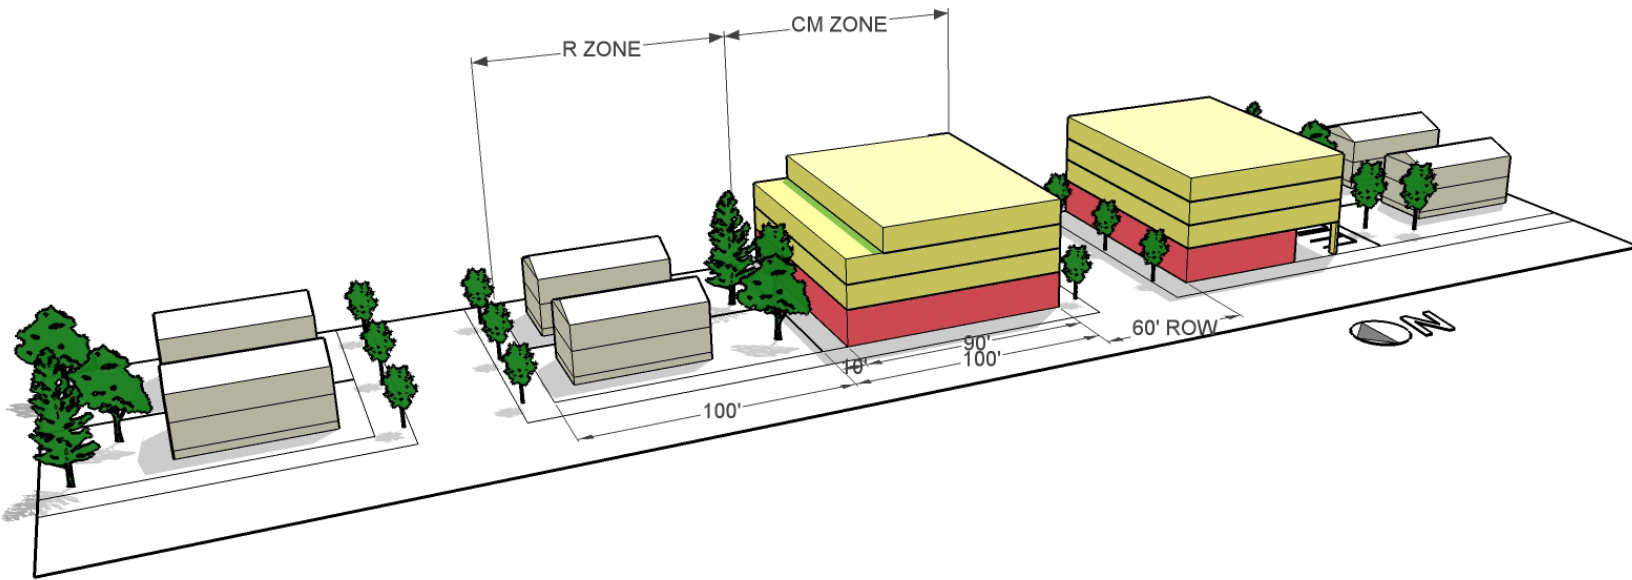

Mixed Use Zones Project Solar/Shading Modeling

May 2016

The following slides show the shading impact of various building scales on adjacent lots and across the street at various times of the year. For this model, all lots are assumed to be on east-west streets with a sun angle approximating noon.

3 stories - Winter Solstice

3 stories - Spring/Fall Equinox

3 stories - Summer Solstice

4 stories - Winter Solstice

4 stories - Spring/Fall Equinox

4 stories - Summer Solstice

5 stories - Winter Solstice

5 stories - Spring/Fall Equinox

5 stories - Summer Solstice

6 stories - Winter Solstice

6 stories - Spring/Fall Equinox

6 stories - Summer Solstice

7 stories - Winter Solstice

7 stories - Spring/Fall Equinox

7 stories - Summer Solstice

Mixed Use Zones Project Solar/Shading Modeling