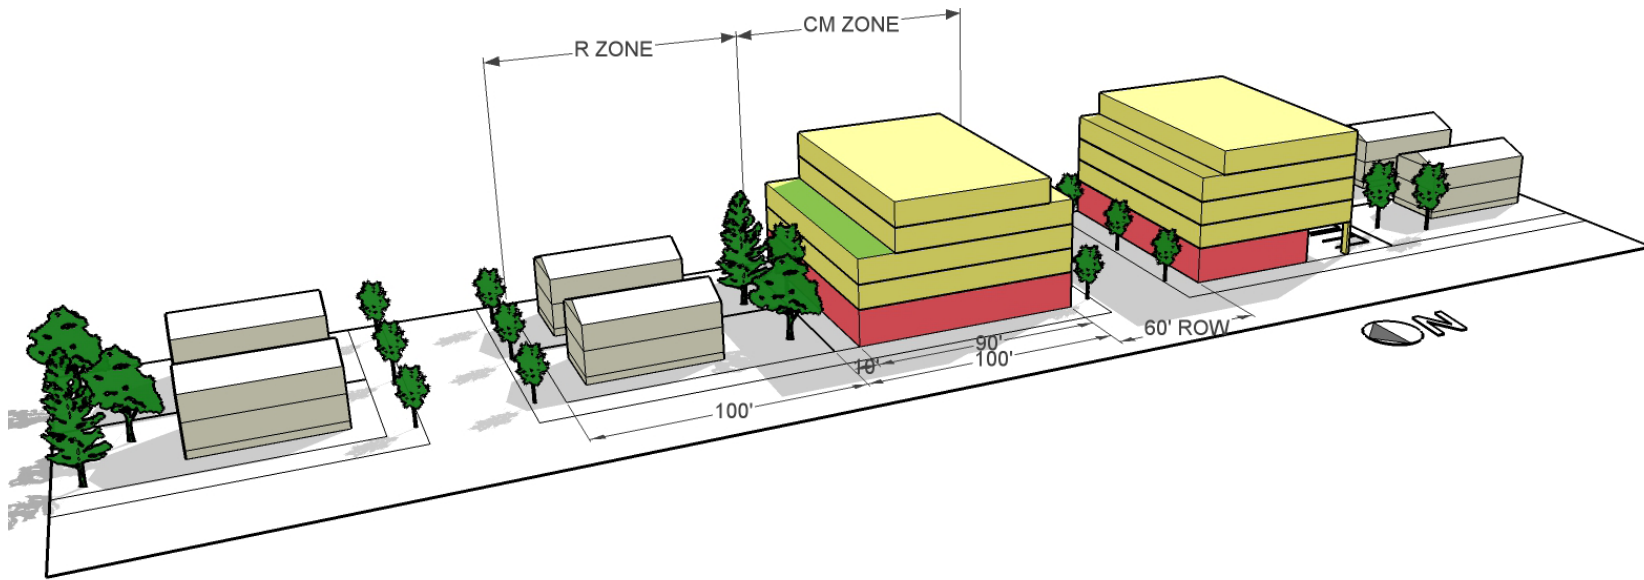

Mixed Use Zones Project Solar/Shading Modeling

May 2016

The following slides show the shading impact of various building scales on adjacent lots and across the street at various times of the year. For this model, all lots are assumed to be on east-west streets with a sun angle approximating noon.

3 stories - Winter Solstice

3 stories - Spring/Fall Equinox

3 stories - Summer Solstice

4 stories - Winter Solstice

4 stories - Spring/Fall Equinox

4 stories - Summer Solstice

5 stories - Winter Solstice

5 stories - Spring/Fall Equinox

5 stories - Summer Solstice

6 stories - Winter Solstice

6 stories - Spring/Fall Equinox

6 stories - Summer Solstice

7 stories - Winter Solstice

7 stories - Spring/Fall Equinox

7 stories - Summer Solstice

Mixed Use Zones Project Solar/Shading Modeling