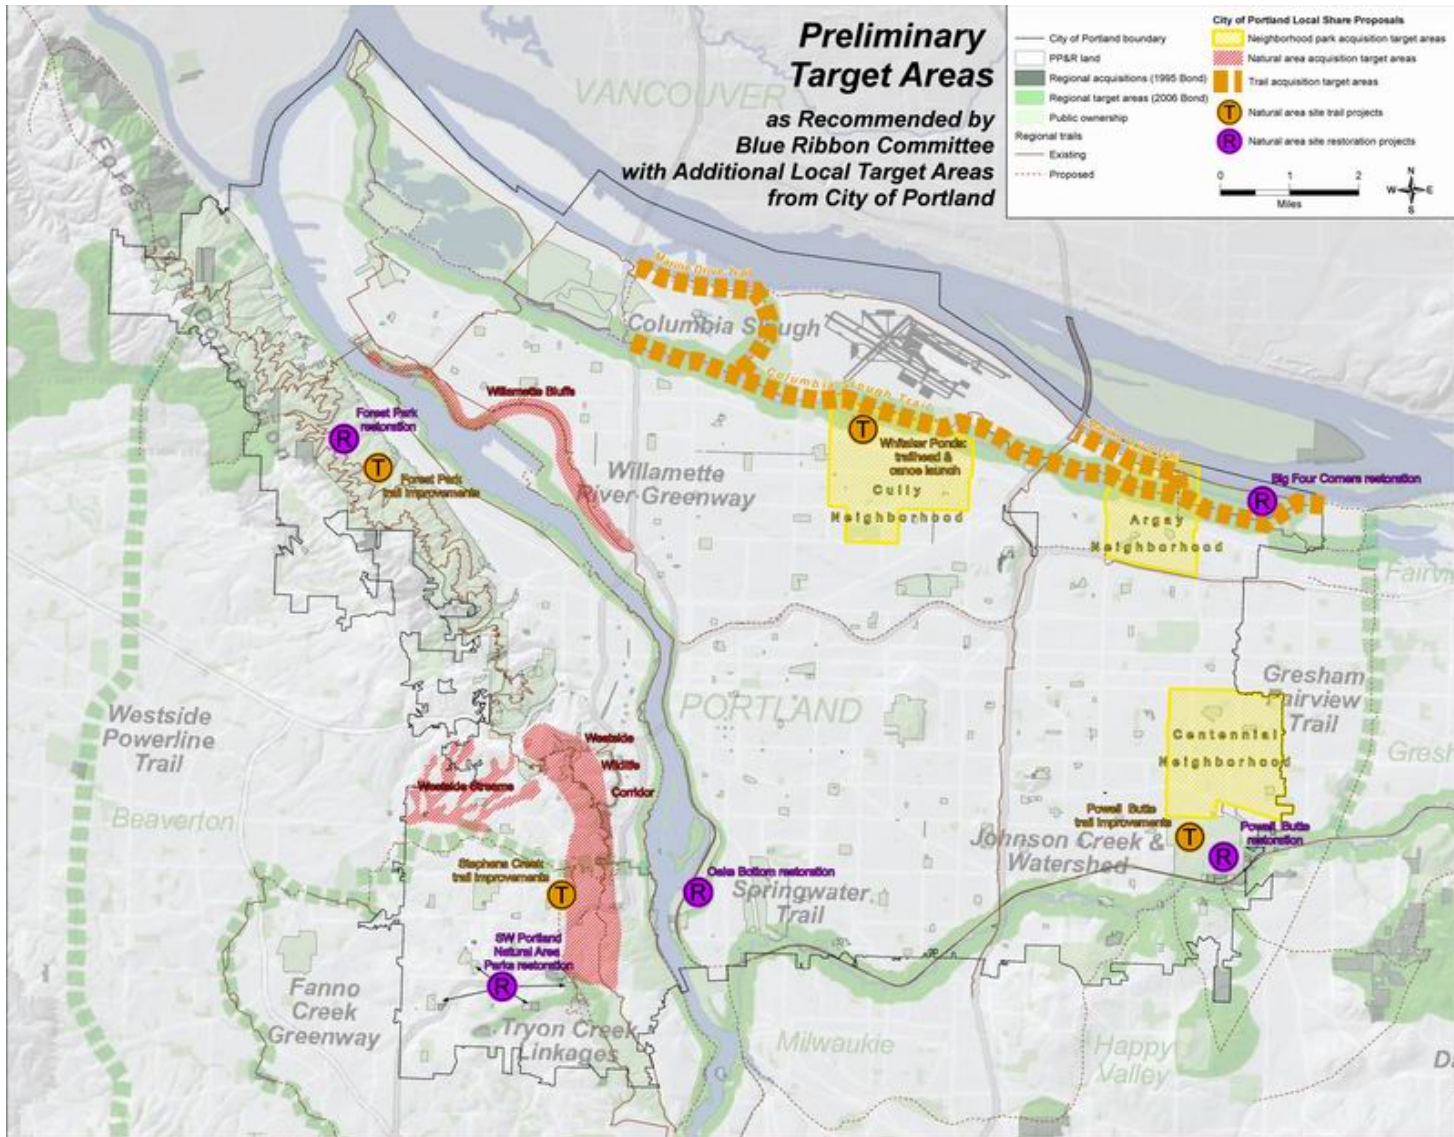

PORTLAND PARKS & RECREATION

Healthy Parks, Healthy Portland

www.PortlandParks.org