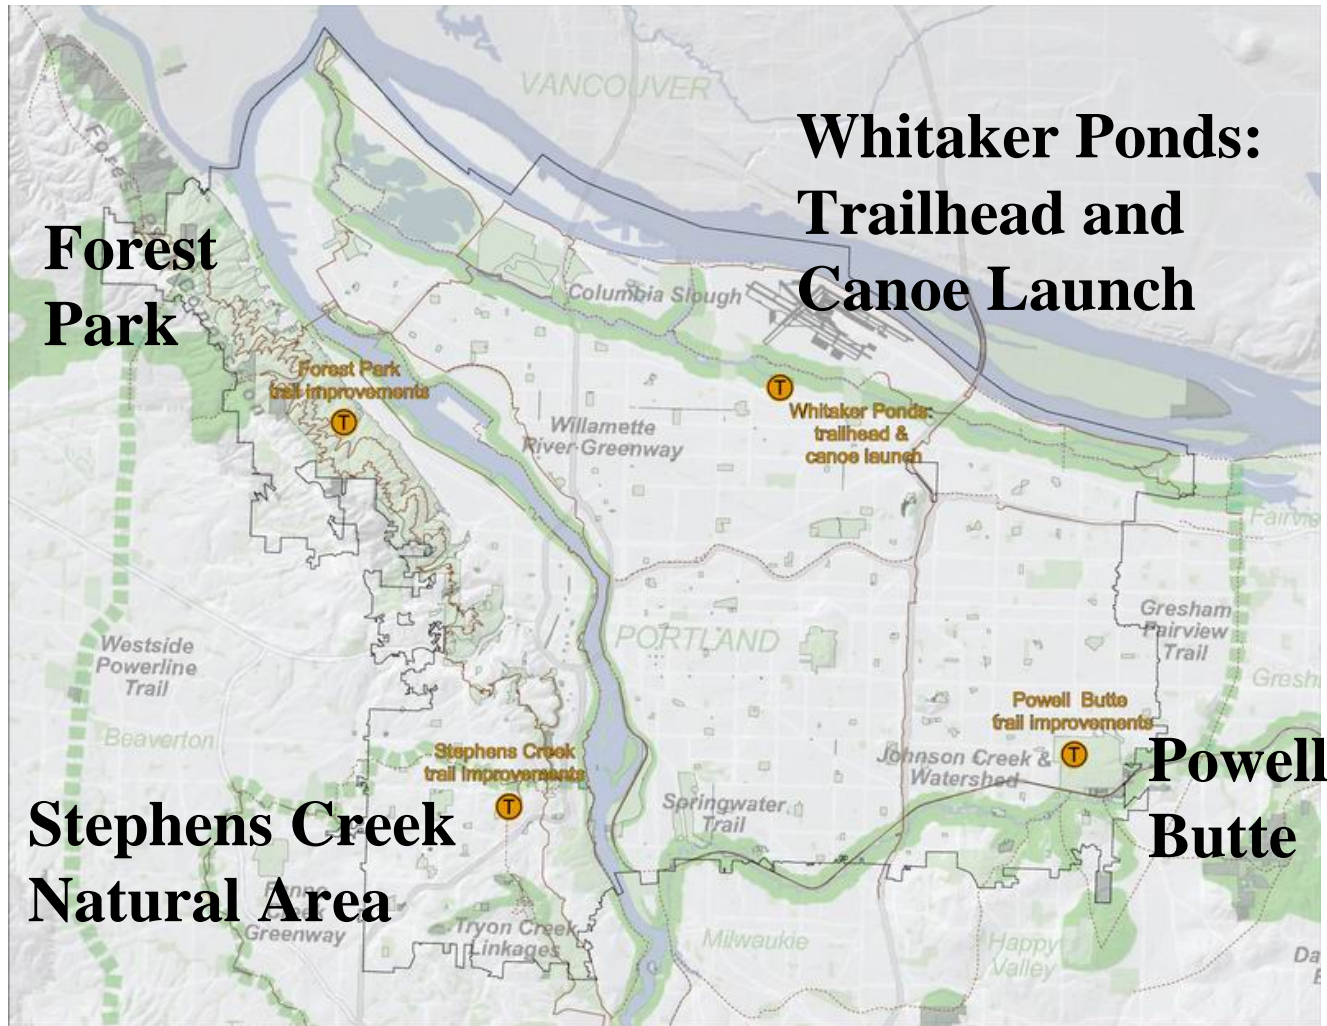

Natural Area Site Trails

PORTLAND PARKS & RECREATION

Healthy Parks, Healthy Portland

www.PortlandParks.org