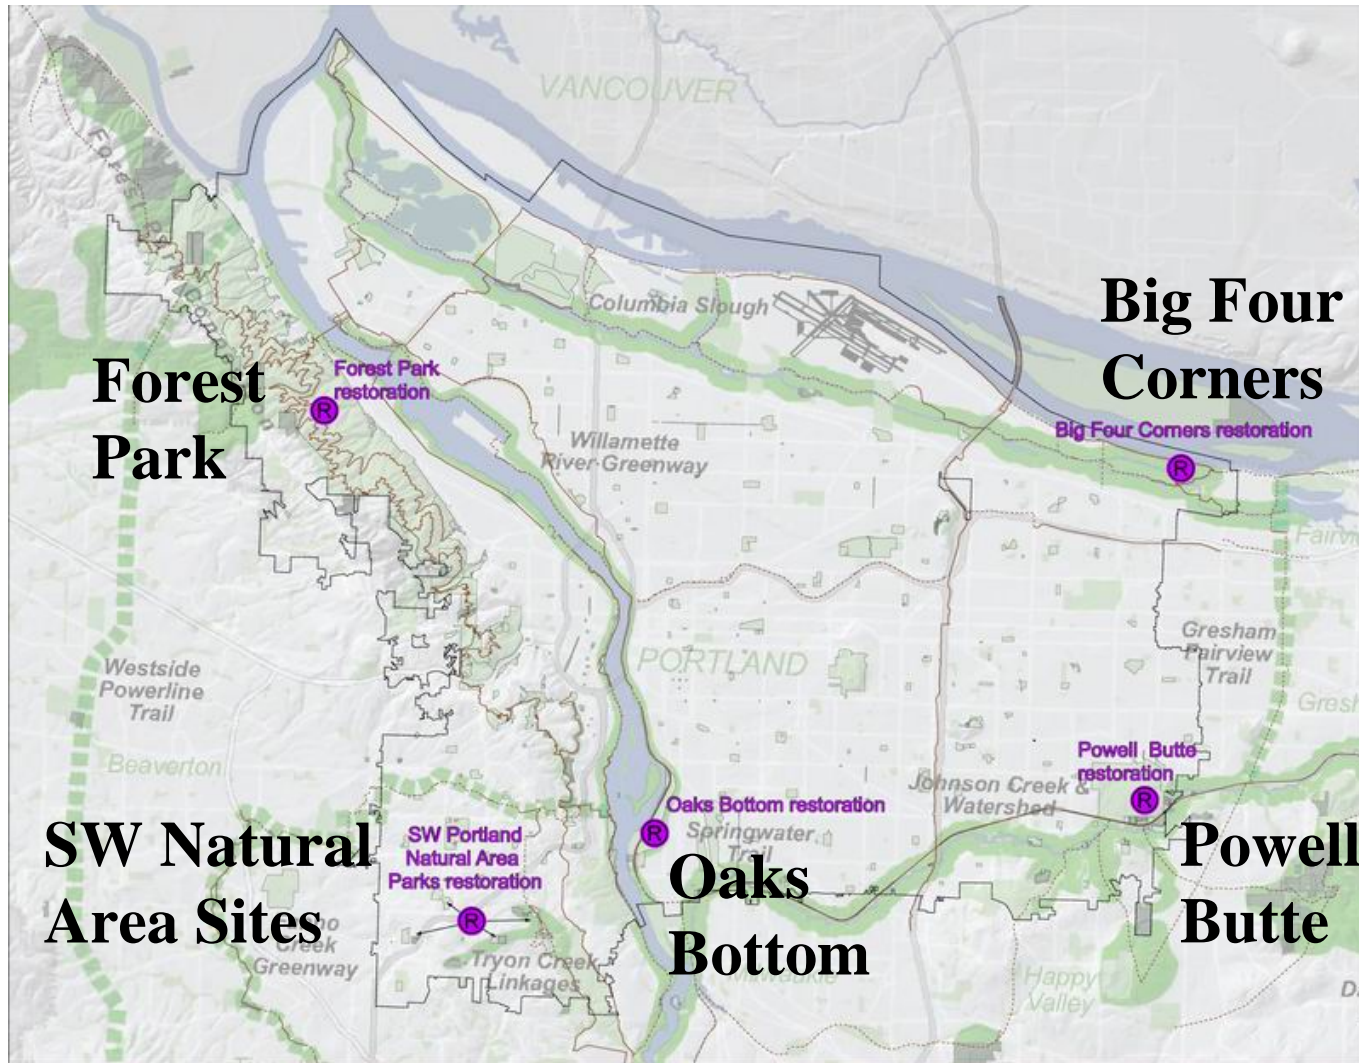

Natural Area Site Restoration

PORTLAND PARKS & RECREATION

Healthy Parks, Healthy Portland

www.PortlandParks.org