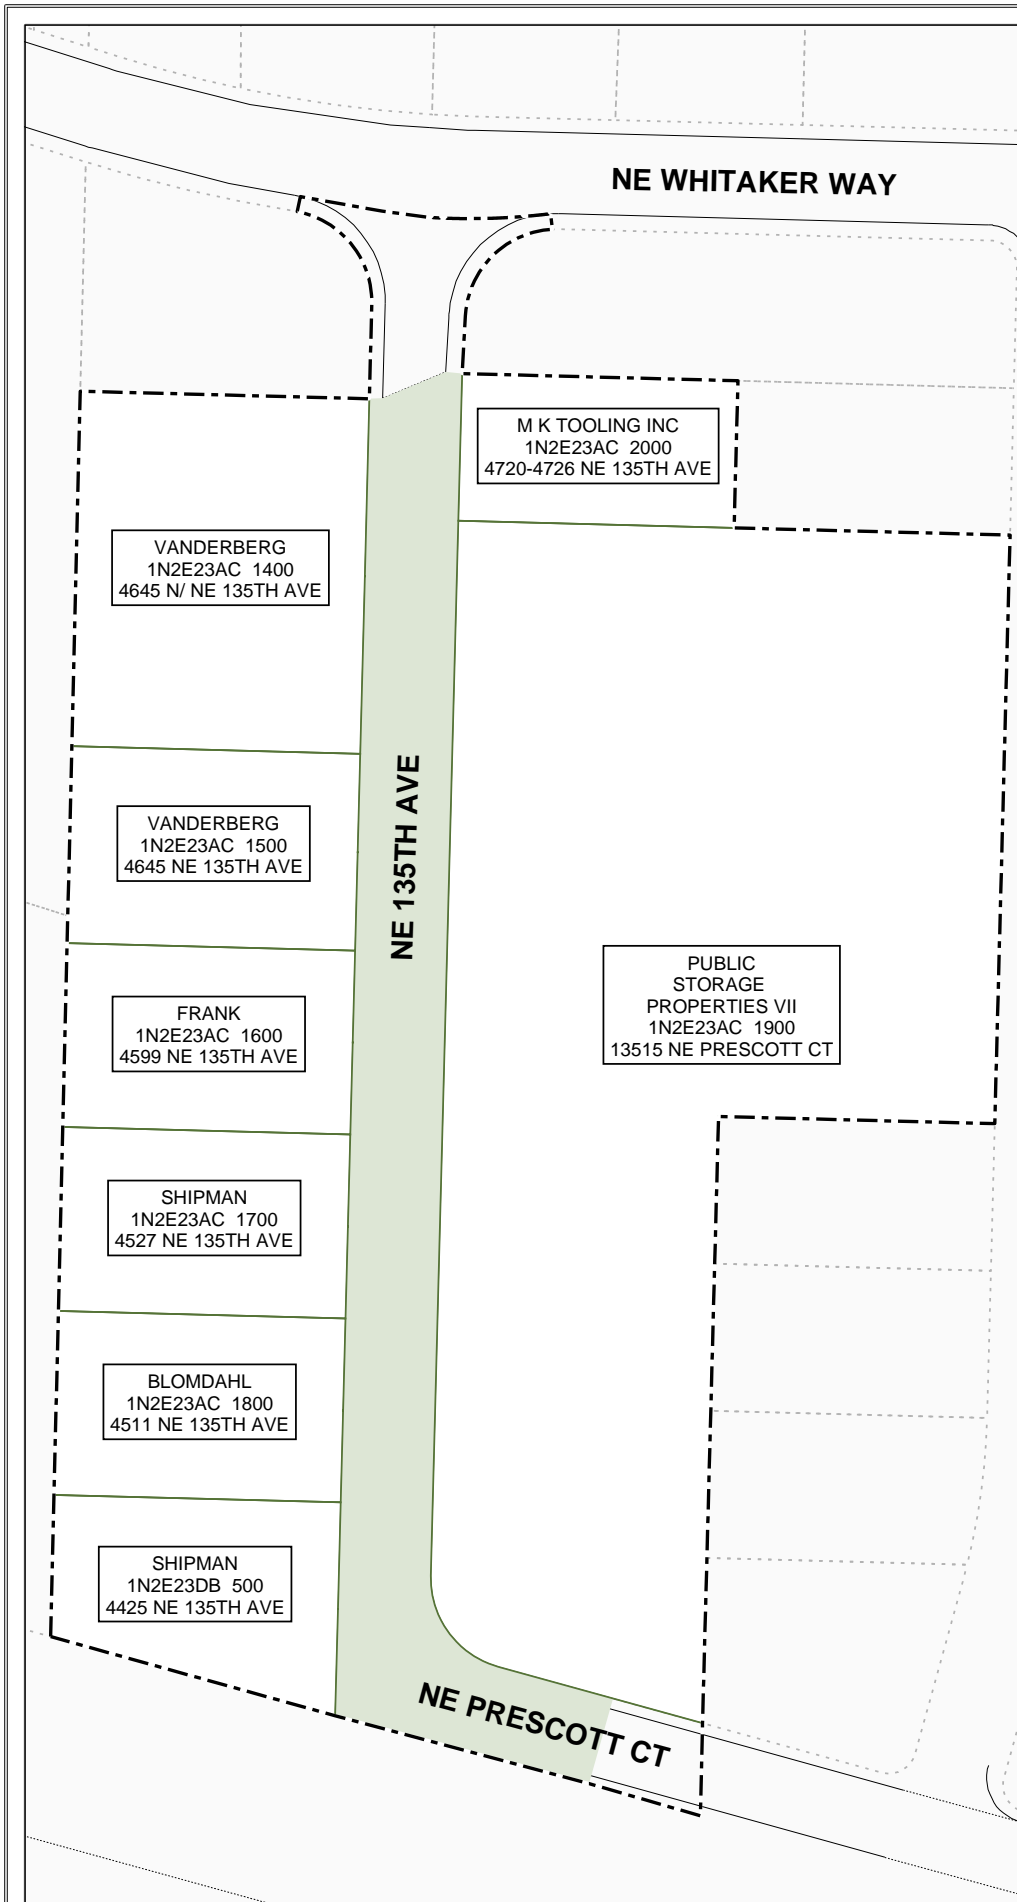

# NE 135th & Prescott Ct. Local Improvement District

## Legend

-  LID Boundary
-  Taxlots Included in LID
-  Streets To Be Improved

All Properties in  
Township 1N Range 2E

Plot Date: 2/24/2005