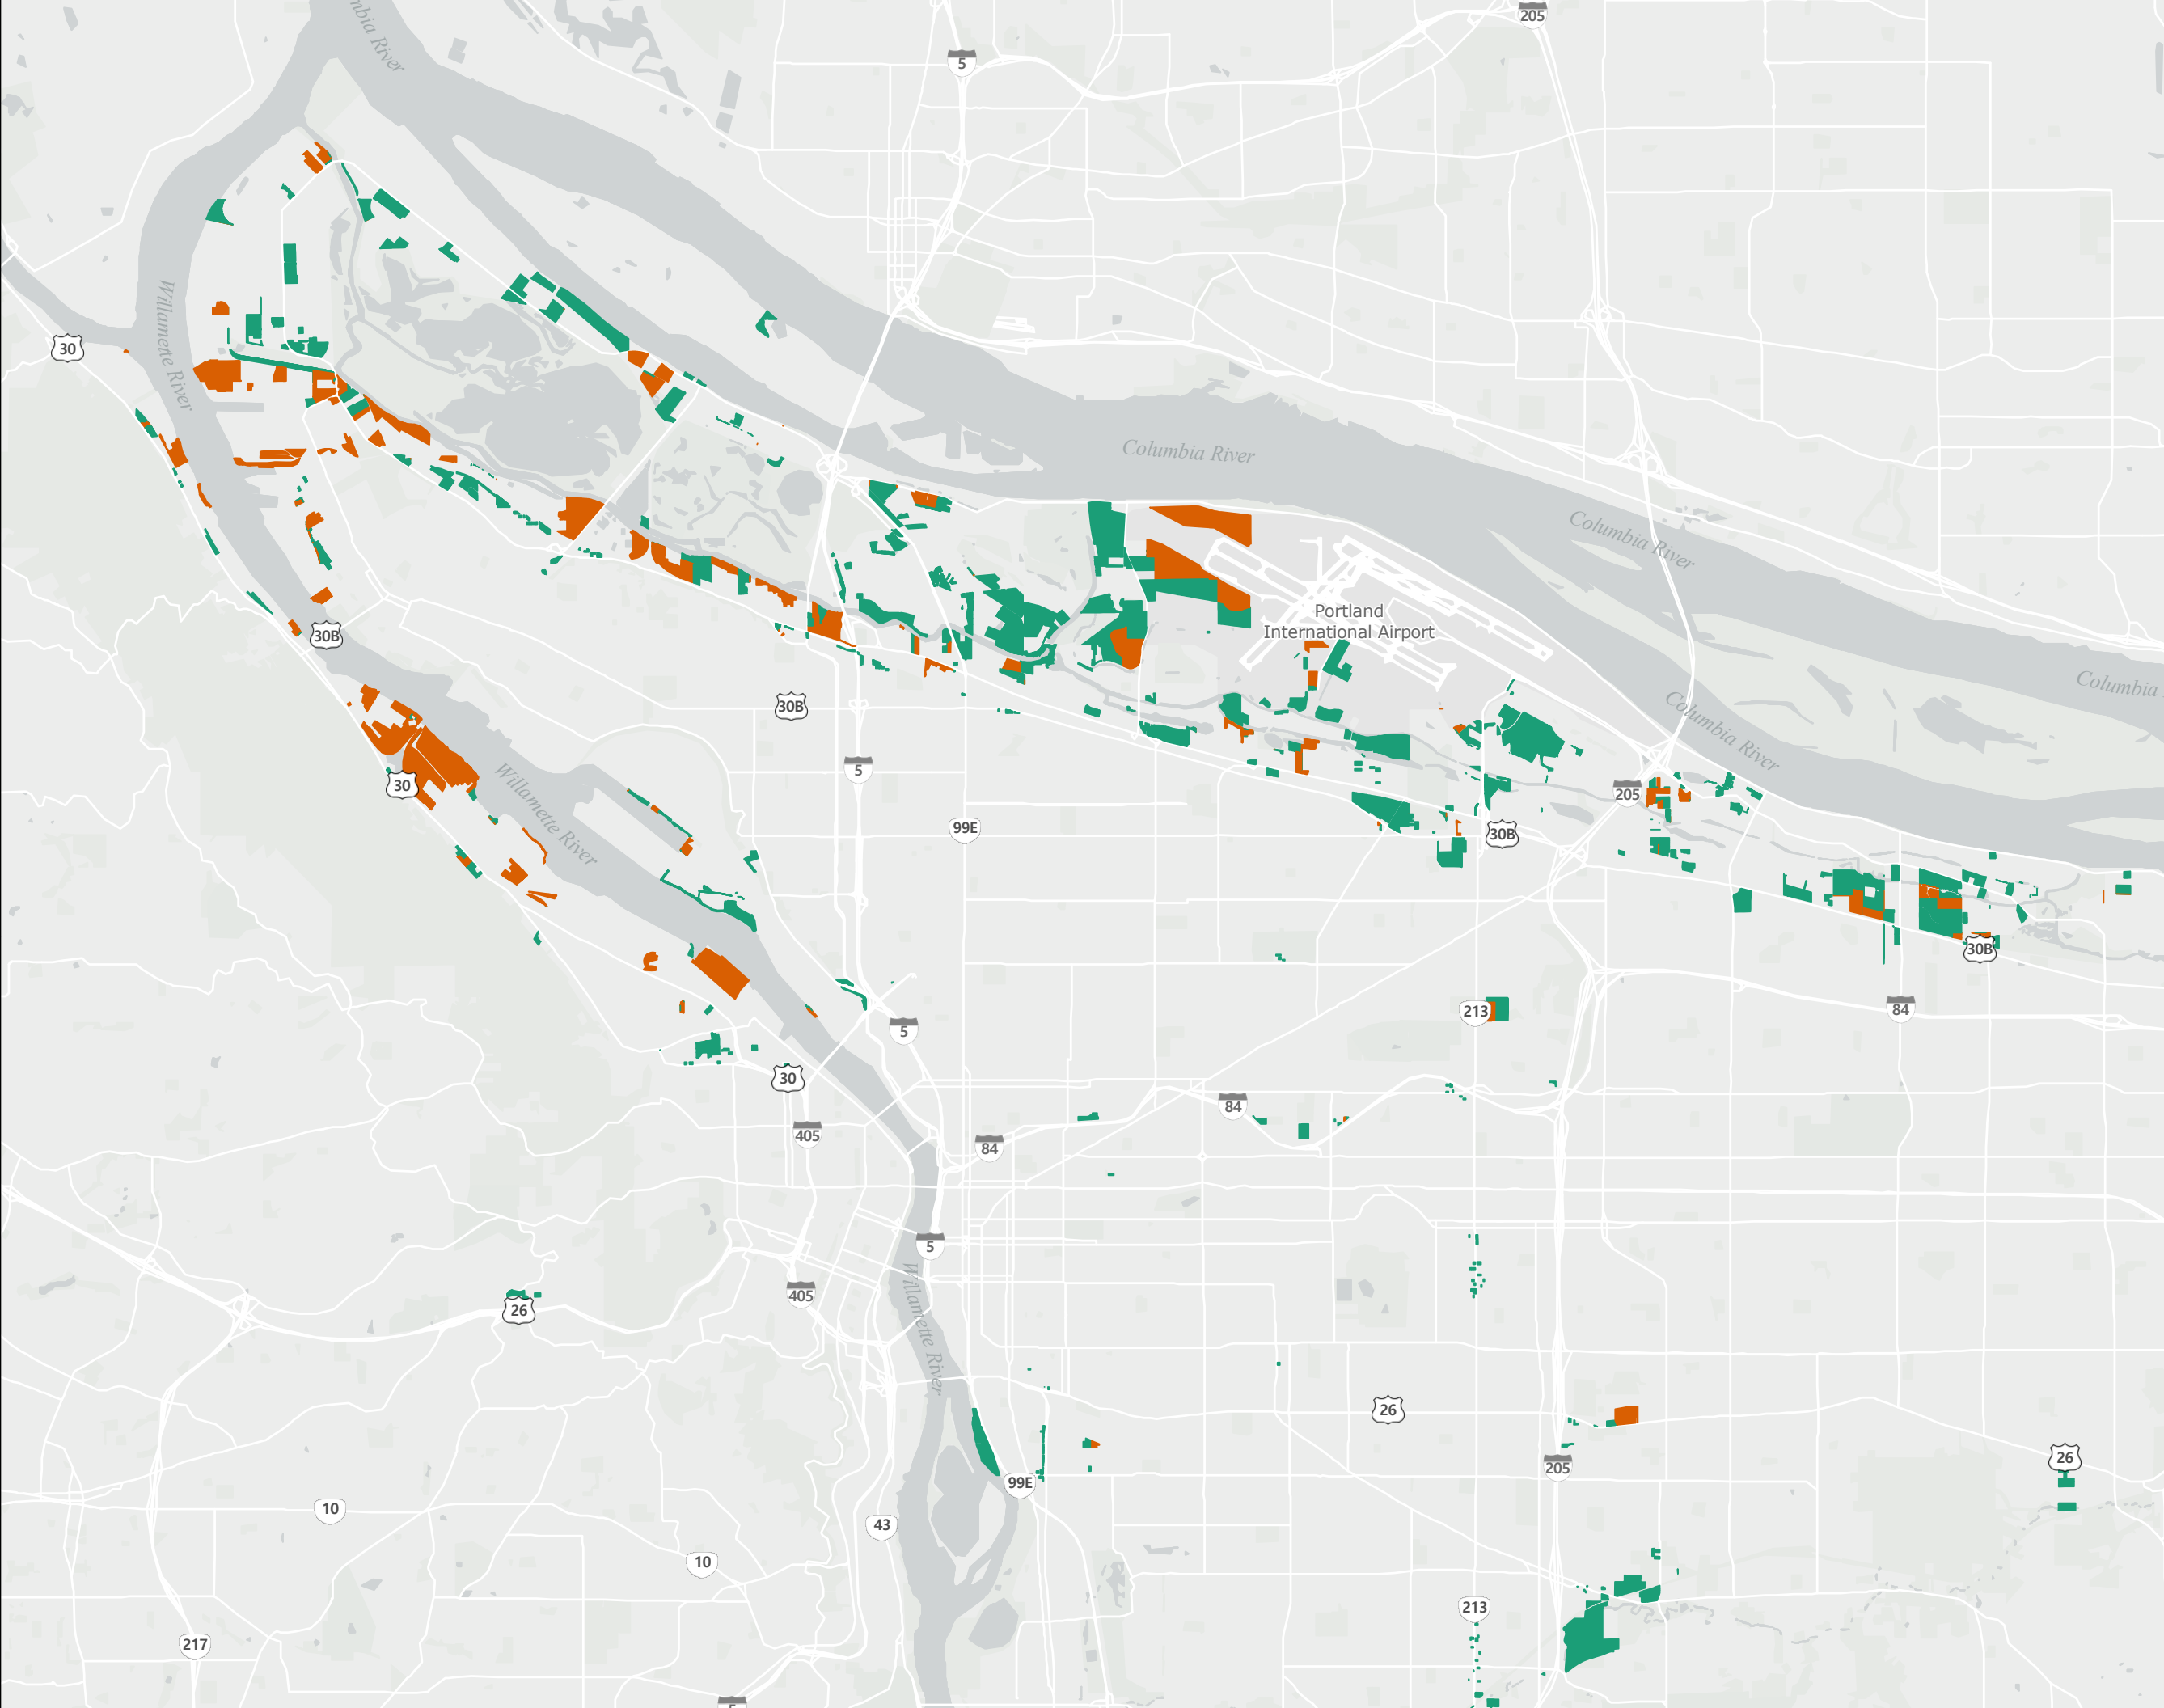

March 31, 2024

City of Portland ||
Bureau of Planning and Sustainability ||
Geographic Information Systems

Underutilized & Vacant Brownfield & Non-Brownfield Industrial Lots

Legend

- Non-Brownfield
- Brownfield

The information on this map was derived from City of Portland GIS databases. Care was taken in the creation of this map but it is provided "as is". The City of Portland cannot accept any responsibility for error, omissions or positional accuracy.

THE BUREAU OF **PLANNING & SUSTAINABILITY**