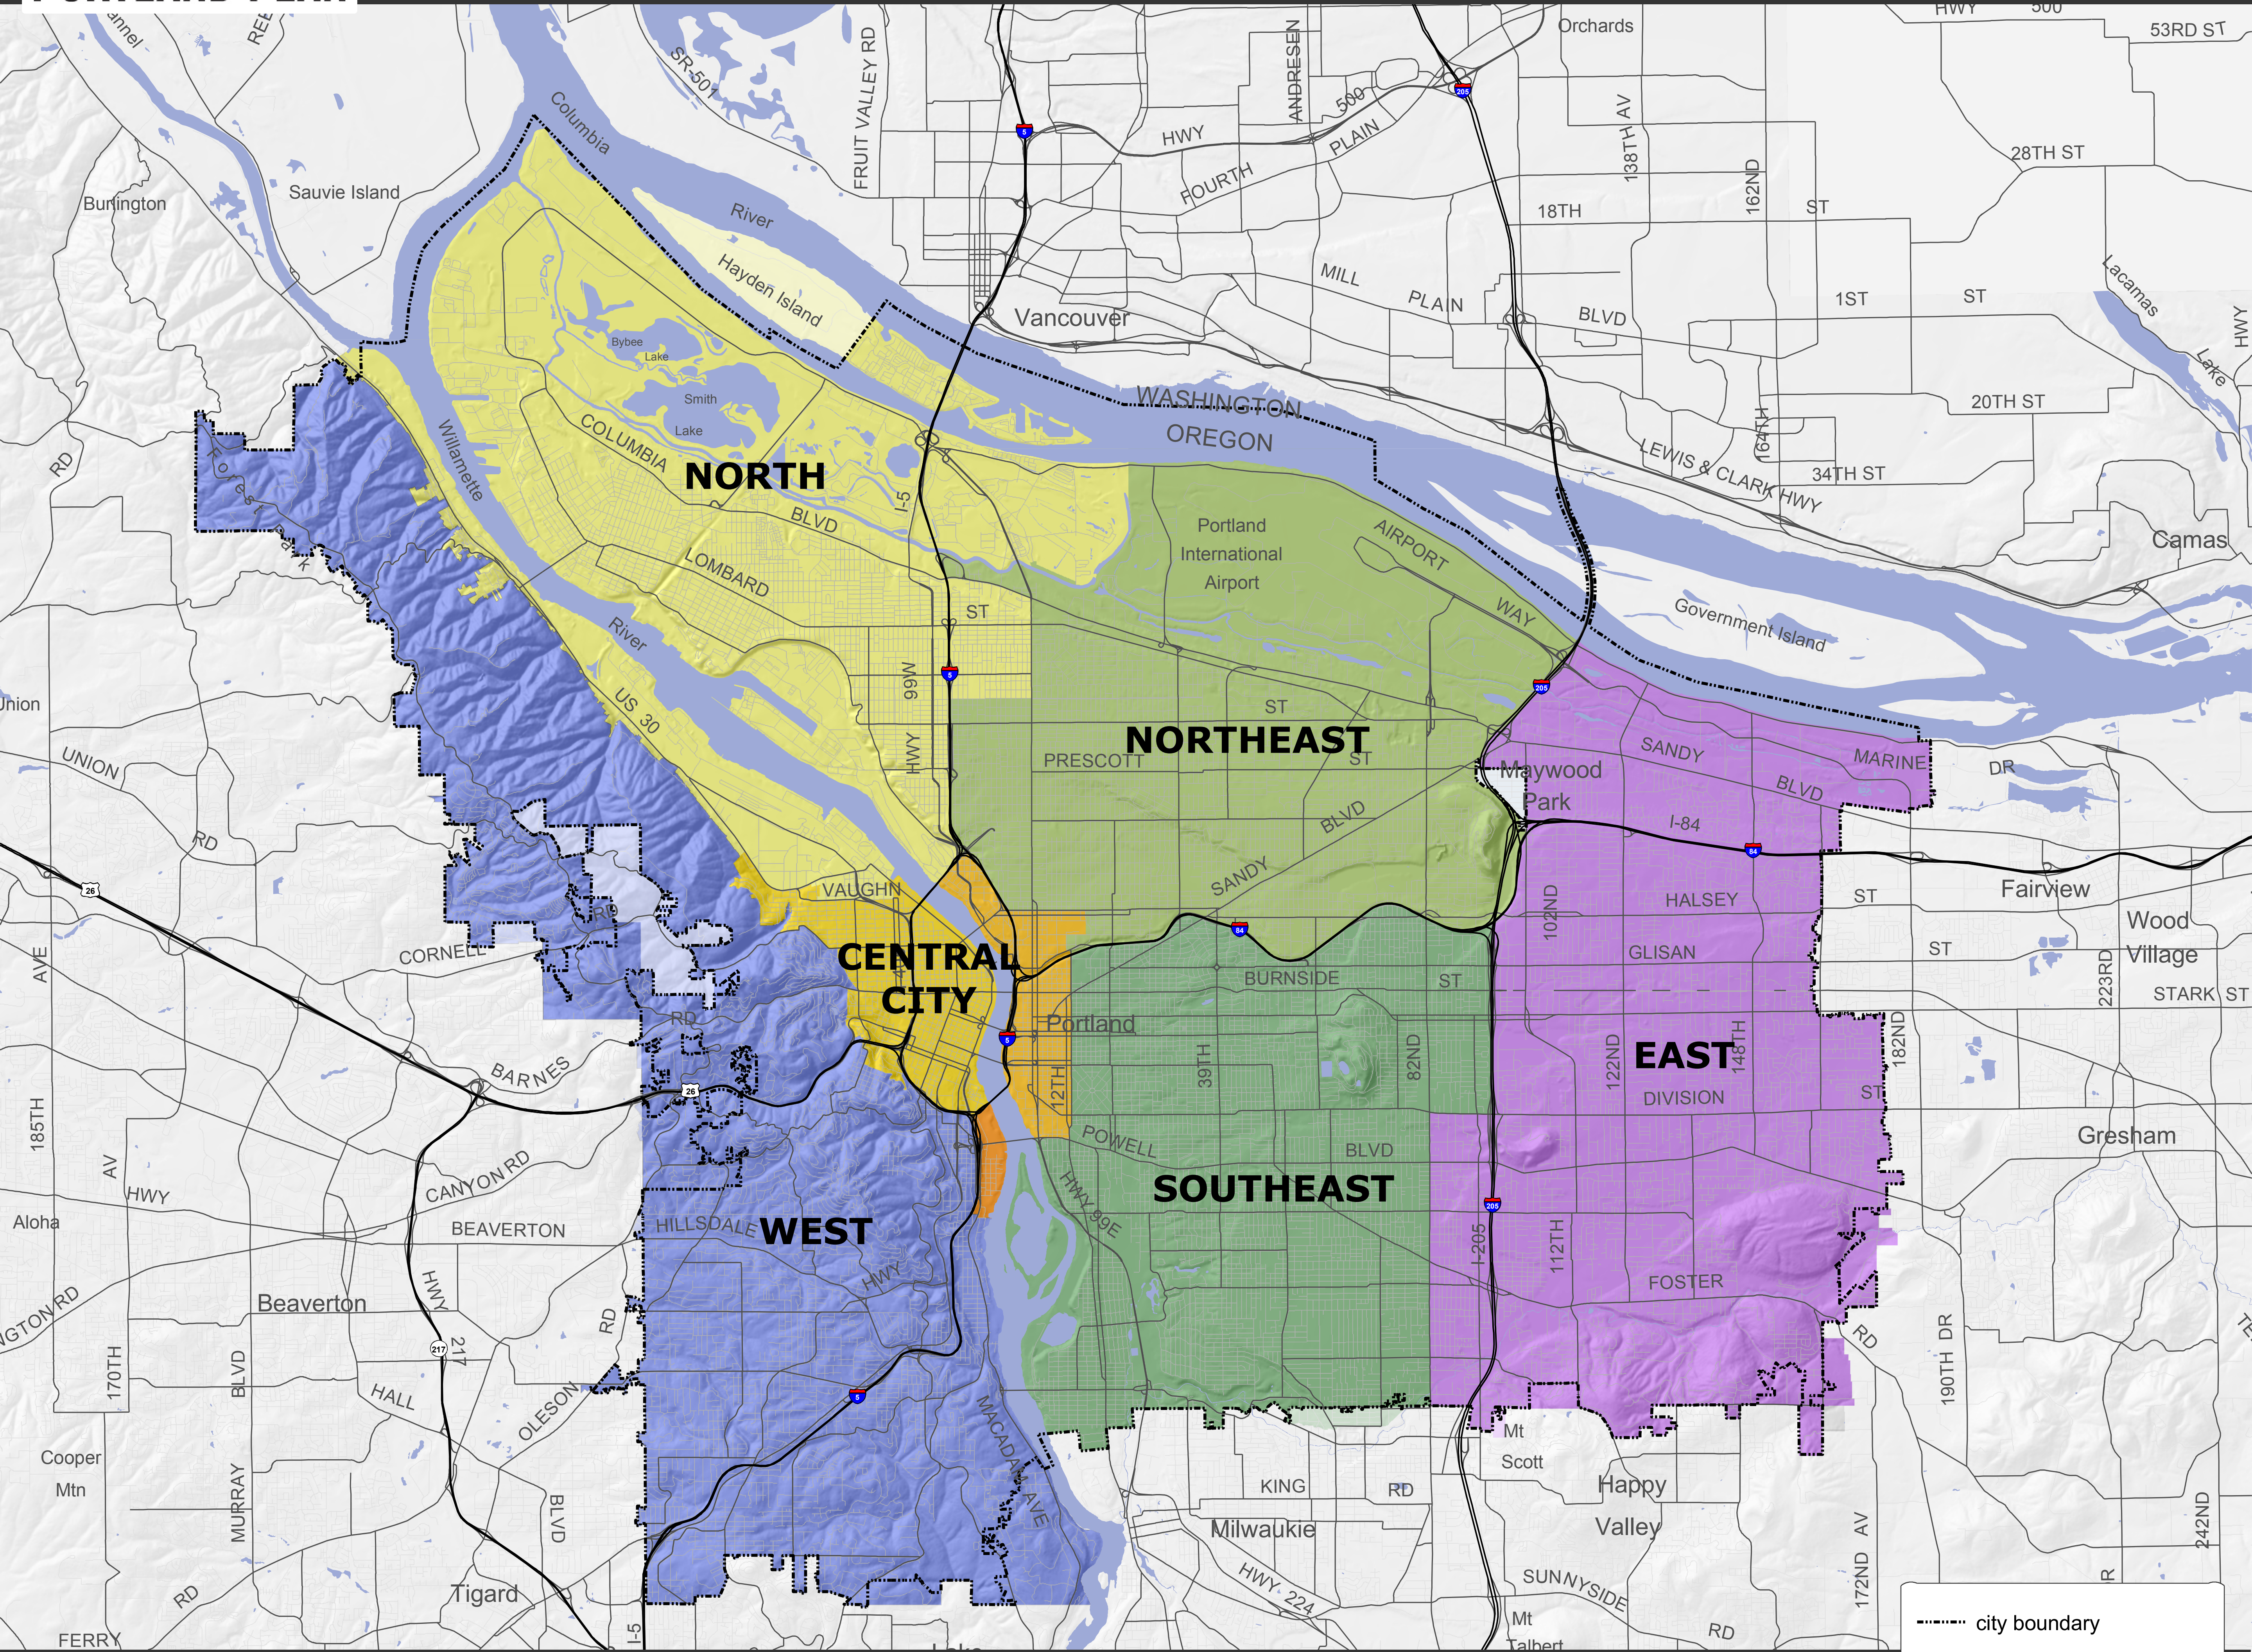

Planning Liaison District Program

----- city boundary

data sources: City of Portland
Bureau of Planning & Sustainability