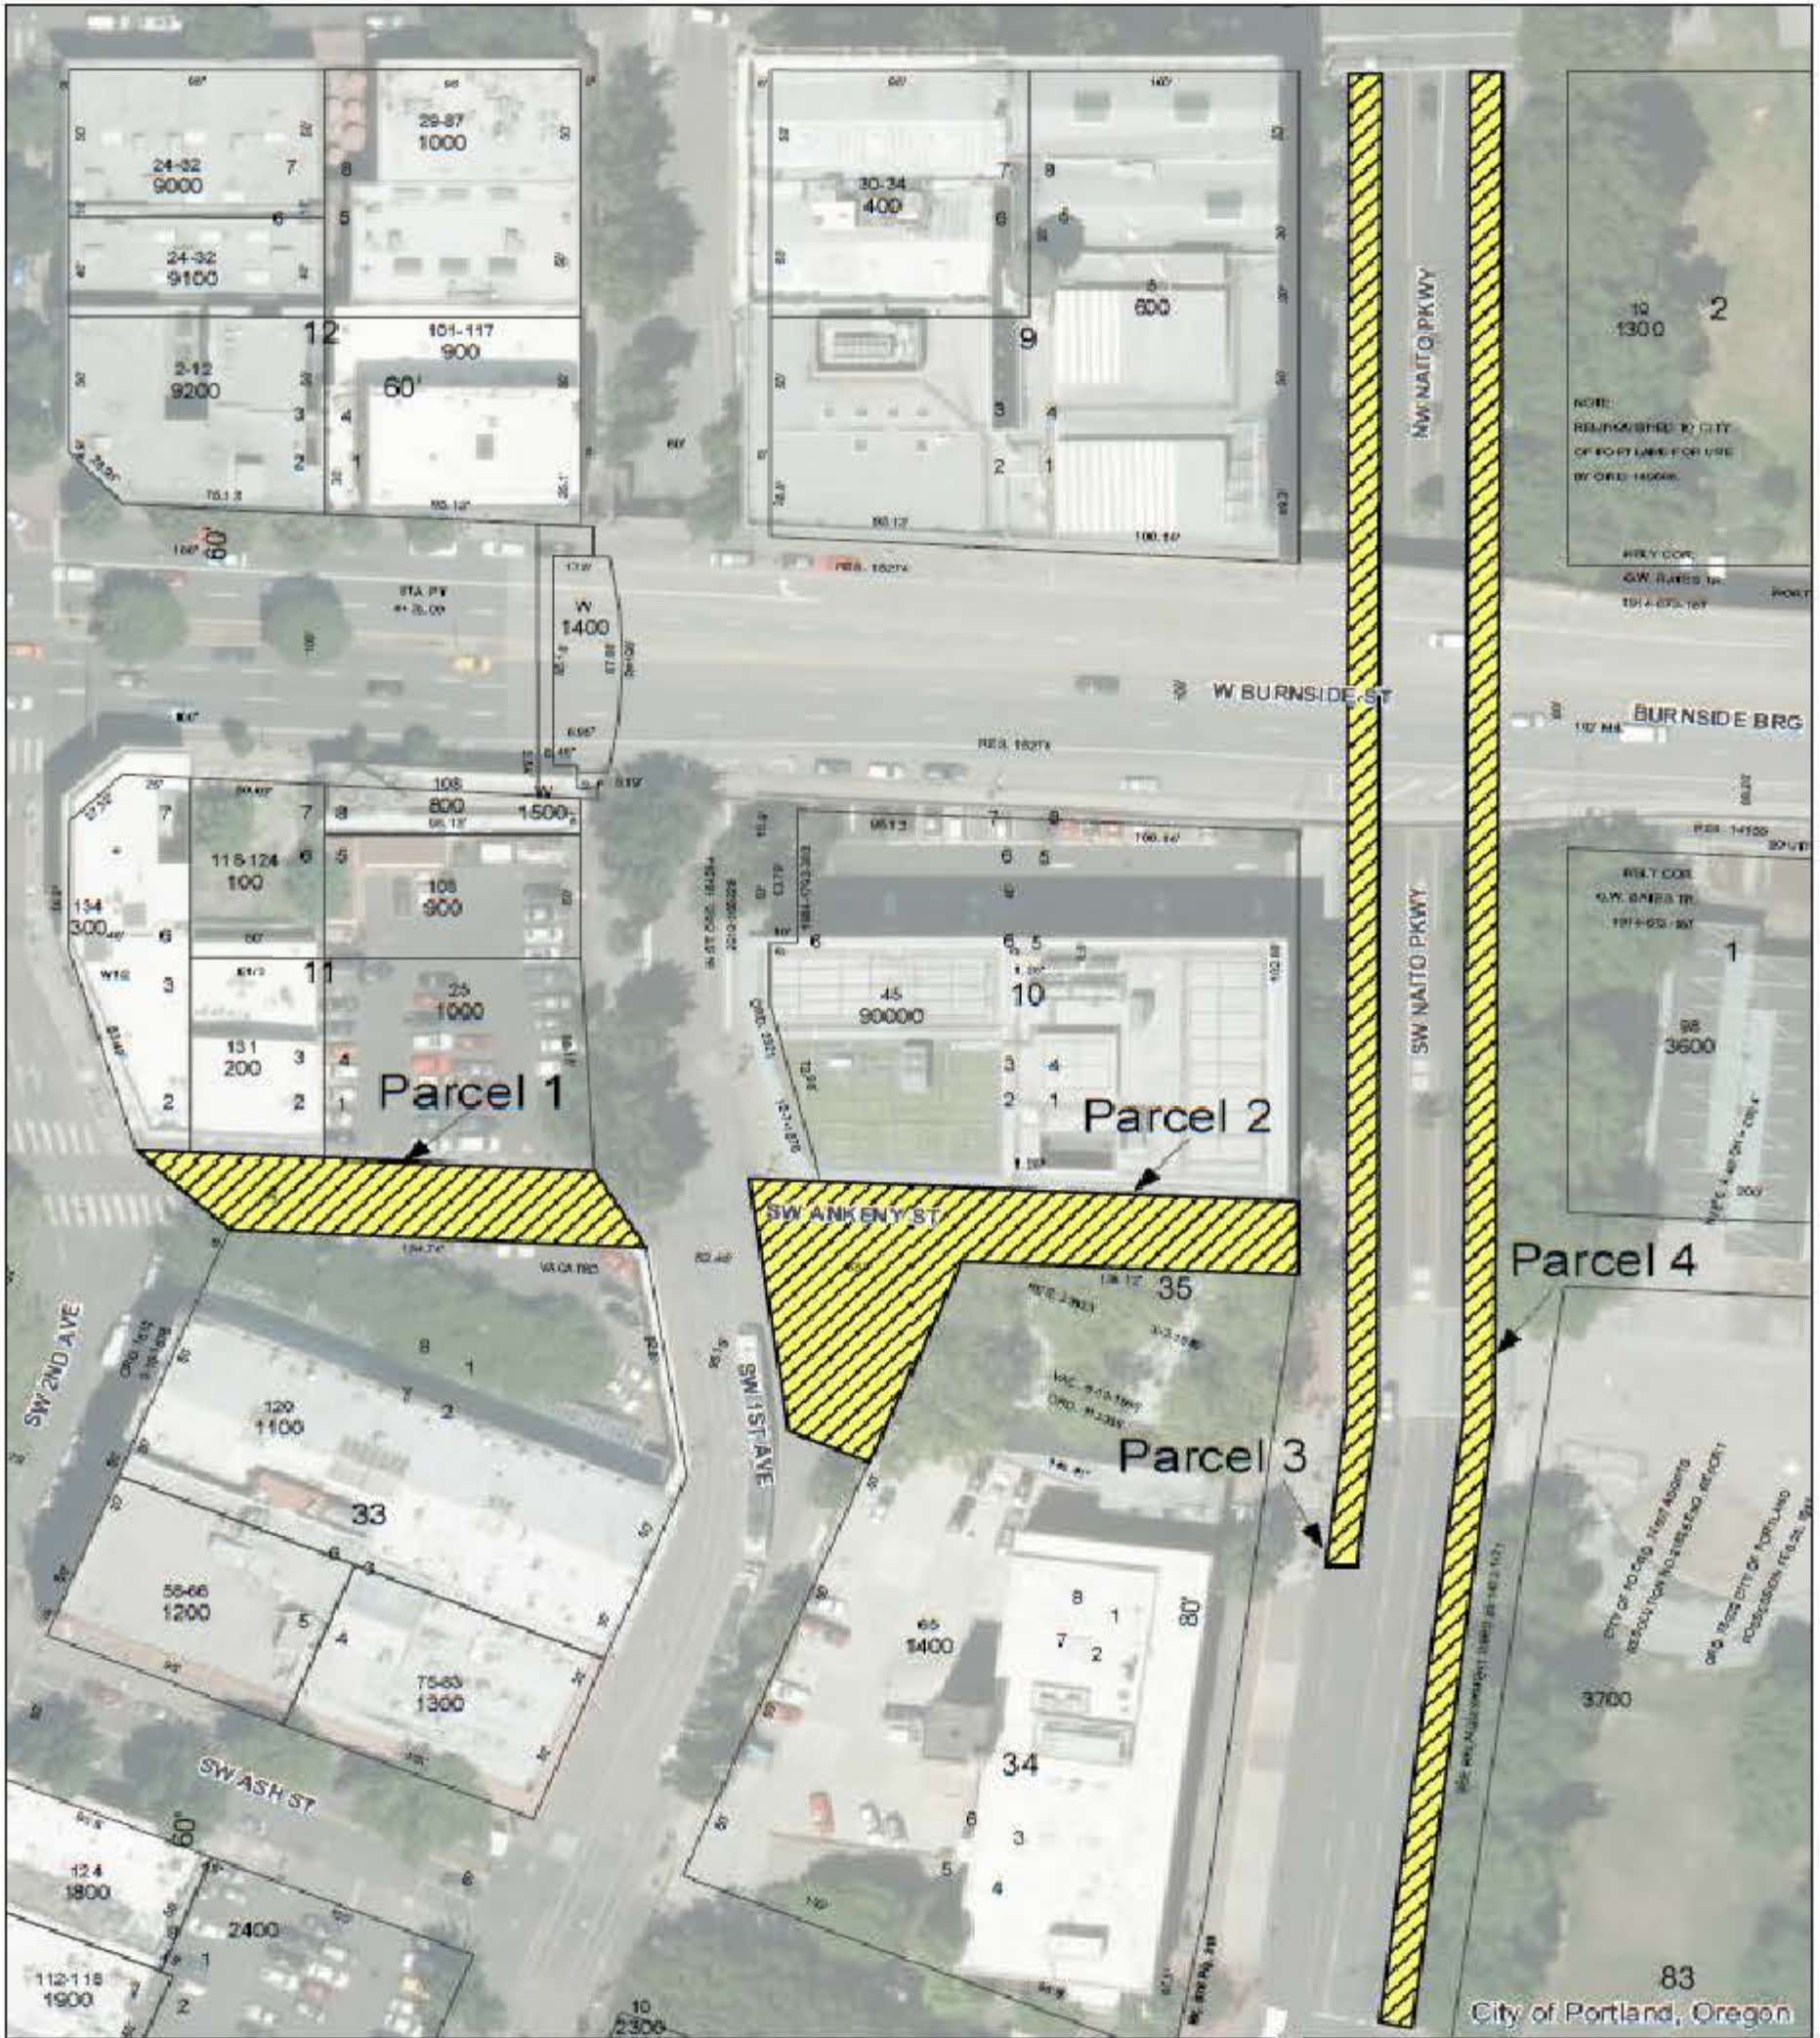

# EXHIBIT A

## PORTLAND SATURDAY MARKET

 Permit Areas

1 in = 100 ft