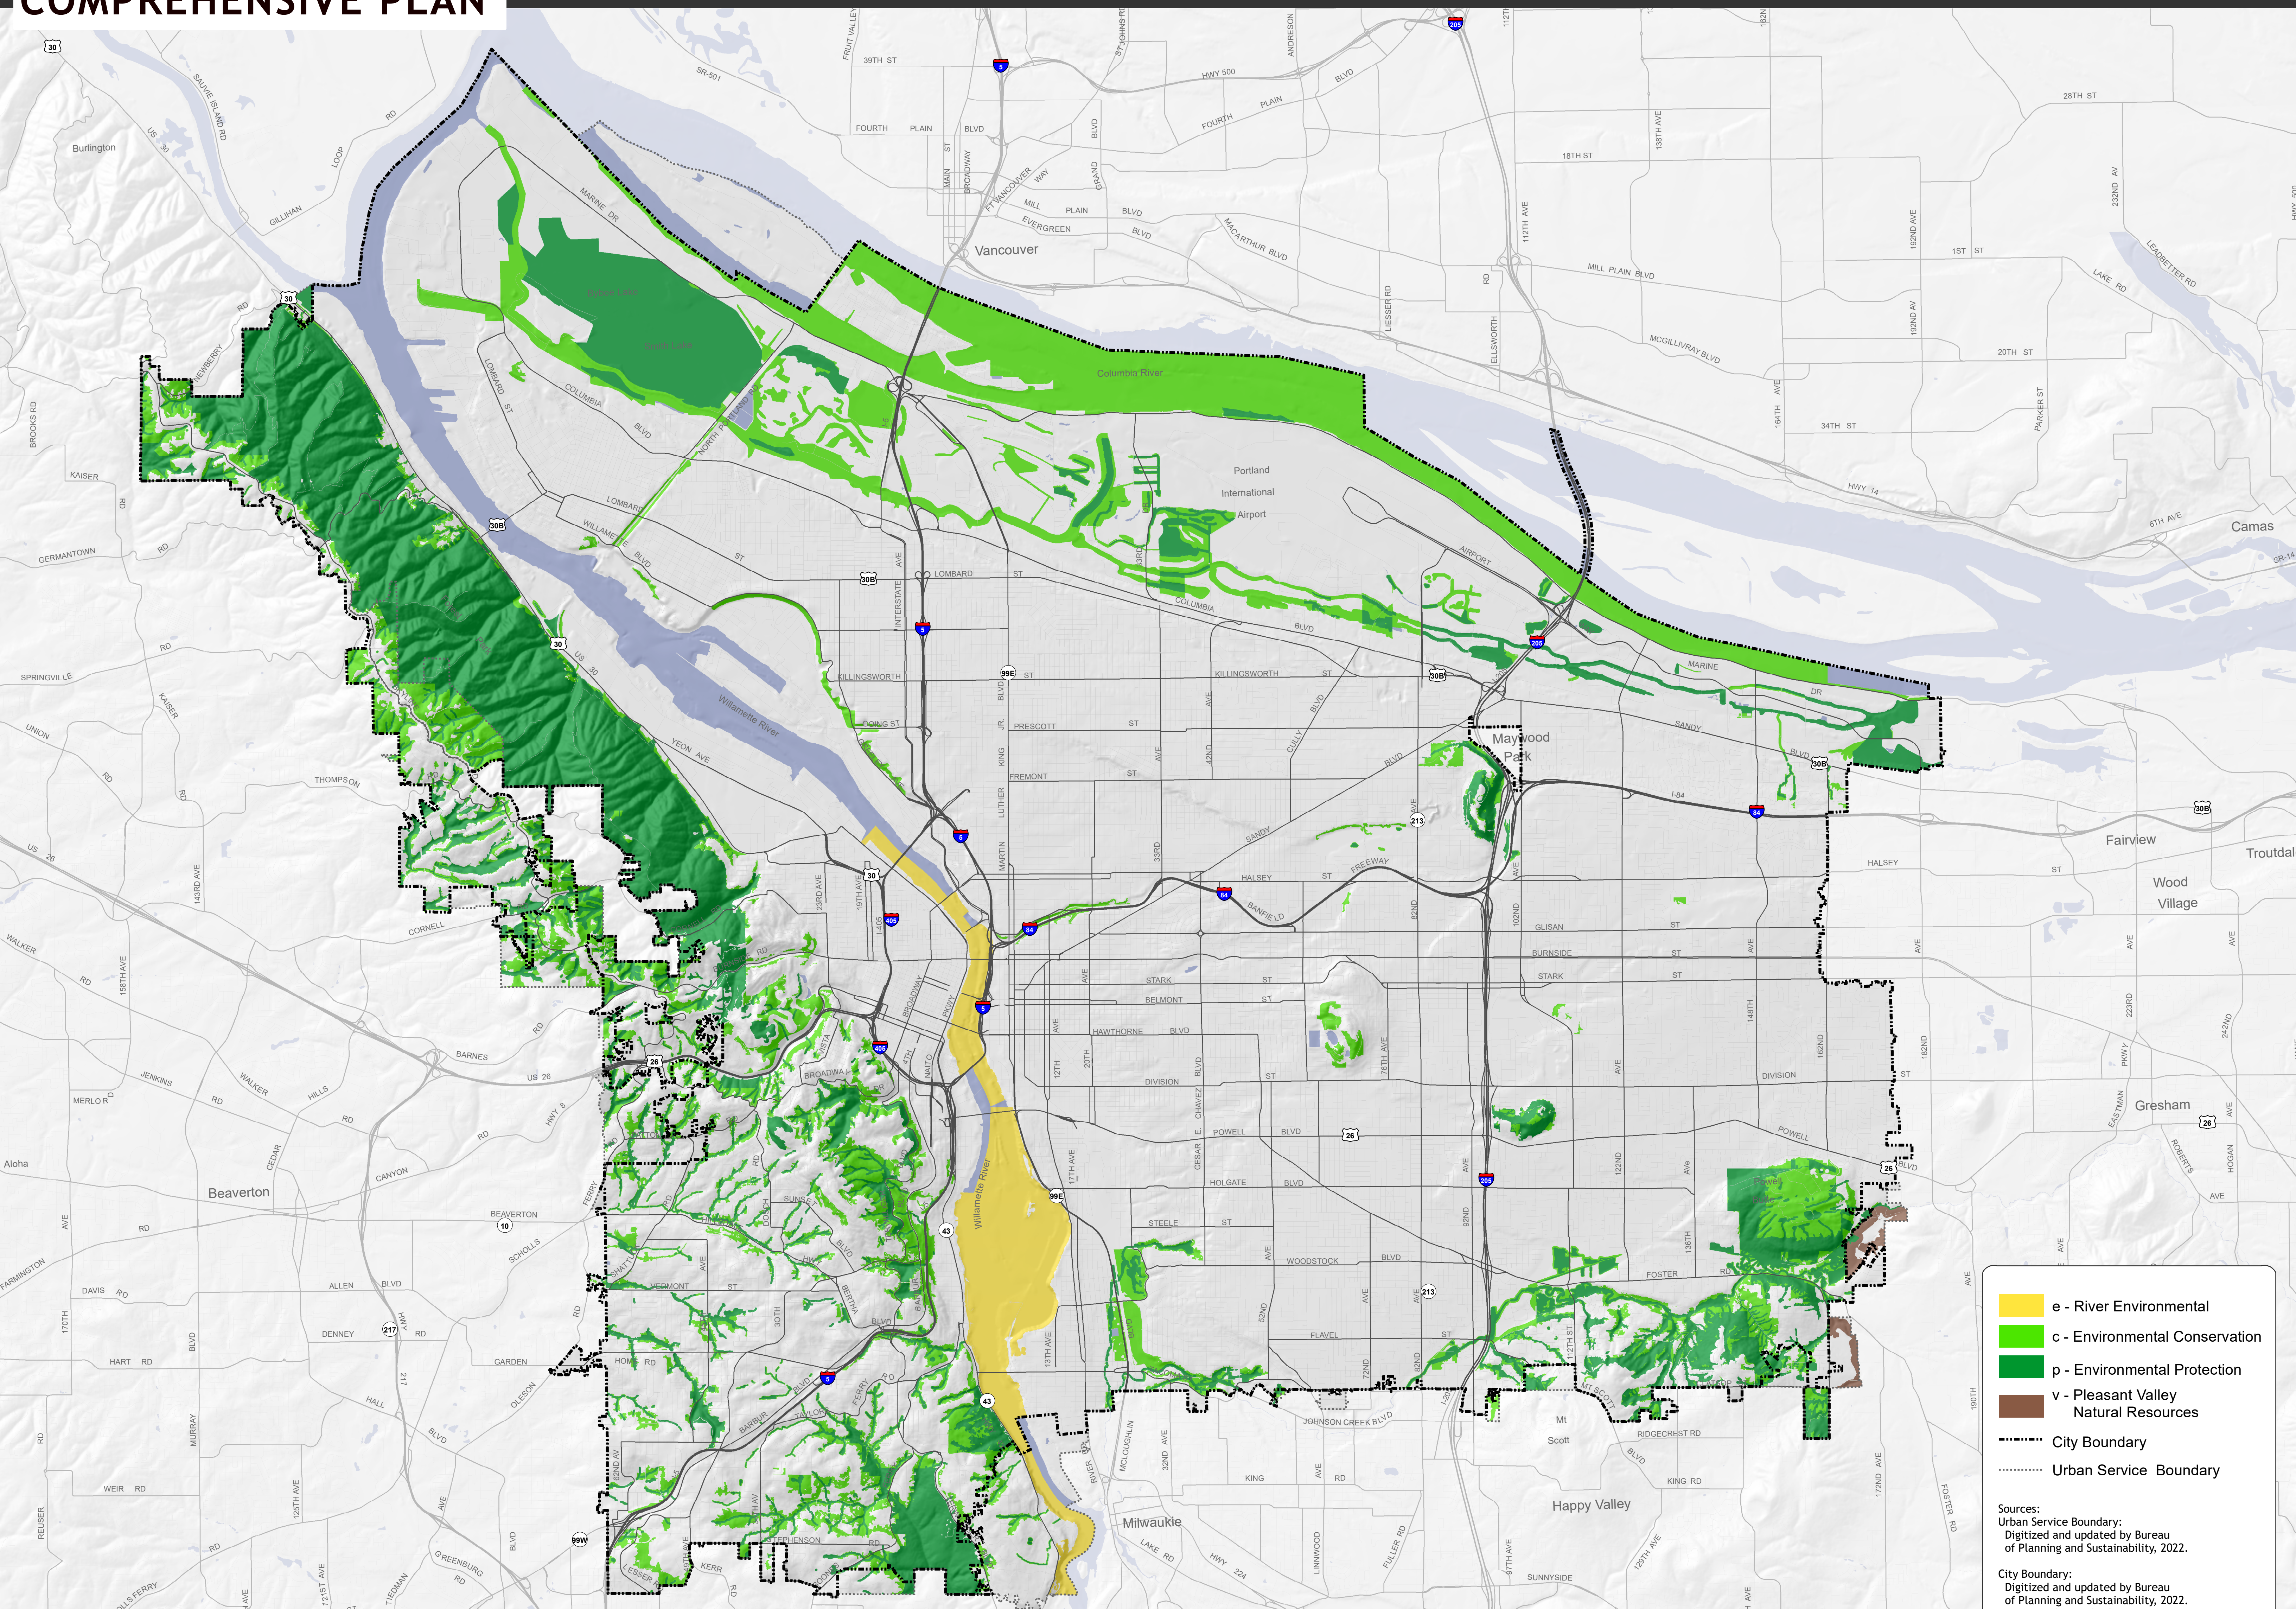

COMPREHENSIVE PLAN

- e - River Environmental
- c - Environmental Conservation
- p - Environmental Protection
- v - Pleasant Valley Natural Resources
- City Boundary
- Urban Service Boundary

Sources:
Urban Service Boundary:
Digitized and updated by Bureau of Planning and Sustainability, 2022.

City Boundary:
Digitized and updated by Bureau of Planning and Sustainability, 2022.
Registered to taxlot base maps.

Environmental Zones:
Digitized and updated by Bureau of Planning and Sustainability, 2022.