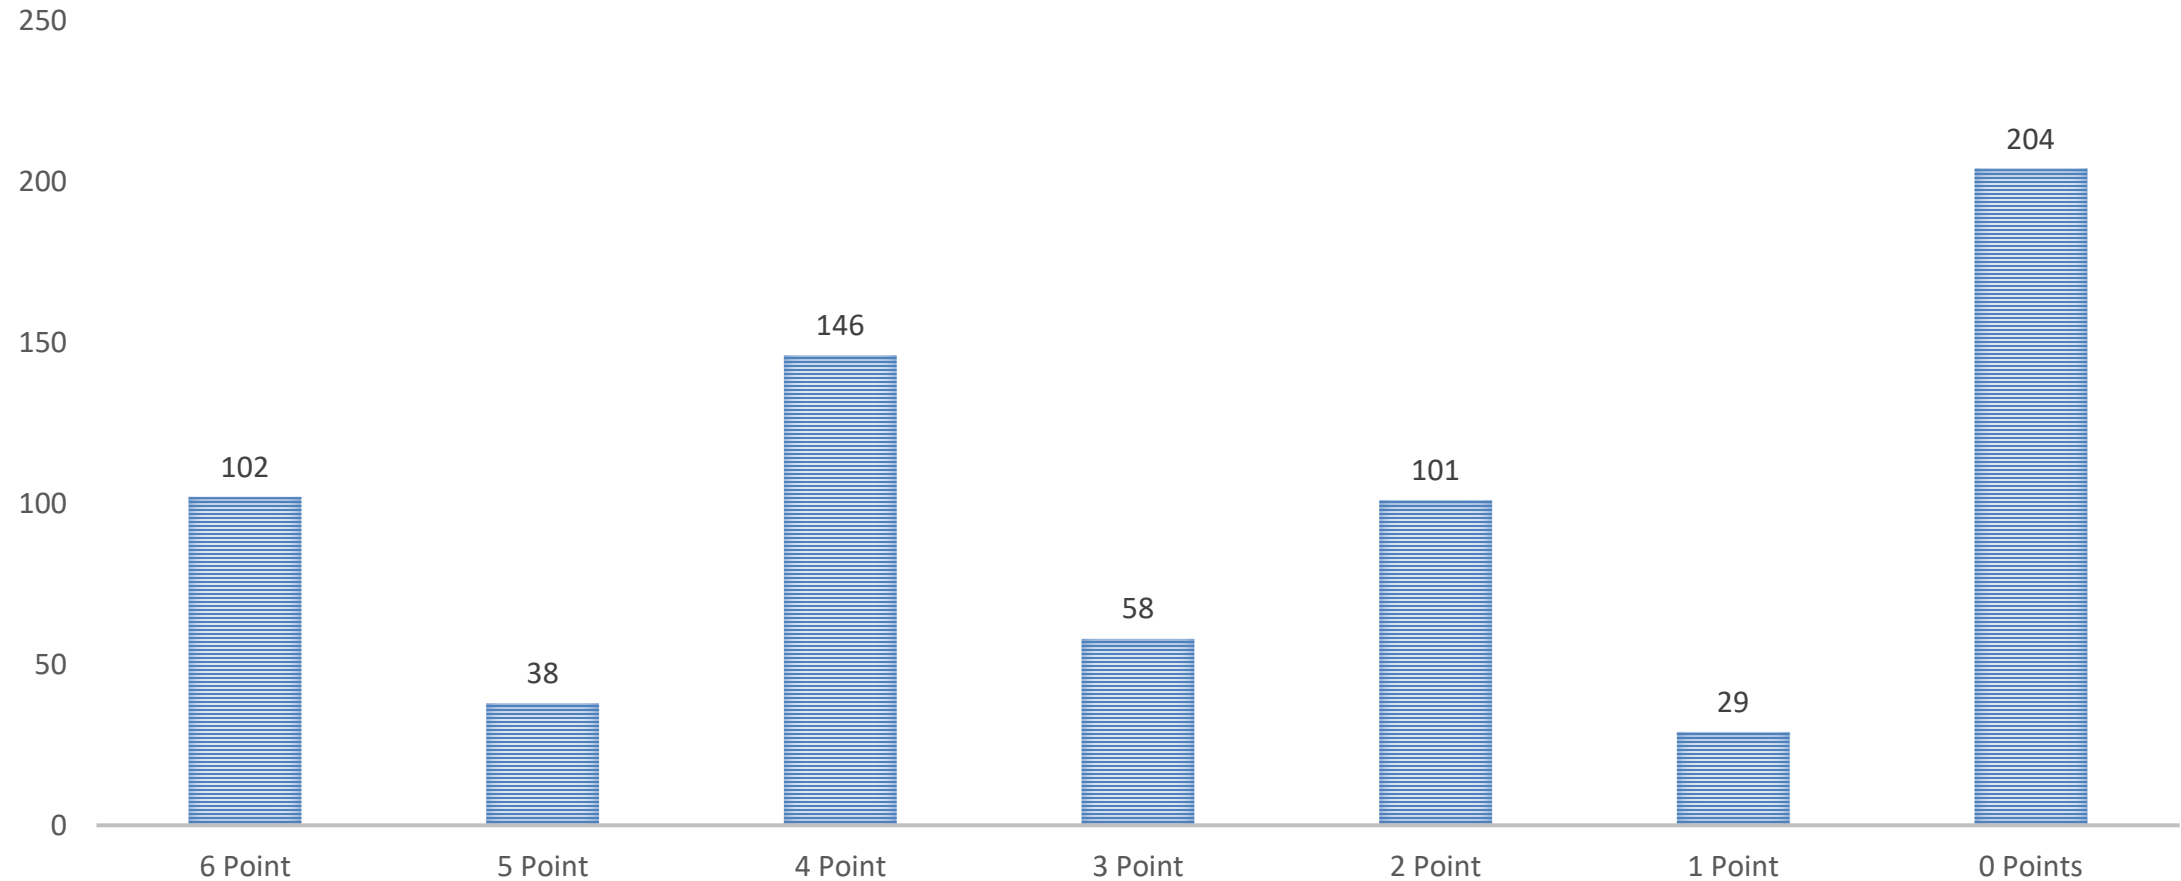

N/NE Preference Policy Waitlist Applications

By Point Cohort