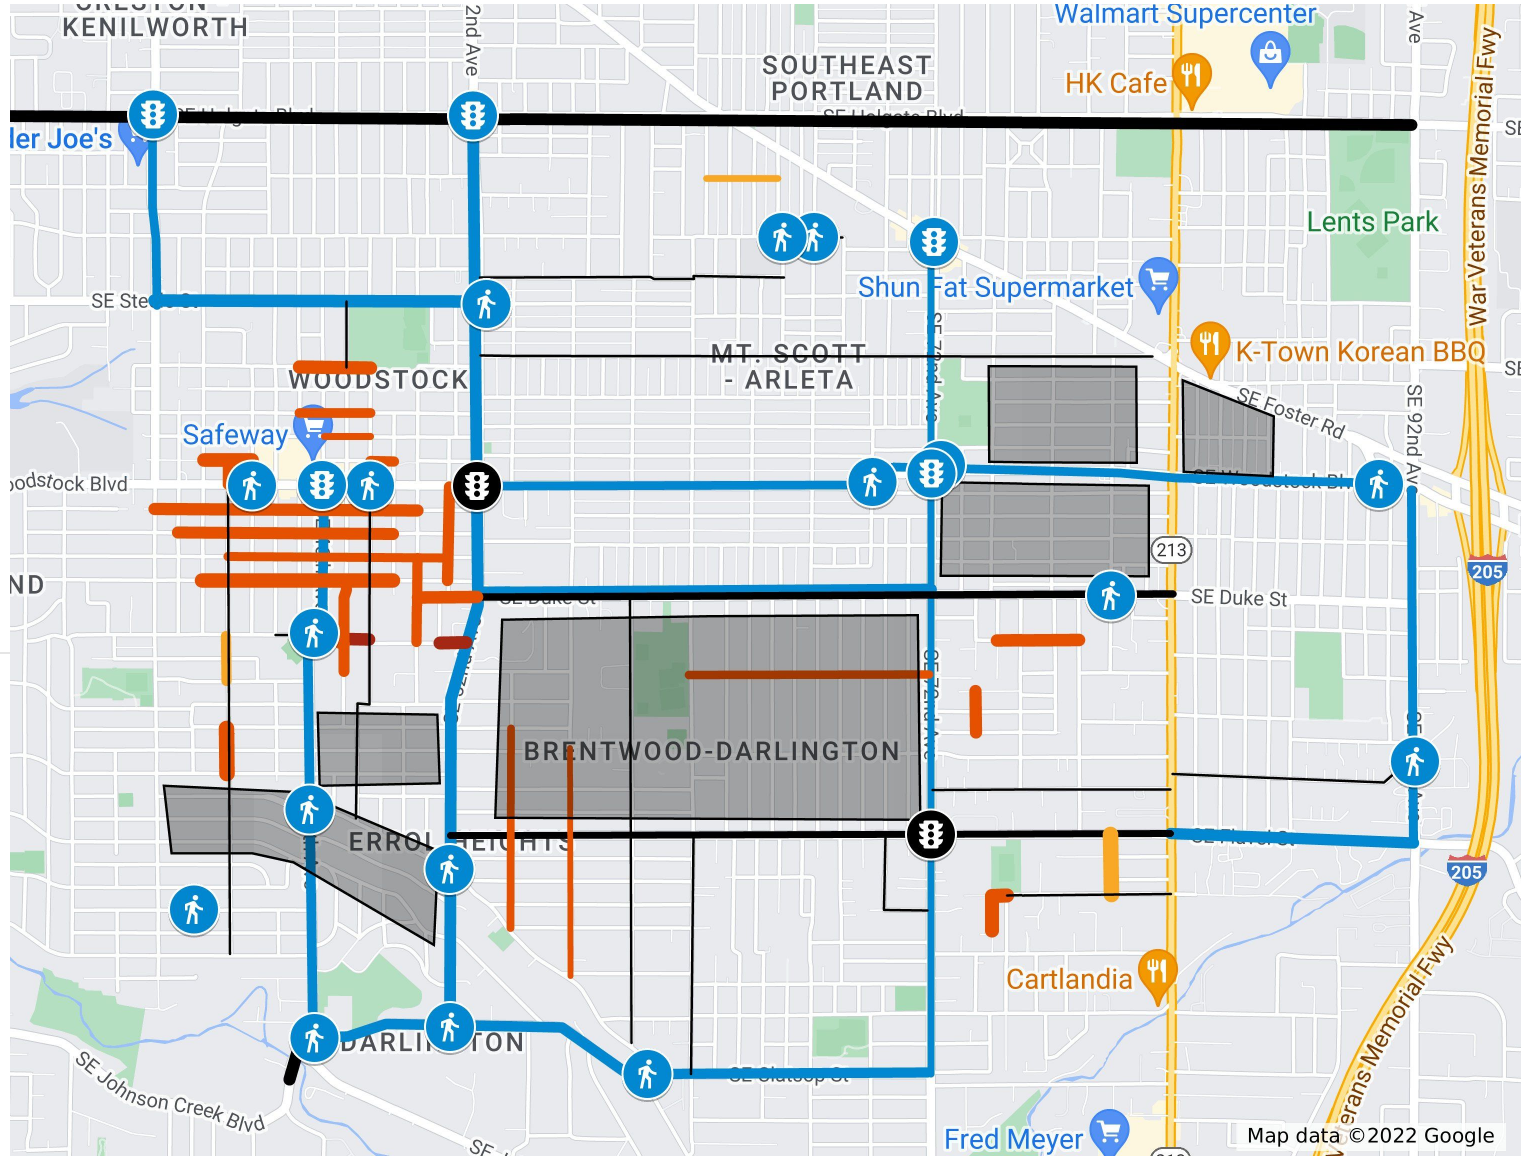

Lower SE: Corridor and Local Street Needs Draft

Major Corridor Needs

-  52nd Ave
-  Woodstock Blvd
-  92nd Ave
-  Steele St
-  72nd Ave
-  Flavel St
-  Clatsop St
-  45th Ave
-  Harney Dr
-  Duke St
-  Chavez

Intersection Improvement Needs

-  52nd & Holgate
-  Foster & 72nd
-  Woodstock & 72nd
-  Holgate & Chavez
-  Woodstock & 46th
-  Woodstock at couplet
-  48th & Woodstock
-  Springwater & 92nd
-  Woodstock & 43rd
-  Duke & 80th
-  Woodstock & 69th
-  Flavel Dr & 52nd intersection

 Glenwood St (75th - 78th)

 80th Ave

42nd Ave (Glenwood -
Evergreen)

 42nd Ave (Rural - Knapp)

 50th Ave

 Duke St

 Henry St

 47th Ave

 Glenwood St (at 46th)

Glenwood St ped connection
to 52nd

 Schiller St

 75th Ave

 Harold St

Glenwood ped connection
(47th - 48th)

Local Street Safety Needs

 52nd Ave just east of Steele