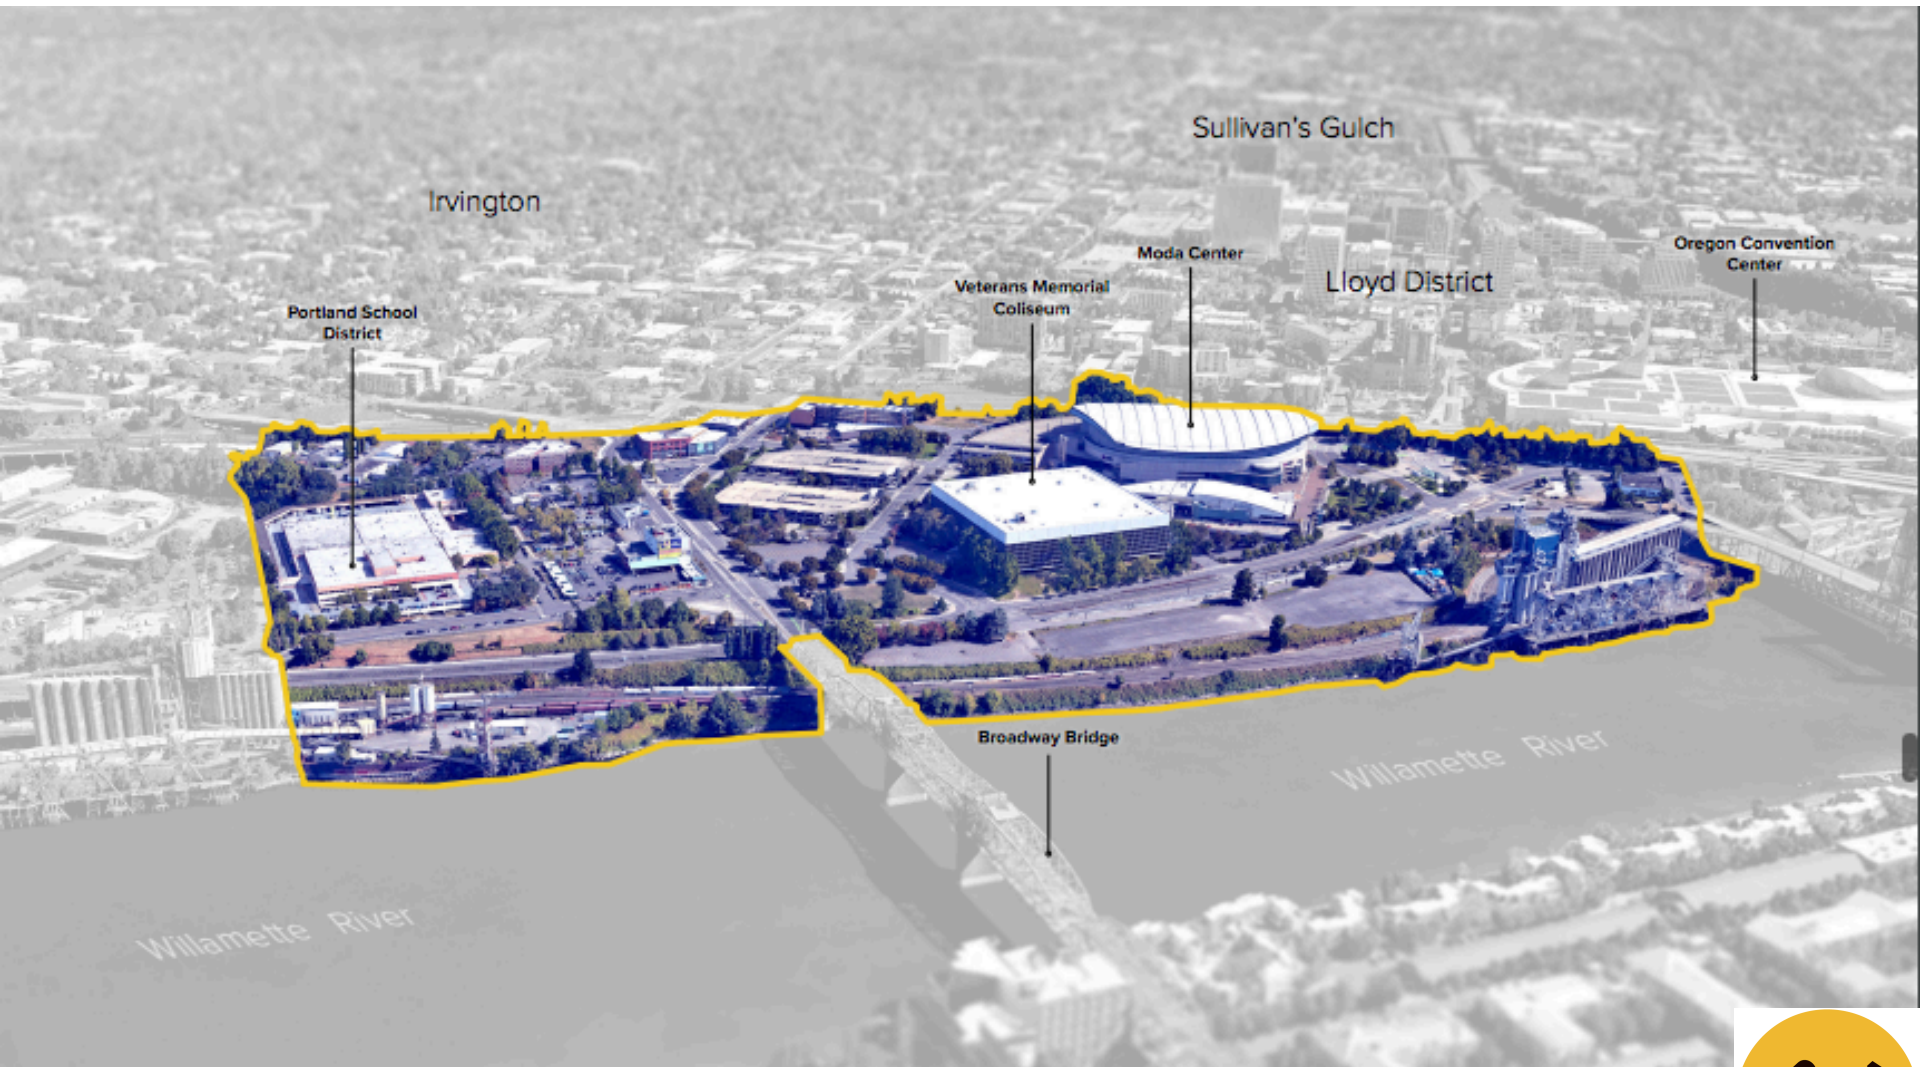

N/NE OVERSIGHT COMMITTEE

March 11, 2021

Irvington

Sullivan's Gulch

Portland School District

Veterans Memorial Coliseum

Moda Center

Lloyd District

Oregon Convention Center

Broadway Bridge

Willamette River

Willamette River

Community Investment Plan Design Team

COMMUNITY INVESTMENT PLAN

PROCESS

Initial Planning Effort

SENSE OF BELONGING

ACCESS TO NATURE

WEALTH BUILT WITHIN THE BLACK COMMUNITY

RICH VARIETY OF PUBLIC SPACES

SHARED SOCIAL SUPPORT

SENSE OF BELONGING

MAP OF ALBINA PROJECT AREA AND PARAMOUNT APARTMENTS

IMAGES OF EXTERIOR AND INTERIOR OF THE BIRMINGHAM APARTMENTS