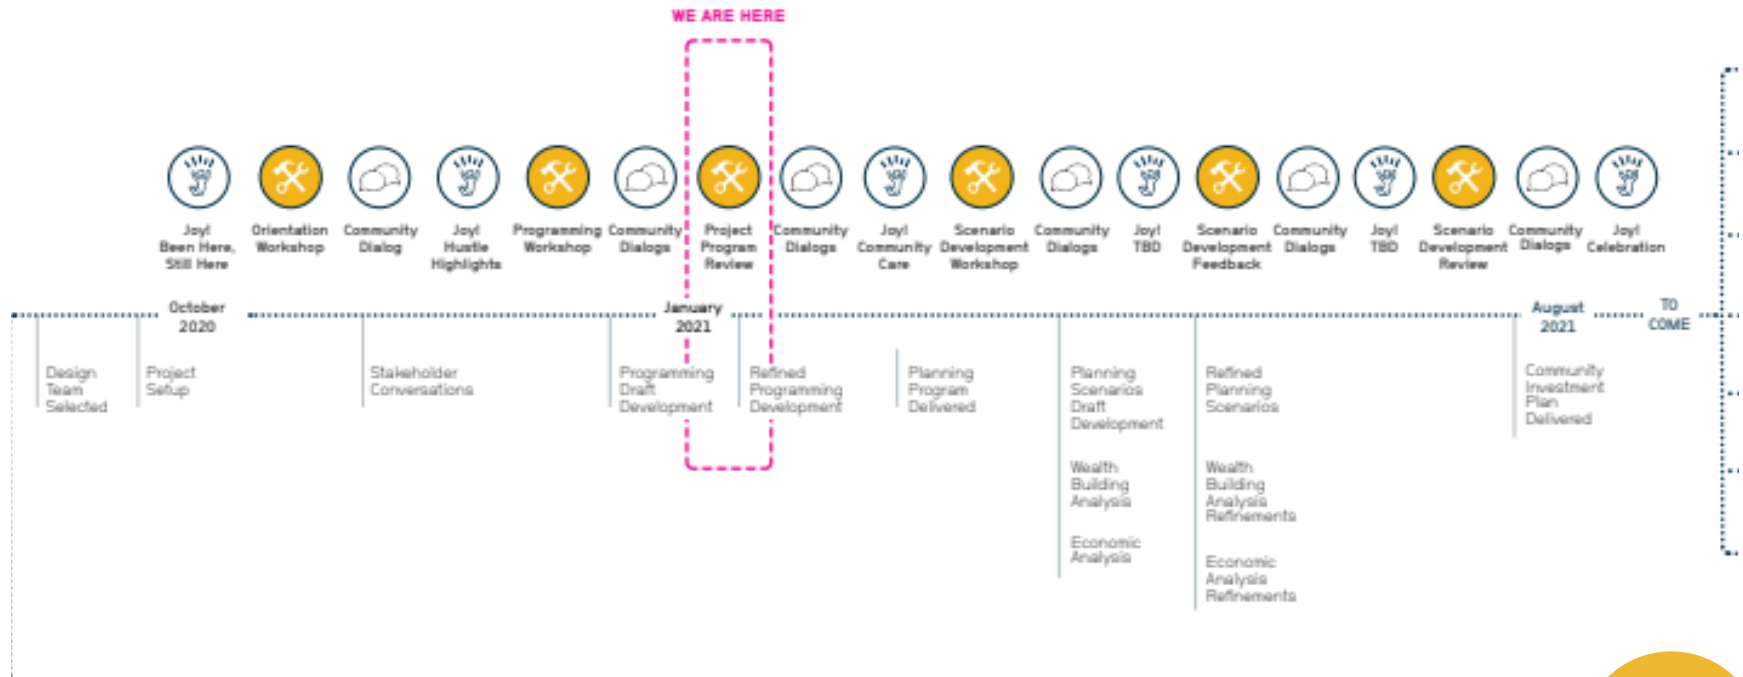

Oregon Convention Center

Broadway Bridge

Willamette River

Willamette River

Community Investment Plan Design Team

COMMUNITY INVESTMENT PLAN

PROCESS

Initial Planning Effort

SENSE OF BELONGING

ACCESS TO NATURE

WEALTH BUILT WITHIN THE BLACK COMMUNITY

RICH VARIETY OF PUBLIC SPACES

SHARED SOCIAL SUPPORT

SENSE OF BELONGING

MAP OF ALBINA PROJECT AREA AND PARAMOUNT APARTMENTS

IMAGES OF EXTERIOR AND INTERIOR OF THE BIRMINGHAM APARTMENTS