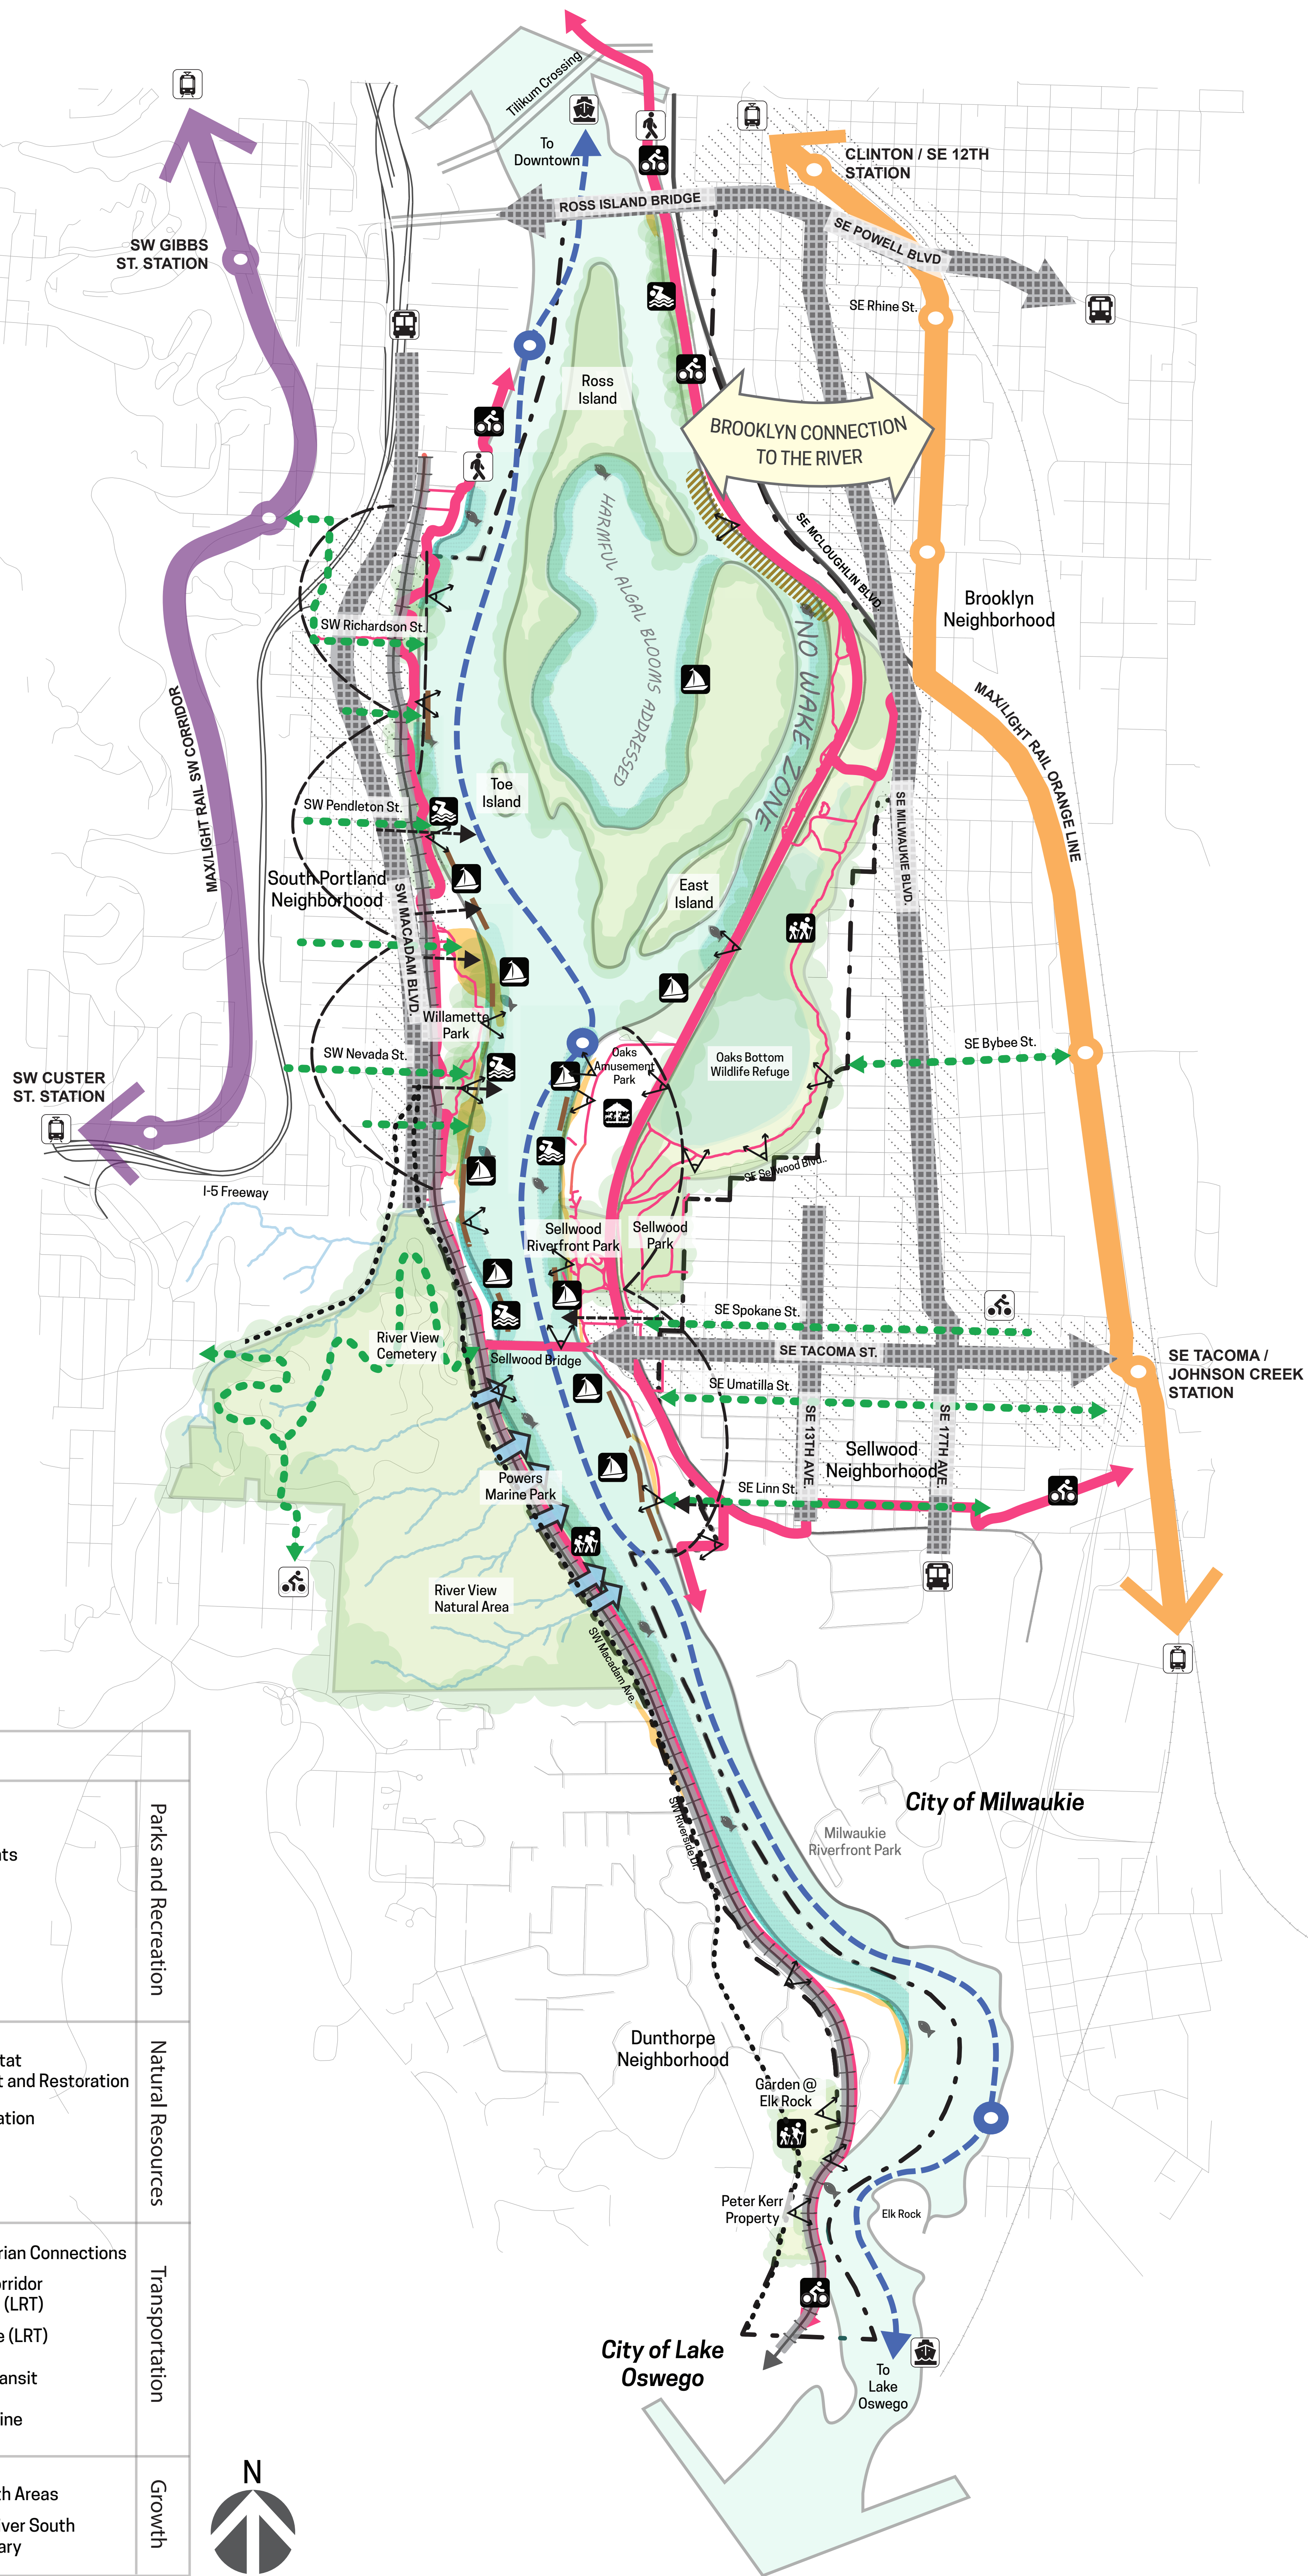

# SOUTH REACH URBAN DESIGN CONCEPT

A VISION FOR 2040

LEGEND		
		Parks and Recreation
		Natural Resources
		Transportation
		Growth