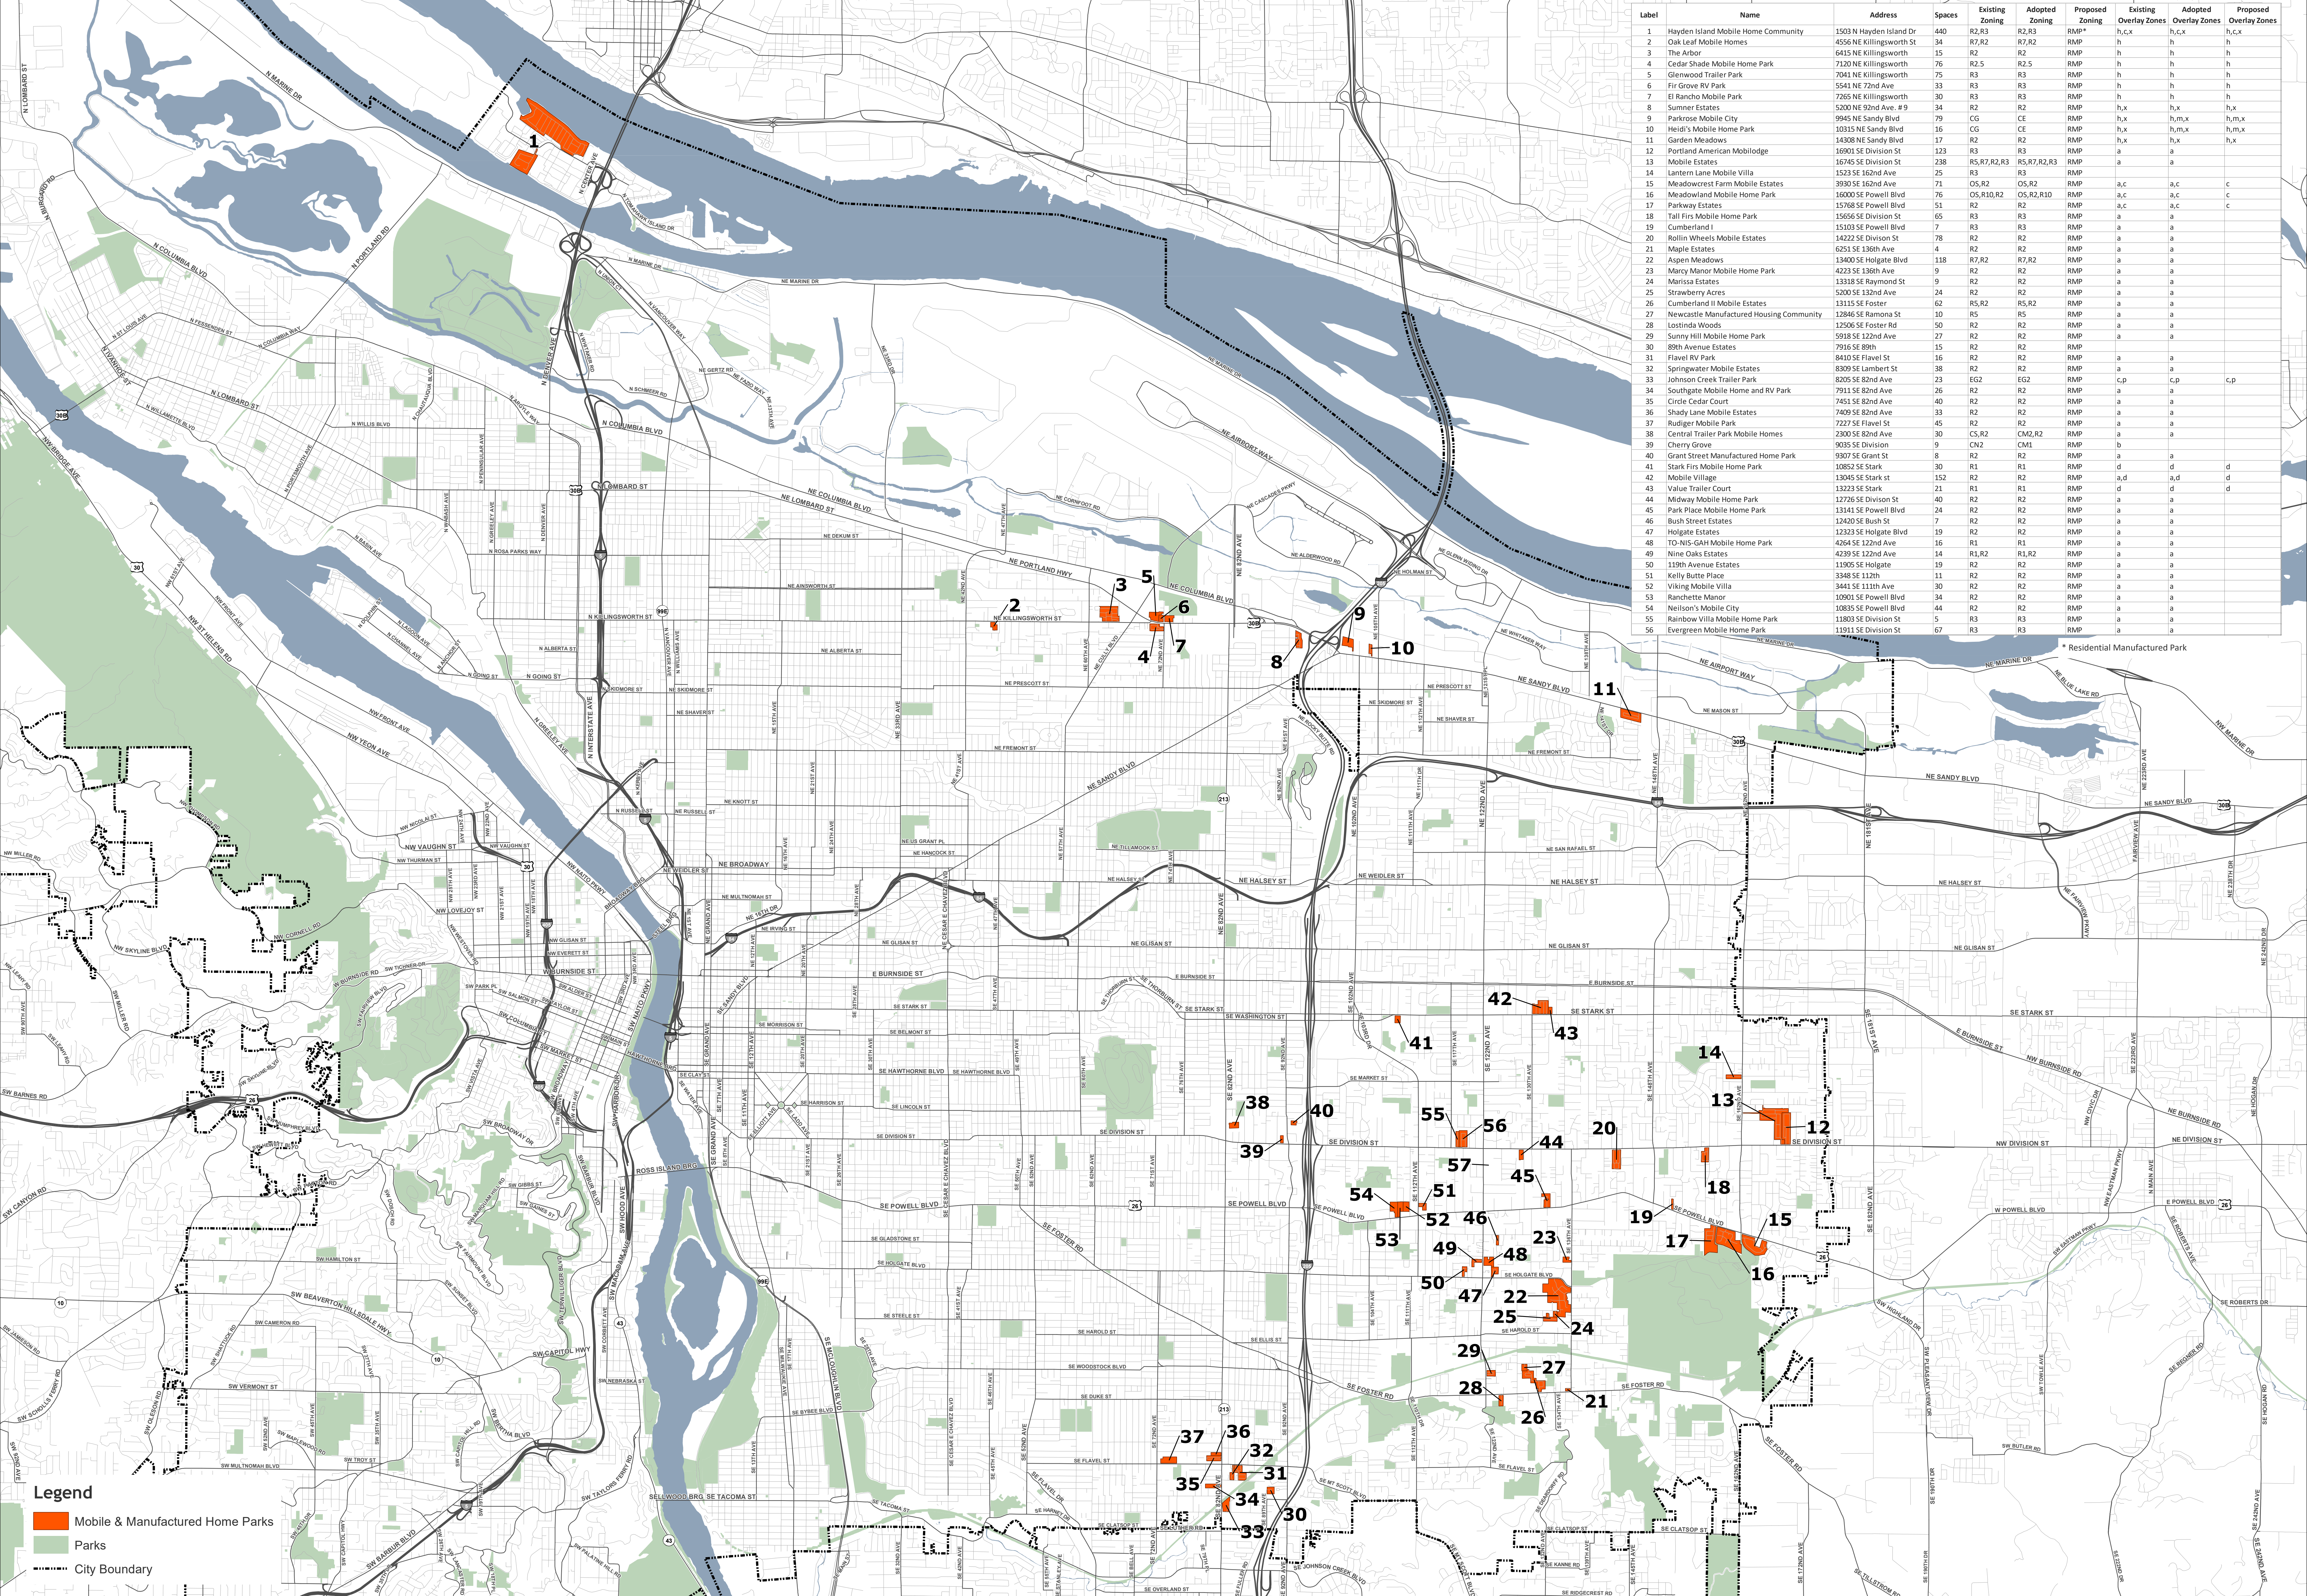

Manufactured Dwelling Parks in Portland

Exhibit F Map 2 Zoning Map Amendments

Label	Name	Address	Spaces	Existing Zoning	Adopted Zoning	Proposed Zoning	Existing Overlay Zones	Adopted Overlay Zones	Proposed Overlay Zones
1	Hayden Island Mobile Home Community	1503 N Hayden Island Dr	440	R2,R3	R2,R3	RMP*	h,c,x	h,c,x	h,c,x
2	Oak Leaf Mobile Homes	4556 NE Killingsworth St	34	R7,R2	R7,R2	RMP	h	h	h
3	The Arbor	6415 NE Killingsworth	15	R2	R2	RMP	h	h	h
4	Cedar Shade Mobile Home Park	7120 NE Killingsworth	76	R2.5	R2.5	RMP	h	h	h
5	Glenwood Trailer Park	7041 NE Killingsworth	75	R3	R3	RMP	h	h	h
6	Fir Grove RV Park	5541 NE 72nd Ave	33	R3	R3	RMP	h	h	h
7	El Rancho Mobile Park	7265 NE Killingsworth	30	R3	R3	RMP	h	h	h
8	Summer Estates	5200 NE 92nd Ave. # 9	34	R2	R2	RMP	h,x	h,x	h,x
9	Parkrose Mobile City	9845 NE Sandy Blvd	79	CG	CE	RMP	h,x	h,m,x	h,m,x
10	Heidi's Mobile Home Park	10315 NE Sandy Blvd	16	CG	CE	RMP	h,x	h,m,x	h,m,x
11	Garden Meadows	14308 NE Sandy Blvd	17	R2	R2	RMP	h,x	h,x	h,x
12	Portland American Mobilodge	16901 SE Division St	123	R3	R3	RMP	a	a	a
13	Mobile Estates	16745 SE Division St	238	R5,R7,R2,R3	R5,R7,R2,R3	RMP	a	a	a
14	Lantern Lane Mobile Villa	1523 SE 162nd Ave	25	R3	R3	RMP	a	a	a
15	Meadowcrest Farm Mobile Estates	3909 SE 162nd Ave	71	OS,R2	OS,R2	RMP	a,c	a,c	c
16	Meadowland Mobile Home Park	16000 SE Powell Blvd	76	OS,R10,R2	OS,R2,R10	RMP	a,c	a,c	c
17	Parkway Estates	15768 SE Powell Blvd	51	R2	R2	RMP	a,c	a,c	c
18	Tall Firs Mobile Home Park	15656 SE Division St	65	R3	R3	RMP	a	a	a
19	Cumberland I	15103 SE Powell Blvd	7	R3	R3	RMP	a	a	a
20	Rollin Wheels Mobile Estates	14222 SE Division St	78	R2	R2	RMP	a	a	a
21	Maple Estates	6251 SE 136th Ave	4	R2	R2	RMP	a	a	a
22	Aspen Meadows	13400 SE Holgate Blvd	118	R7,R2	R7,R2	RMP	a	a	a
23	Marcy Manor Mobile Home Park	4223 SE 136th Ave	9	R2	R2	RMP	a	a	a
24	Marissa Estates	13318 SE Raymond St	9	R2	R2	RMP	a	a	a
25	Strawberry Acres	5200 SE 132nd Ave	24	R2	R2	RMP	a	a	a
26	Cumberland II Mobile Estates	13115 SE Foster	62	R5,R2	R5,R2	RMP	a	a	a
27	Newcastle Manufactured Housing Community	13346 SE Ramona St	10	R5	R5	RMP	a	a	a
28	Lastinda Woods	12506 SE Foster Rd	50	R2	R2	RMP	a	a	a
29	Sunny Hill Mobile Home Park	5918 SE 122nd Ave	27	R2	R2	RMP	a	a	a
30	89th Avenue Estates	7916 SE 89th	15	R2	R2	RMP	a	a	a
31	Flavel RV Park	8410 SE Flavel St	16	R2	R2	RMP	a	a	a
32	Springwater Mobile Estates	8309 SE Lambert St	38	R2	R2	RMP	a	a	a
33	Johnson Creek Trailer Park	8305 SE 82nd Ave	23	EG2	EG2	RMP	c,p	c,p	c,p
34	Southgate Mobile Home and RV Park	7911 SE 82nd Ave	26	R2	R2	RMP	a	a	a
35	Circle Cedar Court	7451 SE 82nd Ave	40	R2	R2	RMP	a	a	a
36	Shady Lane Mobile Estates	7409 SE 82nd Ave	33	R2	R2	RMP	a	a	a
37	Rudiger Mobile Park	7227 SE Flavel St	45	R2	R2	RMP	a	a	a
38	Central Trailer Park Mobile Homes	2300 SE 82nd Ave	30	CS,R2	CM2,R2	RMP	a	a	a
39	Cherry Grove	9035 SE Division	9	CN2	CM1	RMP	h	h	h
40	Grant Street Manufactured Home Park	9307 SE Grant St	8	R2	R2	RMP	a	a	a
41	Stark Street Mobile Home Park	10852 SE Stark	30	R1	R1	RMP	d	d	d
42	Mobile Village	13045 SE Stark st	152	R2	R2	RMP	a,d	a,d	d
43	Value Trailer Court	13223 SE Stark	21	R1	R1	RMP	d	d	d
44	Midway Mobile Home Park	12726 SE Division St	40	R2	R2	RMP	a	a	a
45	Park Place Mobile Home Park	13141 SE Powell Blvd	24	R2	R2	RMP	a	a	a
46	Bush Street Estates	12420 SE Bush St	7	R2	R2	RMP	a	a	a
47	Holgate Estates	12323 SE Holgate Blvd	19	R2	R2	RMP	a	a	a
48	TO-NIS-GAH Mobile Home Park	4264 SE 122nd Ave	16	R1	R1	RMP	a	a	a
49	Nine Oaks Estates	4239 SE 122nd Ave	14	R1,R2	R1,R2	RMP	a	a	a
50	129th Avenue Estates	13945 SE Holgate	19	R2	R2	RMP	a	a	a
51	Kelly Butte Place	3348 SE 12th	11	R2	R2	RMP	a	a	a
52	Viking Mobile Villa	3441 SE 111th Ave	30	R2	R2	RMP	a	a	a
53	Ranchette Manor	10901 SE Powell Blvd	34	R2	R2	RMP	a	a	a
54	Neilson's Mobile City	10835 SE Powell Blvd	44	R2	R2	RMP	a	a	a
55	Rainbow Villa Mobile Home Park	11803 SE Division St	5	R3	R3	RMP	a	a	a
56	Evergreen Mobile Home Park	11911 SE Division St	67	R3	R3	RMP	a	a	a