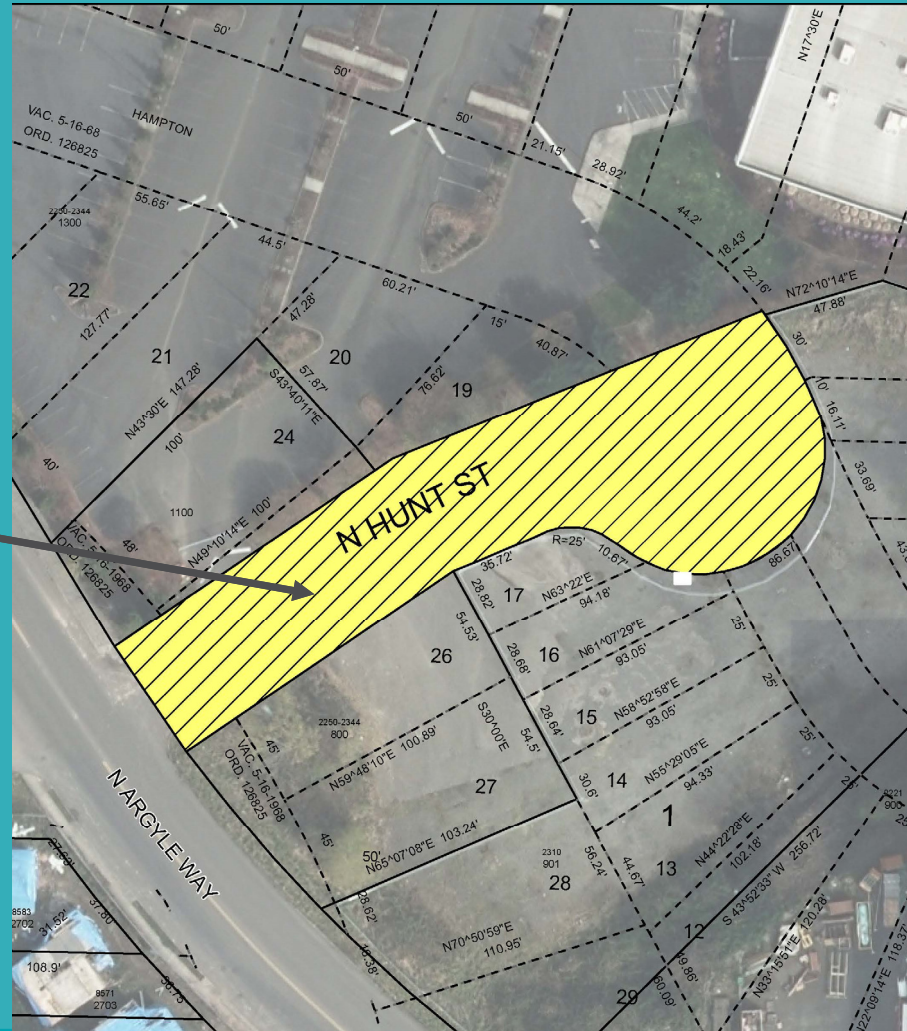

Proposed Street Vacation

for N Hunt Street
east of N Argyle Way

WE KEEP PORTLAND *MOVING*.

PBOT
PORTLAND BUREAU OF TRANSPORTATION

N. Hunt St. Vacation Area

BES Easement (446 sq. ft.)