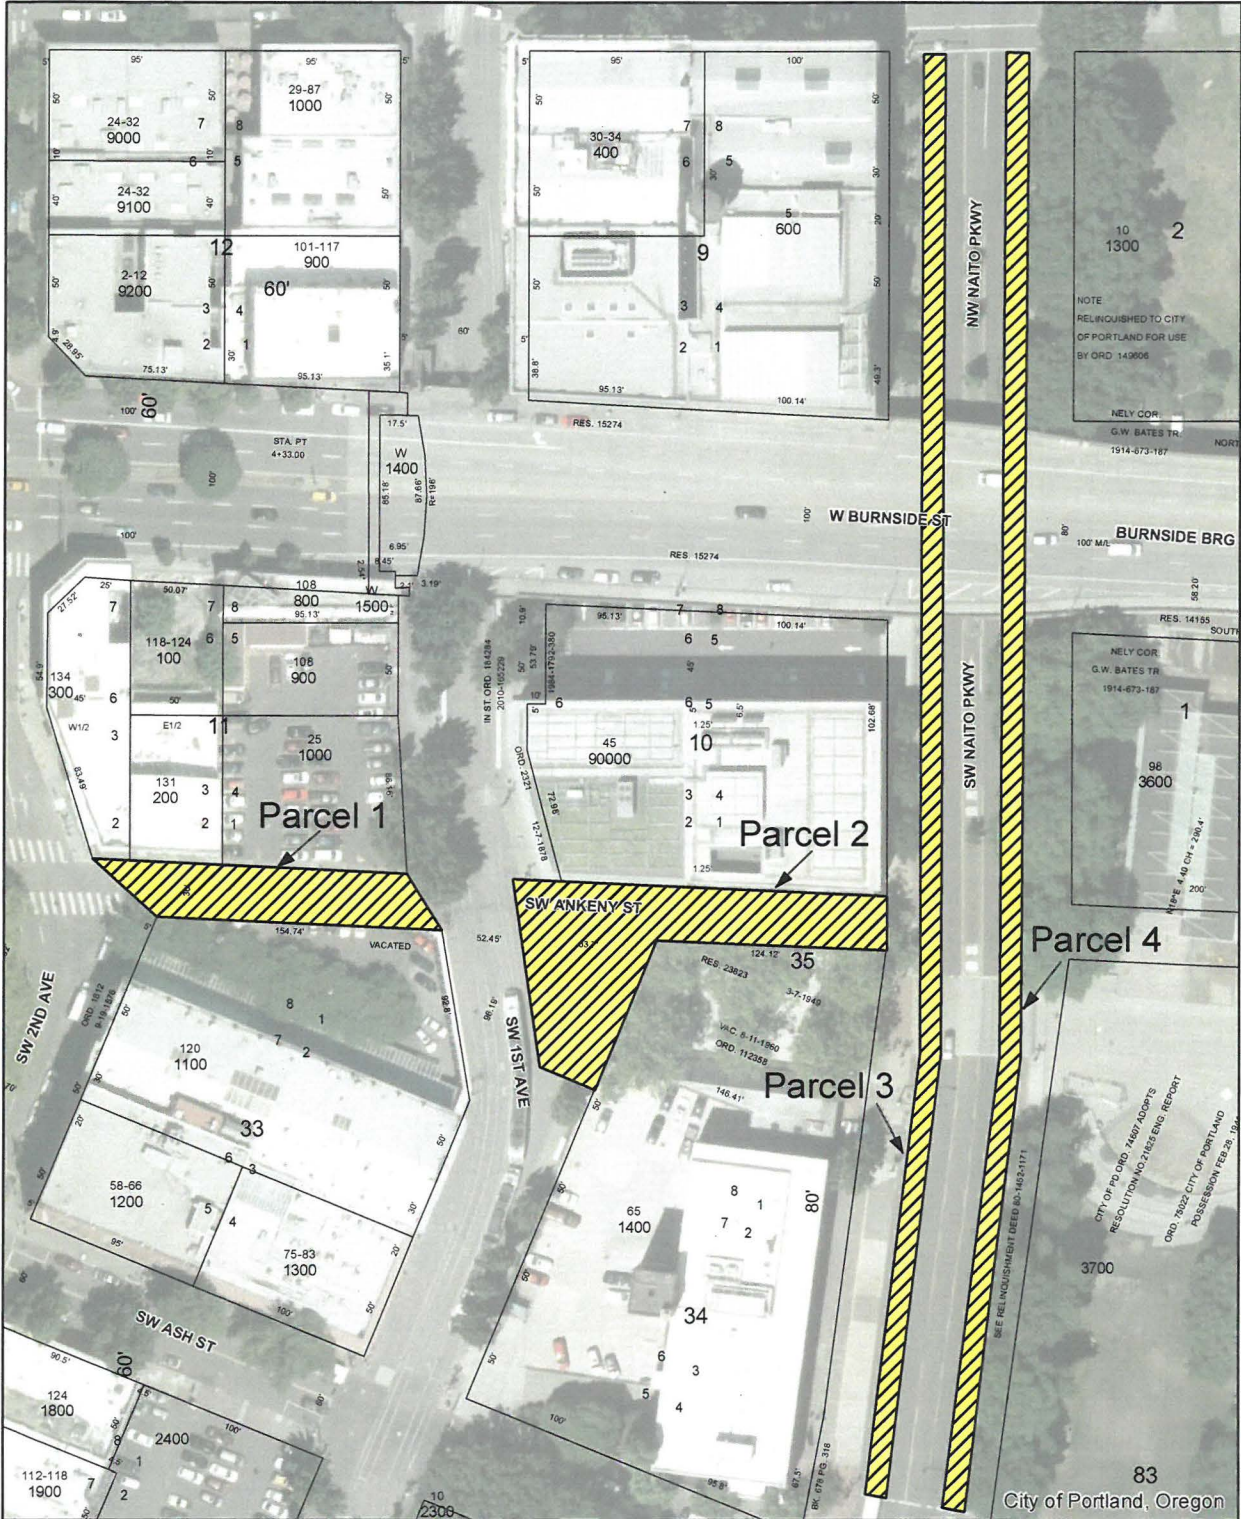

EXHIBIT A

PORTLAND SATURDAY MARKET

 Permit Areas
 

 1 in = 100 ft