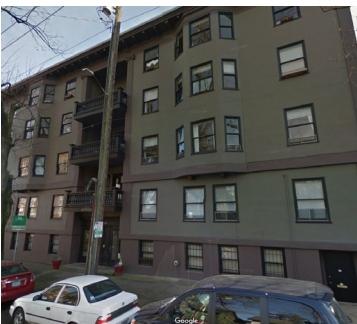

Alphabet District Historic District Select Sites

More than 4.0 FAR

Address: 1730 NW Couch St.
Existing FAR: 4.461795
Height: 53'
Lot Size: 5,000 sf
Contributing Building

Address: 1920 NW Johnson Ave.
Existing FAR: -
Height: 57'
Lot Size: 20,600 sf
Non-Contributing Building

Address: 1811 NW Couch St.
Existing FAR: 4.230691
Height: 51.5'
Lot Size: 10,000 sf
Contributing Building

Address: 777 NW 19th Ave
Existing FAR: 4.569333
Height: 60'
Lot Size: 10,000 sf
Non-Contributing Building

Address: 2018 NW Everett St.
Existing FAR: 4.096509
Height: 57'
Lot Size: 3,000 sf
Contributing Building

Address: 325 NW 18th Ave
Existing FAR: 4.30817
Height: 52'
Lot Size: 4985 sf
Contributing Building

Address: 1731 NW Everett St.
Existing FAR: 2.406297
Height: 50.91'
Lot Size: 10,000 sf
Contributing Building

Address: 37 NW Trinity Pl.
Existing FAR: 2.73353
Height: 42'
Lot Size: 7,500 sf
Contributing Building