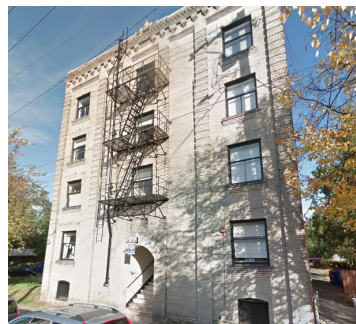

Alphabet District Historic District Select Sites

More than 4.0 FAR

Address: 1730 NW Couch St.
Existing FAR: 4.461795
Height: 53'
Lot Size: 5,000 sf
Contributing Building

Address: 1920 NW Johnson Ave.
Existing FAR: -
Height: 57'
Lot Size: 20,600 sf
Non-Contributing Building

Address: 1731 NW Everett St.
Existing FAR: 2.406297
Height: 50.91'
Lot Size: 10,000 sf
Contributing Building

Address: 37 NW Trinity Pl.
Existing FAR: 2.73353
Height: 42'
Lot Size: 7,500 sf
Contributing Building

*Address: 824 NW 20th Ave
Existing FAR: 3.516475
Height: 73'
Lot Size: 19,080 sf
Non - Contributing Building*

*Address: 2060 NW Lovejoy St.
Existing FAR: 2.619127
Height: 38.01'
Lot Size: 5000 sf
Contributing Building*

*Address: 117 NW Trinity Pl.
Existing FAR: 3.440611
Height: 50.9'
Lot Size: 12,500 sf
Contributing Building*

*Address: 707 NW 19th Ave
Existing FAR: 2.076739
Height: 34.8'
Lot Size: 10,200 sf
Contributing Building*