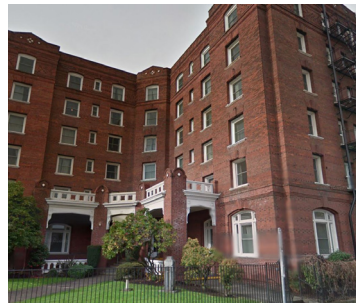

Alphabet District Historic District Select Sites

More than 4.0 FAR

Address: 1730 NW Couch St.
Existing FAR: 4.461795
Height: 53'
Lot Size: 5,000 sf
Contributing Building

Address: 1920 NW Johnson Ave.
Existing FAR: -
Height: 57'
Lot Size: 20,600 sf
Non-Contributing Building

Address: 1731 NW Everett St.
Existing FAR: 2.406297
Height: 50.91'
Lot Size: 10,000 sf
Contributing Building

Address: 37 NW Trinity Pl.
Existing FAR: 2.73353
Height: 42'
Lot Size: 7,500 sf
Contributing Building

Address: 335 NW 19th Ave.
Existing FAR: 2.425217
Height: 132.64'
Lot Size: 46,000 sf
Non-Contributing Building

Address: 104 NW 20th Ave
Existing FAR: 2.92225
Height: 39.75'
Lot Size: 5,072 sf
Contributing Building

Address: 1975 NW Everett St.
Existing FAR: 2.388015
Height: 62.73'
Lot Size: 19,080 sf
Contributing Building

Address: 1930 NW Irving St.
Existing FAR: -
Height: 70'
Lot Size: 10,000 sf
Non-Contributing Building