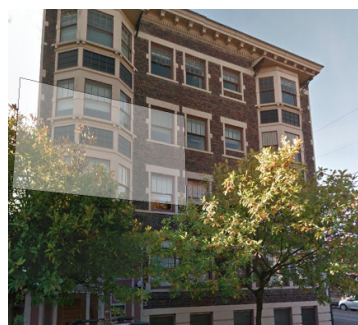

Address: 1949 NW Everett St.
Existing FAR: 1.924333
Height: 35'
Lot Size: -
Contributing Building

Address: 1958 NW Irving St.
Existing FAR: 1.348106
Height: 30'
Lot Size: 10,000 sf
Contributing Building

Address: 931 NW 20th Ave
Existing FAR: 1.877312
Height: 50'
Lot Size: - sf
Contributing Building