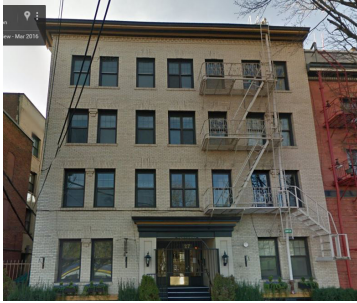

Address: 37 NW Trinity Pl.
Existing FAR: 2.73353
Height: 42'
Lot Size: 7,500 sf
Contributing Building

Alphabet District Historic District Select Sites

2.0 - 4.0 FAR

Address: 27 NW Trinity Pl.
Existing FAR: 3.931095
Height: 45.7'
Lot Size: 5,100 sf
Contributing Building