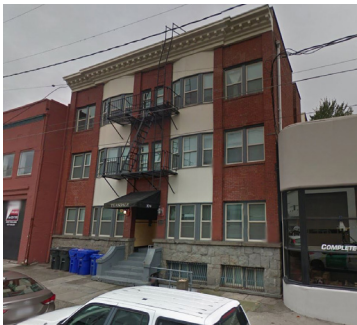

Alphabet District Historic District Select Sites

More than 4.0 FAR

Address: 1730 NW Couch St.
Existing FAR: 4.461795
Height: 53'
Lot Size: 5,000 sf
Contributing Building

Address: 1920 NW Johnson Ave.
Existing FAR: -
Height: 57'
Lot Size: 20,600 sf
Non-Contributing Building

Address: 2018 NW Everett St.
Existing FAR: 4.096509
Height: 57'
Lot Size: 3,000 sf
Contributing Building

Address: 325 NW 18th Ave
Existing FAR: 4.30817
Height: 52'
Lot Size: 4985 sf
Contributing Building

Address: 1731 NW Everett St.
Existing FAR: 2.406297
Height: 50.91'
Lot Size: 10,000 sf
Contributing Building

Address: 37 NW Trinity Pl.
Existing FAR: 2.73353
Height: 42'
Lot Size: 7,500 sf
Contributing Building

Address: 335 NW 19th Ave.
Existing FAR: 2.425217
Height: 132.64'
Lot Size: 46,000 sf
Non-Contributing Building

Address: 104 NW 20th Ave
Existing FAR: 2.92225
Height: 39.75'
Lot Size: 5,072 sf
Contributing Building