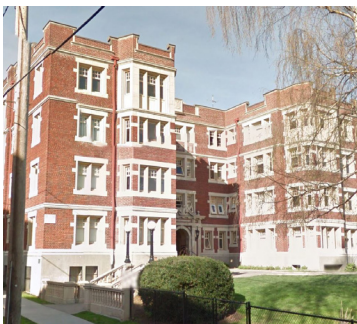

Address: 120 NW Trinity Pl.
Existing FAR: 2.415894
Height: 55'
Lot Size: 5015 sf
Contributing Building