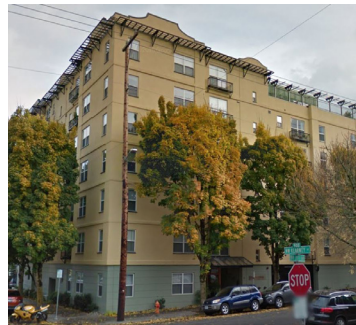

*Address: 2056 NW Glisan St.
Existing FAR: 2.244621
Height: 30.5'
Lot Size: 5,000 sf
Contributing Building*

*Address: 2060 NW Lovejoy St.
Existing FAR: 2.619127
Height: 38.01'
Lot Size: 5000 sf
Contributing Building*

*Address: 117 NW Trinity Pl.
Existing FAR: 3.440611
Height: 50.9'
Lot Size: 12,500 sf
Contributing Building*

*Address: 824 NW 20th Ave
Existing FAR: 3.516475
Height: 73'
Lot Size: 19,080 sf
Non - Contributing Building*