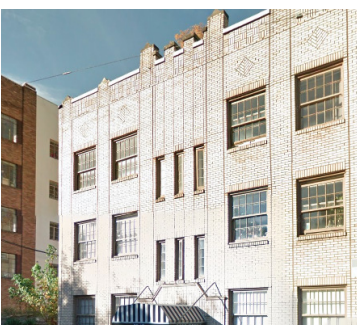

Address: 1958 NW Irving St.
Existing FAR: 1.348106
Height: 30'
Lot Size: 10,000 sf
Contributing Building

Address: 1949 NW Everett St.
Existing FAR: 1.924333
Height: 35'
Lot Size: -
Contributing Building