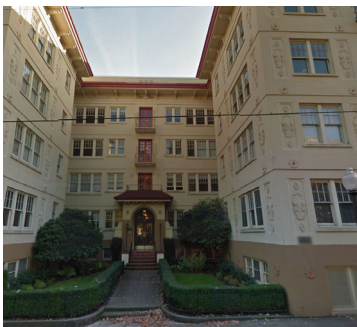

Alphabet District Historic District Select Sites

More than 4.0 FAR

Address: 1730 NW Couch St.
Existing FAR: 4.461795
Height: 53'
Lot Size: 5,000 sf
Contributing Building

Address: 1920 NW Johnson Ave.
Existing FAR: -
Height: 57'
Lot Size: 20,600 sf
Non-Contributing Building

Address: 125 NW 20th Ave.
Existing FAR: 2.608
Height: 69.28'
Lot Size: 18,460 sf
Contributing Building

Address: 120 NW Trinity Pl.
Existing FAR: 2.415894
Height: 55'
Lot Size: 5015 sf
Contributing Building

Address: 2041 NW Everett St.
Existing FAR: 2.221725
Height: 80'
Lot Size: 26000
Non - Contributing Building

Alphabet District Historic District Select Sites

2.0 - 4.0 FAR

*Address: 2065 NW Flanders St.
Existing FAR: 2.370972
Height: 53.57'
Lot Size: 10,000 sf
Non-Contributing Building*

*Address: 708 NW 19th Ave
Existing FAR: 3.92069
Height: 47.34'
Lot Size: 10,000 sf
Contributing Building*

*Address: 2014 NW Glisan St.
Existing FAR: 3.396295
Height: 55'
Lot Size: 15,000 sf
Contributing Building*