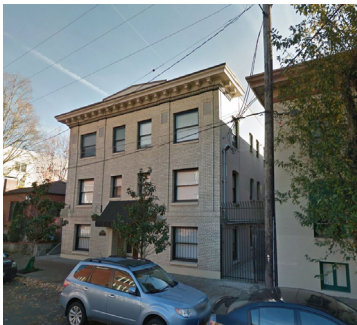

*Address: 2060 NW Lovejoy St.
Existing FAR: 2.619127
Height: 38.01'
Lot Size: 5000 sf
Contributing Building*

*Address: 2056 NW Glisan St.
Existing FAR: 2.244621
Height: 30.5'
Lot Size: 5,000 sf
Contributing Building*