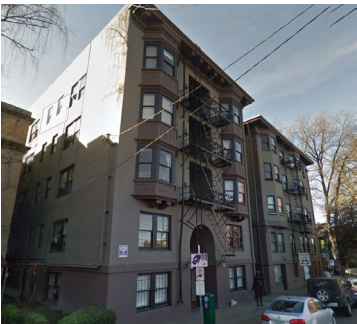

Alphabet District Historic District Select Sites

More than 4.0 FAR

Address: 1730 NW Couch St.
Existing FAR: 4.461795
Height: 53'
Lot Size: 5,000 sf
Contributing Building

Address: 1920 NW Johnson Ave.
Existing FAR: -
Height: 57'
Lot Size: 20,600 sf
Non-Contributing Building

Address: 1811 NW Couch St.
Existing FAR: 4.230691
Height: 51.5'
Lot Size: 10,000 sf
Contributing Building

Address: 777 NW 19th Ave
Existing FAR: 4.569333
Height: 60'
Lot Size: 10,000 sf
Non-Contributing Building

Address: 2018 NW Everett St.
Existing FAR: 4.096509
Height: 57'
Lot Size: 3,000 sf
Contributing Building

Address: 325 NW 18th Ave
Existing FAR: 4.30817
Height: 52'
Lot Size: 4985 sf
Contributing Building

Address: 1731 NW Everett St.
Existing FAR: 2.406297
Height: 50.91'
Lot Size: 10,000 sf
Contributing Building

Address: 37 NW Trinity Pl.
Existing FAR: 2.73353
Height: 42'
Lot Size: 7,500 sf
Contributing Building