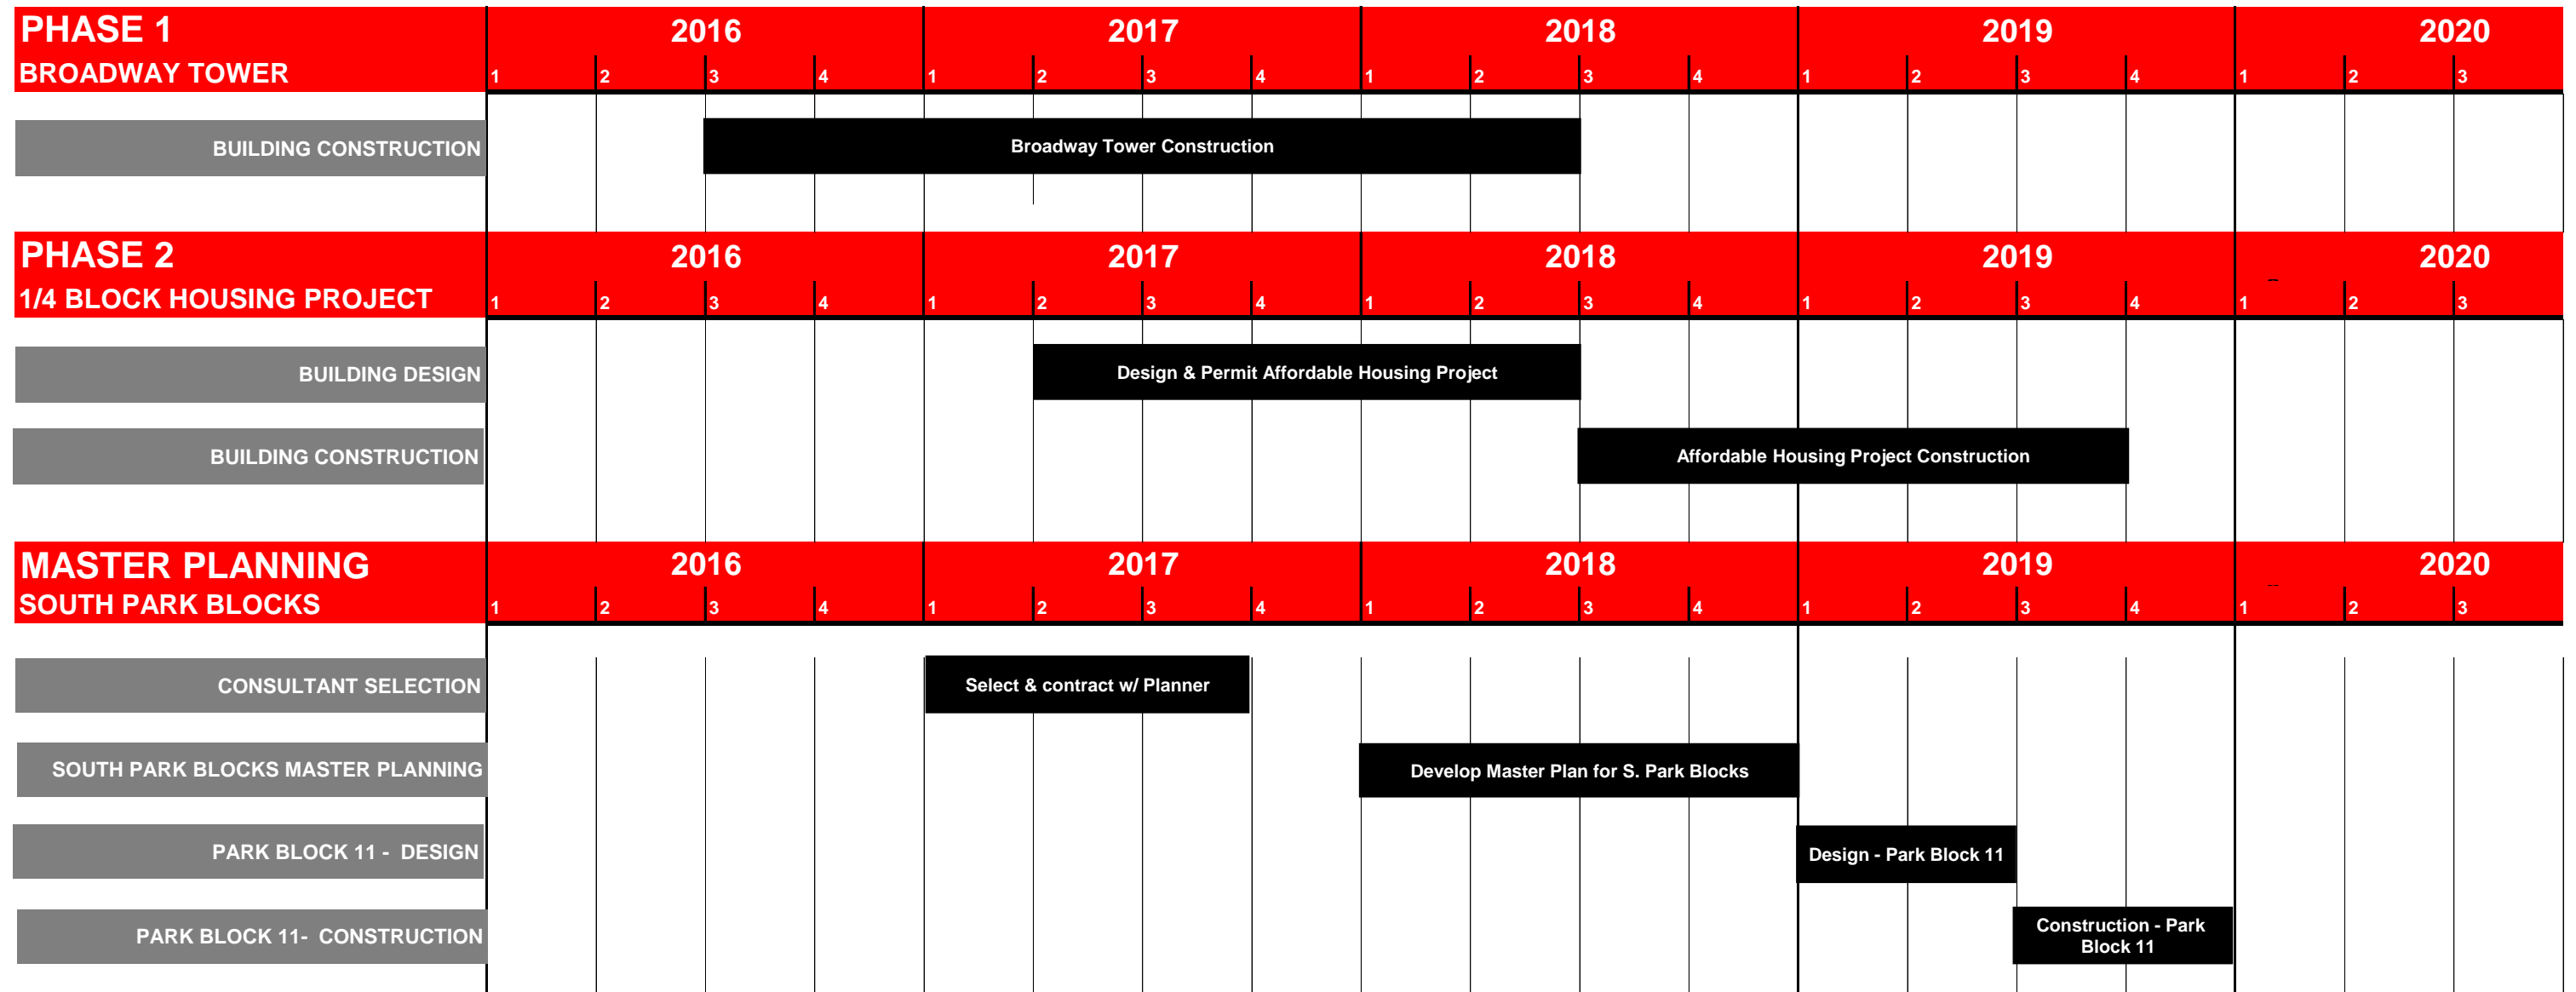

Project Schedule

Project Schedule