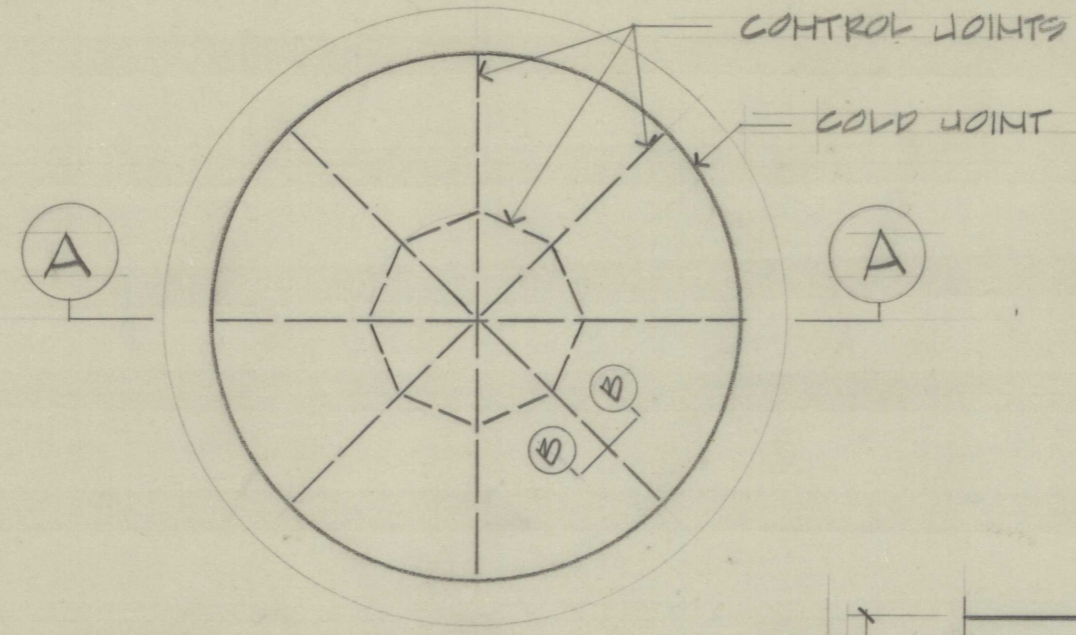

<b>PLANTING PLAN</b>		
COMFORT BLDG. BELMONT PARK		
BUREAU PARKS AND PUBLIC RECREATION		
PORTLAND, OREGON		
FRED L. PETERSON - COMMISSIONER		
C.P. KEYSER - SUPT. OF PARKS		
ZONE NO. 4	PARK NO. 63	DRAWING NO.
DR. W. RILEY MATSLER TR. LANDSCAPE ARCHITECT CK.	DATE OCT. 5, 1948 SCALE: 1/4" = 1'-0" 1/4 SEC. NO.	

Col. Summers

ARCHIVE

NEW POOL BOTTOM  
COL. SUMMERS PARK

PLAN

B-B SECTION (TYP.)

A-A SECTION

R. GEORGE  
1975