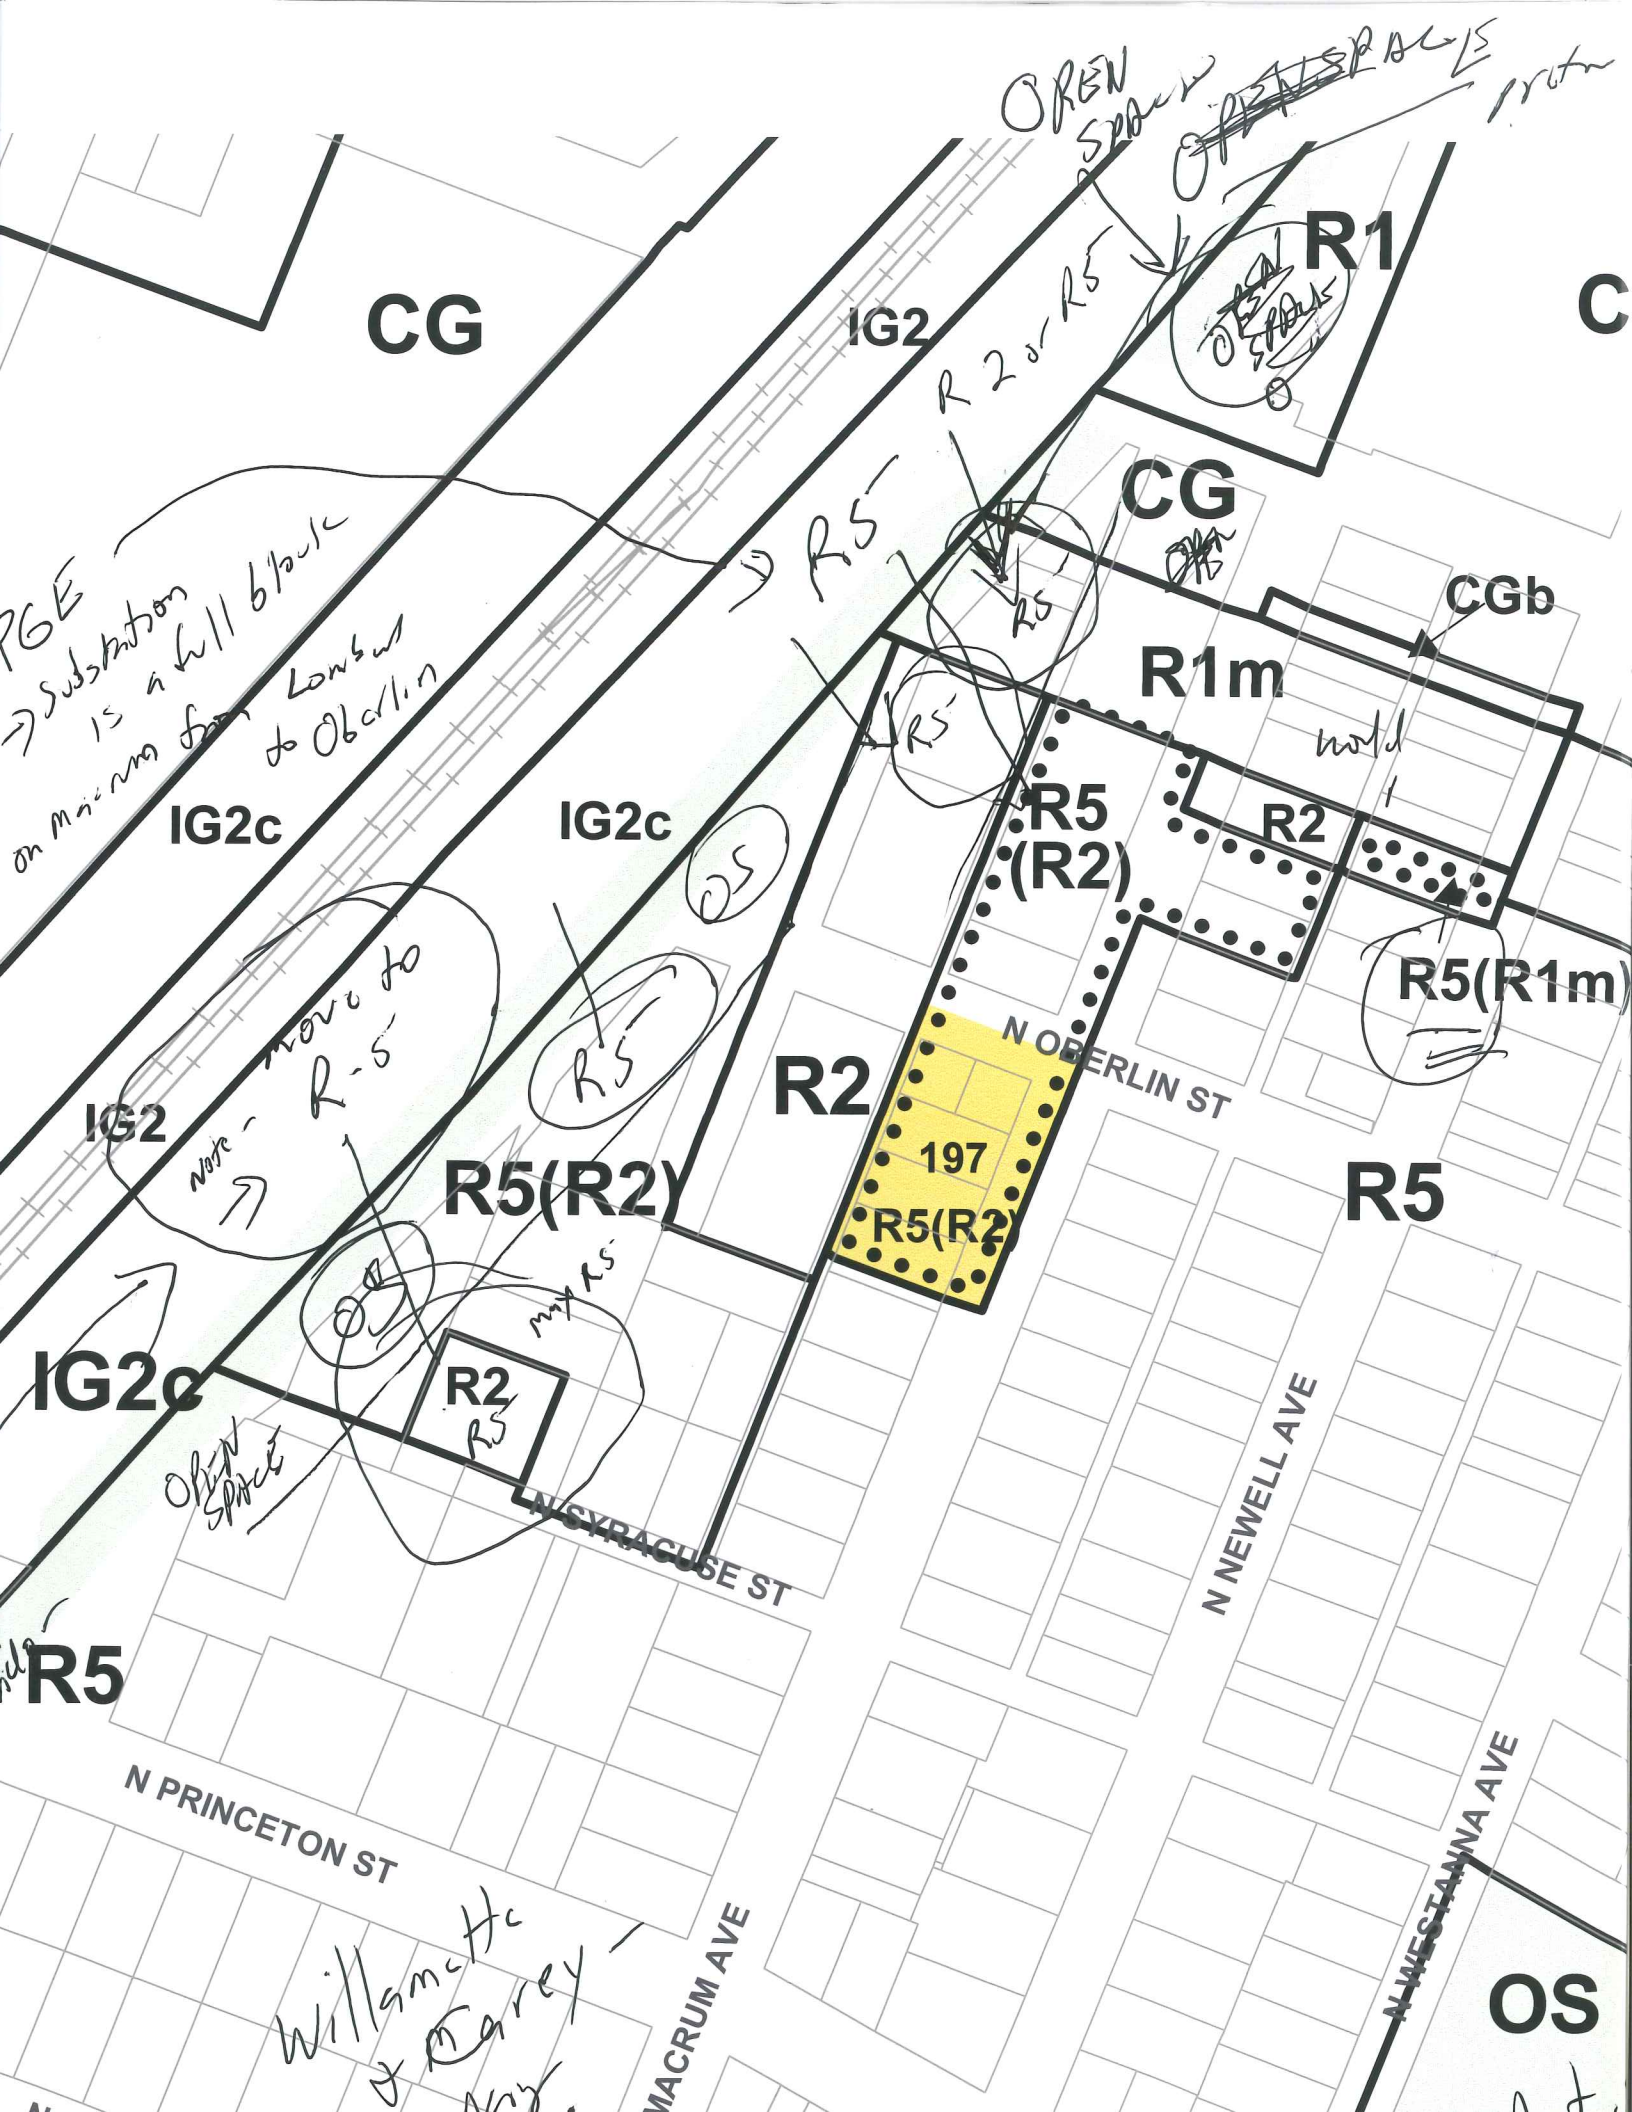

University Park Neighborhood Association

Along trail, change request from IG2 to OS.

PGE site west of substation, change request from R1 to R2 or R5.

PGE site west of substation, change request from R2 to R5.

Water bureau land site east of trail on N Syracuse, change request from R2 to R5.

Privately owned properties from N Macrum east to N Newell, change request from R2 to R5.

Privately owned properties from N Macrum east to N Newell, change request from R2 and R1 to R5.

**R5
(R2)**

R2

R5(R1m)

R2

N OBERLIN ST

R5

R5(R2)

197

N WESTANNA AVE

OS

PGE Substation is a full block on Macrum from Lowbush to Oberlin

OPEN SPACE

R2 or R5

R5

note - move to R-5

R5