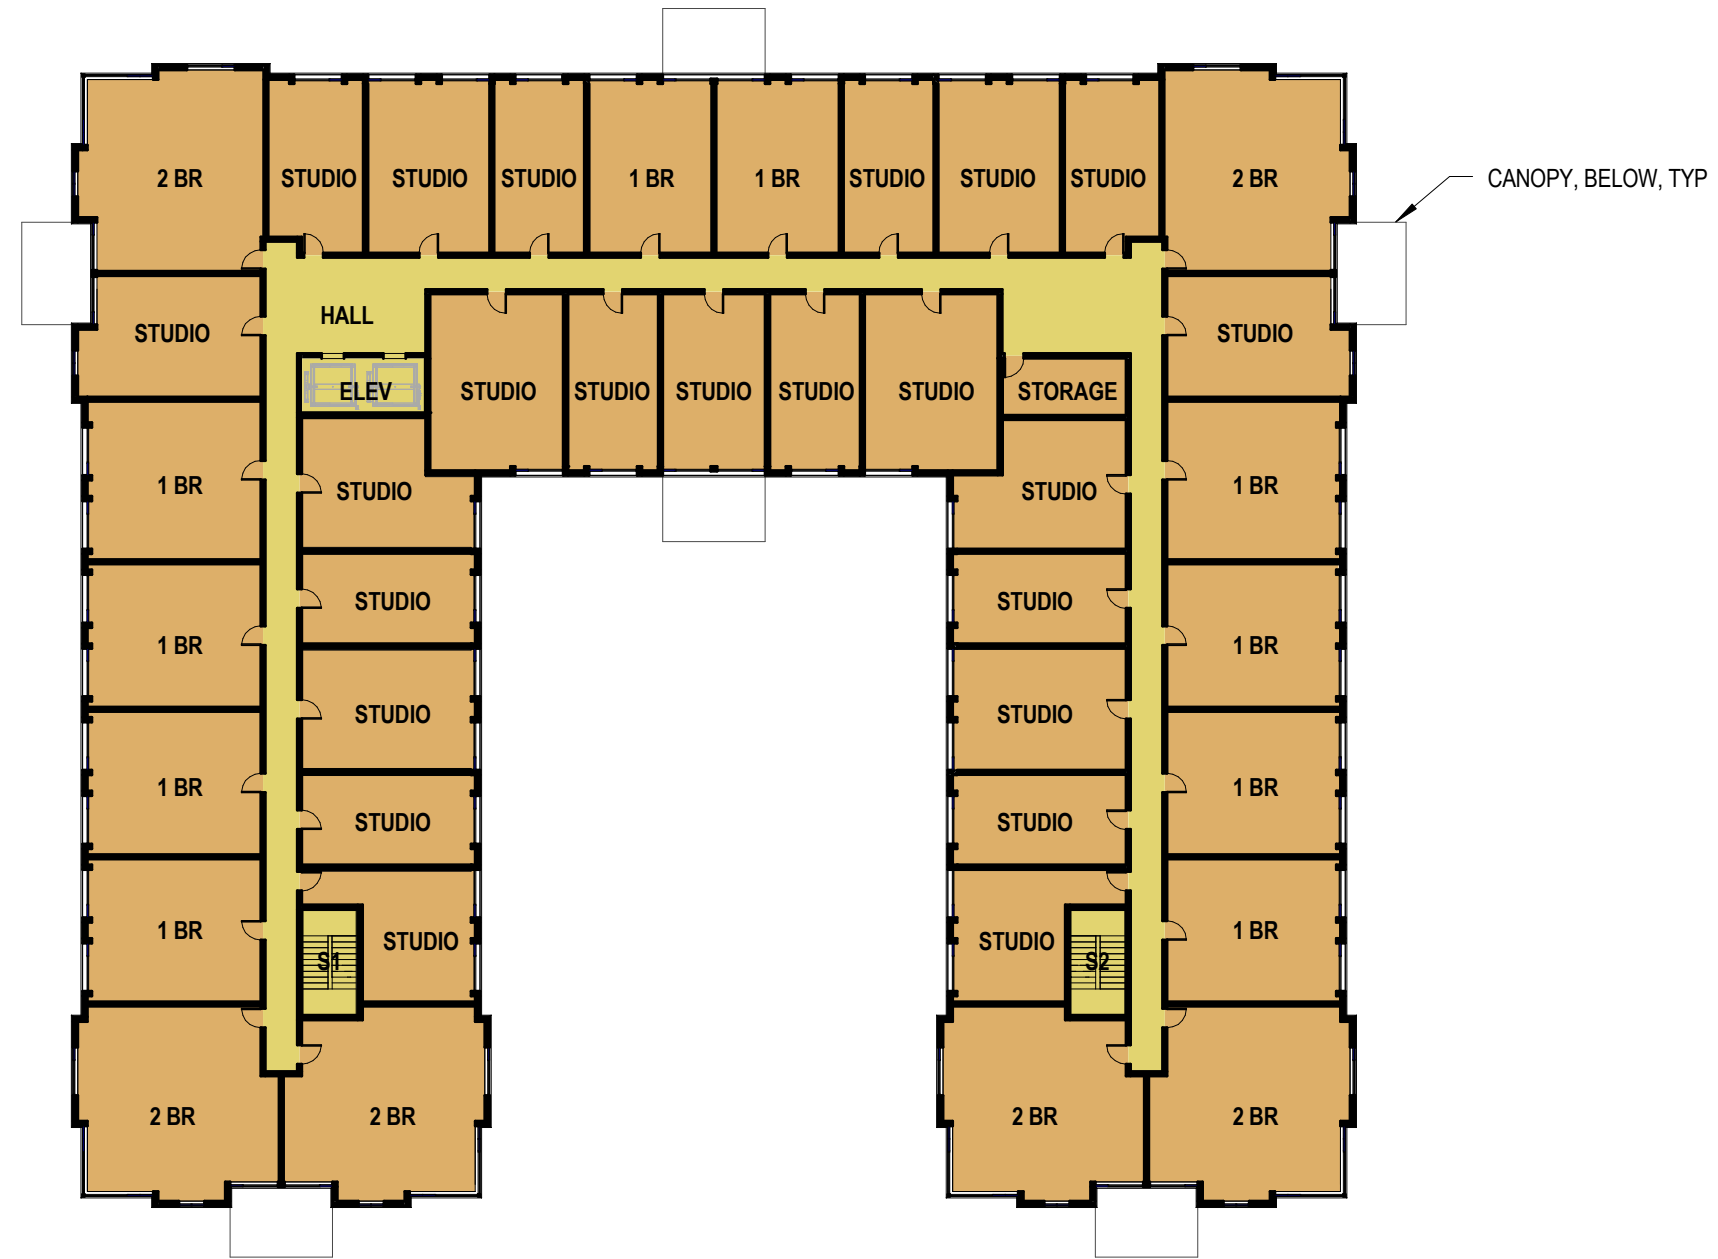

NE GLISAN ST

STUCCO

BLACK VINYL WINDOW

CONCEALED FASTENER
METAL PANEL

ROOF
221'-0"

LEVEL 6
211'-0"

LEVEL 5
201'-0"

LEVEL 4
191'-0"

LEVEL 3
181'-0"

LEVEL 2
171'-0"

LEVEL 1
156'-0"

STEEL CANOPY

ALUMINUM STOREFRONT

STUCCO

BLACK VINYL WINDOW

CONCEALED FASTENER
METAL PANEL

ROOF
221'-0"

LEVEL 6
211'-0"

LEVEL 5
201'-0"

LEVEL 4
191'-0"

LEVEL 3
181'-0"

LEVEL 2
171'-0"

LEVEL 1
156'-0"

STEEL CANOPY

ALUMINUM STOREFRONT