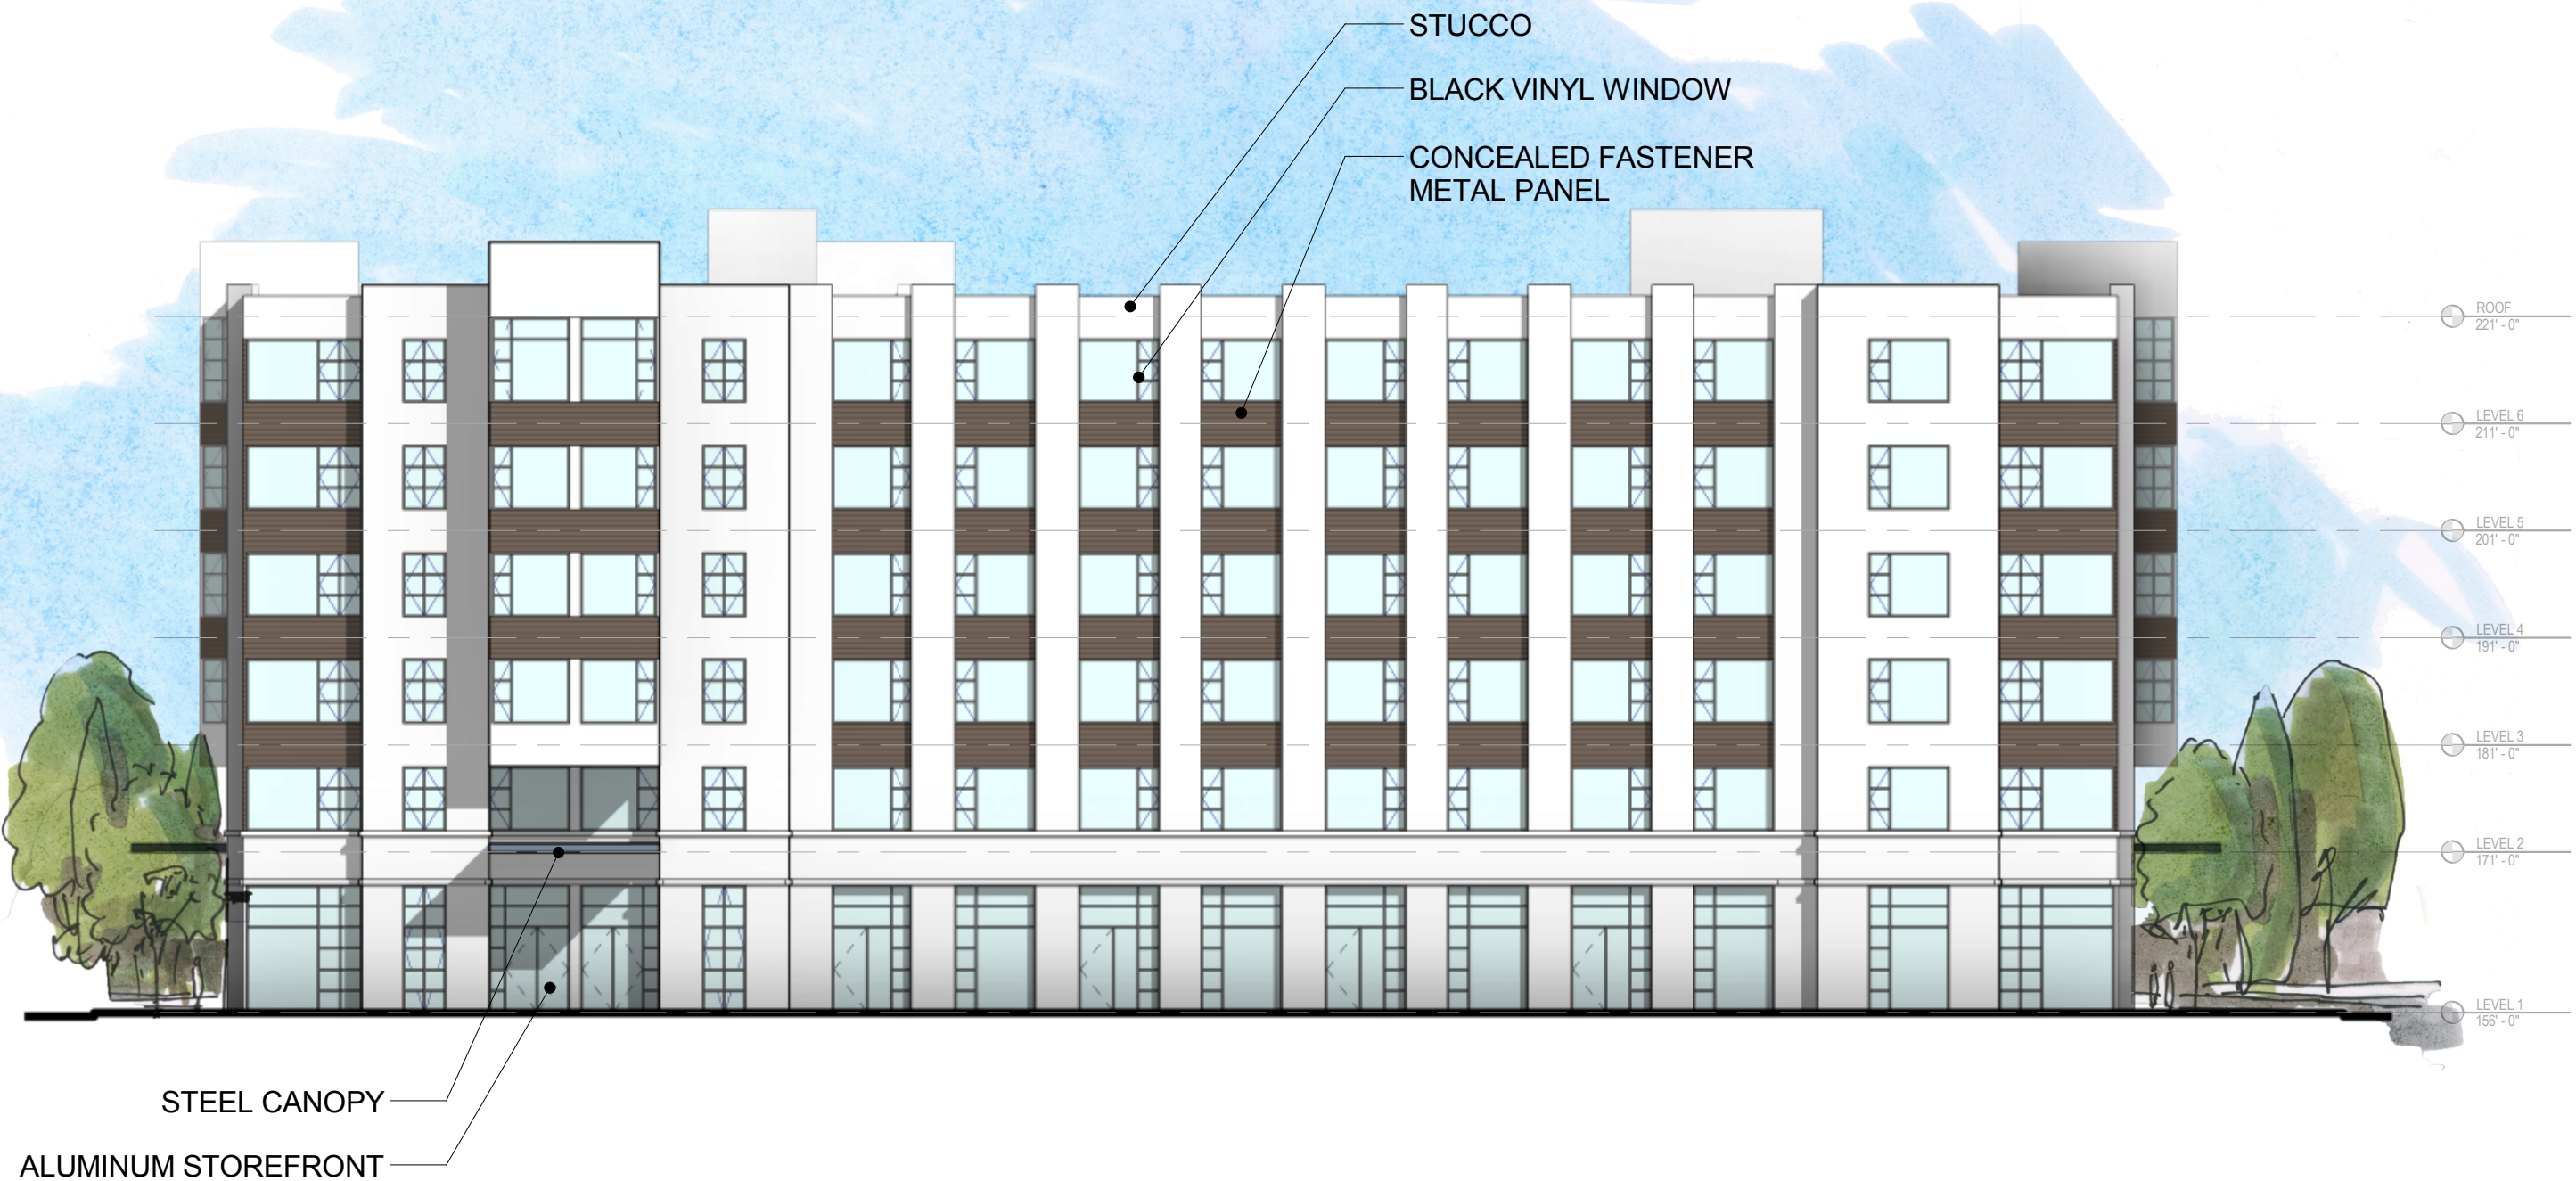

JANTZEN KNITTING MILL
RICHARD SUNDELEAF

SALVATION ARMY

CASTLE ROSE APARTMENTS
CARL LINDE

JANTZEN KNITTING MILL
RICHARD SUNDELEAF

NE HOYT ST

ENTRY

NE 20TH AVE

NE 21ST AVE

NE GLISAN ST

STUCCO

BLACK VINYL WINDOW

CONCEALED FASTENER
METAL PANEL

ROOF
221'-0"

LEVEL 6
211'-0"

LEVEL 5
201'-0"

LEVEL 4
191'-0"

LEVEL 3
181'-0"

LEVEL 2
171'-0"

LEVEL 1
156'-0"

STEEL CANOPY

ALUMINUM STOREFRONT

STUCCO

BLACK VINYL WINDOW

CONCEALED FASTENER
METAL PANEL

ROOF
221'-0"

LEVEL 6
211'-0"

LEVEL 5
201'-0"

LEVEL 4
191'-0"

LEVEL 3
181'-0"

LEVEL 2
171'-0"

LEVEL 1
156'-0"

STEEL CANOPY