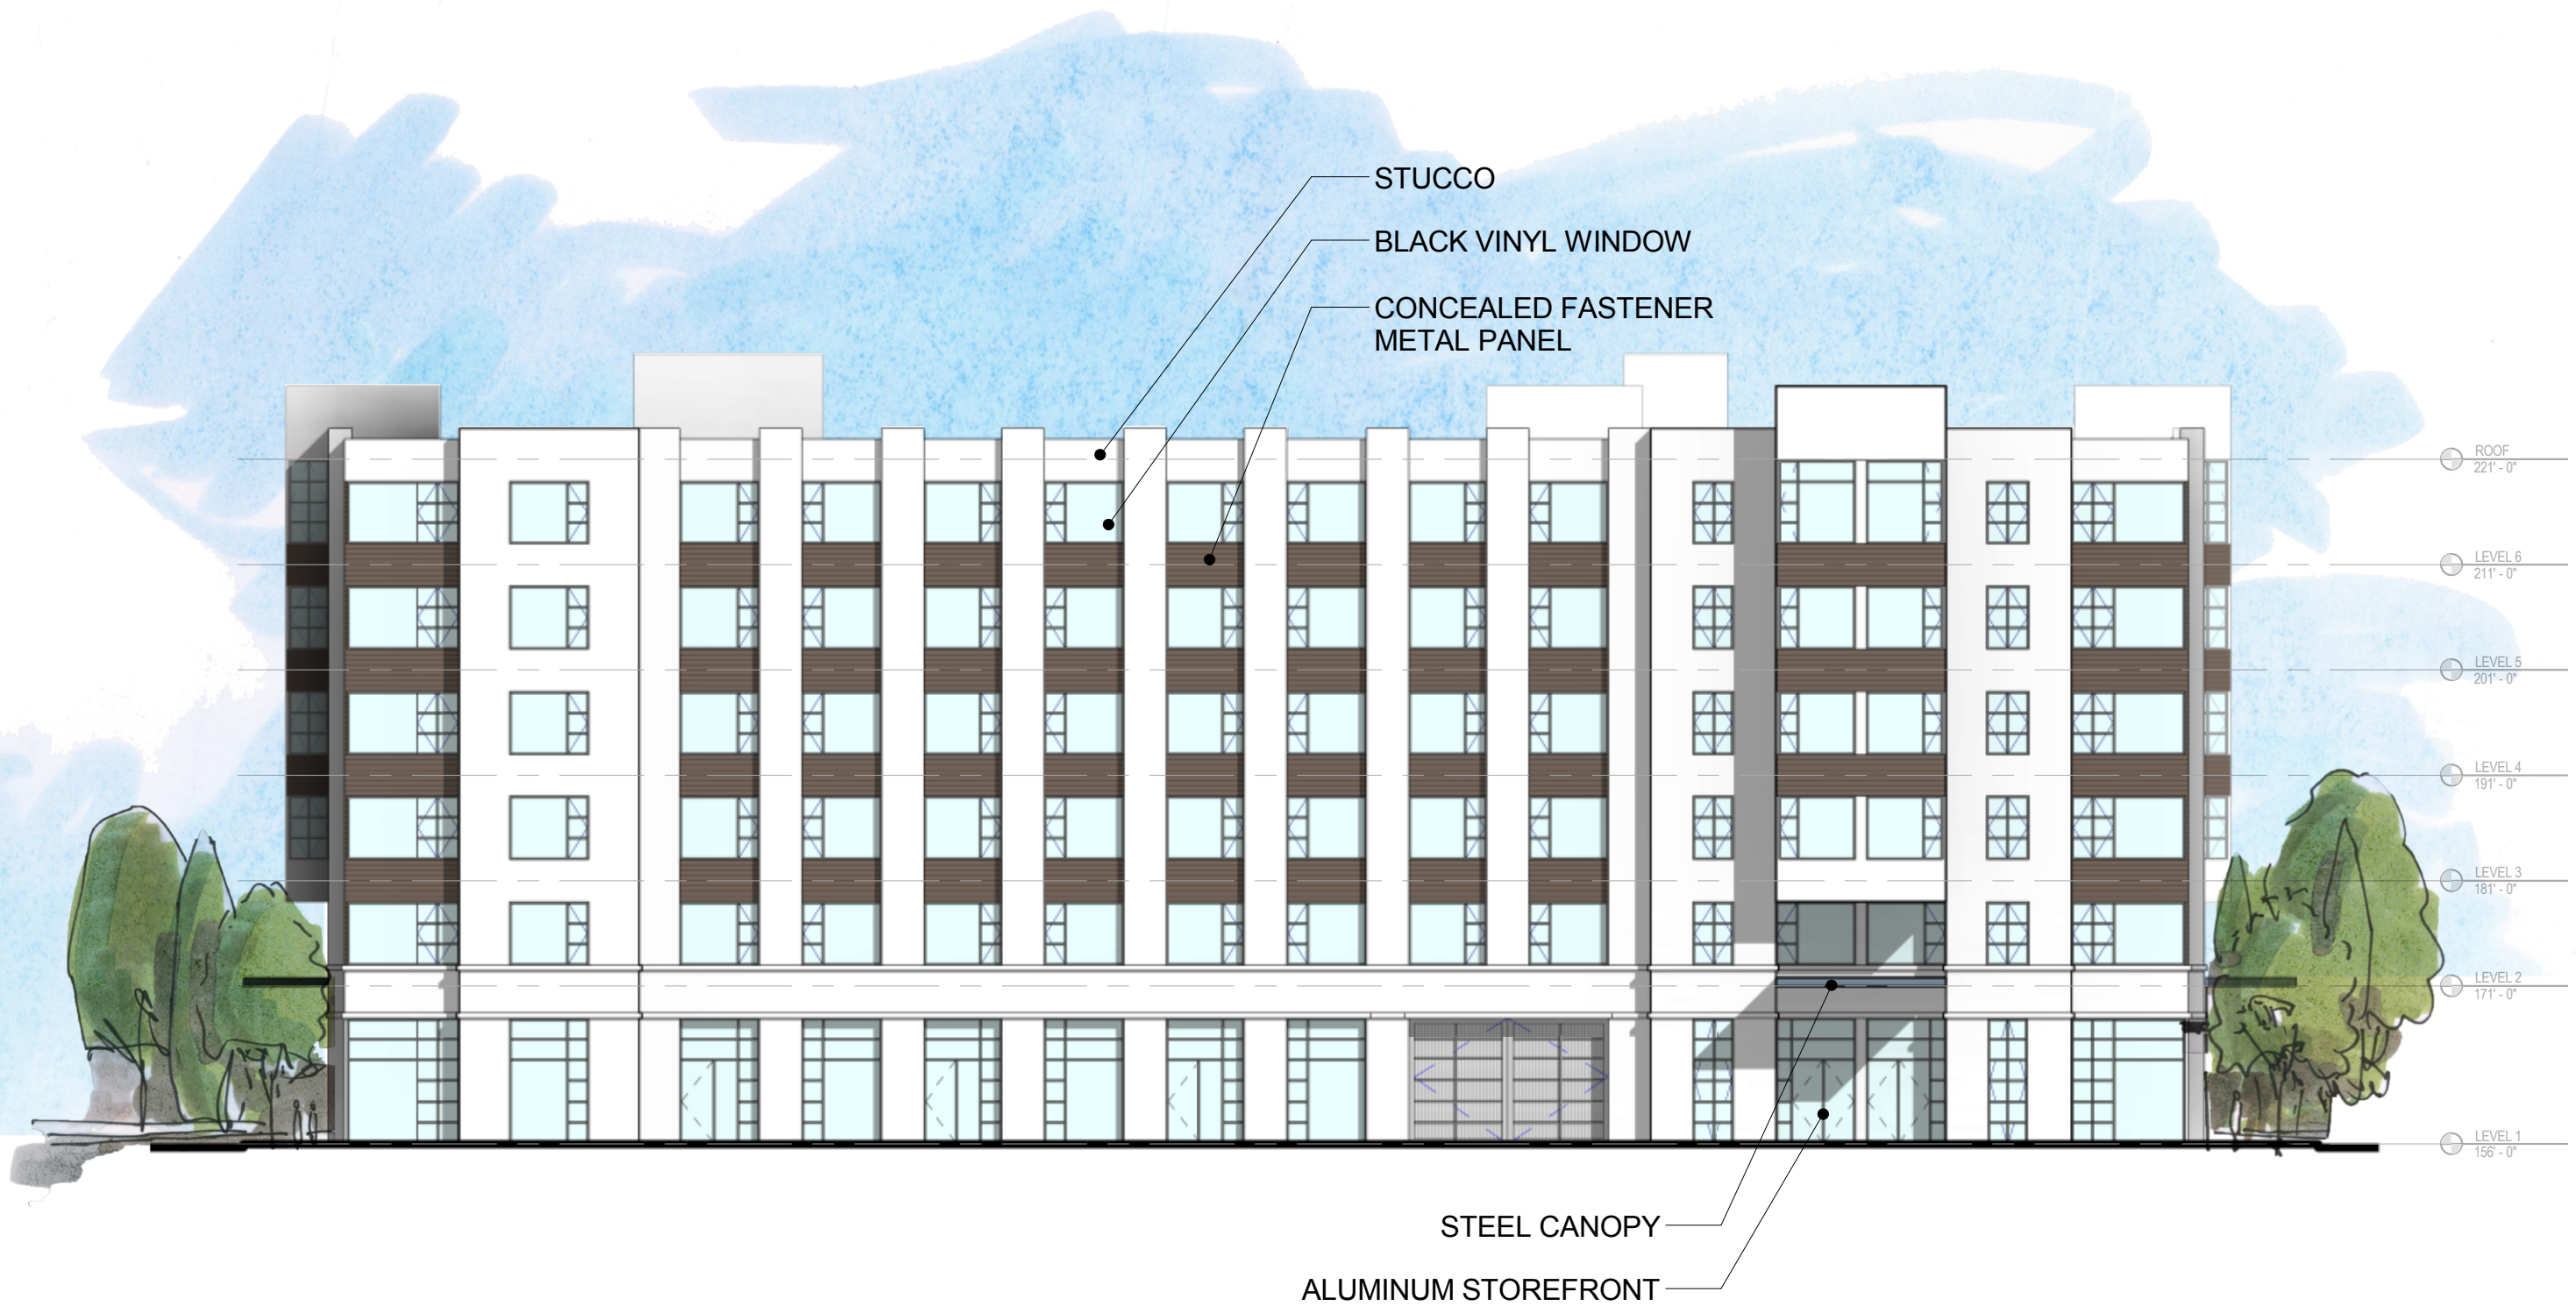

NE GLISAN ST

STUCCO

BLACK VINYL WINDOW

CONCEALED FASTENER
METAL PANEL

ROOF
221'-0"

LEVEL 6
211'-0"

LEVEL 5
201'-0"

LEVEL 4
191'-0"

LEVEL 3
181'-0"

LEVEL 2
171'-0"

LEVEL 1
156'-0"

STEEL CANOPY

ALUMINUM STOREFRONT

STUCCO

BLACK VINYL WINDOW

CONCEALED FASTENER
METAL PANEL

ROOF
221'-0"

LEVEL 6
211'-0"

LEVEL 5
201'-0"

LEVEL 4
191'-0"

LEVEL 3
181'-0"

LEVEL 2
171'-0"

LEVEL 1
156'-0"

STEEL CANOPY