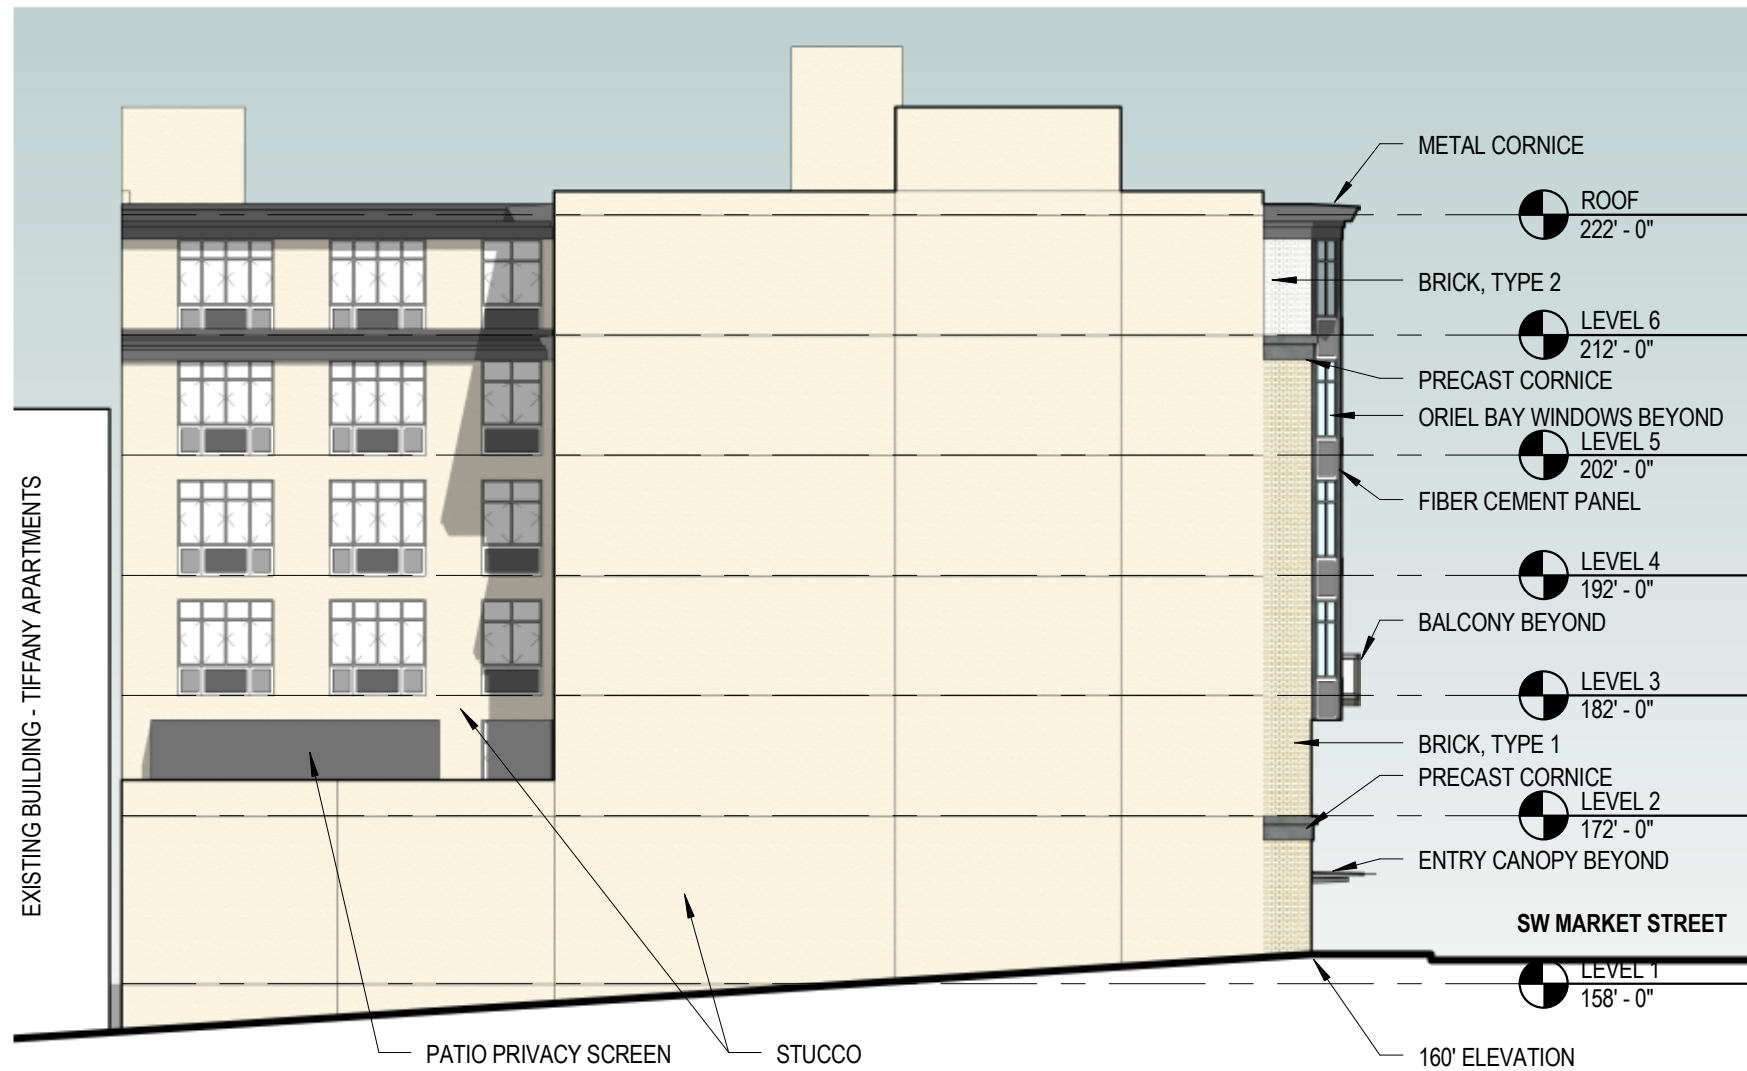

STREETCAR

SW 11TH

SW MARKET

EXISTING BUILDING - TIFFANY APARTMENTS

BUILT UP ROOF WITH 180 SF OF FLOW THROUGH STORMWATER PLANTERS

PATIOS W/ PAVERS AND PRIVACY FENCES (4)

SECTION #1