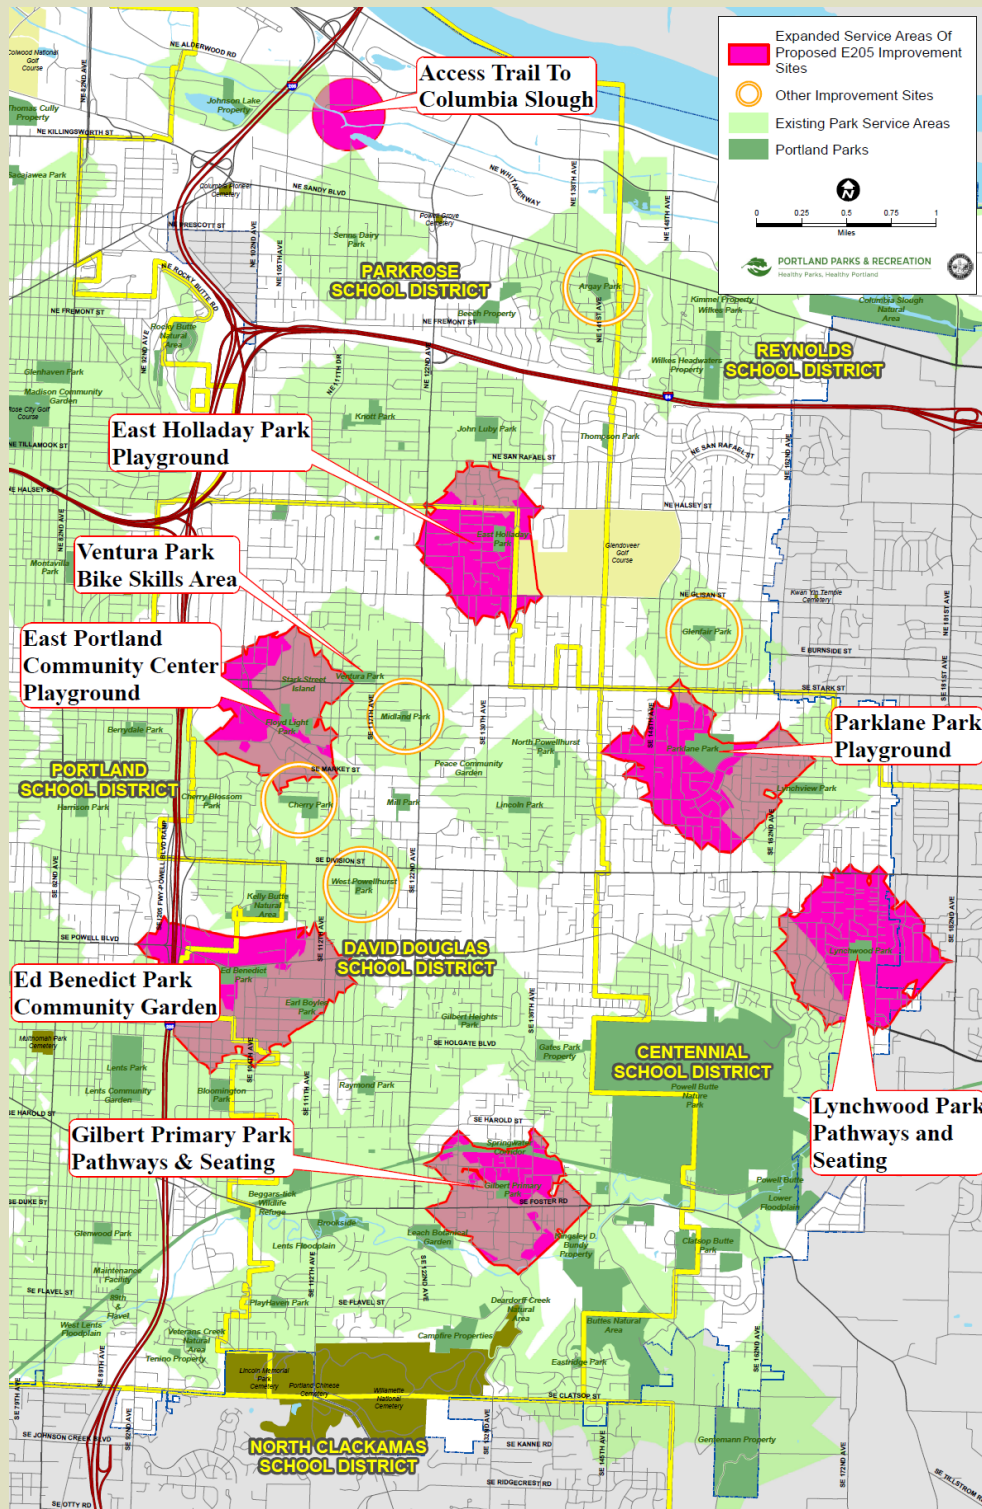

- Glenfair Park

After

Projects also under the E205 umbrella

- Argay Park
- Cherry Park
- West Powellhurst Park
- Midland Park (coming soon)
- Columbia Slough Natural Area
Trail to Boat Launch (in 2014)

And also...

- Ventura Park

And...

- Ed Benedict Park Community Garden

With E205, families throughout East Portland have increased access to Parks

Target Budget:

General Fund: \$500,000 G.F.

Leverage: up to \$500,000 =

up to \$1,000,000