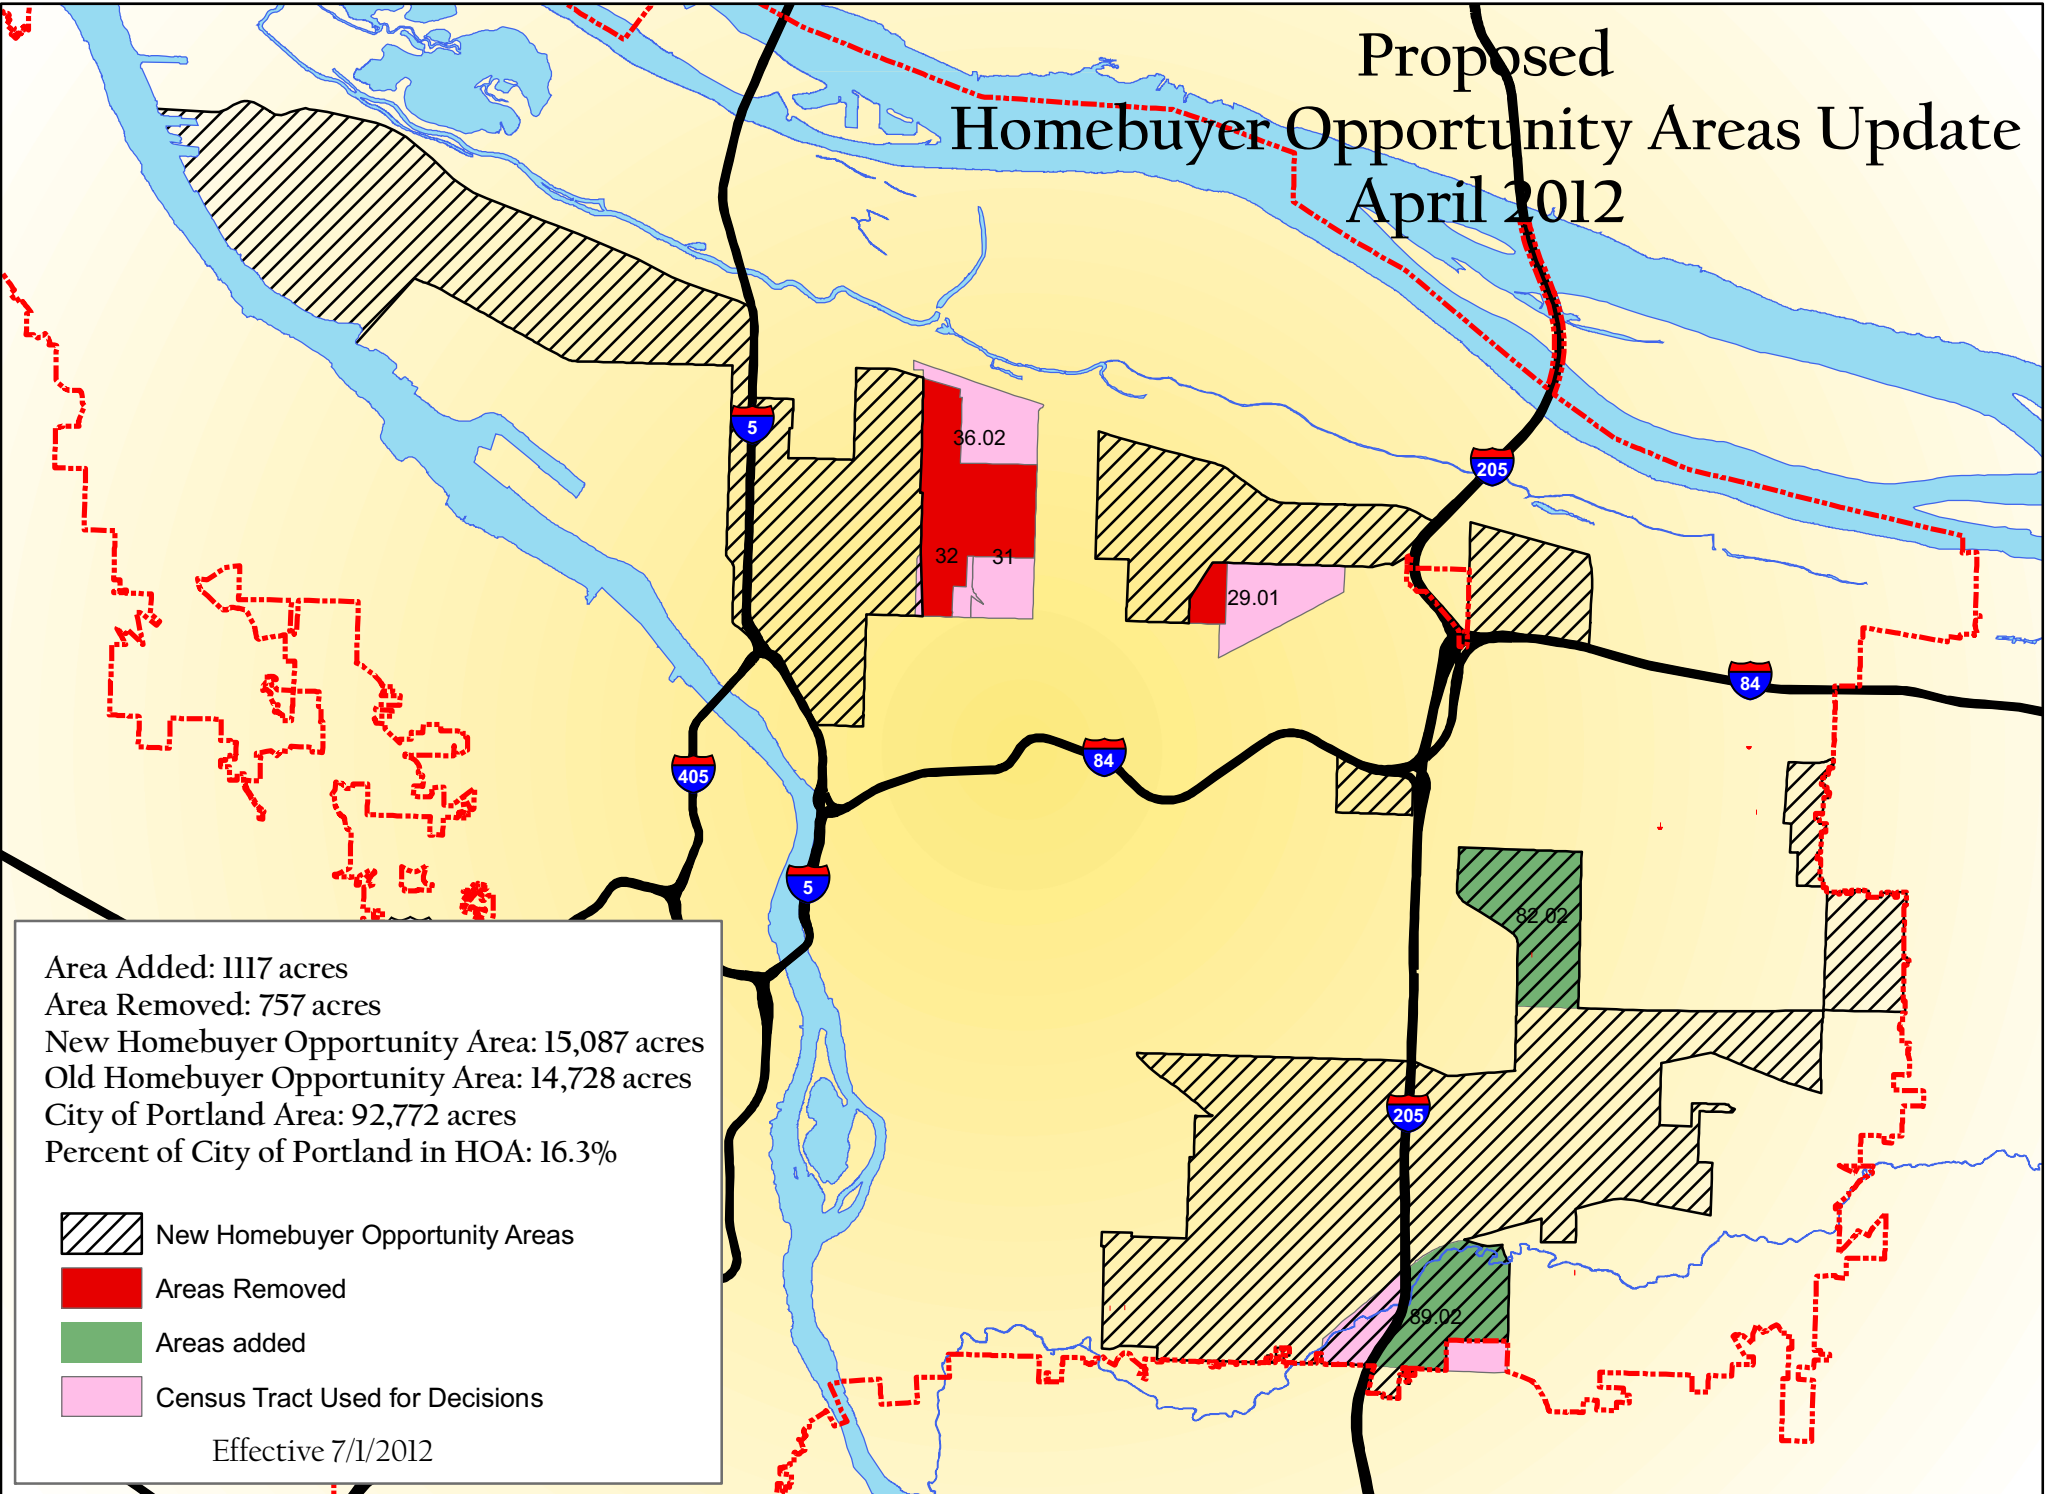

Proposed Homebuyer Opportunity Areas Update April 2012

Area Added: 1117 acres
 Area Removed: 757 acres
 New Homebuyer Opportunity Area: 15,087 acres
 Old Homebuyer Opportunity Area: 14,728 acres
 City of Portland Area: 92,772 acres
 Percent of City of Portland in HOA: 16.3%

-  New Homebuyer Opportunity Areas
-  Areas Removed
-  Areas added
-  Census Tract Used for Decisions

Effective 7/1/2012