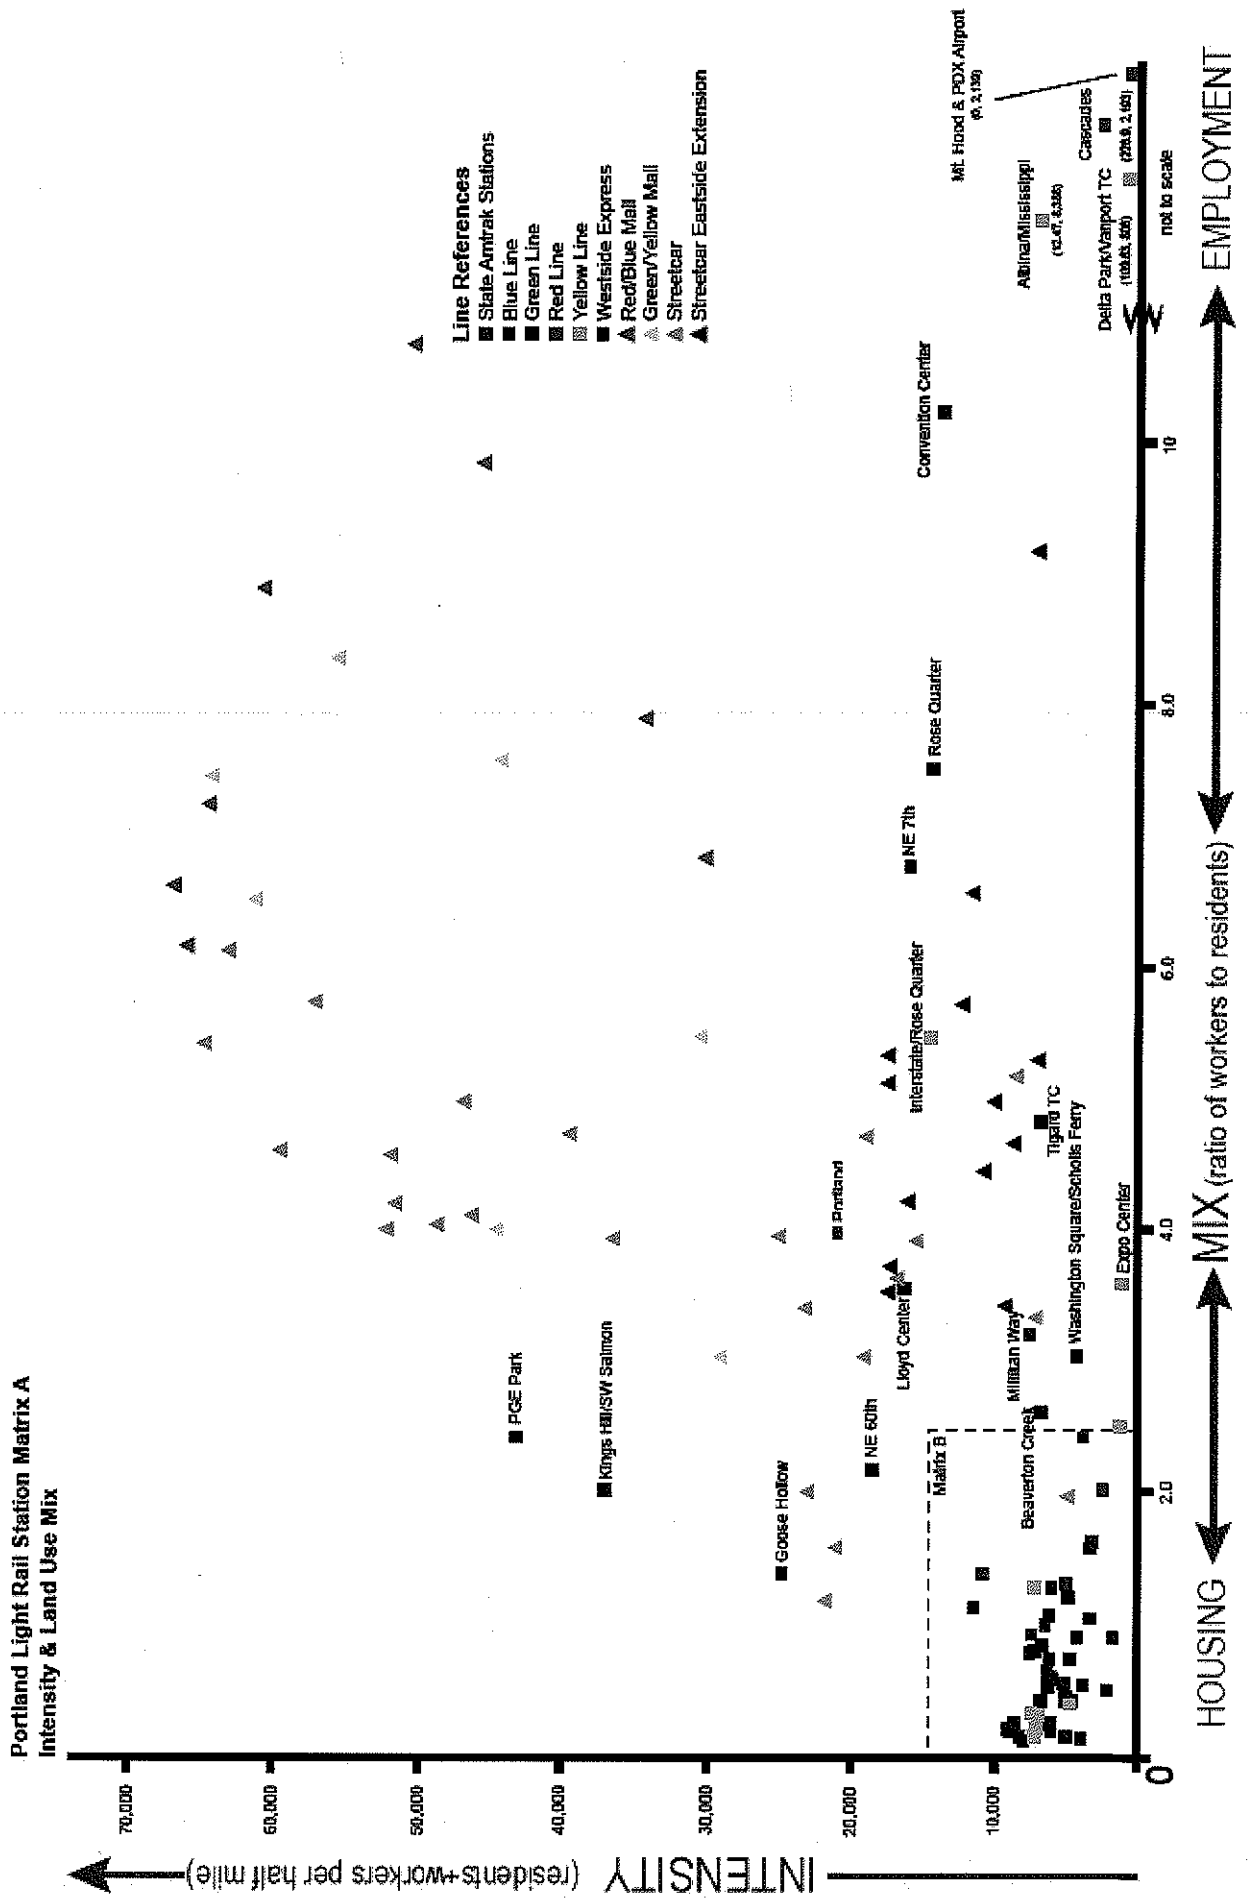

Portland Mix + Intensity Matrix