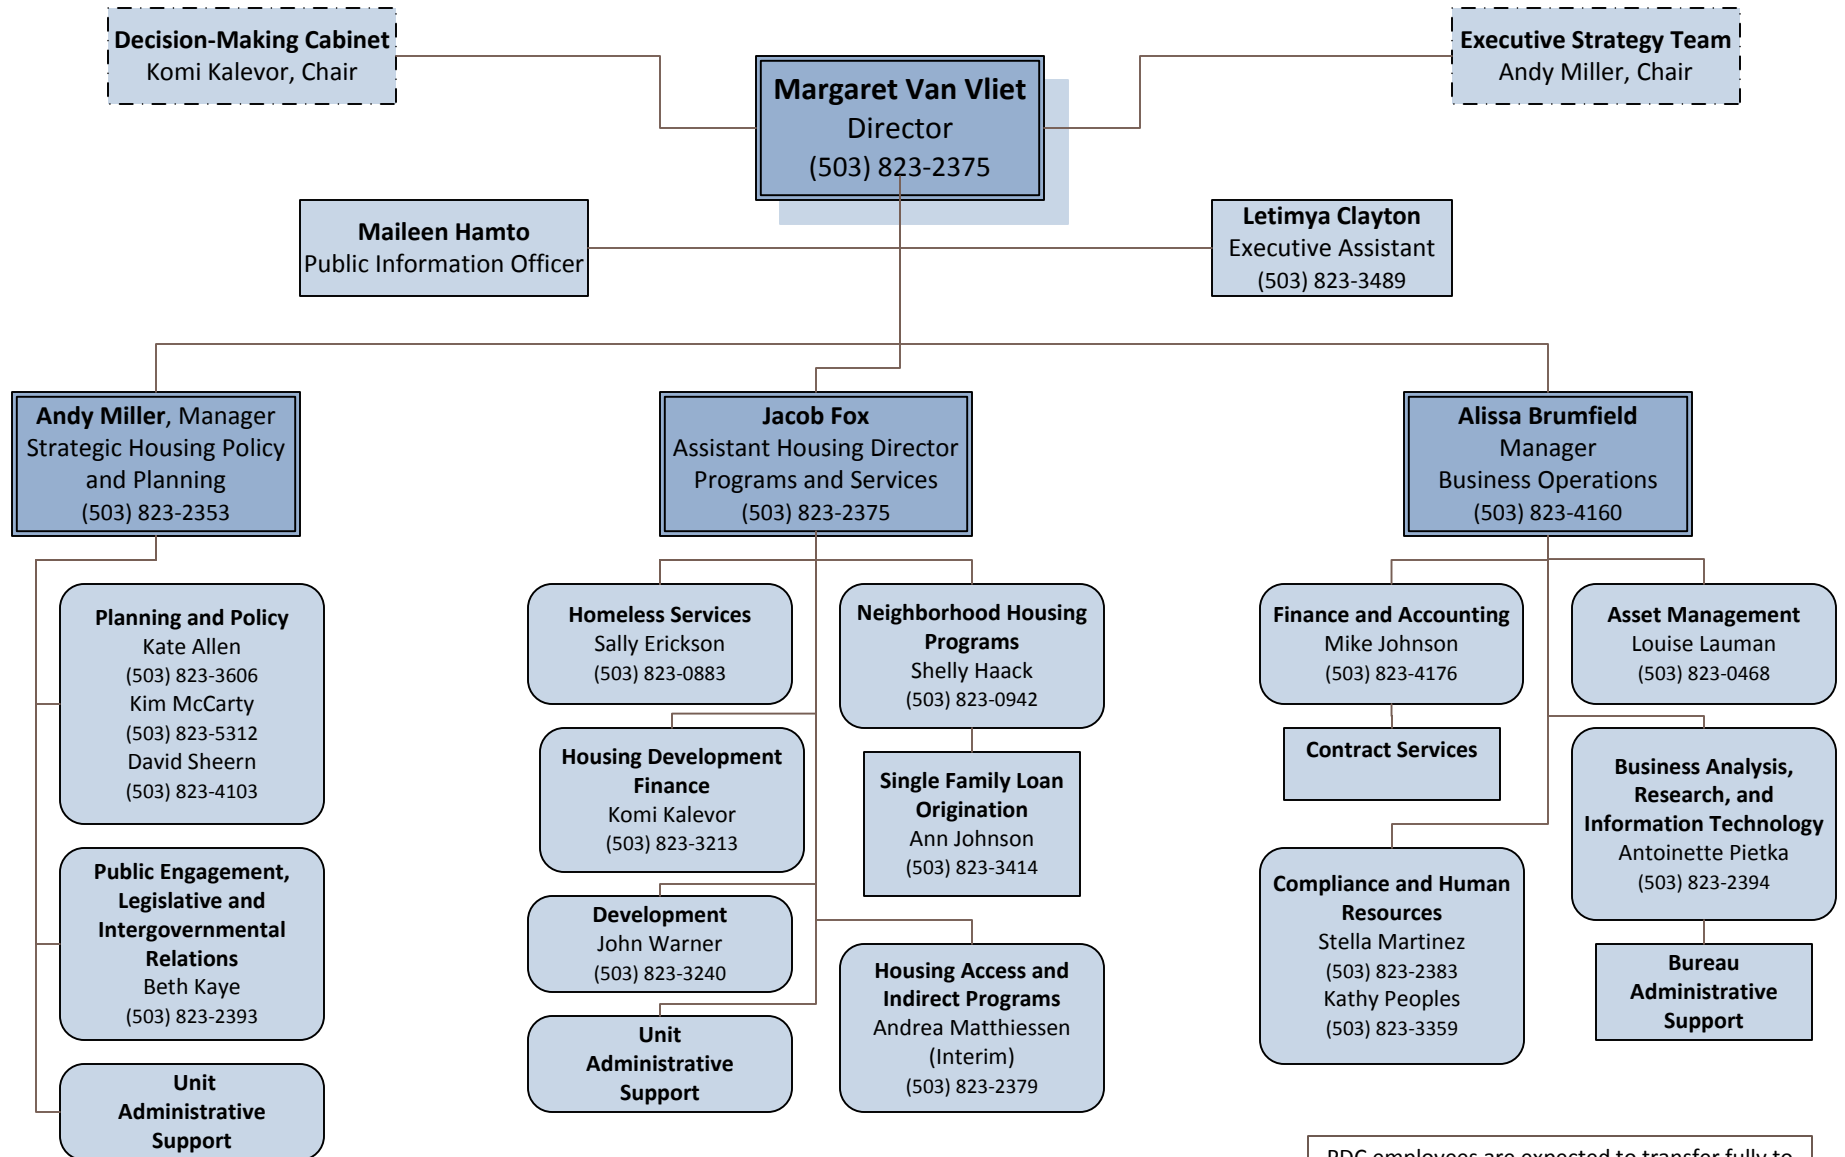

# Portland Housing Bureau Functional Organization Chart

Effective February 1, 2010

PDC employees are expected to transfer fully to the City of Portland on July 1, 2010