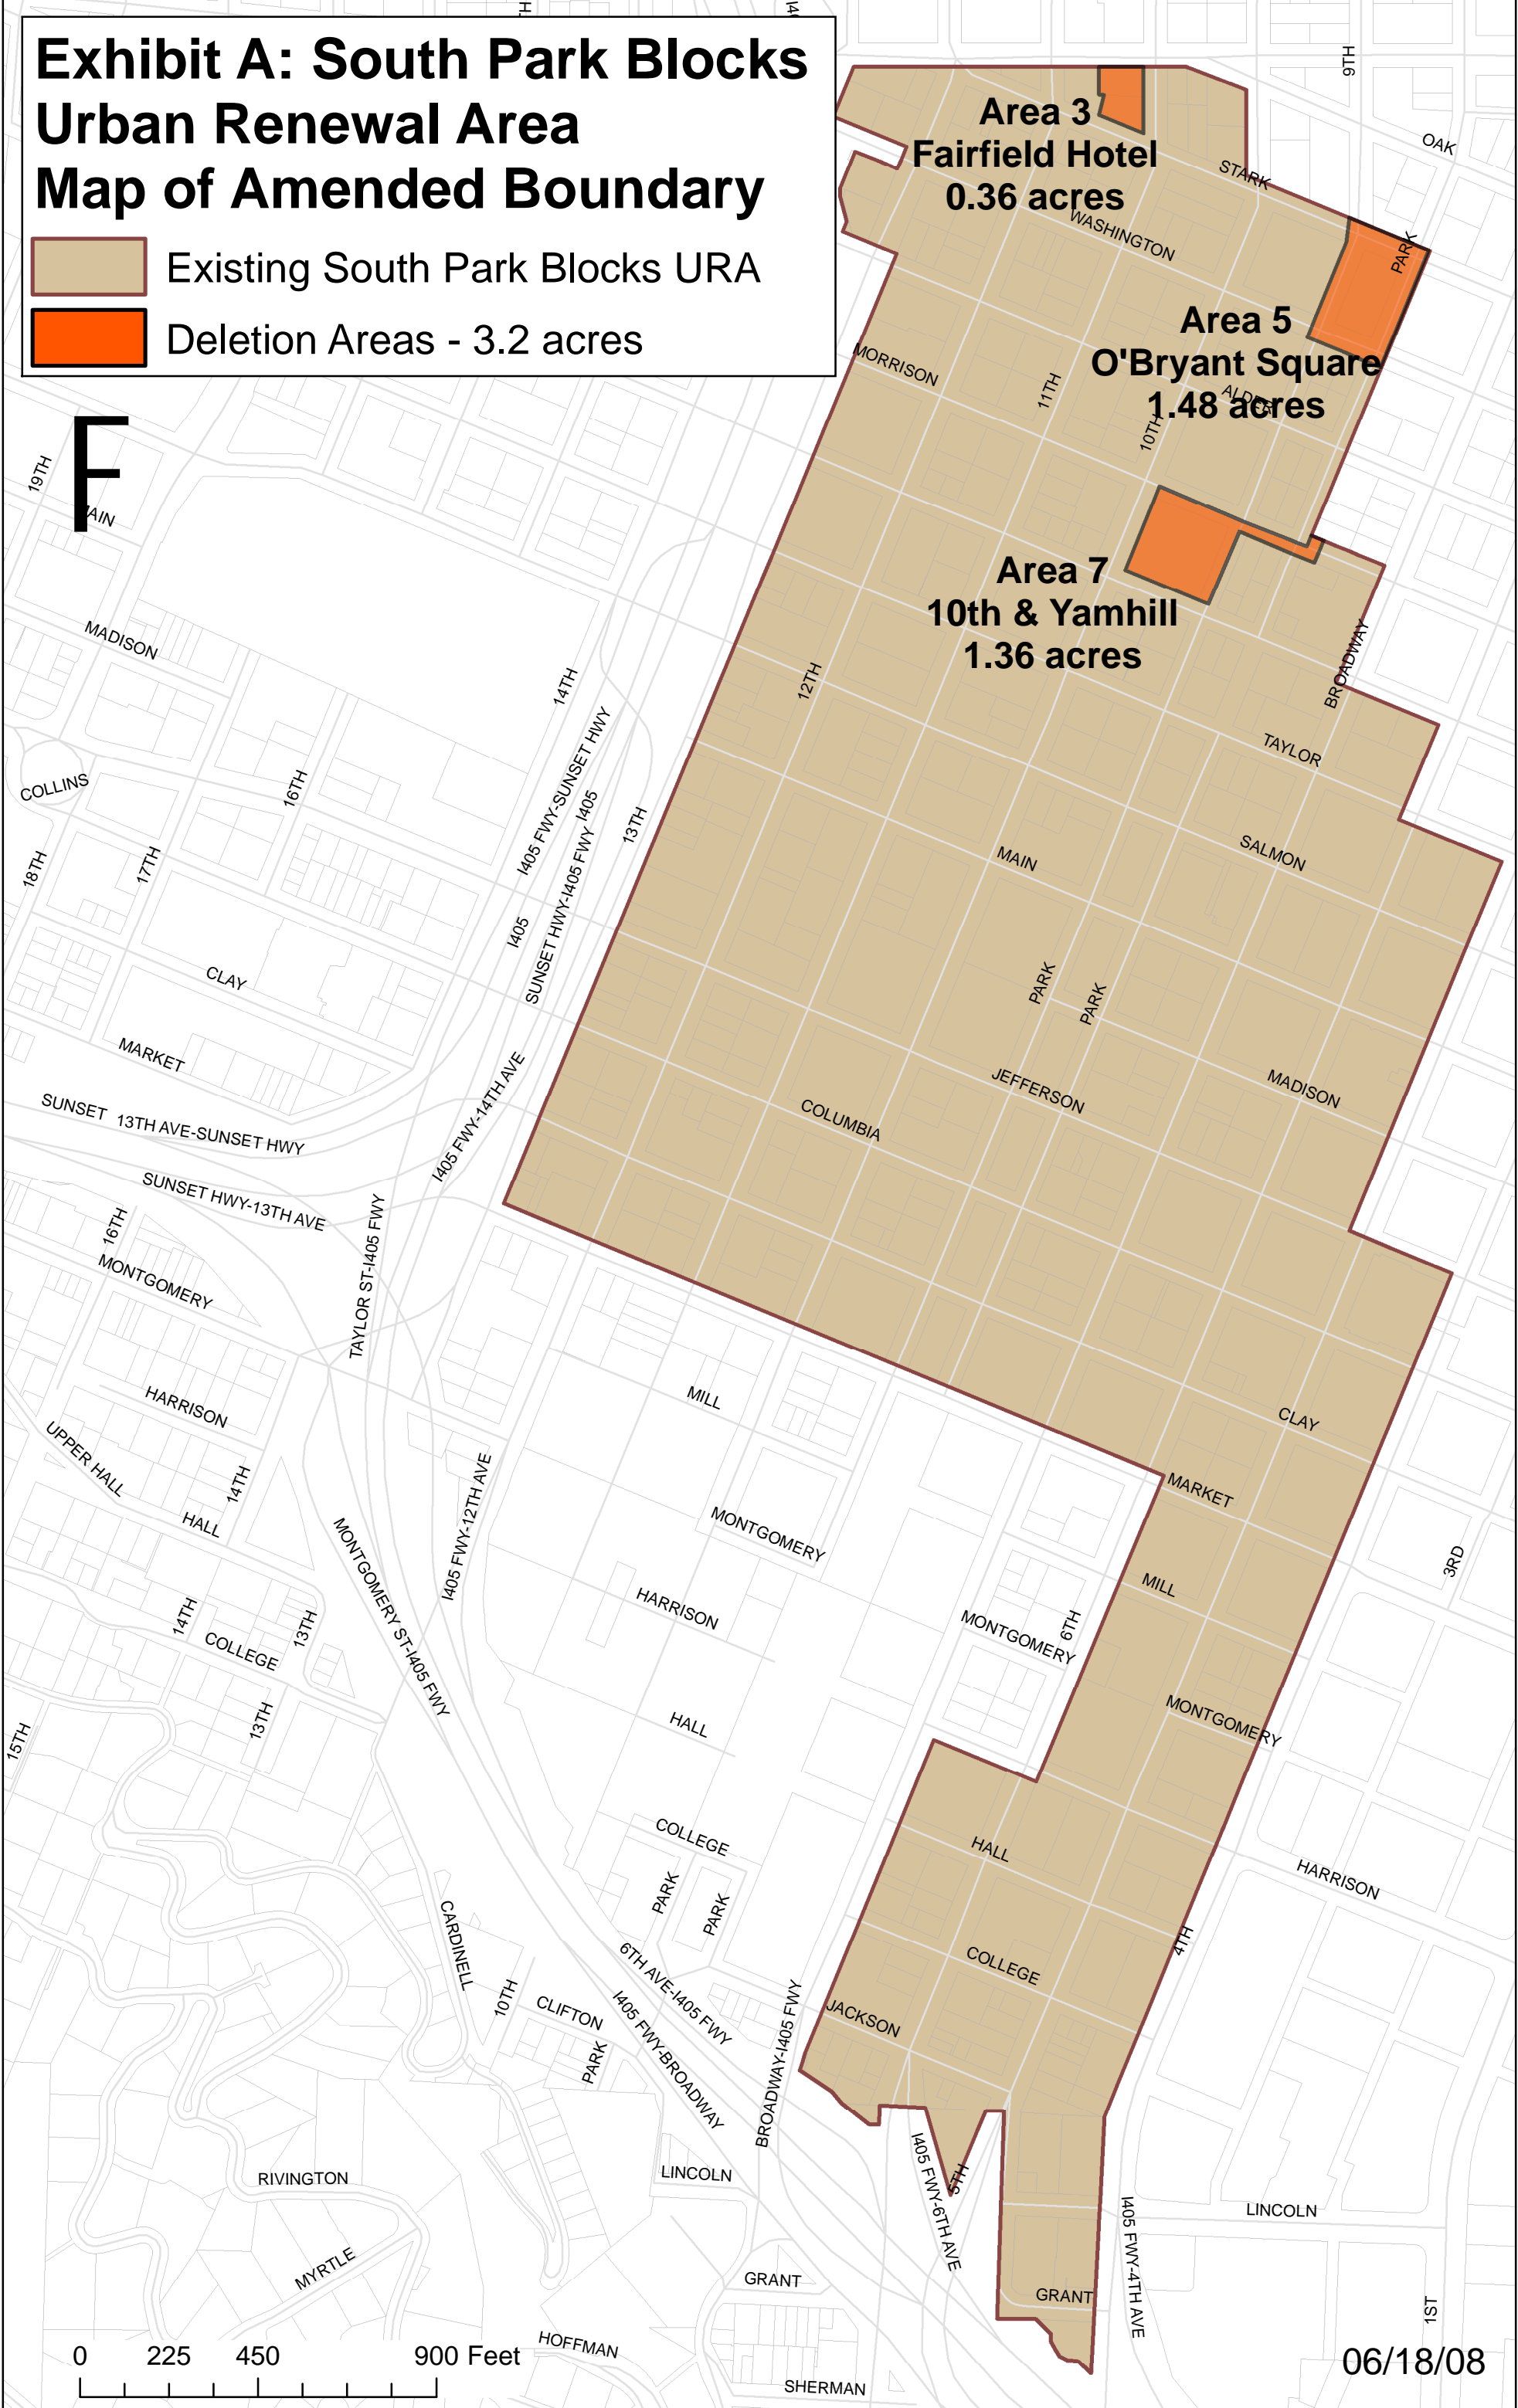

Exhibit A: South Park Blocks Urban Renewal Area Map of Amended Boundary

-  Existing South Park Blocks URA
-  Deletion Areas - 3.2 acres

F

0 225 450 900 Feet

06/18/08