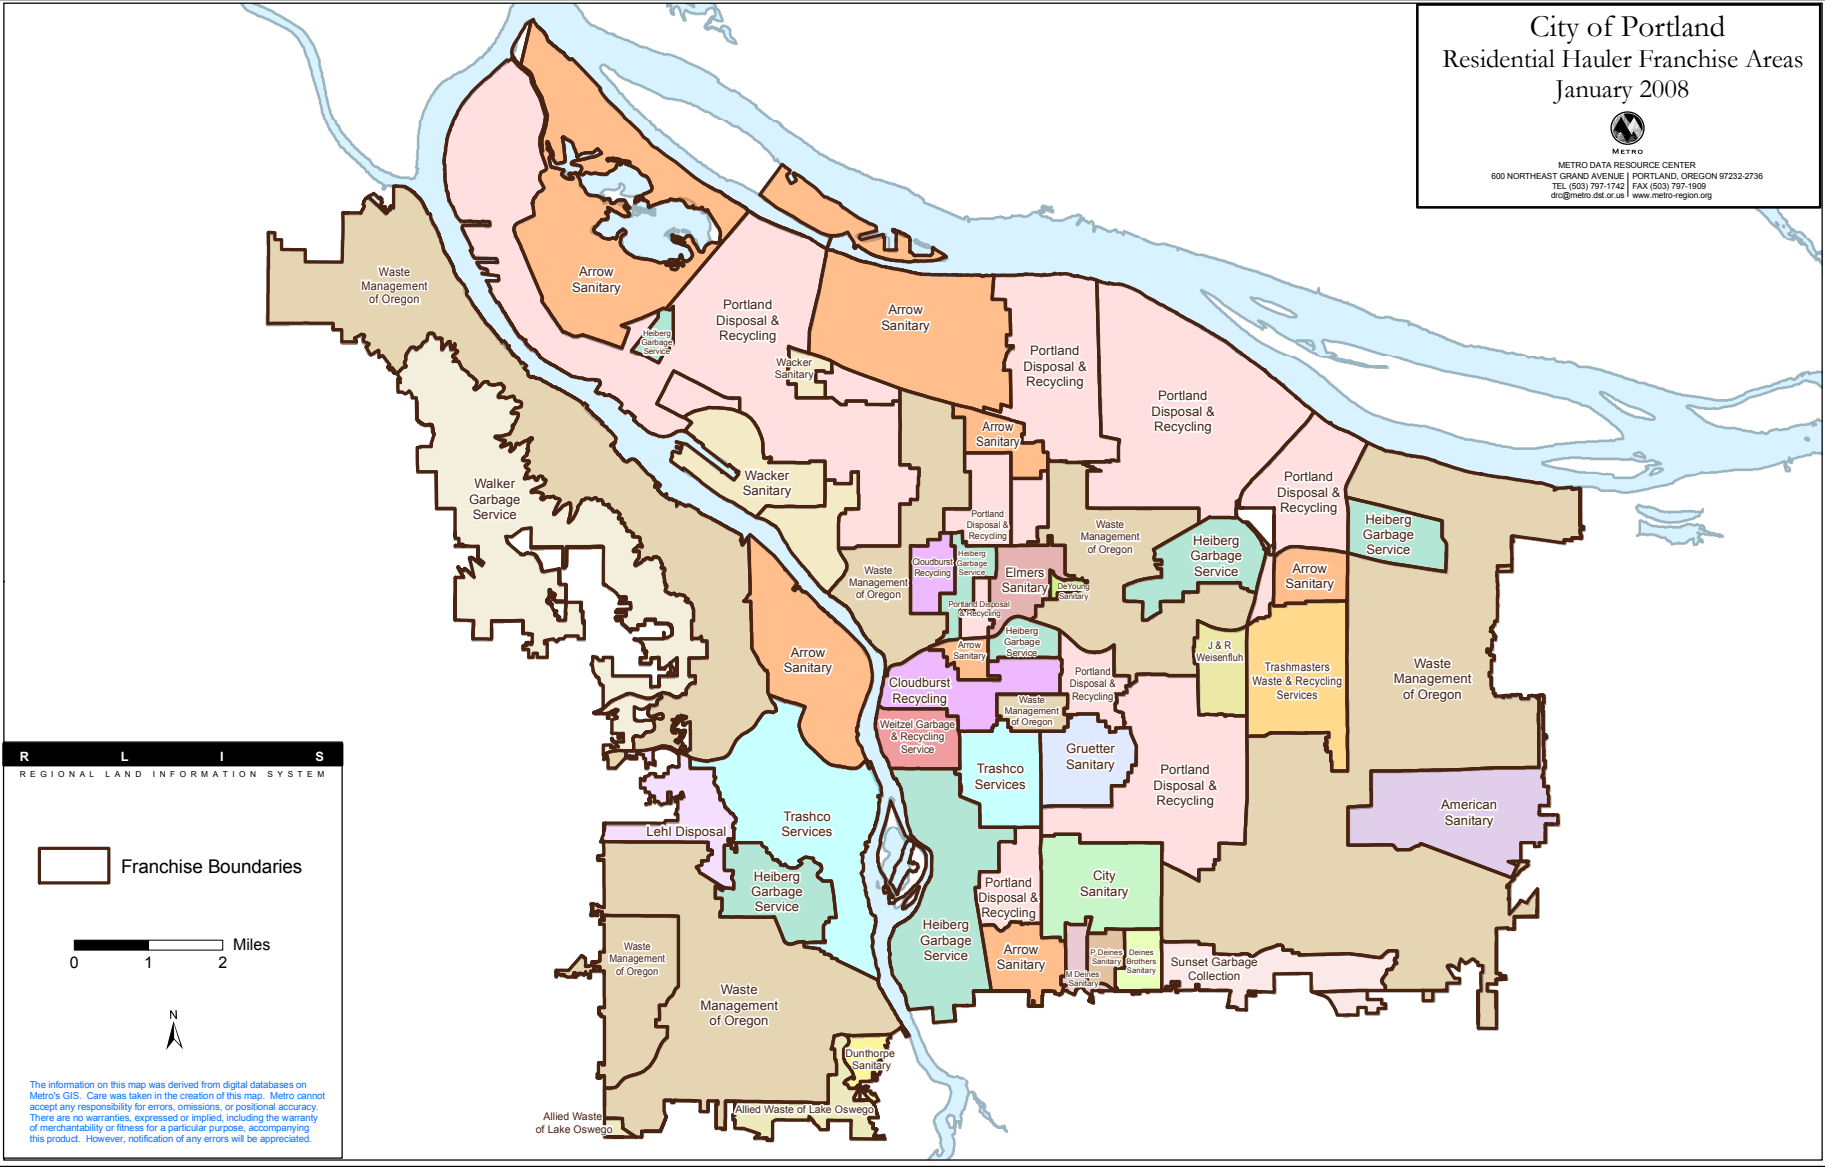

City of Portland Residential Hauler Franchise Areas January 2008

R L I S
REGIONAL LAND INFORMATION SYSTEM

Franchise Boundaries

0 1 2 Miles

N