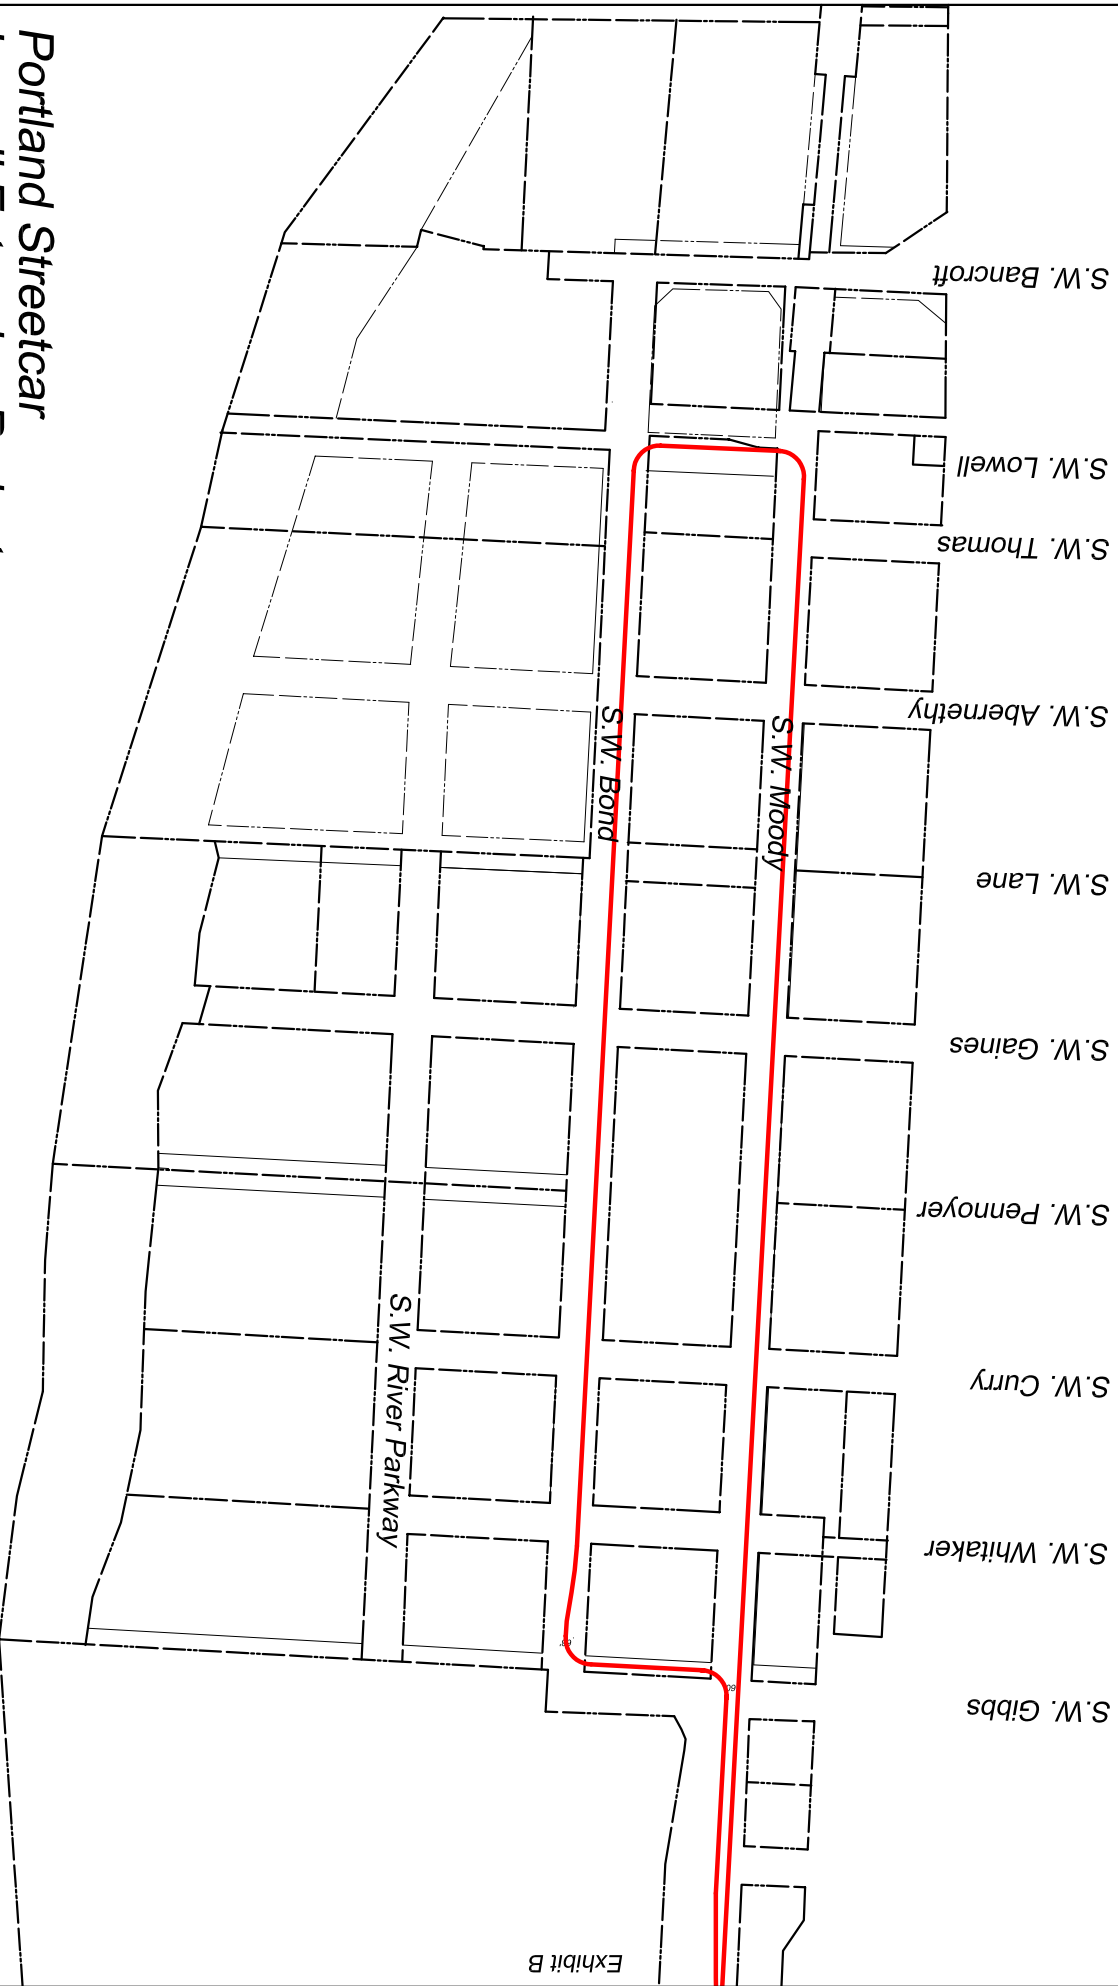

Portland Streetcar Lowell Extension Project Alignment Map

Exhibit B

NOTE: Drawing not to scale

revised 6/5/06