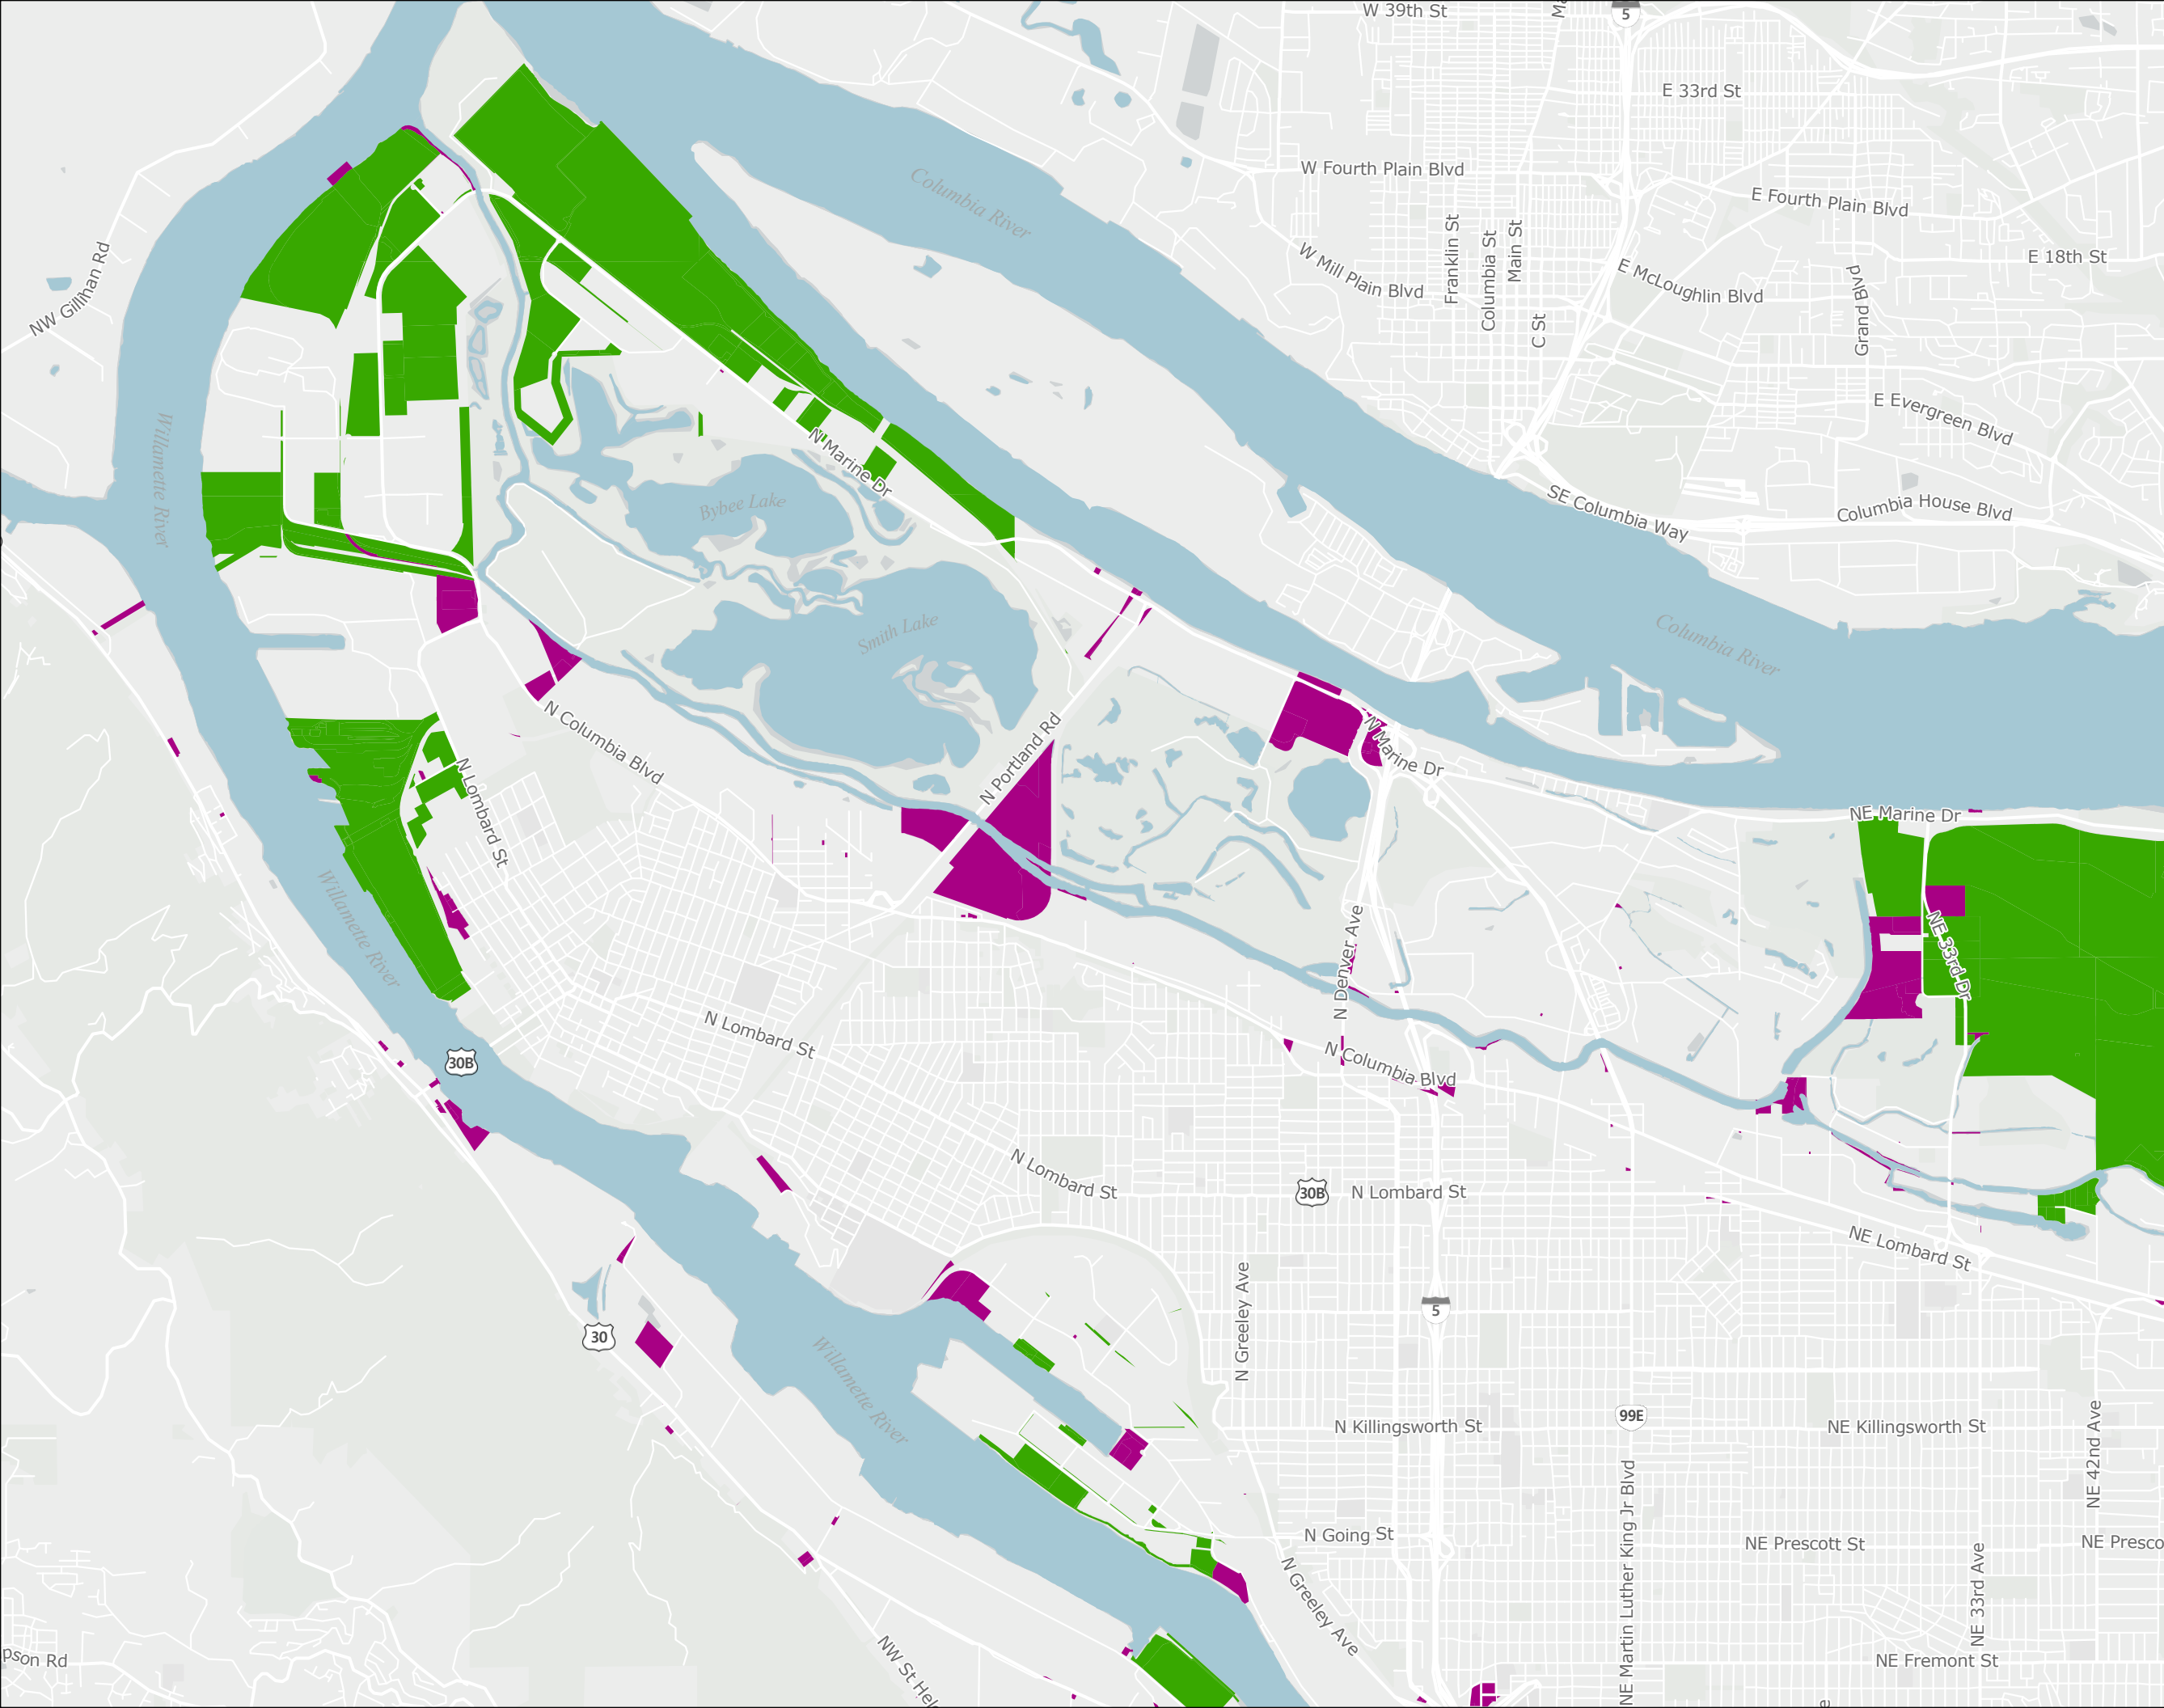

March 31, 2024

City of Portland ||
Bureau of Planning and Sustainability ||
Geographic Information Systems

Publicly Owned Industrial Land

Legend

Owner

 Port of Portland

 Other Public Ownership

The information on this map was derived from City of Portland GIS databases. Care was taken in the creation of this map but it is provided "as is". The City of Portland cannot accept any responsibility for error, omissions or positional accuracy.