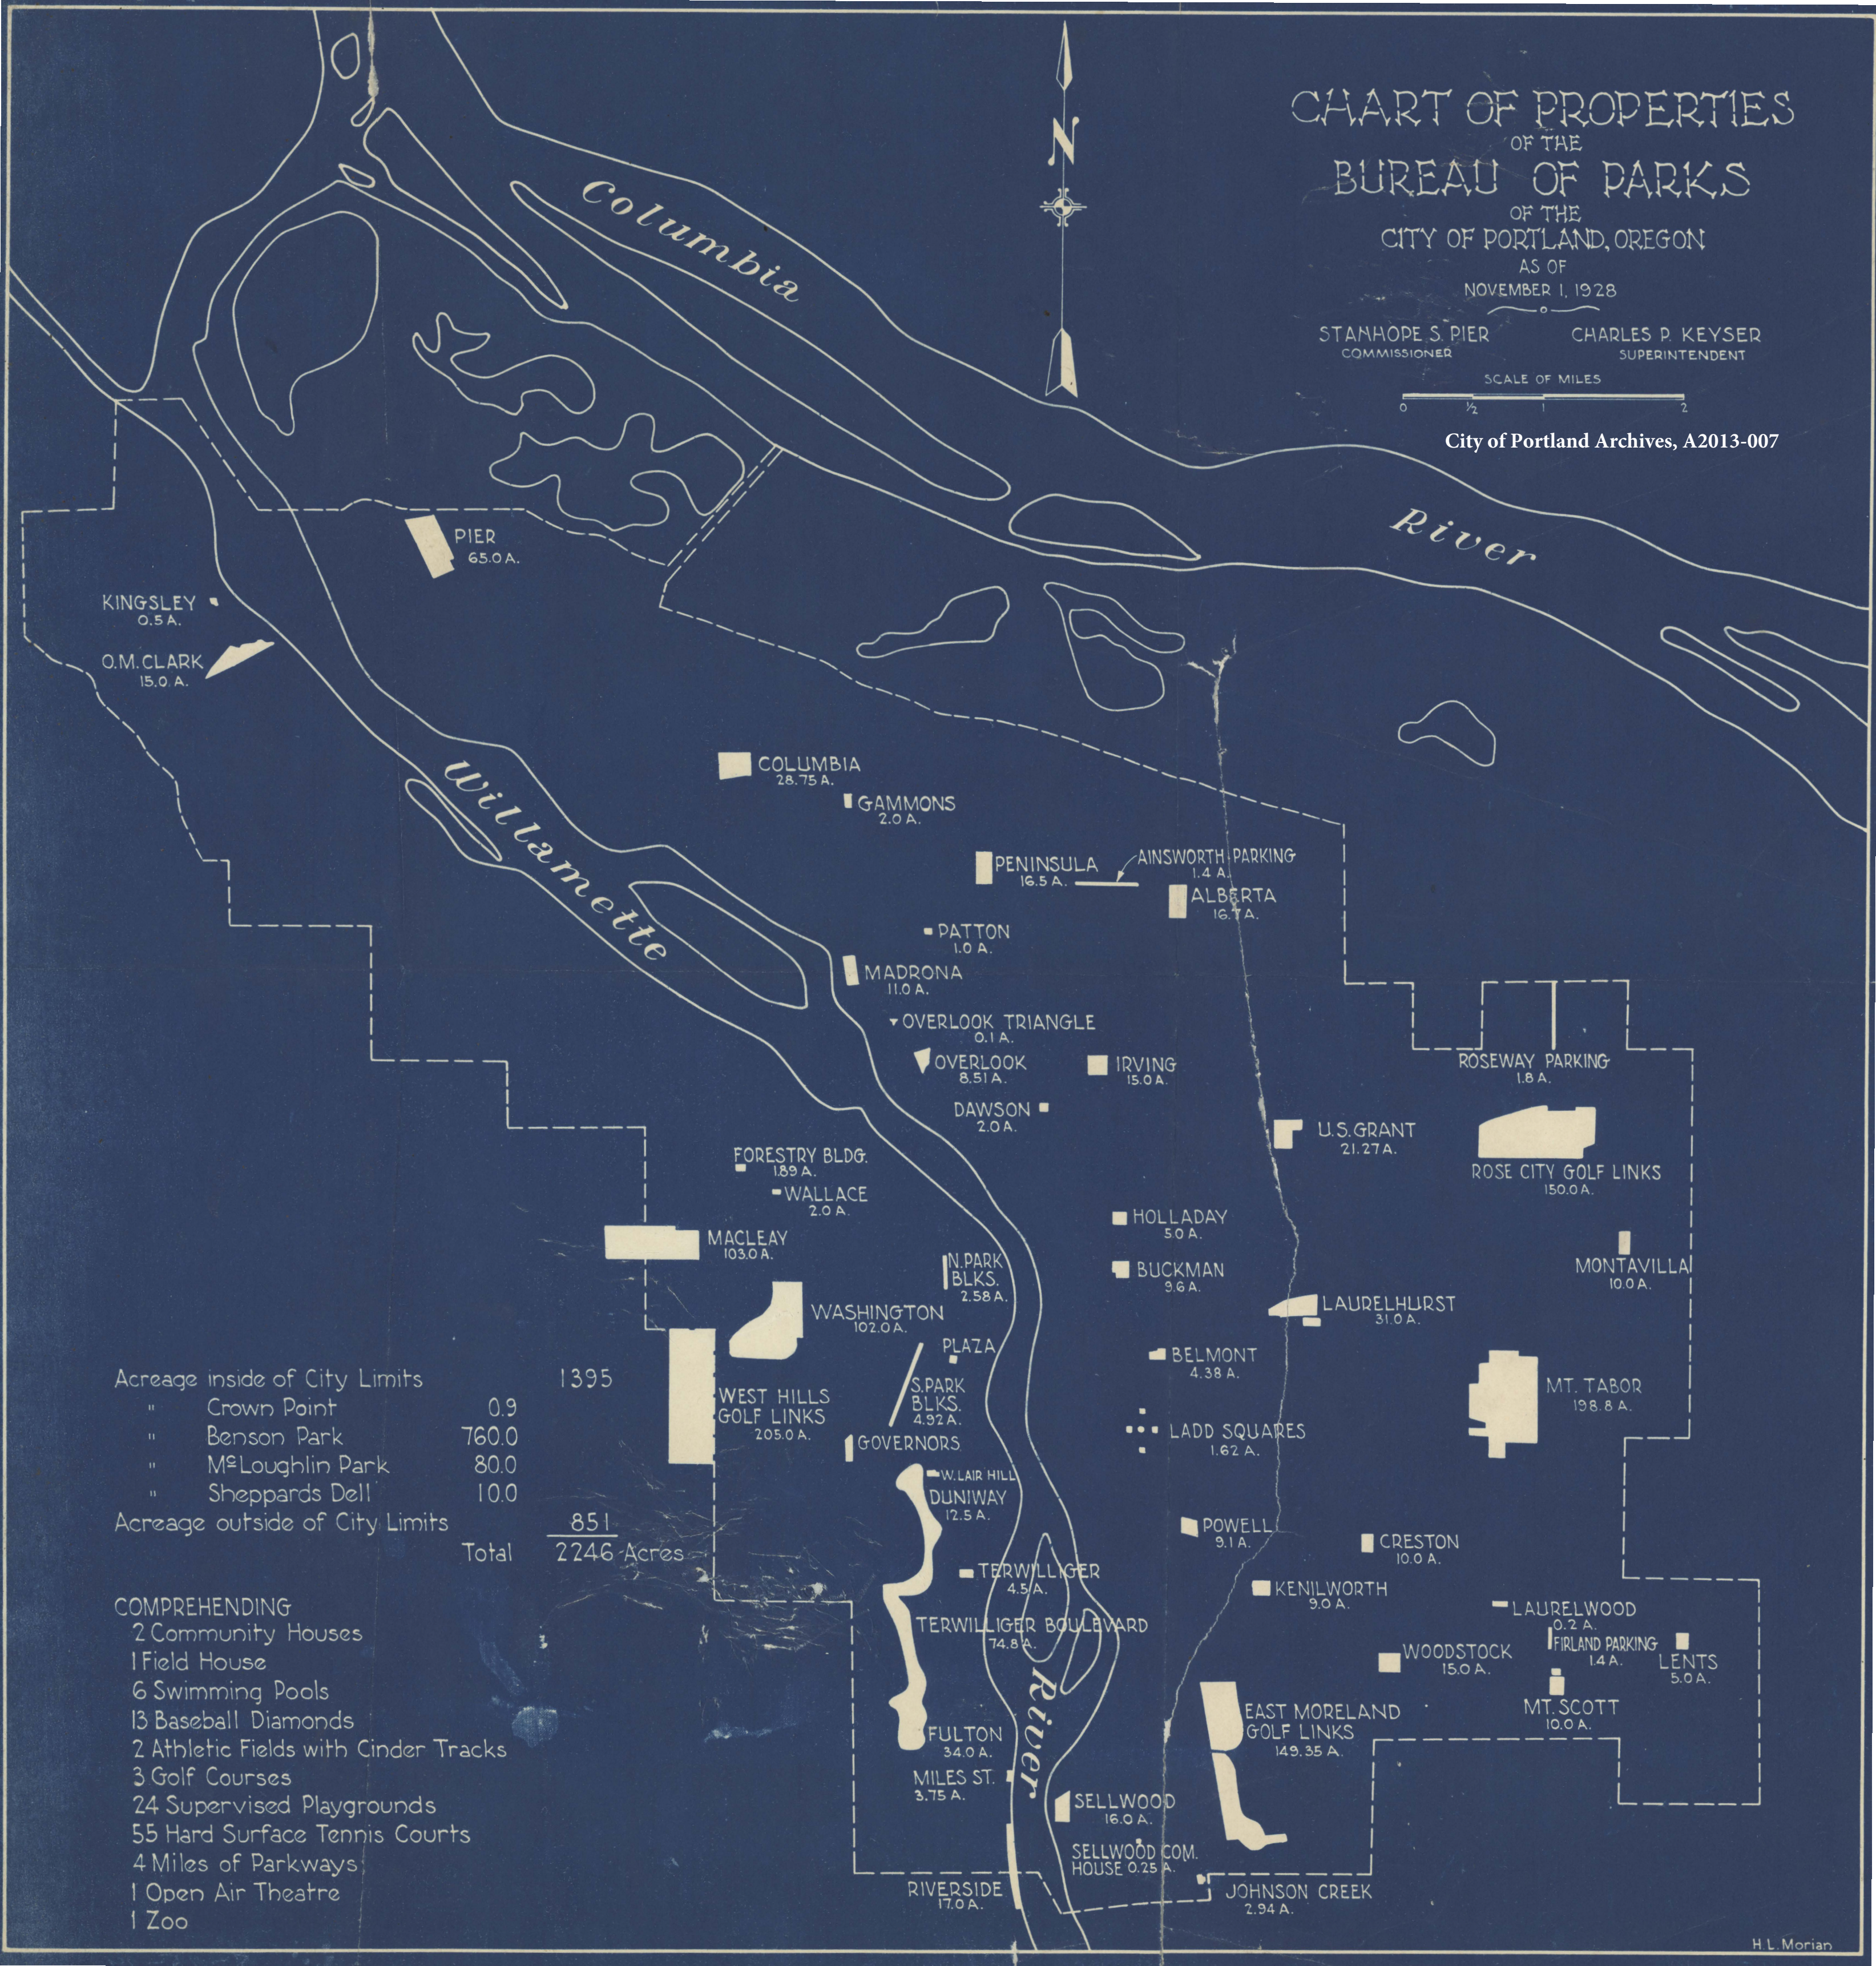

CHART OF PROPERTIES OF THE BUREAU OF PARKS

OF THE
CITY OF PORTLAND, OREGON
AS OF
NOVEMBER 1, 1928

STANHOPE S. PIER
COMMISSIONER

CHARLES P. KEYSER
SUPERINTENDENT

SCALE OF MILES

City of Portland Archives, A2013-007

Acreege inside of City Limits

"	Crown Point	0.9
"	Benson Park	760.0
"	M ^c Loughlin Park	80.0
"	Sheppards Dell	10.0

Acreege outside of City Limits

	851
Total	2246 Acres

COMPREHENDING

- 2 Community Houses
- 1 Field House
- 6 Swimming Pools
- 13 Baseball Diamonds
- 2 Athletic Fields with Cinder Tracks
- 3 Golf Courses
- 24 Supervised Playgrounds
- 55 Hard Surface Tennis Courts
- 4 Miles of Parkways
- 1 Open Air Theatre
- 1 Zoo