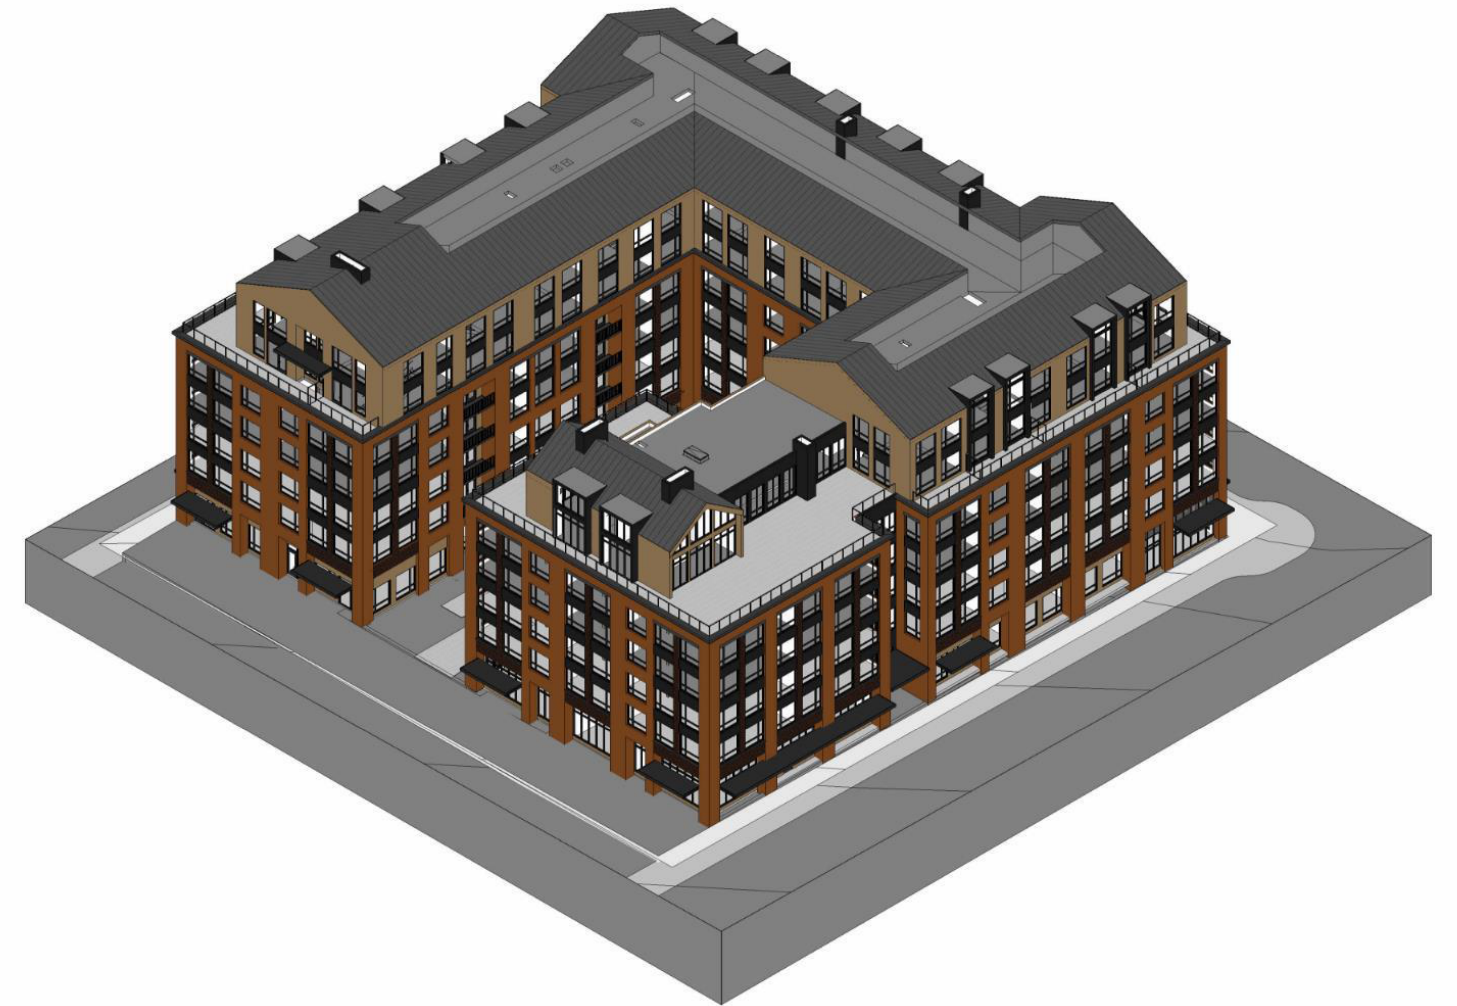

**MEETS HEIGHT LIMIT**

- 6 STORY BUILDING
- 67' HEIGHT
- 195,000 SF FAR

**HEIGHT MODIFICATION REQUESTED**

- 7 STORY BUILDING
- 86' HEIGHT TO MID POINT OF GABLE
- 195,000 SF FAR