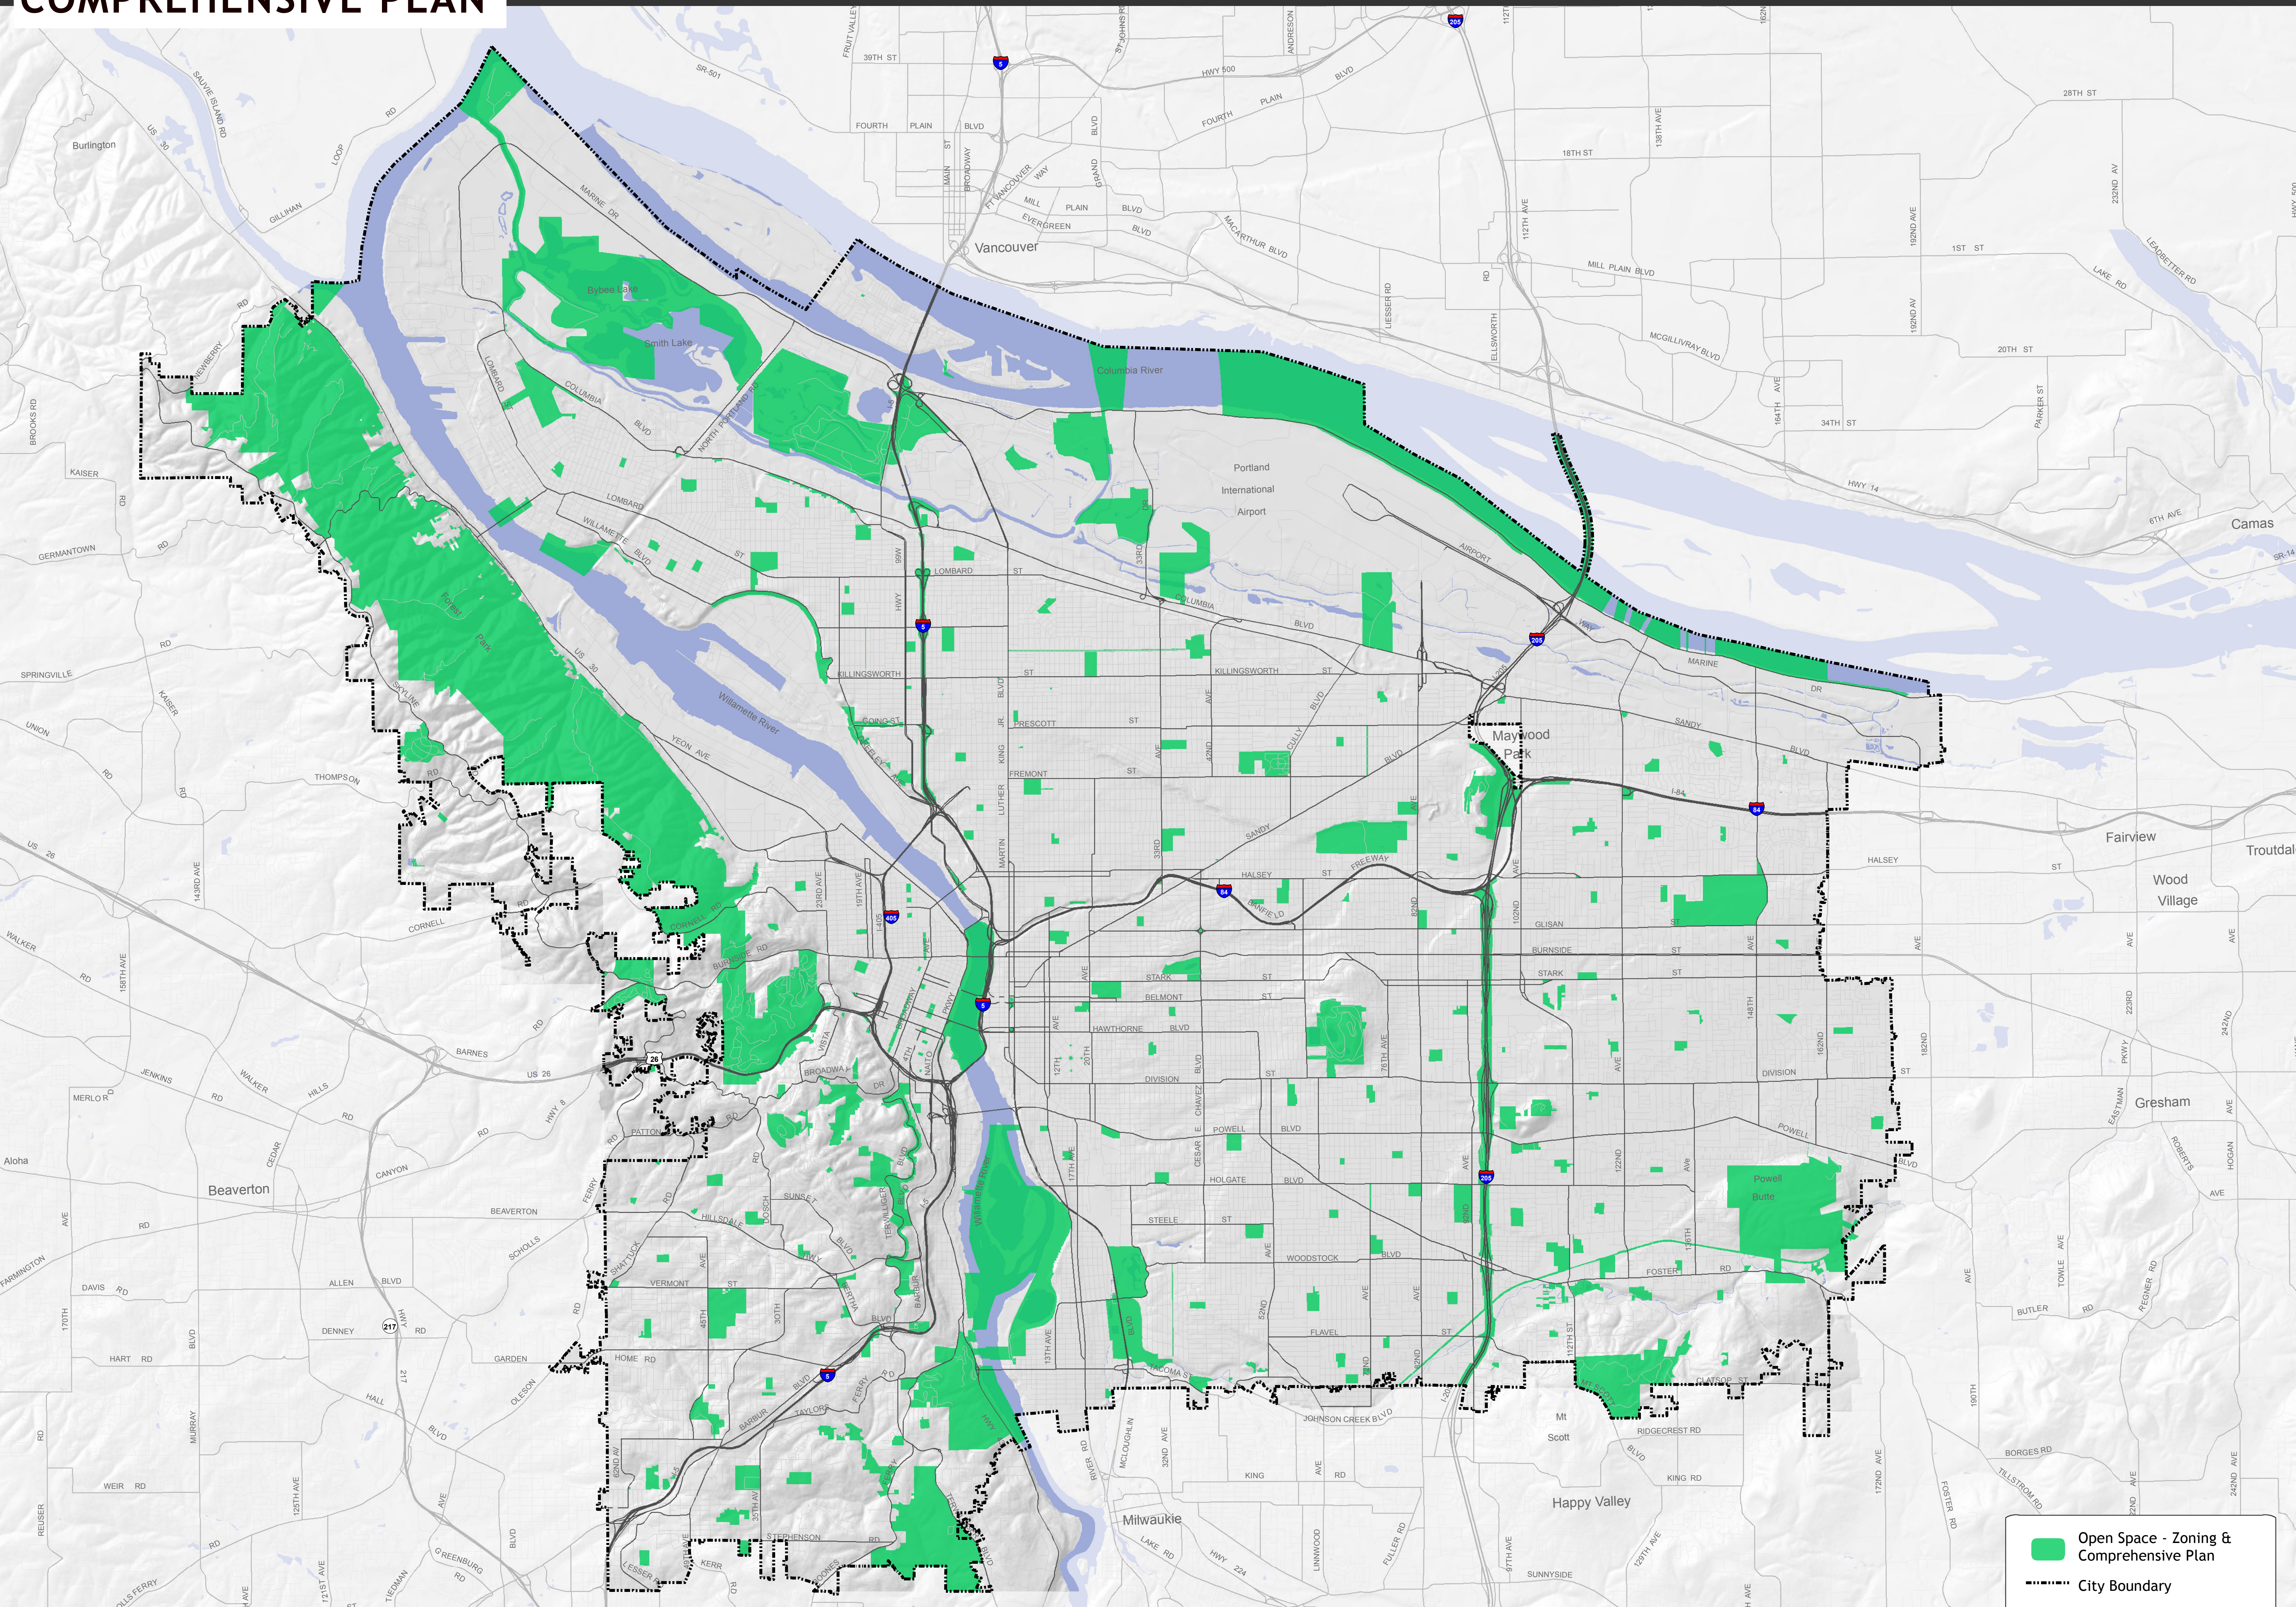

COMPREHENSIVE PLAN

Open Space - Zoning & Comprehensive Plan
 City Boundary

Comprehensive Plan designations maintained by Bureau of Planning and Sustainability (June 2012).

Bureau of Planning and Sustainability
Innovation. Collaboration. Practical Solutions.
City of Portland, Oregon
Sam Adams, Mayor • Susan Anderson, Director