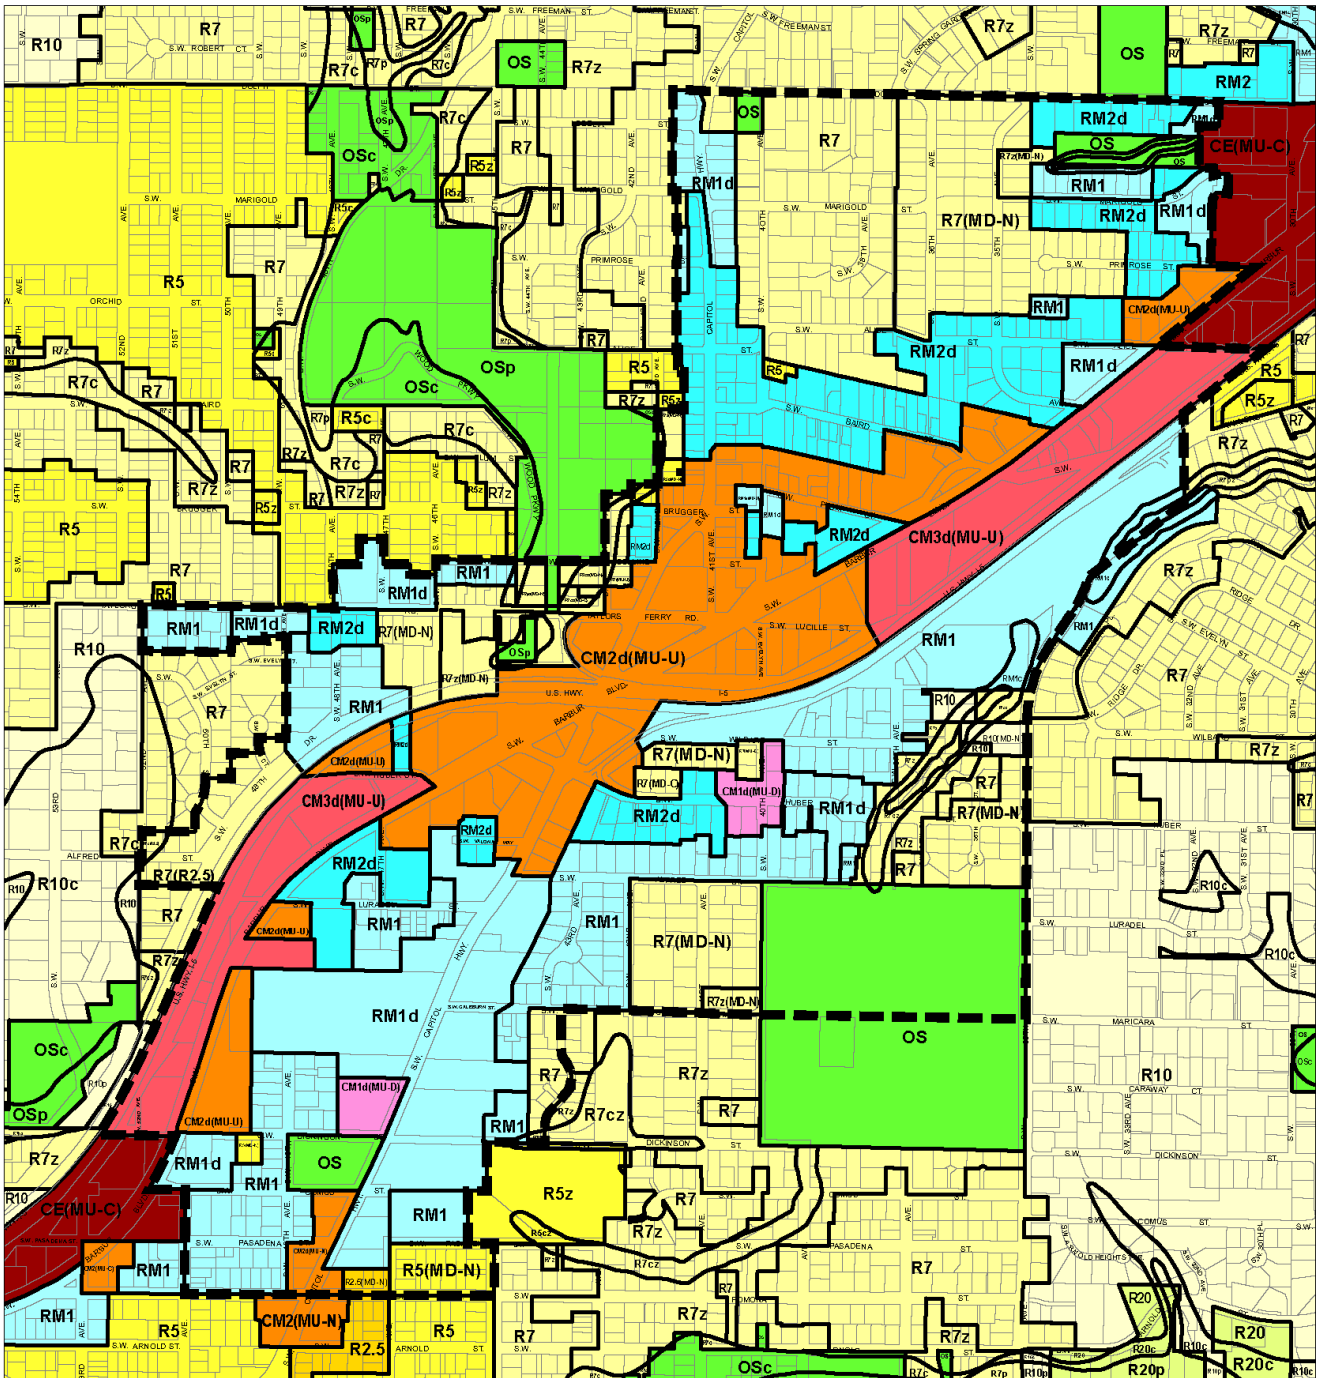

Proposed Draft - West Portland Town Center Plan

Proposed Zoning Map

- CM2** Draft Zoning
- (MU-U)** Comprehensive Plan designation where either a higher designation is assigned to the site or there are other corresponding zones
- West Portland Town Center and Plan District boundary

- Environmental Overlays
 - c - Environmental Conservation
 - p - Environmental Protection
- Other Overlays
 - d - Design
 - z - Constrained Sites

Map 1/4 Section

Bureau of Planning and Sustainability
 City of Portland, Oregon
 August, 2021