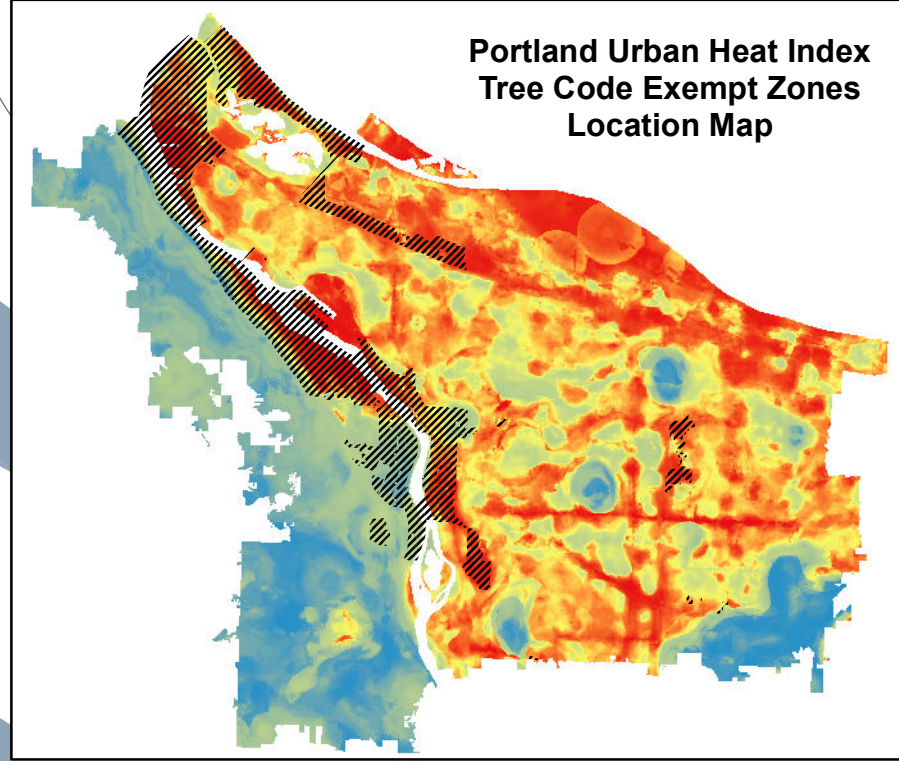

Tree Code Exempt Zones & Urban Heat Index

Legend

- City Boundary
- BLI Development Capacity
 - Vacant "underutilized" lots
 - Non-vacant "underutilized lots"

Portland Urban Heat Index degrees Celsius

Sources:
Sustaining Urban Places Research Lab,
Portland State University. 2018.