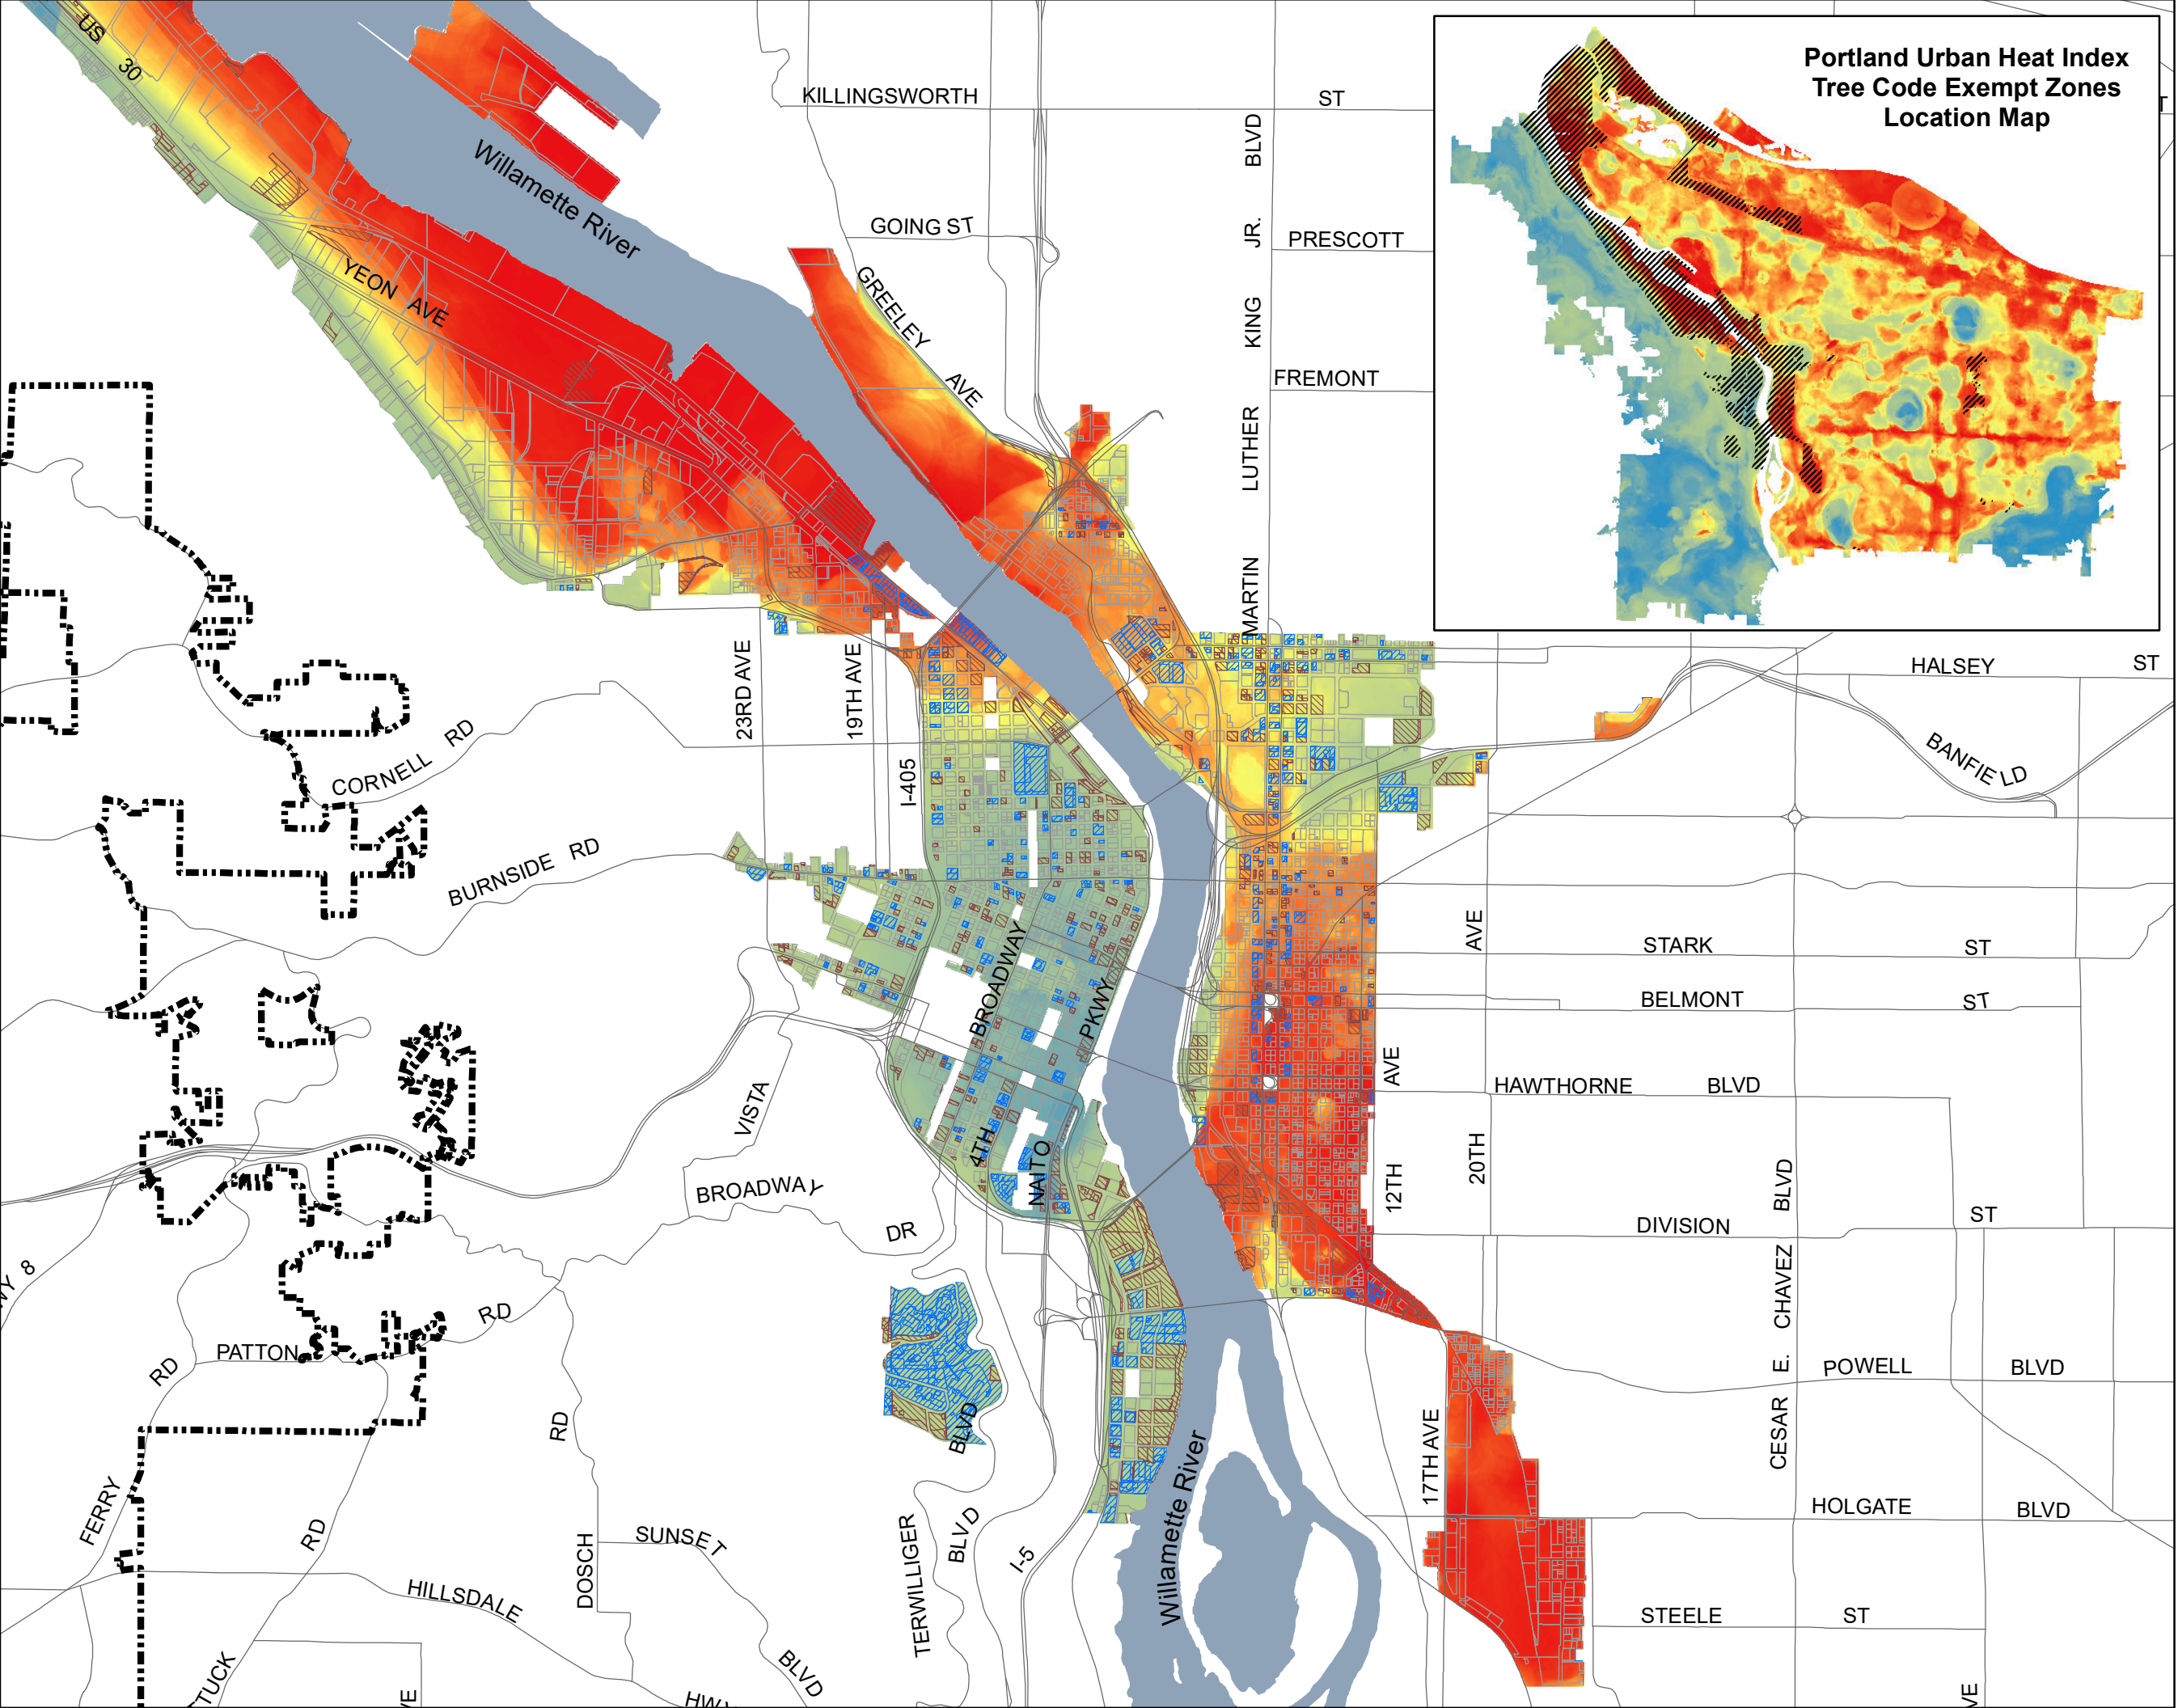

Sources:
Sustaining Urban Places Research Lab,
Portland State University. 2018.