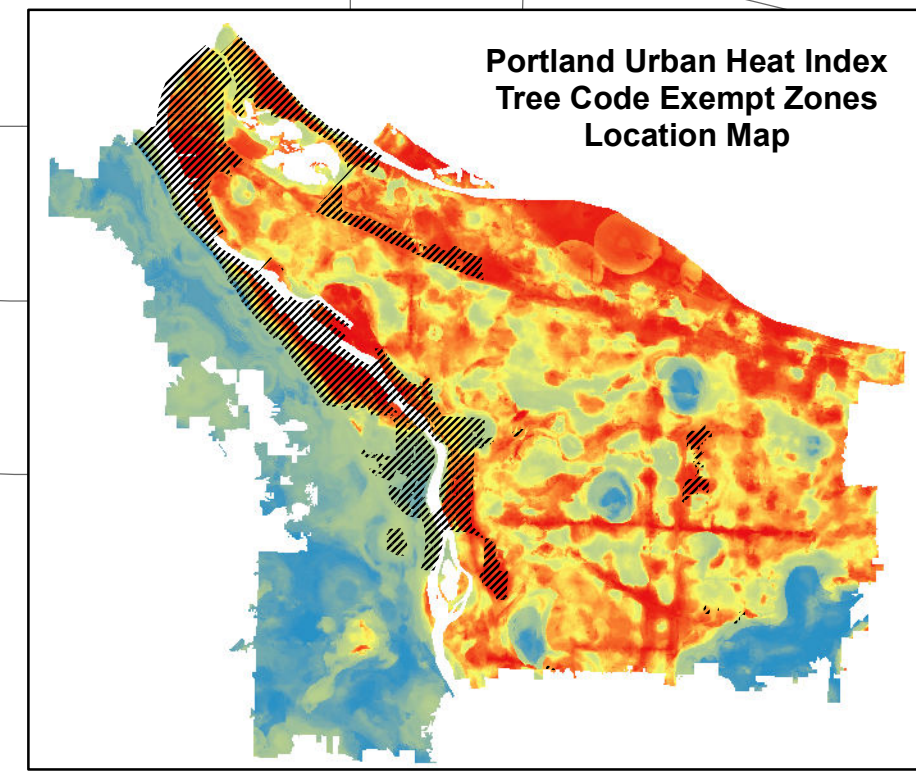

Tree Code Exempt Zones & Urban Heat Index