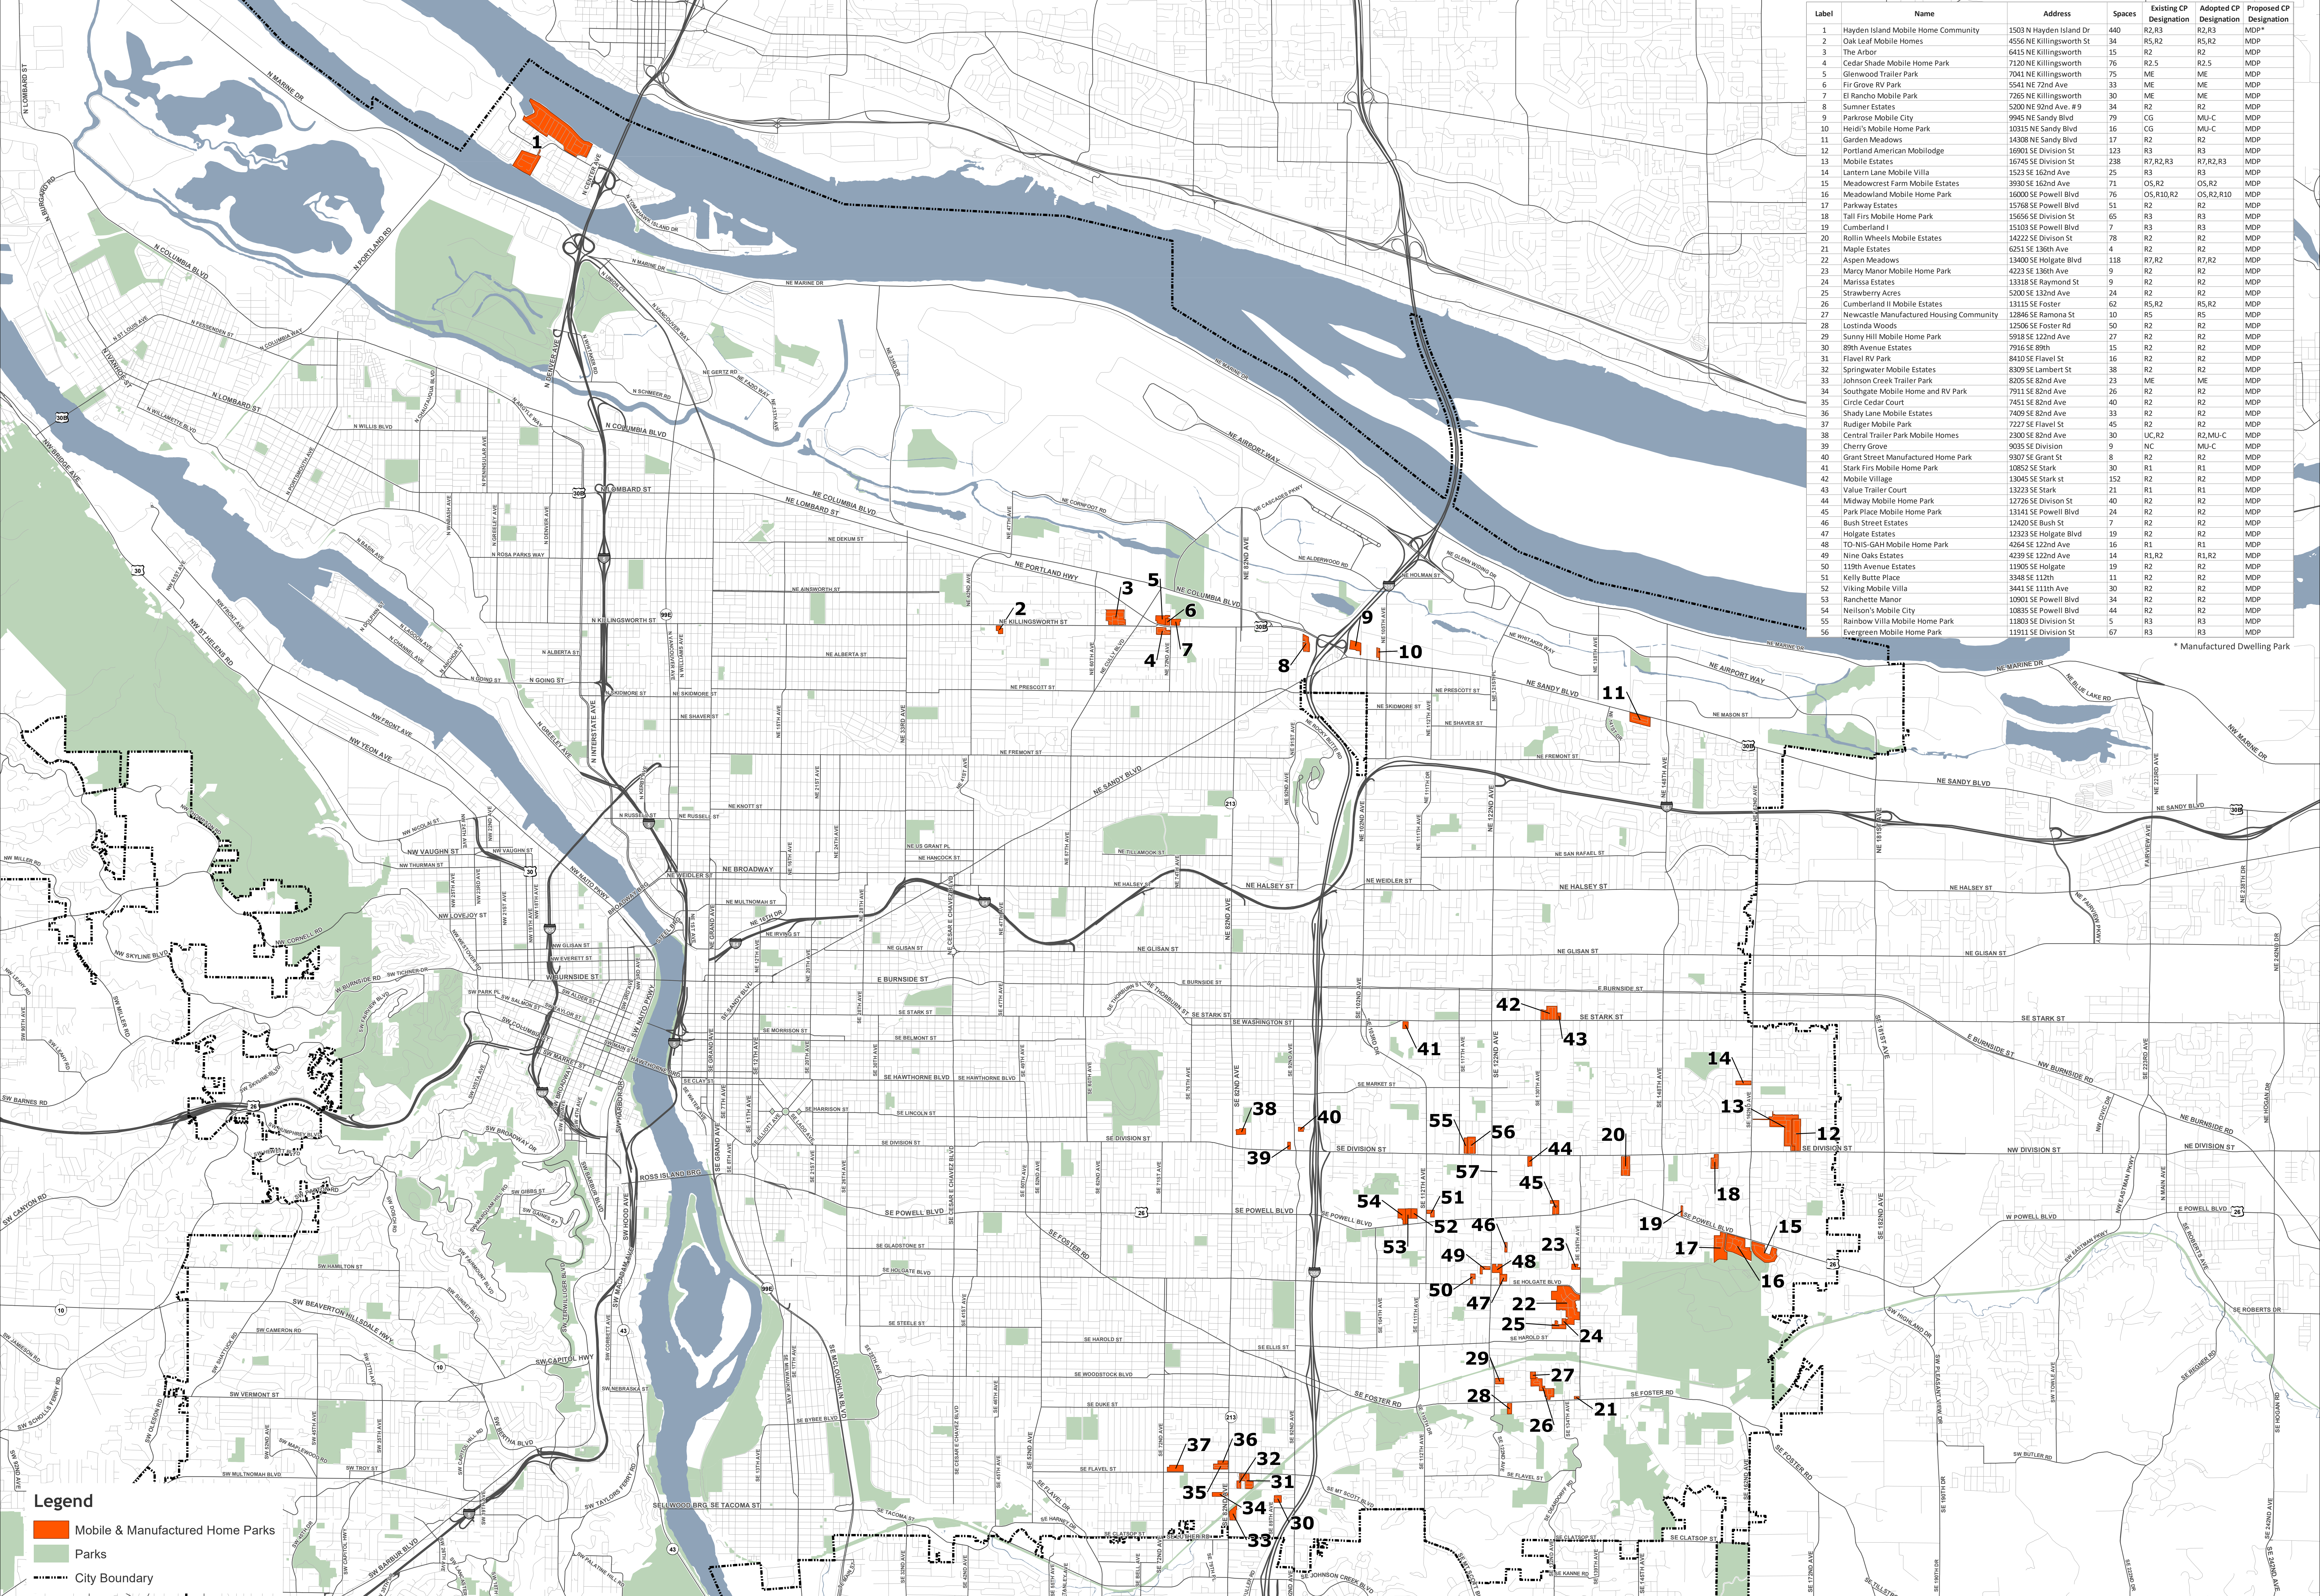

Manufactured Dwelling Parks in Portland

Exhibit E Map 1 Comprehensive Plan Map Amendments

Label	Name	Address	Spaces	Existing CP Designation	Adopted CP Designation	Proposed CP Designation
1	Hayden Island Mobile Home Community	1503 N Hayden Island Dr	440	R2,R3	R2,R3	MDP*
2	Oak Leaf Mobile Homes	4556 NE Killingsworth St	34	R5,R2	R5,R2	MDP
3	The Arbor	6415 NE Killingsworth	15	R2	R2	MDP
4	Cedar Shade Mobile Home Park	7120 NE Killingsworth	76	R2-5	R2-5	MDP
5	Glenwood Trailer Park	7041 NE Killingsworth	75	ME	ME	MDP
6	Fir Grove RV Park	5541 NE 72nd Ave	33	ME	ME	MDP
7	El Rancho Mobile Park	7265 NE Killingsworth	30	ME	ME	MDP
8	Sunrise Estates	5200 NE 92nd Ave. #9	34	R2	R2	MDP
9	Parkview Mobile City	9945 NE Sandy Blvd	79	CG	MJ-C	MDP
10	Heidi's Mobile Home Park	10315 NE Sandy Blvd	16	CG	MJ-C	MDP
11	Garden Meadows	14308 NE Sandy Blvd	17	R2	R2	MDP
12	Portland American Mobilodge	16901 SE Division St	123	R3	R3	MDP
13	Mobile Estates	16745 SE Division St	238	R7,R2,R3	R7,R2,R3	MDP
14	Centern Lane Mobile Villa	1523 SE 162nd Ave	25	R3	R3	MDP
15	Meadowcrest Farm Mobile Estates	3926 SE 162nd Ave	71	OS,R2	OS,R2	MDP
16	Meadowland Mobile Home Park	16000 SE Powell Blvd	76	OS,R10,R2	OS,R2,R10	MDP
17	Parkway Estates	15768 SE Powell Blvd	51	R2	R2	MDP
18	Tall Firs Mobile Home Park	15656 SE Division St	65	R3	R3	MDP
19	Cumberland	15103 SE Powell Blvd	7	R3	R3	MDP
20	Rollin Wheels Mobile Estates	14222 SE Division St	78	R2	R2	MDP
21	Maple Estates	6251 SE 138th Ave	4	R2	R2	MDP
22	Aspen Meadows	13400 SE Holgate Blvd	118	R7,R2	R7,R2	MDP
23	Mary Manor Mobile Home Park	4223 SE 136th Ave	9	R2	R2	MDP
24	Marissa Estates	13318 SE Raymond St	9	R2	R2	MDP
25	Strawberry Acres	5200 SE 132nd Ave	24	R2	R2	MDP
26	Cumberland Mobile Estates	13115 SE Foster	62	R5,R2	R5,R2	MDP
27	Newcastle Manufactured Housing Community	12845 SE Ramona St	19	R3	R3	MDP
28	Lostinda Woods	12506 SE Foster Rd	50	R2	R2	MDP
29	Sunny Hill Mobile Home Park	5918 SE 122nd Ave	27	R2	R2	MDP
30	89th Avenue Estates	7916 SE 89th	15	R2	R2	MDP
31	Flavel RV Park	8410 SE Flavel St	16	R2	R2	MDP
32	Springwater Mobile Estates	4309 SE Lambert St	38	R2	R2	MDP
33	Johnson Creek Trailer Park	8205 SE 82nd Ave	23	ME	ME	MDP
34	Southgate Mobile Home and RV Park	7911 SE 82nd Ave	26	R2	R2	MDP
35	Circle Cedar Court	7451 SE 82nd Ave	40	R2	R2	MDP
36	Shady Lane Mobile Estates	7409 SE 82nd Ave	33	R2	R2	MDP
37	Rudger Mobile Park	7272 SE Flavel St	45	R2	R2	MDP
38	Central Trailer Park Mobile Homes	2302 SE 82nd Ave	30	UK,R2	R2,MJ-C	MDP
39	Cherry Grove	9335 SE Division	9	NC	MJ-C	MDP
40	Grant Street Manufactured Home Park	9307 SE Grant St	8	R2	R2	MDP
41	Stark Firs Mobile Home Park	10852 SE Stark	30	R1	R1	MDP
42	Mobile Village	13045 SE Stark St	152	R2	R2	MDP
43	Value Trailer Court	13223 SE Stark	21	R1	R1	MDP
44	Midway Mobile Home Park	12725 SE Division St	40	R2	R2	MDP
45	Park Place Mobile Home Park	13141 SE Powell Blvd	24	R2	R2	MDP
46	Bush Street Estates	12420 SE Bush St	7	R2	R2	MDP
47	Holgate Estates	12323 SE Holgate Blvd	19	R2	R2	MDP
48	TO-NIS-GAH Mobile Home Park	4264 SE 122nd Ave	16	R1	R1	MDP
49	Nine Oaks Estates	4239 SE 122nd Ave	14	R1,R2	R1,R2	MDP
50	112th Avenue Estates	11205 SE Holgate	19	R2	R2	MDP
51	Kelly Butte Place	3348 SE 112th	11	R2	R2	MDP
52	Viking Mobile Villa	3441 SE 111th Ave	30	R2	R2	MDP
53	Ranchette Manor	10901 SE Powell Blvd	34	R2	R2	MDP
54	Neilson's Mobile City	10835 SE Powell Blvd	44	R2	R2	MDP
55	Rainbow Villa Mobile Home Park	11803 SE Division St	5	R3	R3	MDP
56	Evergreen Mobile Home Park	11911 SE Division St	67	R3	R3	MDP