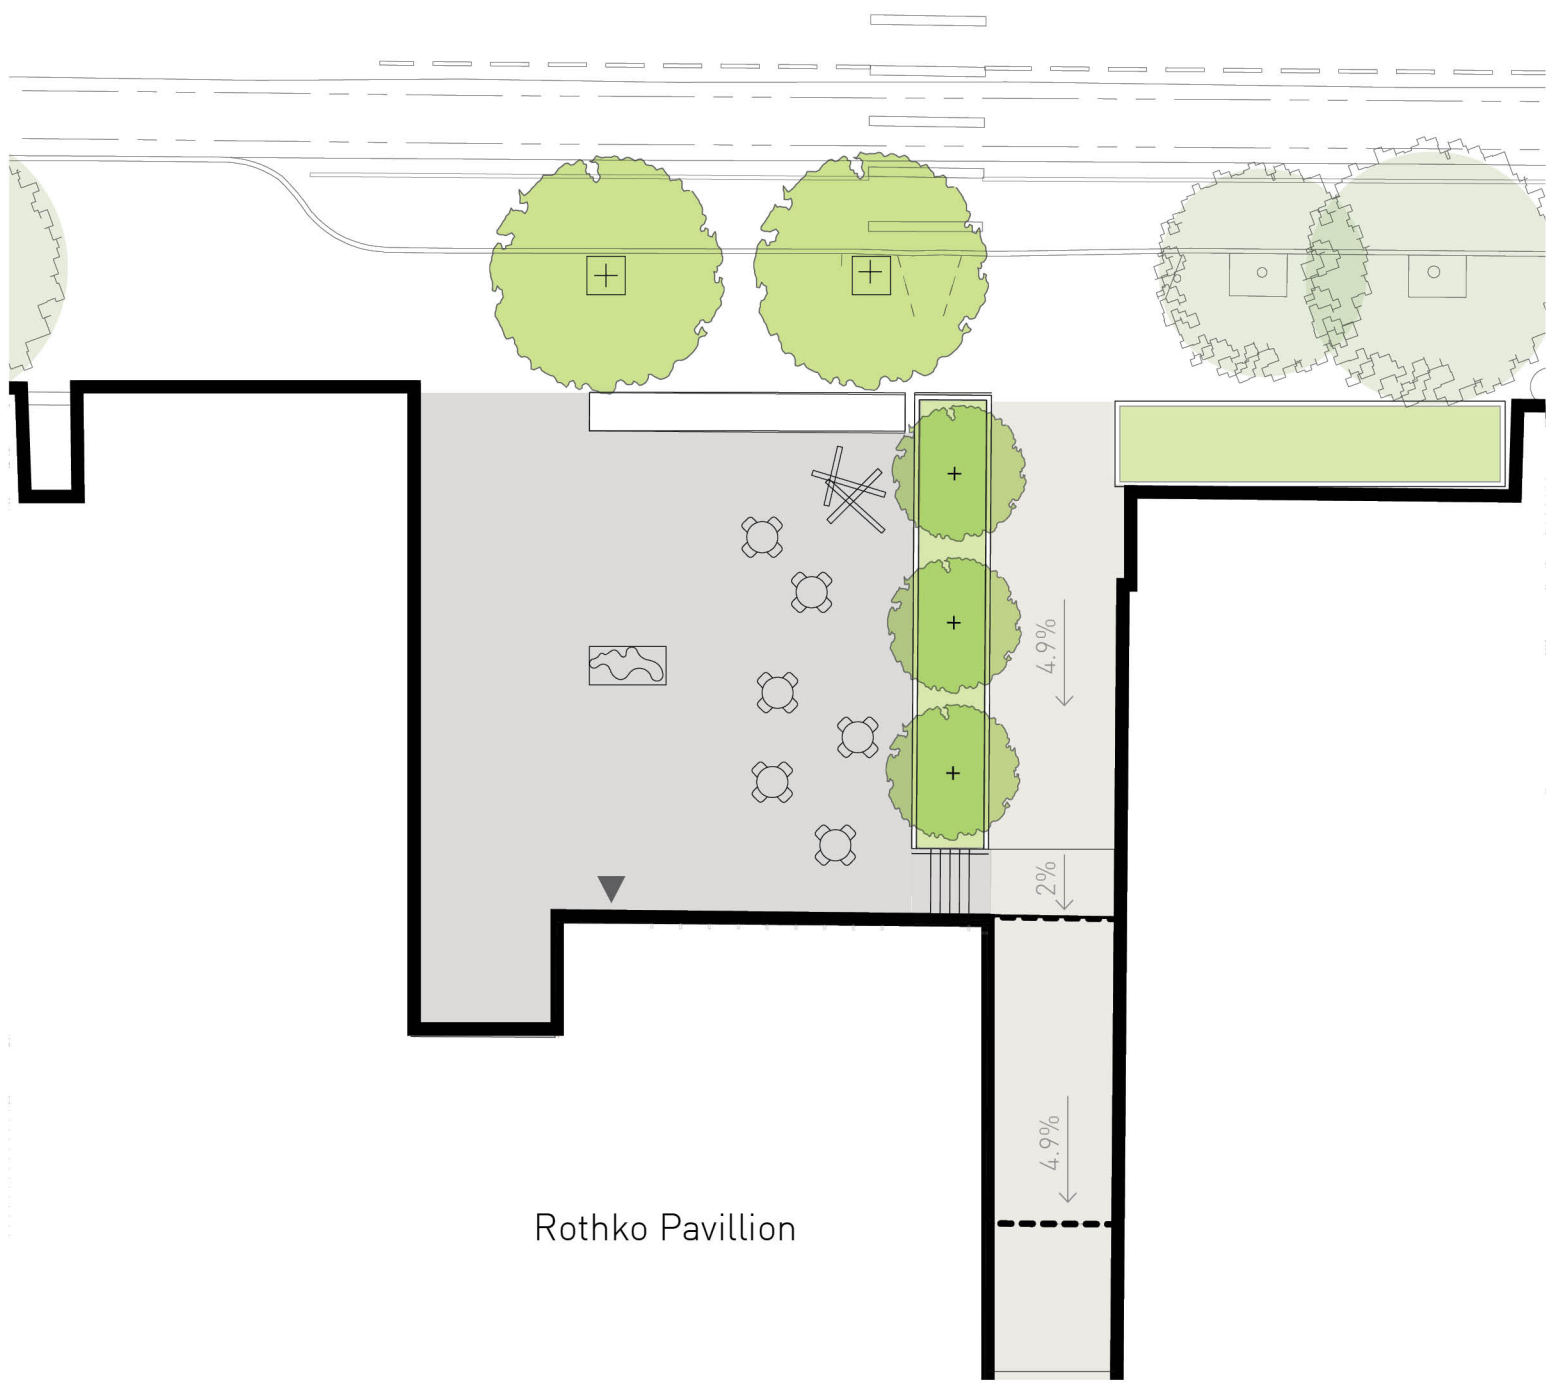

V1. SIMPLE RAIL

V2. DECORATIVE RAIL

VINCI | HAMP ARCHITECTS, INC.

DEEP MULLIONS + FRIT

FRIT PATTERNS

GLASS SOLAR SHADE

SOLID FRAMES

CLEAR GLAZING

VERTICAL SOLAR SHADES

EAST PLAZA
Option A View - 4.9% Path

EAST PLAZA
Option B View - 8.3% Ramp

EAST PLAZA
Option C View 8.3% Ramp and Stair

Rothko Pavillion

Rothko Pavillion

WEST PLAZA AND ARCADE
Option A View

WEST PLAZA AND ARCADE

Option B View

ARCADE
Art Feature

ARCADE
Art Features