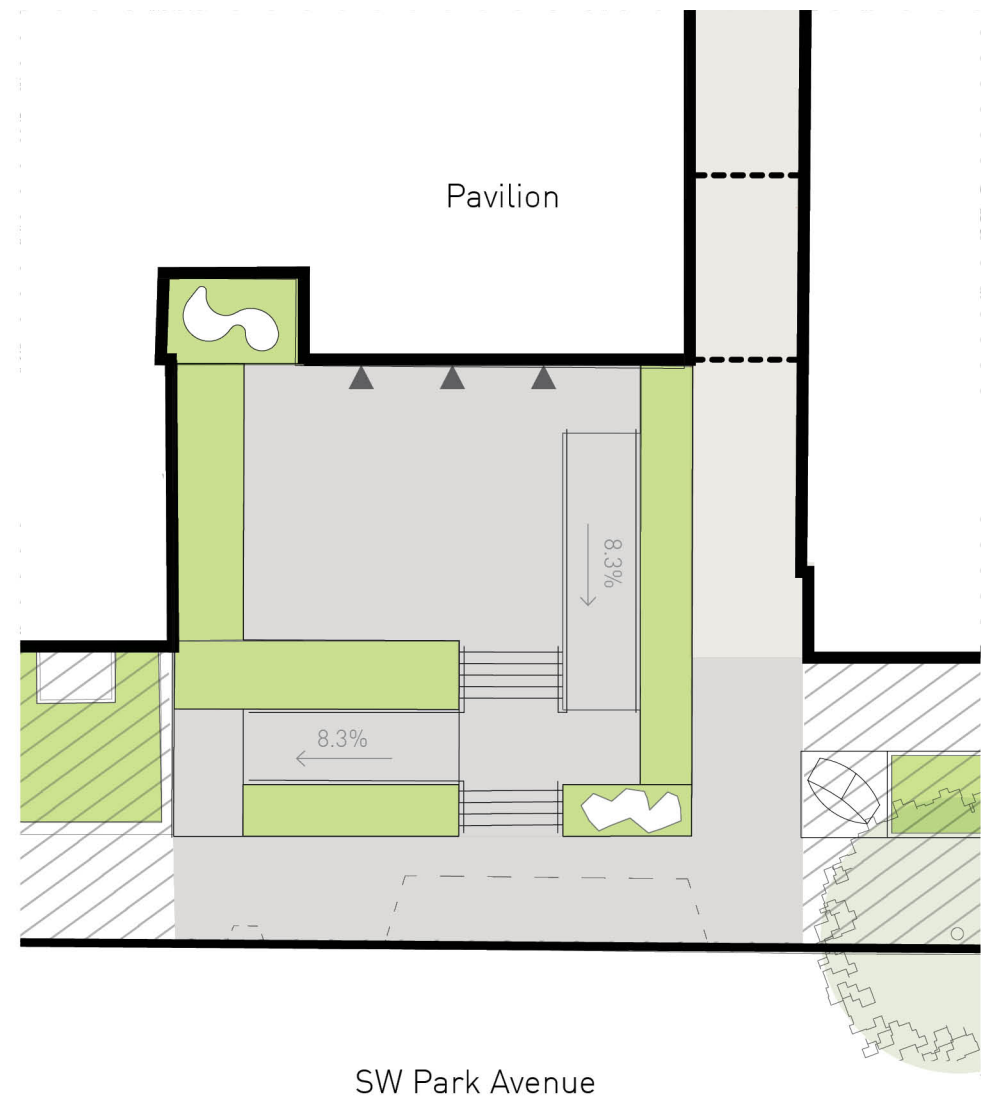

LEGEND

- A. NEW GALLERY
- B. OVERLOOK
- C. ROOF TERRACE
- D. BALCONY
- E. GALLERY VIEW FROM ARCADE

LEGEND

- A. NEW GALLERY
- B. OVERLOOK
- C. ROOF TERRACE
- D. COMMUNITY COMMONS
- E. ARCADE
- F. WEST PLAZA
- G. EAST PLAZA

V1. SIMPLE RAIL

V2. DECORATIVE RAIL

VINCI | HAMP ARCHITECTS, INC.

DEEP MULLIONS + FRIT

FRIT PATTERNS

GLASS SOLAR SHADE

SOLID FRAMES

CLEAR GLAZING

VERTICAL SOLAR SHADES

EAST PLAZA
Option A View - 4.9% Path

EAST PLAZA
Option B View - 8.3% Ramp

EAST PLAZA
Option C View 8.3% Ramp and Stair

Rothko Pavillion

Rothko Pavillion

WEST PLAZA AND ARCADE
Option A View