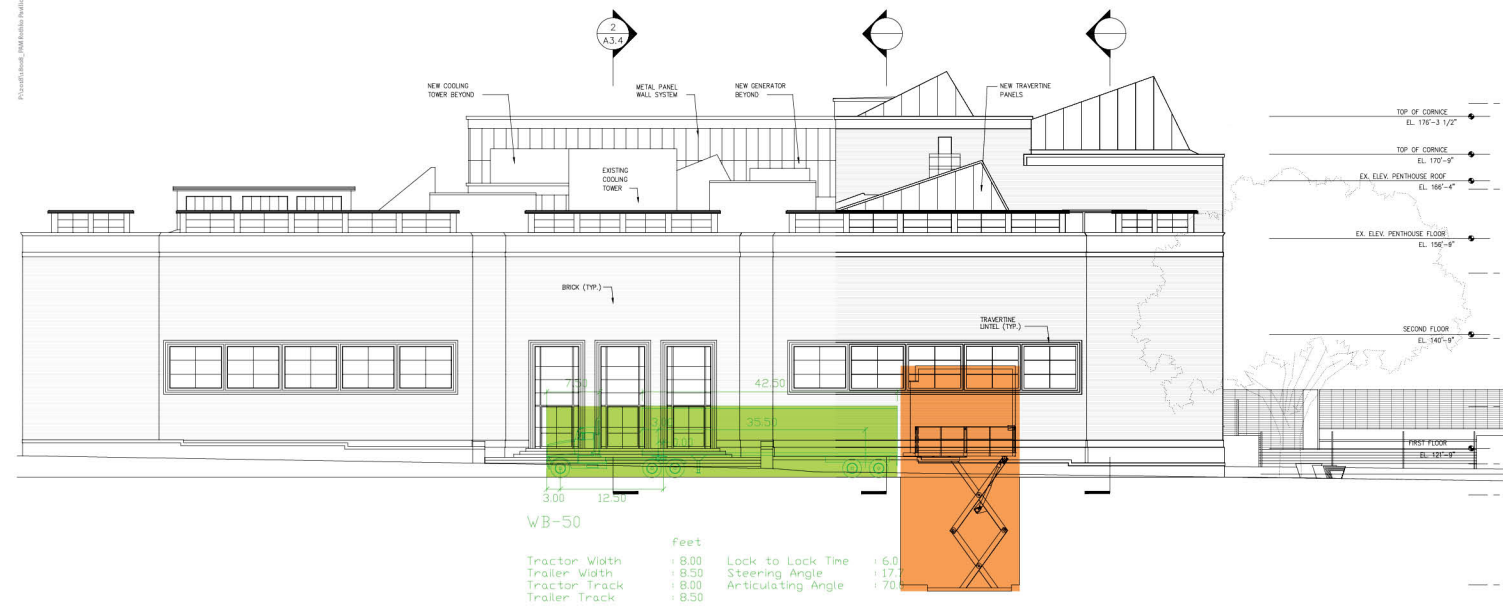

LEGEND

- A. NEW GALLERY
- B. WARREN TERRACE
- C. WEST PLAZA
- D. PAVILION
- E. EAST PLAZA
- F. PUBLIC PASSAGE "ARCADE"
- G. STAIR EXTENSION

RENOVATIONS
 NEW WORK

- RENOVATIONS
- NEW WORK

RENOVATIONS

NEW WORK

LEGEND

- A. NEW GALLERY
- B. OVERLOOK
- C. ROOF TERRACE
- D. BALCONY
- E. GALLERY VIEW FROM ARCADE

LEGEND

- A. NEW GALLERY
- B. OVERLOOK
- C. ROOF TERRACE
- D. COMMUNITY COMMONS
- E. ARCADE
- F. WEST PLAZA
- G. EAST PLAZA

V1. SIMPLE RAIL

V2. DECORATIVE RAIL

VINCI | HAMP ARCHITECTS, INC.

DEEP MULLIONS + FRIT

FRIT PATTERNS

GLASS SOLAR SHADE

SOLID FRAMES

CLEAR GLAZING

VERTICAL SOLAR SHADES

EAST PLAZA
Option A View - 4.9% Path

EAST PLAZA
Option B View - 8.3% Ramp

EAST PLAZA
Option C View 8.3% Ramp and Stair

Rothko Pavillion

Rothko Pavillion

WEST PLAZA AND ARCADE
Option A View