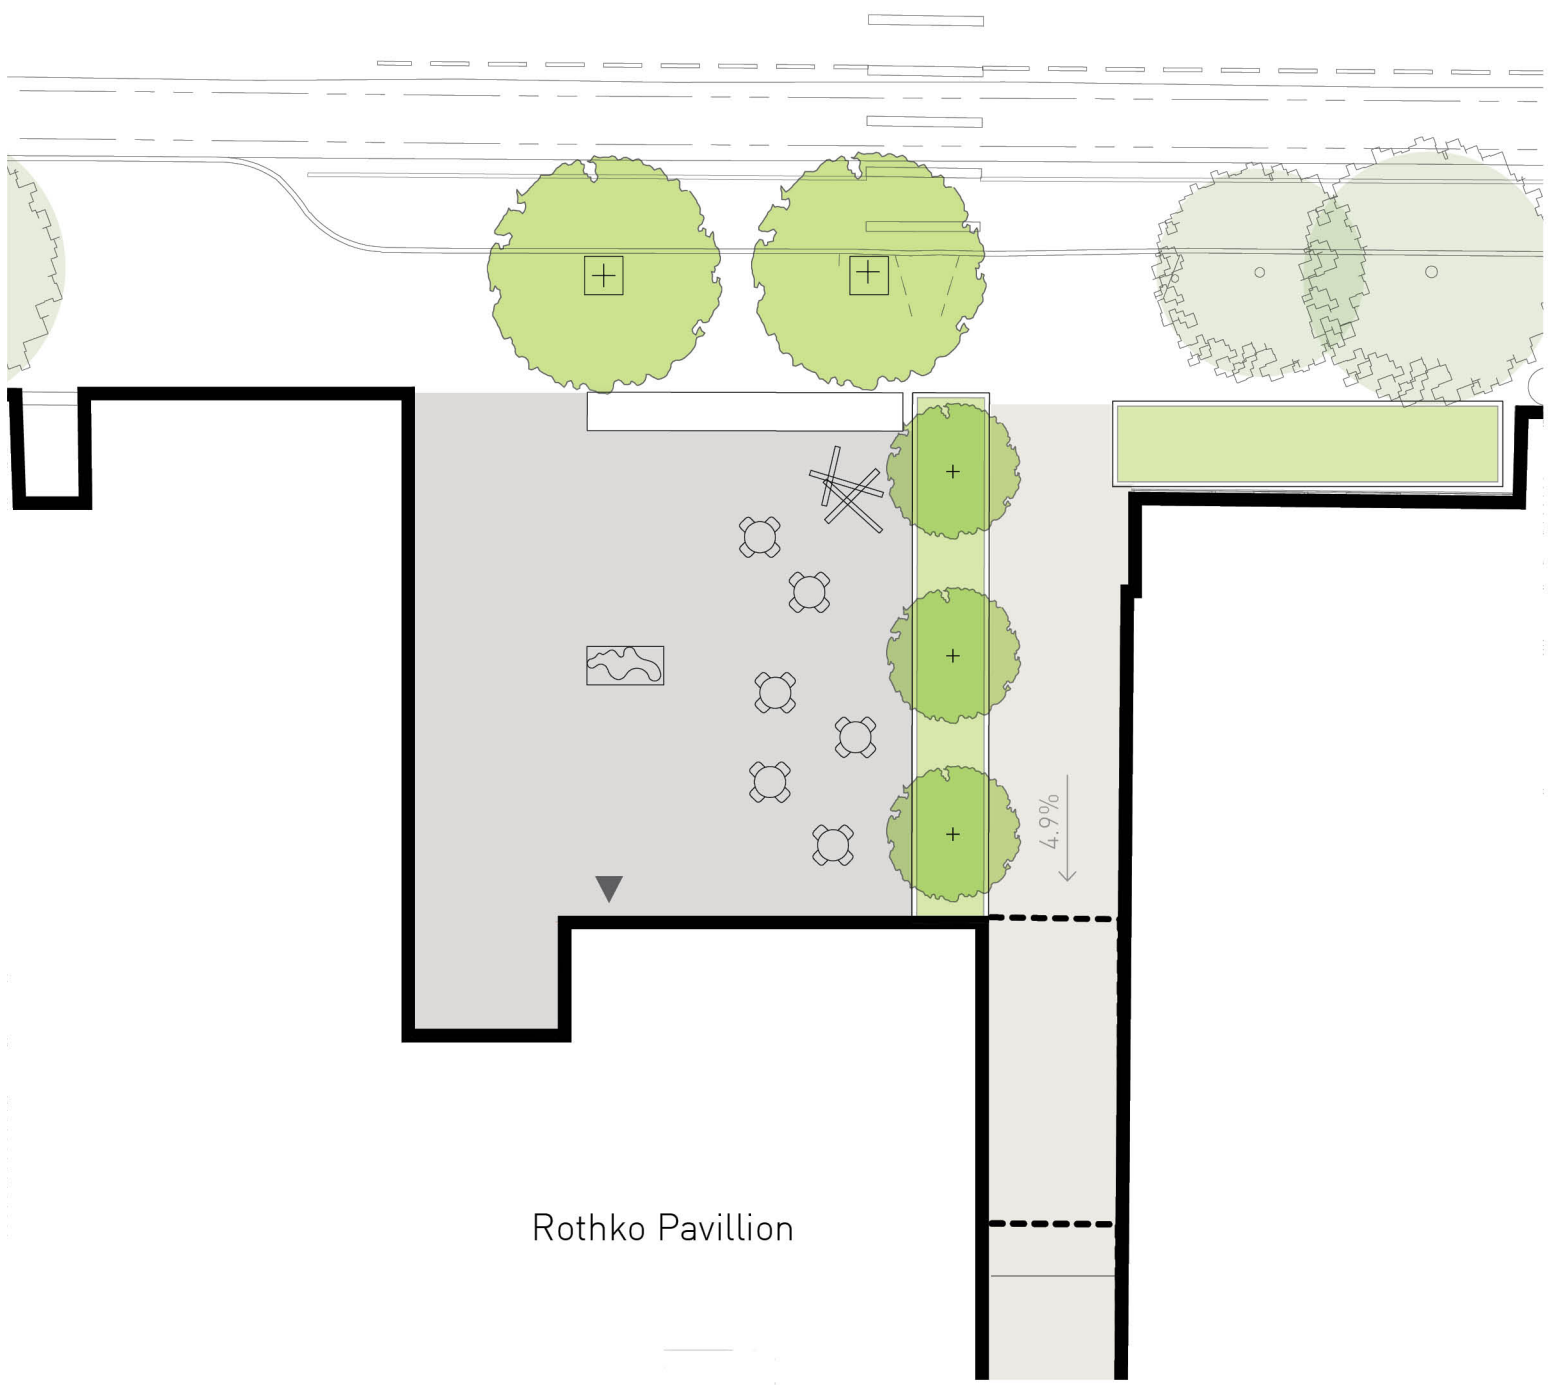

LEGEND

- A. NEW GALLERY
- B. WARREN TERRACE
- C. WEST PLAZA
- D. PAVILION
- E. EAST PLAZA
- F. PUBLIC PASSAGE "ARCADE"
- G. STAIR EXTENSION

RENOVATIONS
 NEW WORK

- RENOVATIONS
- NEW WORK

RENOVATIONS

NEW WORK

V1. SIMPLE RAIL

V2. DECORATIVE RAIL

VINCI | HAMP ARCHITECTS, INC.

DEEP MULLIONS + FRIT

FRIT PATTERNS

GLASS SOLAR SHADE

SOLID FRAMES

CLEAR GLAZING

VERTICAL SOLAR SHADES

EAST PLAZA
Option A View - 4.9% Path

EAST PLAZA
Option B View - 8.3% Ramp

EAST PLAZA
Option C View 8.3% Ramp and Stair

Rothko Pavillion

Rothko Pavillion

WEST PLAZA AND ARCADE
Option A View

WEST PLAZA AND ARCADE

Option B View

ARCADE
Art Feature

ARCADE
Art Features