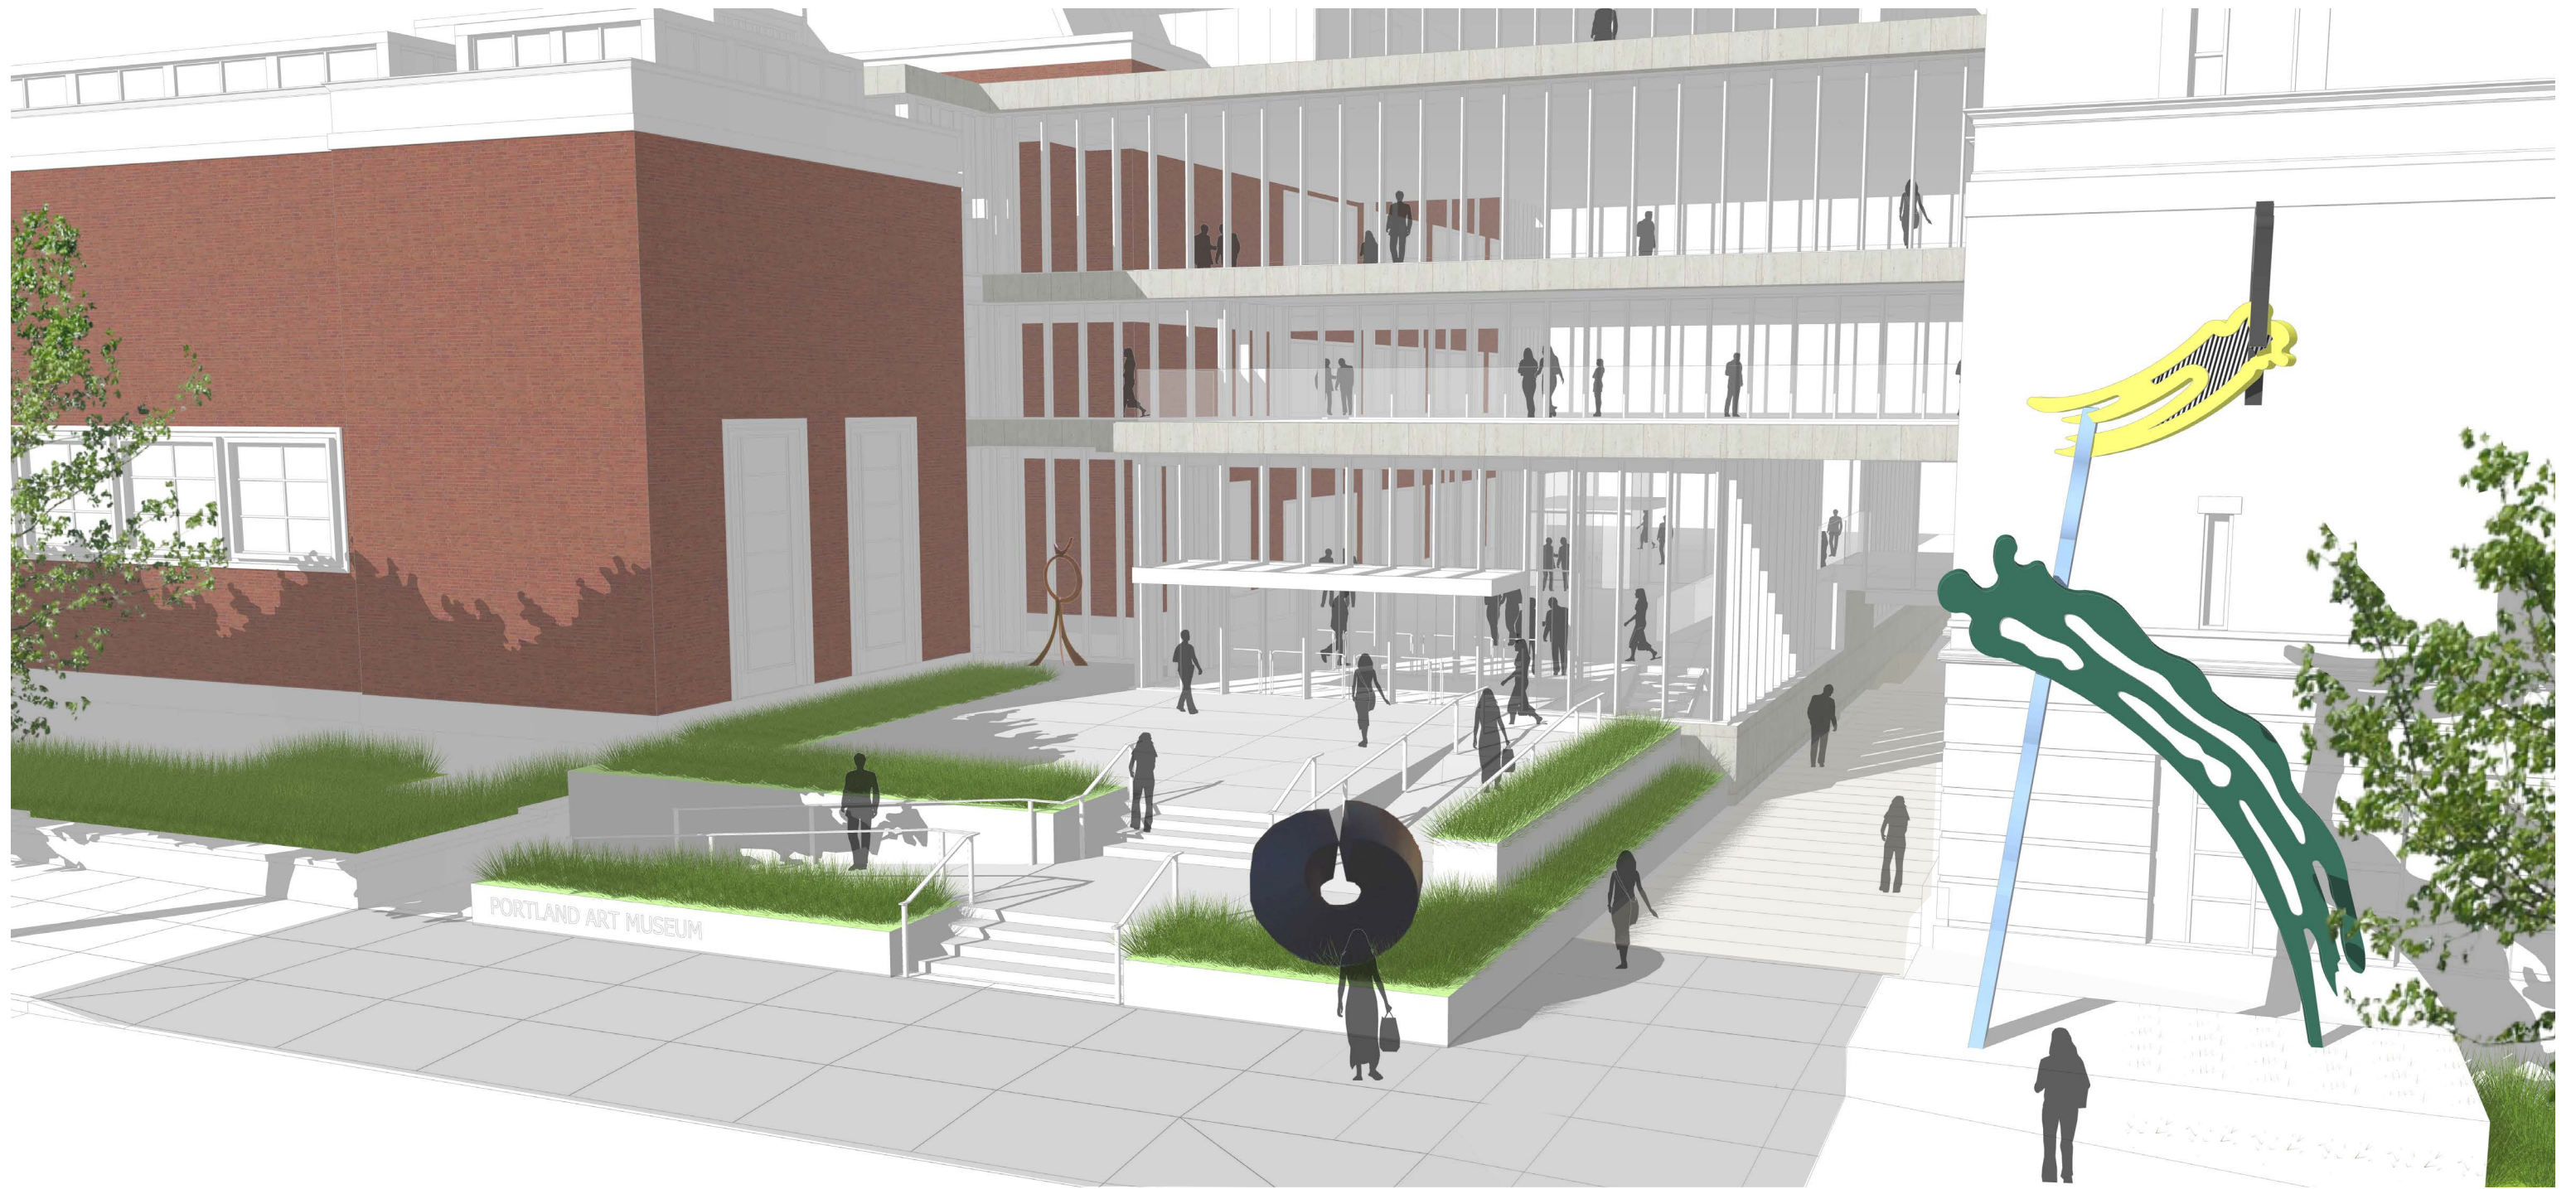

LEGEND

- A. NEW GALLERY
- B. WARREN TERRACE
- C. WEST PLAZA
- D. PAVILION
- E. EAST PLAZA
- F. PUBLIC PASSAGE "ARCADE"
- G. STAIR EXTENSION

RENOVATIONS
 NEW WORK

- RENOVATIONS
- NEW WORK

RENOVATIONS

NEW WORK

V1. SIMPLE RAIL

V2. DECORATIVE RAIL

VINCI | HAMP ARCHITECTS, INC.

DEEP MULLIONS + FRIT

FRIT PATTERNS

GLASS SOLAR SHADE

SOLID FRAMES

CLEAR GLAZING

VERTICAL SOLAR SHADES

EAST PLAZA
Option A View - 4.9% Path

EAST PLAZA
Option B View - 8.3% Ramp

EAST PLAZA
Option C View 8.3% Ramp and Stair

Rothko Pavillion

Rothko Pavillion

WEST PLAZA AND ARCADE
Option A View

WEST PLAZA AND ARCADE

Option B View

ARCADE
Art Feature

ARCADE
Art Features