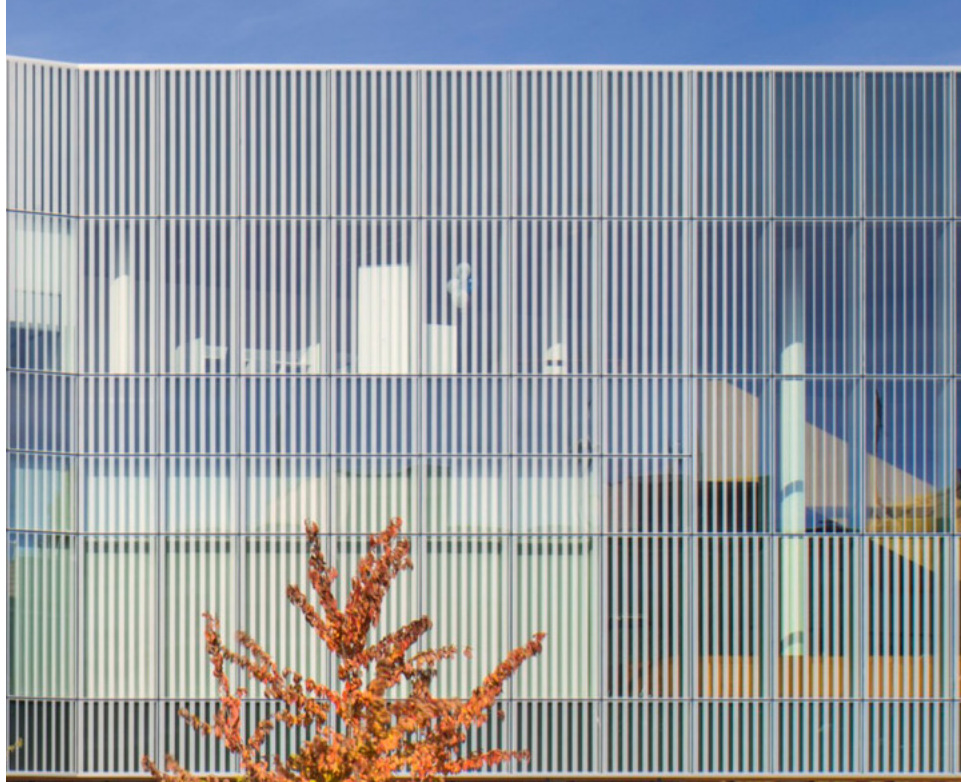

LEGEND

- A. NEW GALLERY
- B. OVERLOOK
- C. ROOF TERRACE
- D. BALCONY
- E. GALLERY VIEW FROM ARCADE

LEGEND

- A. NEW GALLERY
- B. OVERLOOK
- C. ROOF TERRACE
- D. COMMUNITY COMMONS
- E. ARCADE
- F. WEST PLAZA
- G. EAST PLAZA

V1. SIMPLE RAIL

V2. DECORATIVE RAIL

VINCI | HAMP ARCHITECTS, INC.

DEEP MULLIONS + FRIT

FRIT PATTERNS

GLASS SOLAR SHADE

SOLID FRAMES

CLEAR GLAZING

VERTICAL SOLAR SHADES

EAST PLAZA
Option A View - 4.9% Path

EAST PLAZA
Option B View - 8.3% Ramp

EAST PLAZA
Option C View 8.3% Ramp and Stair

Rothko Pavillion

Rothko Pavillion

WEST PLAZA AND ARCADE
Option A View

WEST PLAZA AND ARCADE

Option B View

ARCADE
Art Feature

ARCADE
Art Features