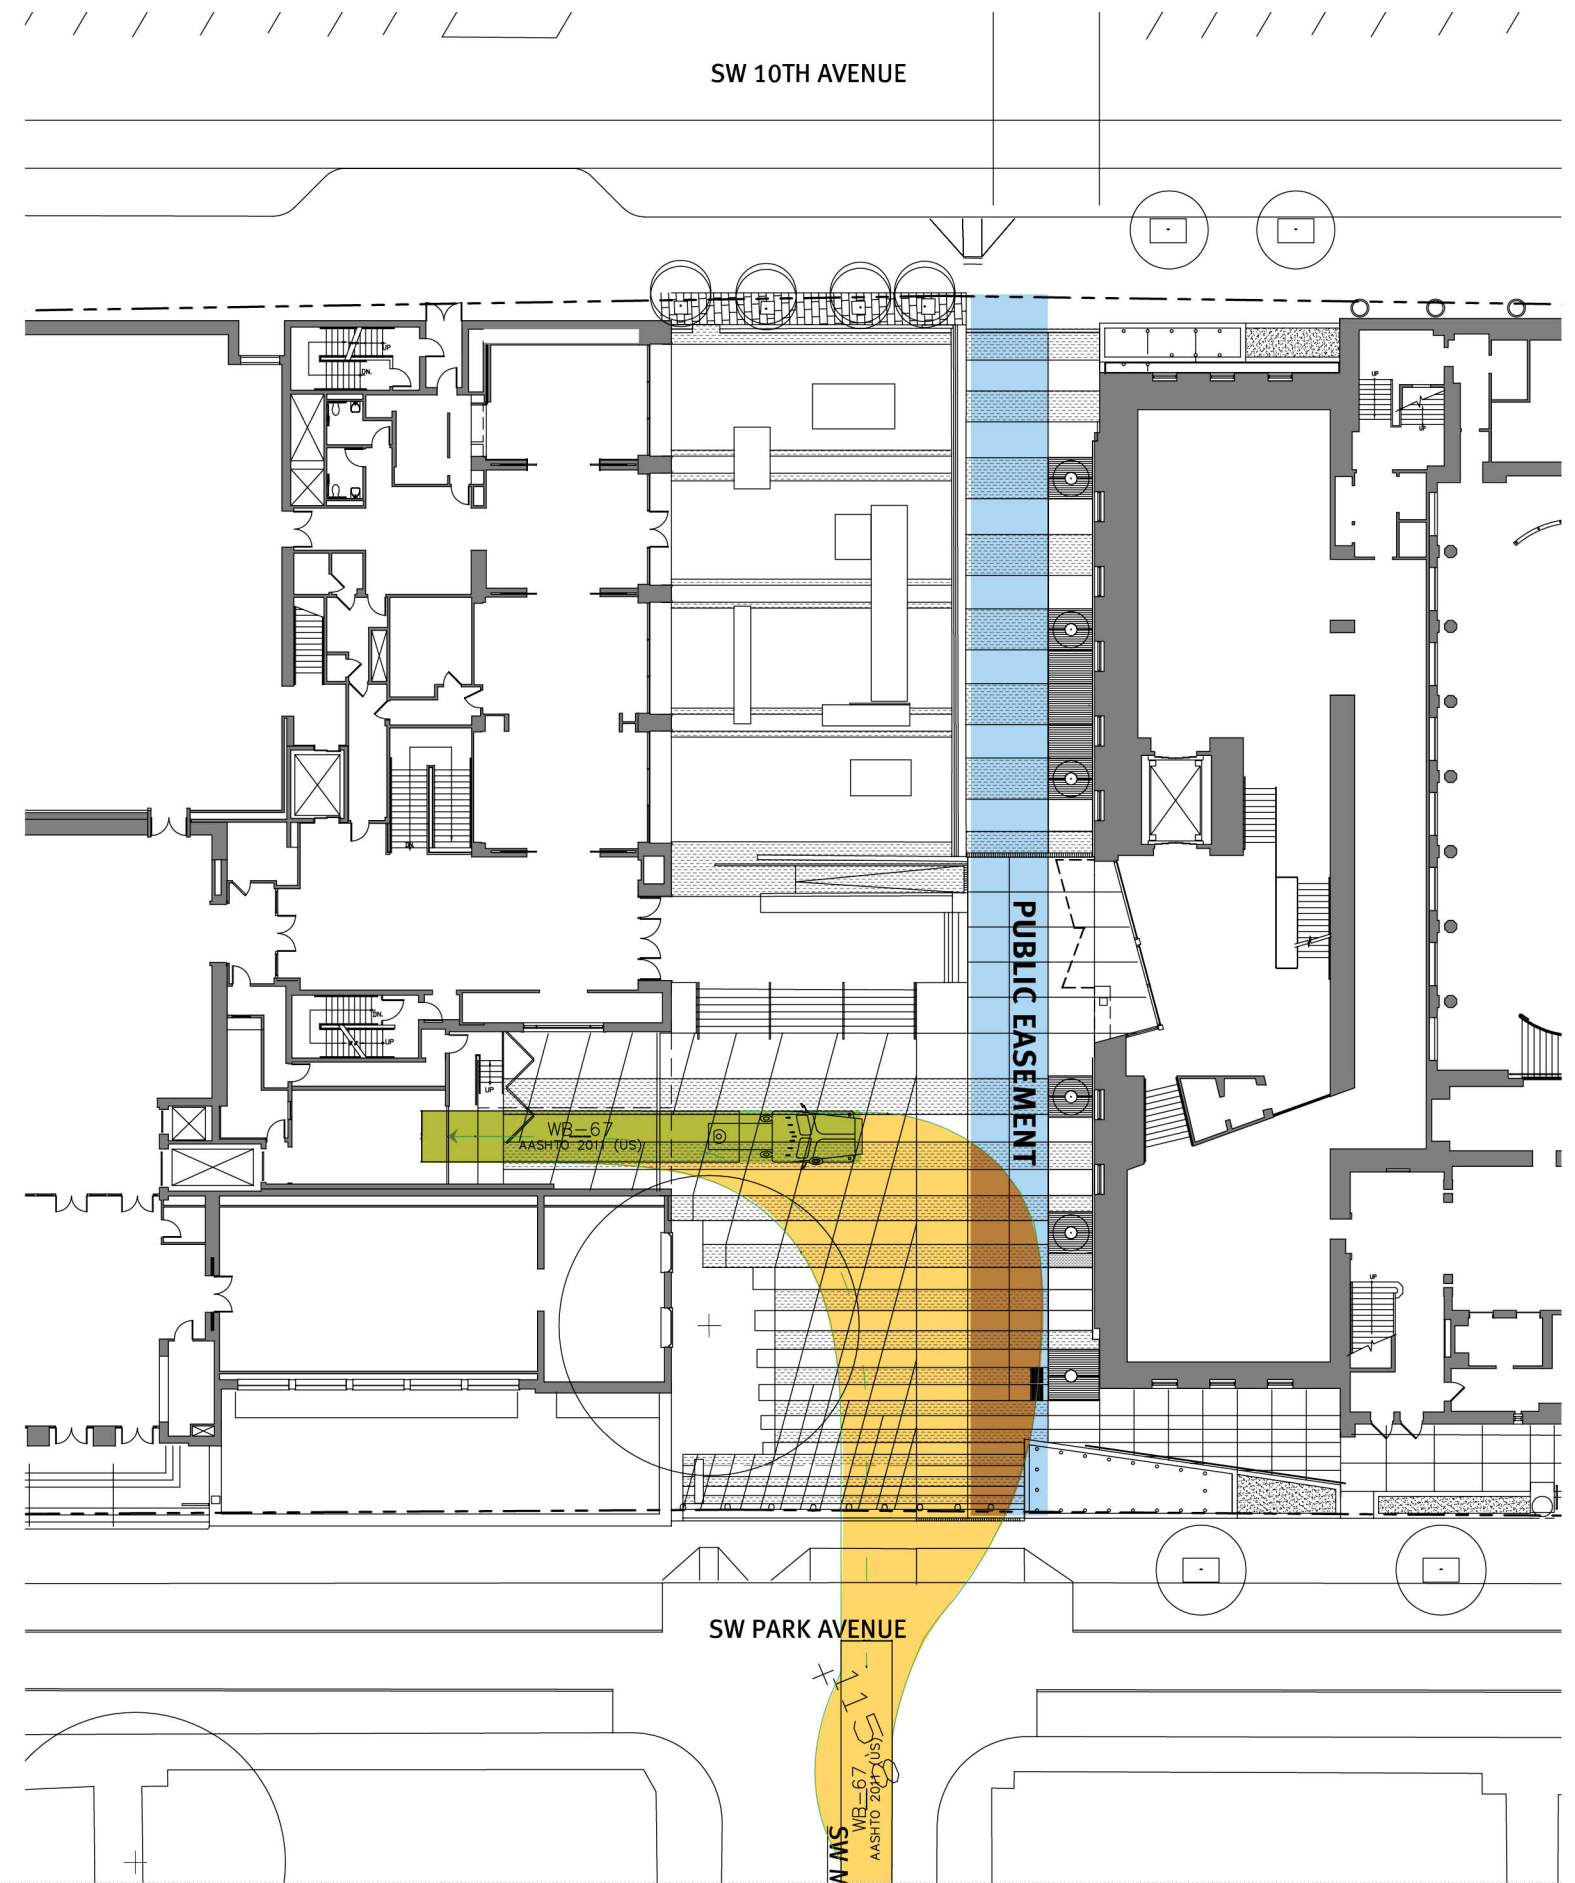

LEGEND

- A. NEW GALLERY
- B. WARREN TERRACE
- C. WEST PLAZA
- D. PAVILION
- E. EAST PLAZA
- F. PUBLIC PASSAGE "ARCADE"
- G. STAIR EXTENSION

RENOVATIONS
 NEW WORK

- RENOVATIONS
- NEW WORK

RENOVATIONS

NEW WORK

LEGEND

- A. NEW GALLERY
- B. OVERLOOK
- C. ROOF TERRACE
- D. BALCONY
- E. GALLERY VIEW FROM ARCADE

LEGEND

- A. NEW GALLERY
- B. OVERLOOK
- C. ROOF TERRACE
- D. COMMUNITY COMMONS
- E. ARCADE
- F. WEST PLAZA
- G. EAST PLAZA

V1. SIMPLE RAIL

V2. DECORATIVE RAIL

VINCI | HAMP ARCHITECTS, INC.

DEEP MULLIONS + FRIT

FRIT PATTERNS

GLASS SOLAR SHADE

SOLID FRAMES

CLEAR GLAZING

VERTICAL SOLAR SHADES

EAST PLAZA
Option A View - 4.9% Path

EAST PLAZA
Option B View - 8.3% Ramp

EAST PLAZA
Option C View 8.3% Ramp and Stair

Rothko Pavillion

Rothko Pavillion

WEST PLAZA AND ARCADE
Option A View