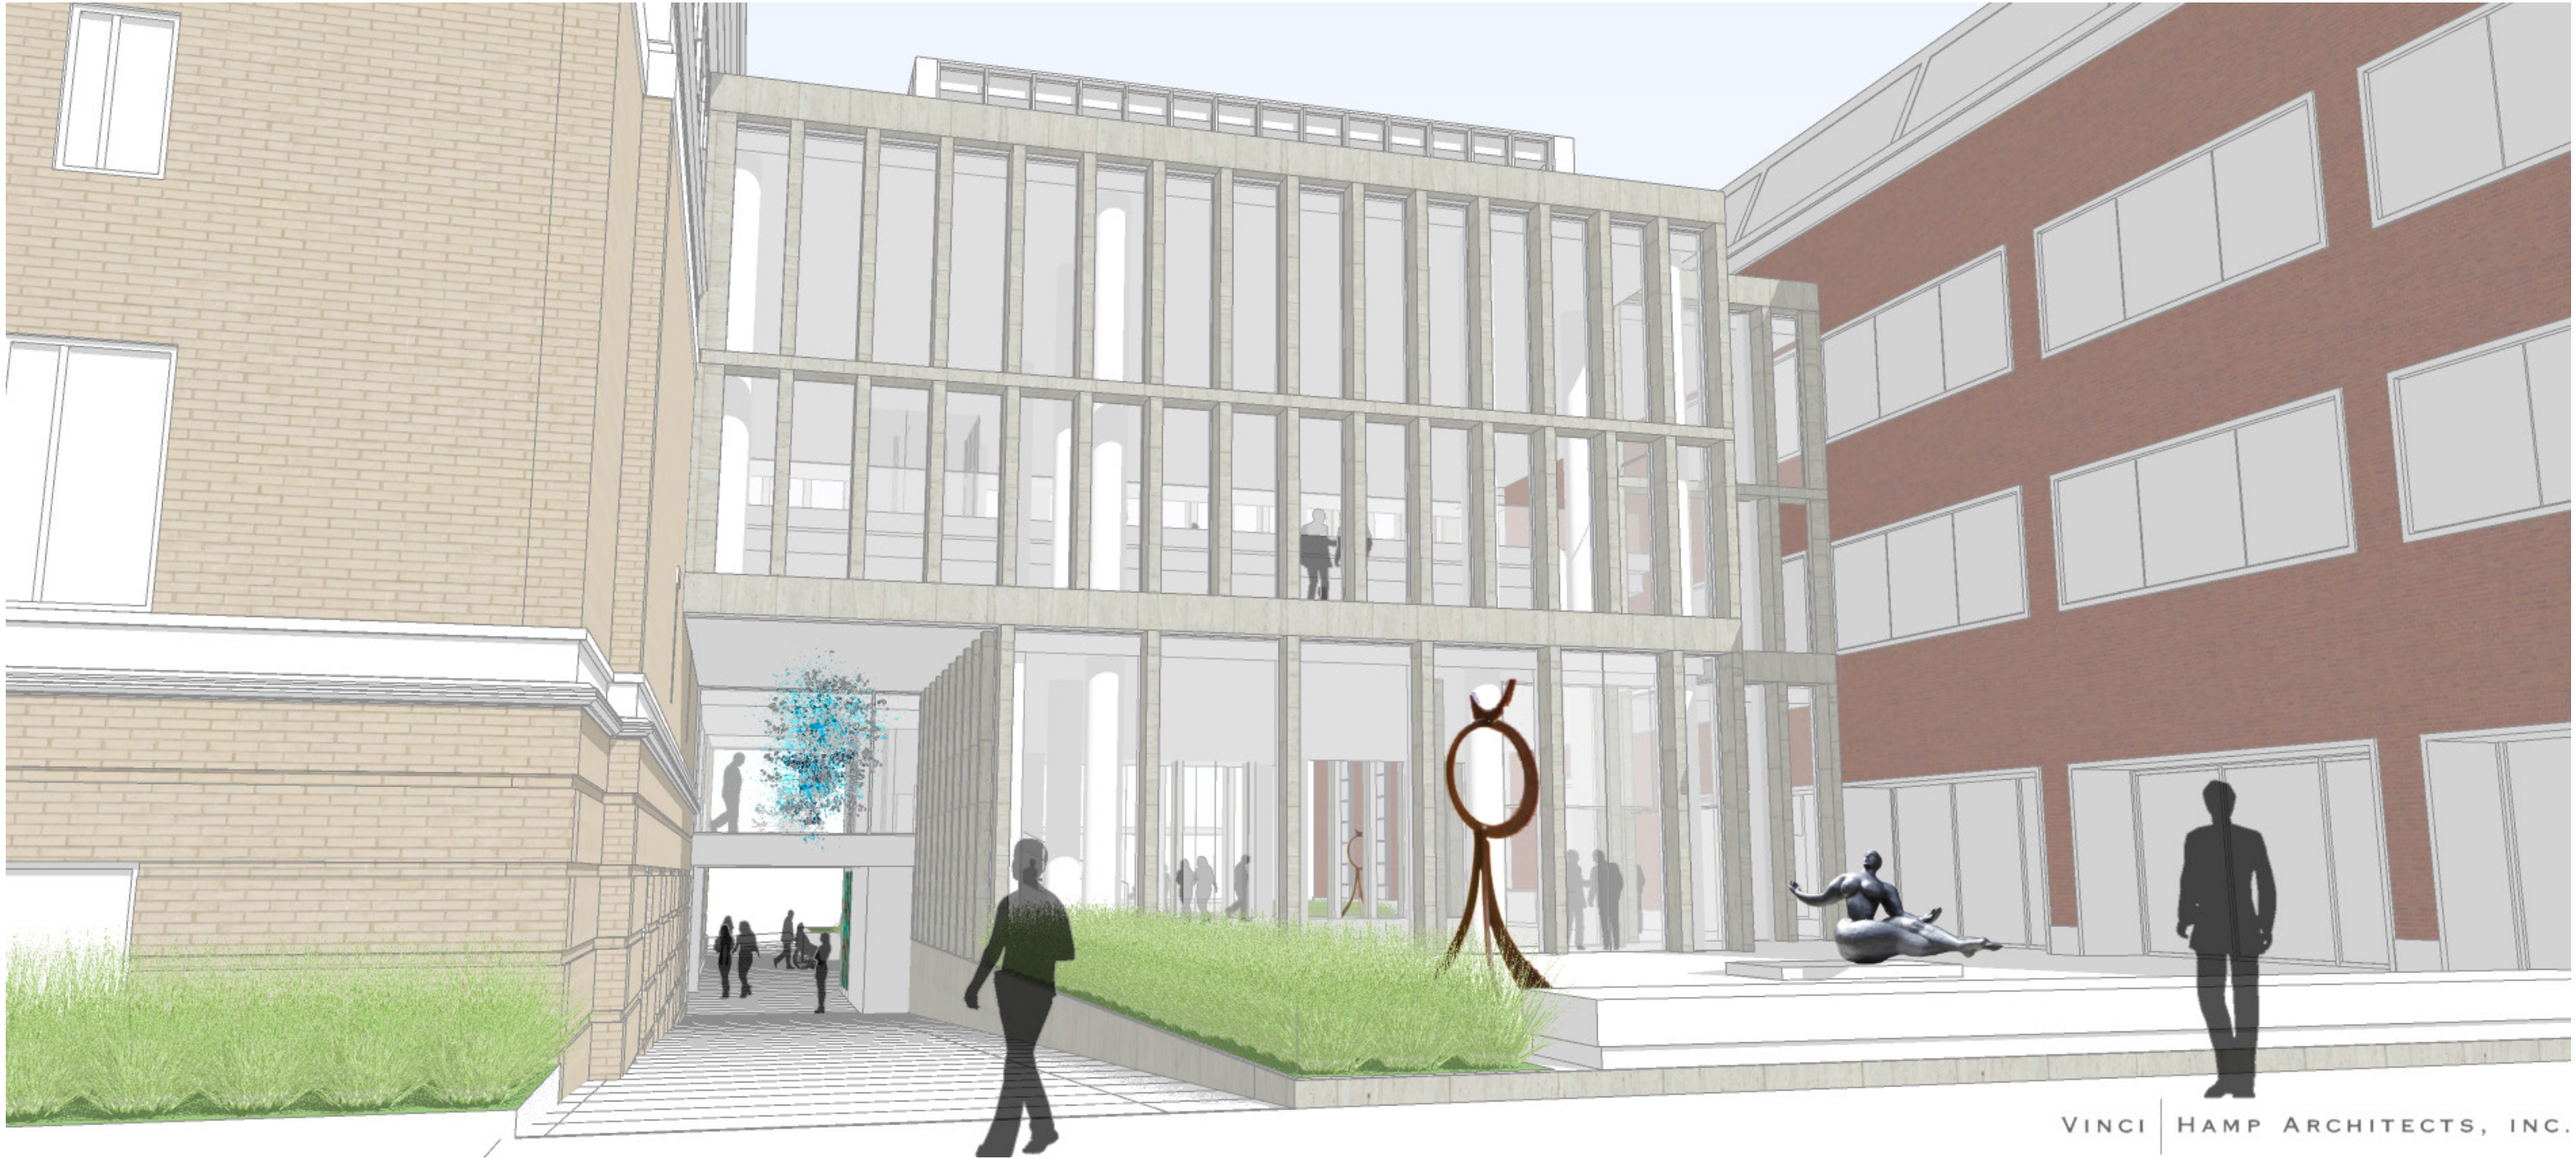

LEGEND

- A. NEW GALLERY
- B. WARREN TERRACE
- C. WEST PLAZA
- D. PAVILION
- E. EAST PLAZA
- F. PUBLIC PASSAGE "ARCADE"
- G. STAIR EXTENSION

RENOVATIONS
 NEW WORK

- RENOVATIONS
- NEW WORK

RENOVATIONS

NEW WORK

LEGEND

- A. NEW GALLERY
- B. OVERLOOK
- C. ROOF TERRACE
- D. BALCONY
- E. GALLERY VIEW FROM ARCADE

LEGEND

- A. NEW GALLERY
- B. OVERLOOK
- C. ROOF TERRACE
- D. COMMUNITY COMMONS
- E. ARCADE
- F. WEST PLAZA
- G. EAST PLAZA

V1. SIMPLE RAIL

V2. DECORATIVE RAIL

VINCI | HAMP ARCHITECTS, INC.

DEEP MULLIONS + FRIT

FRIT PATTERNS

GLASS SOLAR SHADE

SOLID FRAMES

CLEAR GLAZING

VERTICAL SOLAR SHADES

EAST PLAZA
Option A View - 4.9% Path

EAST PLAZA
Option B View - 8.3% Ramp

EAST PLAZA
Option C View 8.3% Ramp and Stair

Rothko Pavillion

Rothko Pavillion

WEST PLAZA AND ARCADE
Option A View