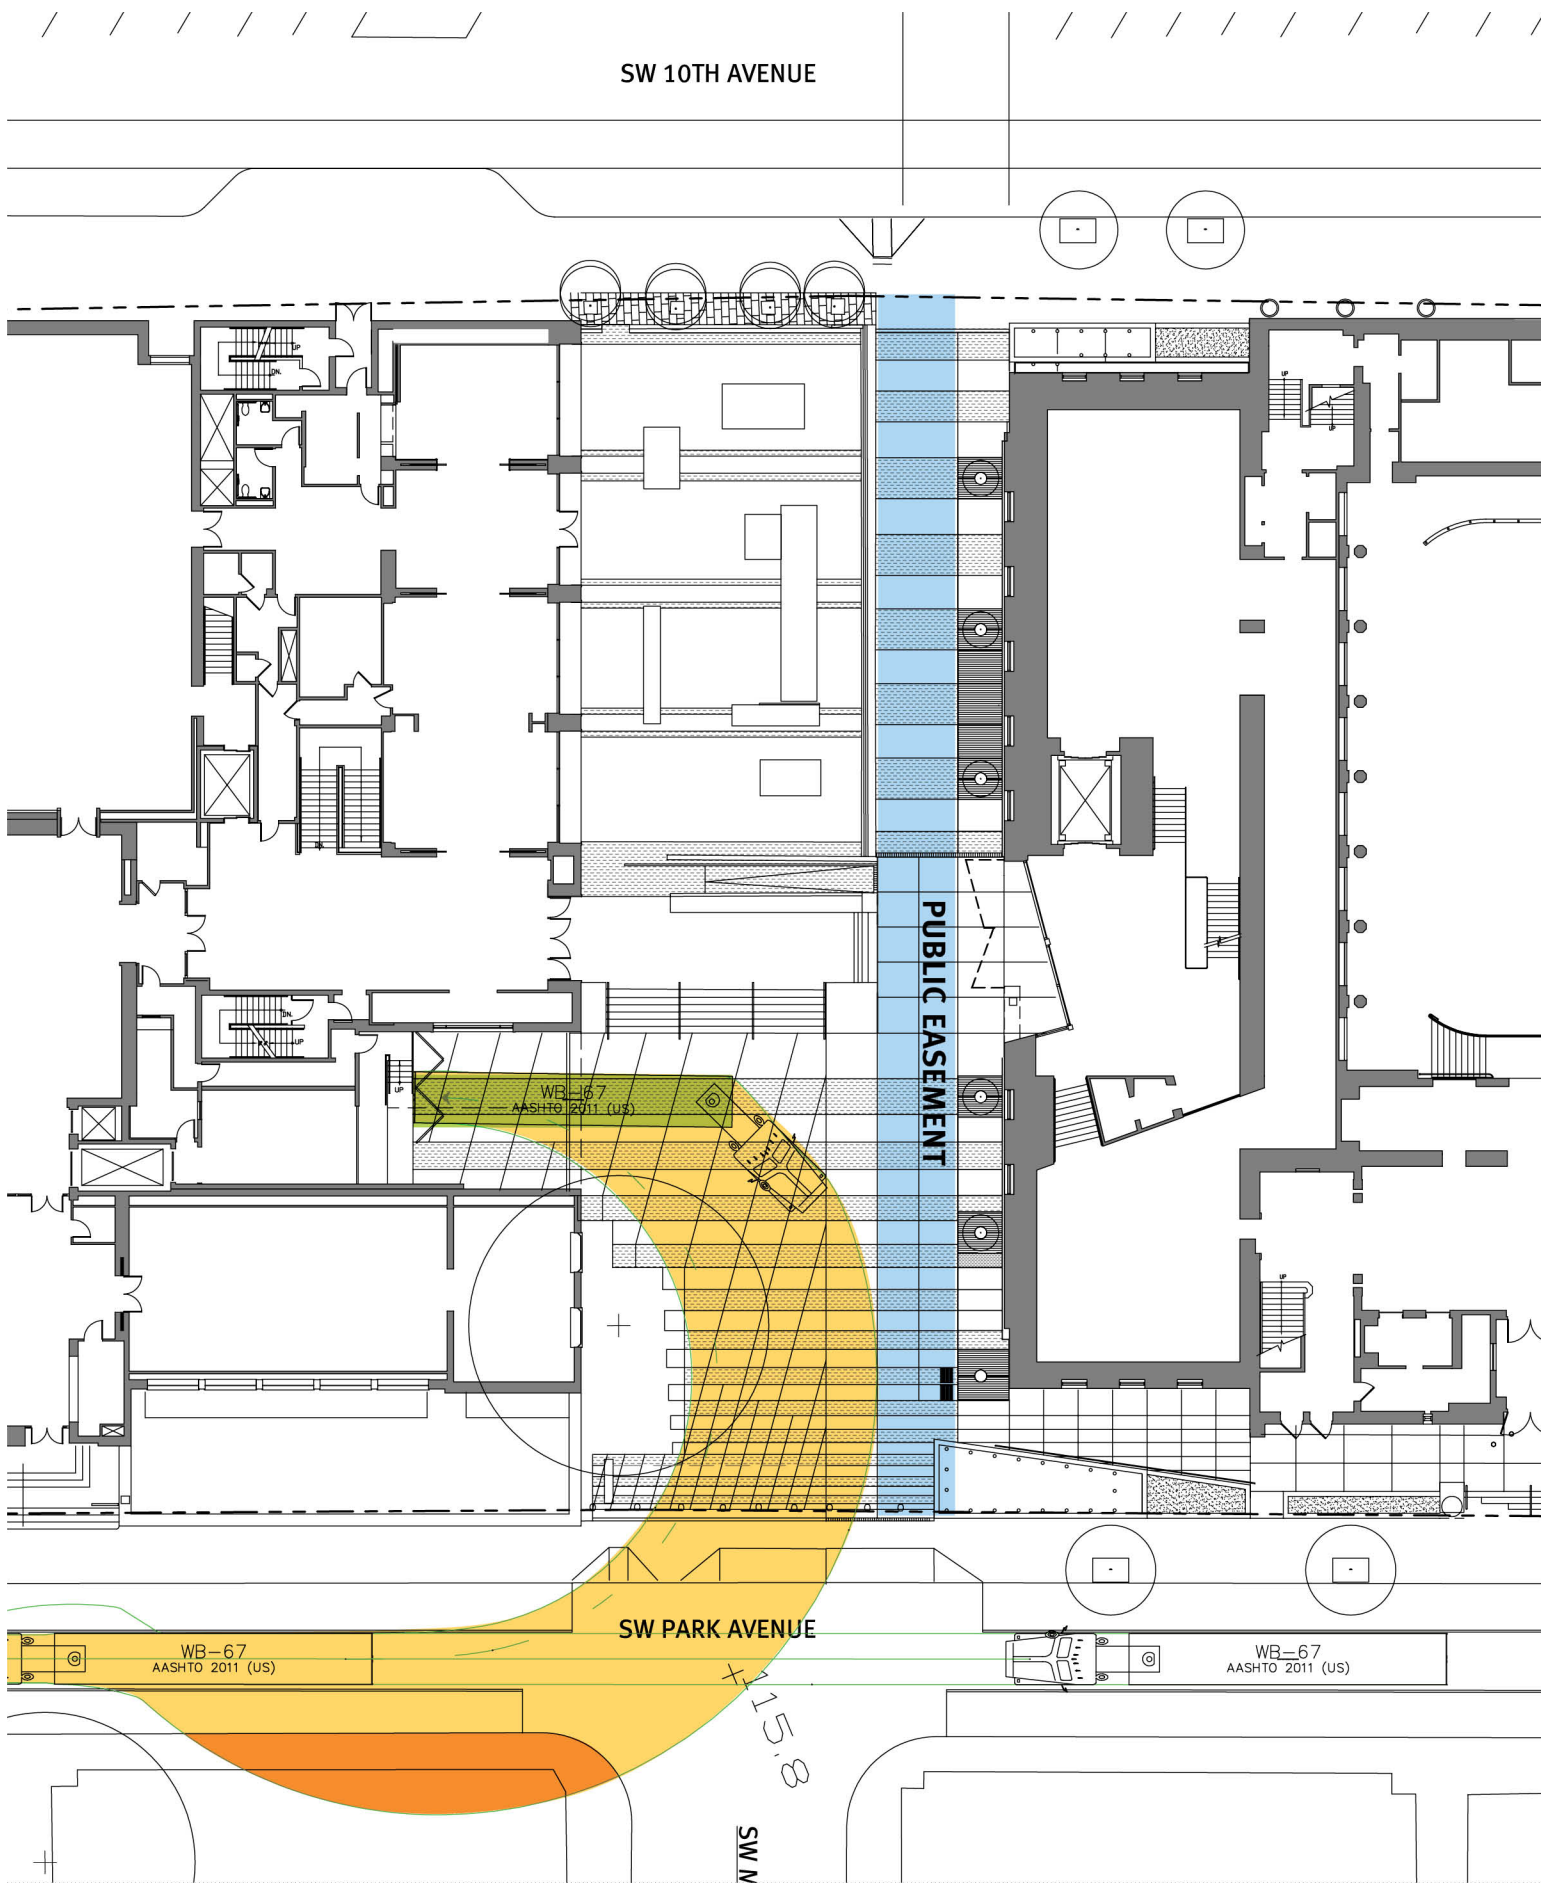

LEGEND

- A. NEW GALLERY
- B. WARREN TERRACE
- C. WEST PLAZA
- D. PAVILION
- E. EAST PLAZA
- F. PUBLIC PASSAGE "ARCADE"
- G. STAIR EXTENSION

RENOVATIONS
 NEW WORK

- RENOVATIONS
- NEW WORK

RENOVATIONS

NEW WORK

LEGEND

- A. NEW GALLERY
- B. OVERLOOK
- C. ROOF TERRACE
- D. BALCONY
- E. GALLERY VIEW FROM ARCADE

LEGEND

- A. NEW GALLERY
- B. OVERLOOK
- C. ROOF TERRACE
- D. COMMUNITY COMMONS
- E. ARCADE
- F. WEST PLAZA
- G. EAST PLAZA

V1. SIMPLE RAIL

V2. DECORATIVE RAIL

VINCI | HAMP ARCHITECTS, INC.

DEEP MULLIONS + FRIT

FRIT PATTERNS

GLASS SOLAR SHADE

SOLID FRAMES

CLEAR GLAZING

VERTICAL SOLAR SHADES

EAST PLAZA
Option A View - 4.9% Path

EAST PLAZA
Option B View - 8.3% Ramp

EAST PLAZA
Option C View 8.3% Ramp and Stair

Rothko Pavillion

Rothko Pavillion

WEST PLAZA AND ARCADE
Option A View