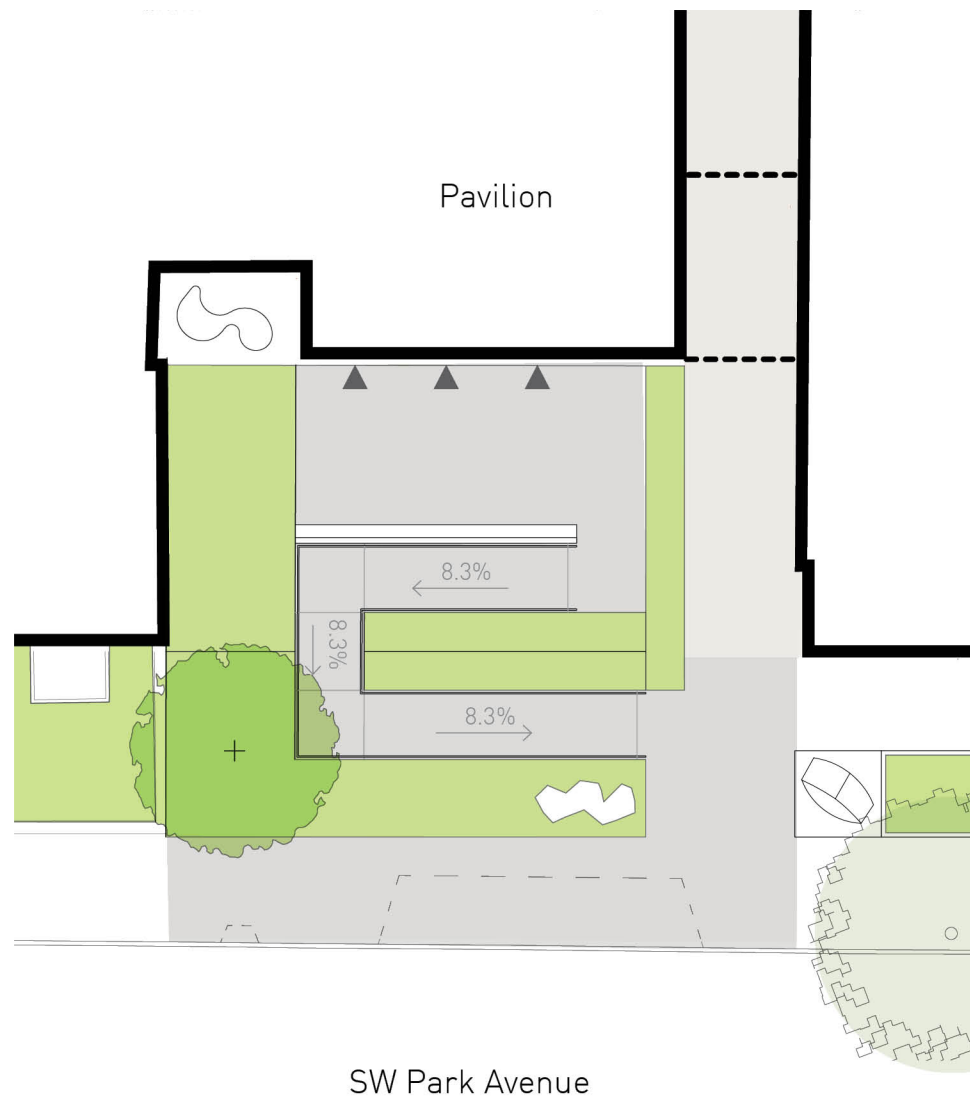

LEGEND

- A. NEW GALLERY
- B. OVERLOOK
- C. ROOF TERRACE
- D. BALCONY
- E. GALLERY VIEW FROM ARCADE

LEGEND

- A. NEW GALLERY
- B. OVERLOOK
- C. ROOF TERRACE
- D. COMMUNITY COMMONS
- E. ARCADE
- F. WEST PLAZA
- G. EAST PLAZA

V1. SIMPLE RAIL

V2. DECORATIVE RAIL

VINCI | HAMP ARCHITECTS, INC.

DEEP MULLIONS + FRIT

FRIT PATTERNS

GLASS SOLAR SHADE

SOLID FRAMES

CLEAR GLAZING

VERTICAL SOLAR SHADES

EAST PLAZA
Option A View - 4.9% Path

EAST PLAZA
Option B View - 8.3% Ramp

EAST PLAZA
Option C View 8.3% Ramp and Stair

Rothko Pavillion

Rothko Pavillion

WEST PLAZA AND ARCADE
Option A View