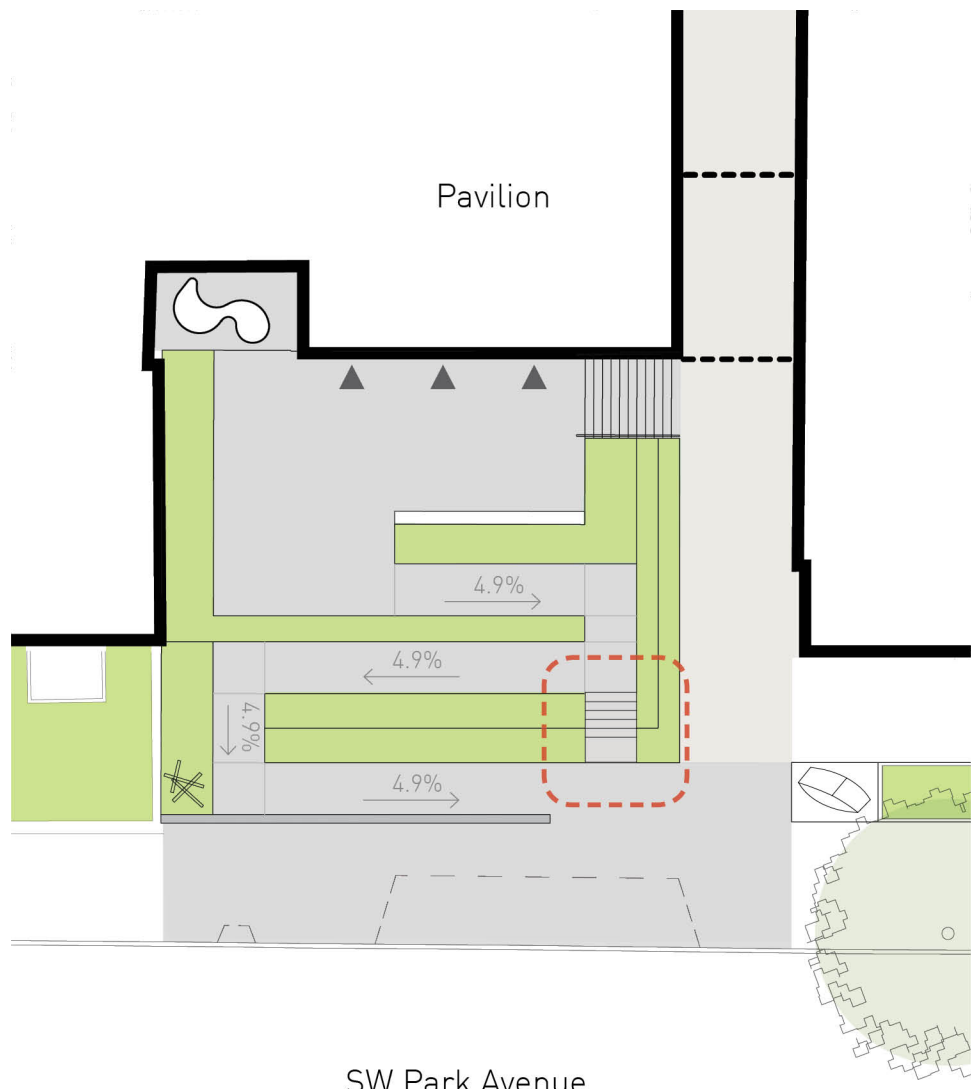

LEGEND

- A. NEW GALLERY
- B. OVERLOOK
- C. ROOF TERRACE
- D. BALCONY
- E. GALLERY VIEW FROM ARCADE

LEGEND

- A. NEW GALLERY
- B. OVERLOOK
- C. ROOF TERRACE
- D. COMMUNITY COMMONS
- E. ARCADE
- F. WEST PLAZA
- G. EAST PLAZA

V1. SIMPLE RAIL

V2. DECORATIVE RAIL

VINCI | HAMP ARCHITECTS, INC.

DEEP MULLIONS + FRIT

FRIT PATTERNS

GLASS SOLAR SHADE

SOLID FRAMES

CLEAR GLAZING

VERTICAL SOLAR SHADES

EAST PLAZA
Option A View - 4.9% Path

EAST PLAZA
Option B View - 8.3% Ramp

EAST PLAZA
Option C View 8.3% Ramp and Stair

Rothko Pavillion

Rothko Pavillion

WEST PLAZA AND ARCADE
Option A View