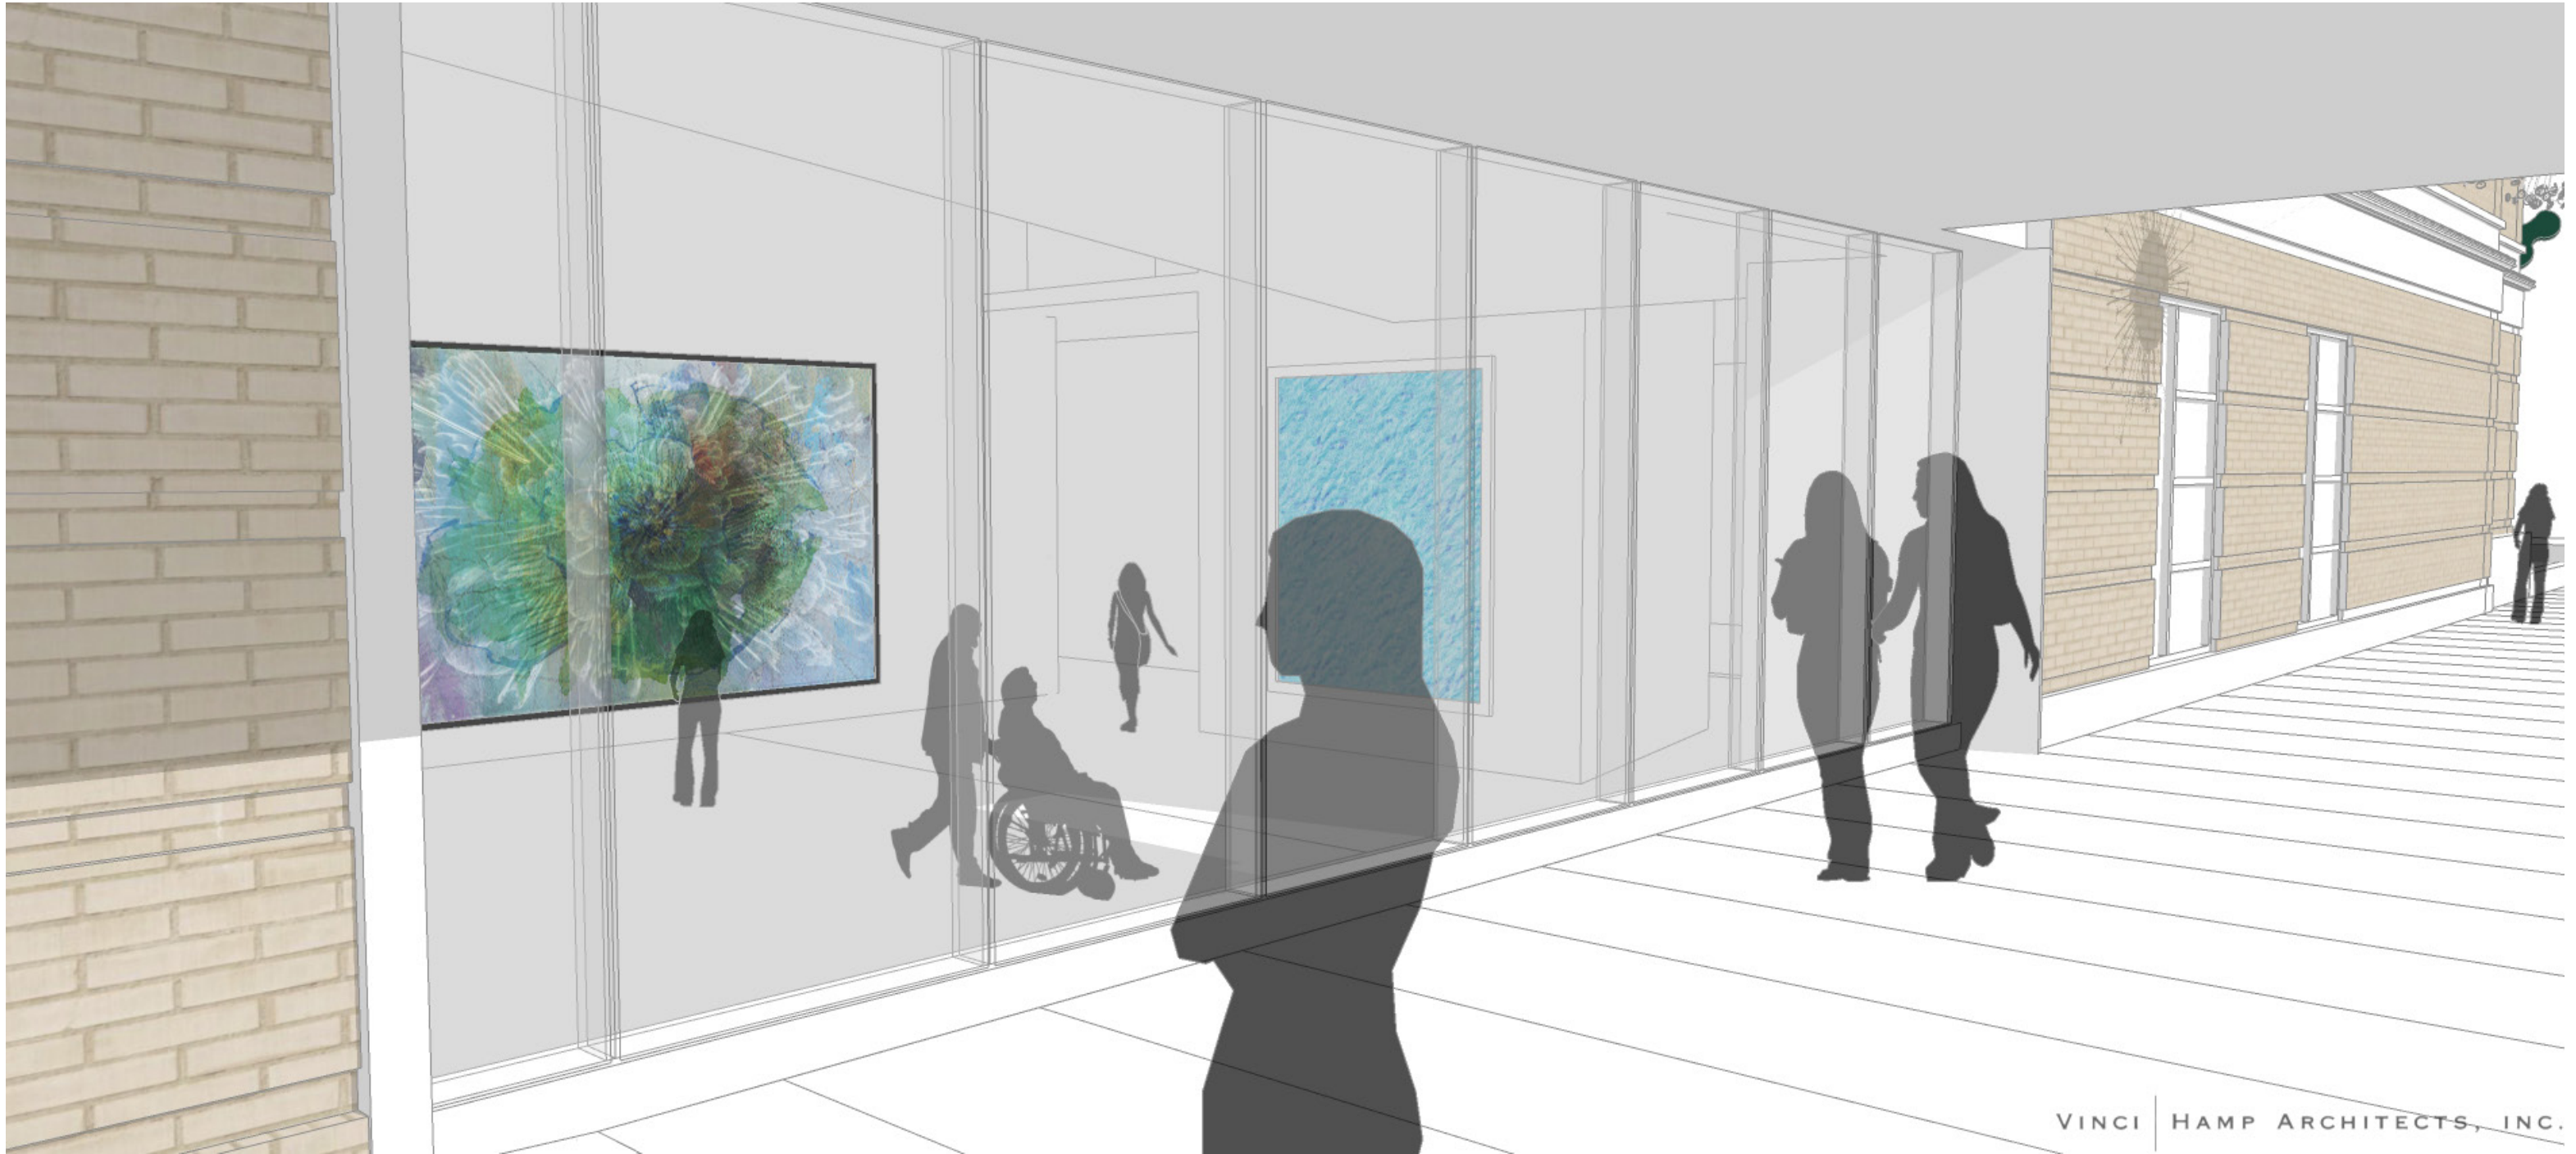

LEGEND

- A. NEW GALLERY
- B. WARREN TERRACE
- C. WEST PLAZA
- D. PAVILION
- E. EAST PLAZA
- F. PUBLIC PASSAGE "ARCADE"
- G. STAIR EXTENSION

RENOVATIONS
 NEW WORK

- RENOVATIONS
- NEW WORK

RENOVATIONS

NEW WORK

LEGEND

- A. NEW GALLERY
- B. OVERLOOK
- C. ROOF TERRACE
- D. BALCONY
- E. GALLERY VIEW FROM ARCADE

LEGEND

- A. NEW GALLERY
- B. OVERLOOK
- C. ROOF TERRACE
- D. COMMUNITY COMMONS
- E. ARCADE
- F. WEST PLAZA
- G. EAST PLAZA

V1. SIMPLE RAIL

V2. DECORATIVE RAIL

VINCI | HAMP ARCHITECTS, INC.

DEEP MULLIONS + FRIT

FRIT PATTERNS

GLASS SOLAR SHADE

SOLID FRAMES

CLEAR GLAZING

VERTICAL SOLAR SHADES

EAST PLAZA
Option A View - 4.9% Path

EAST PLAZA
Option B View - 8.3% Ramp

EAST PLAZA
Option C View 8.3% Ramp and Stair

Rothko Pavillion

Rothko Pavillion

WEST PLAZA AND ARCADE
Option A View