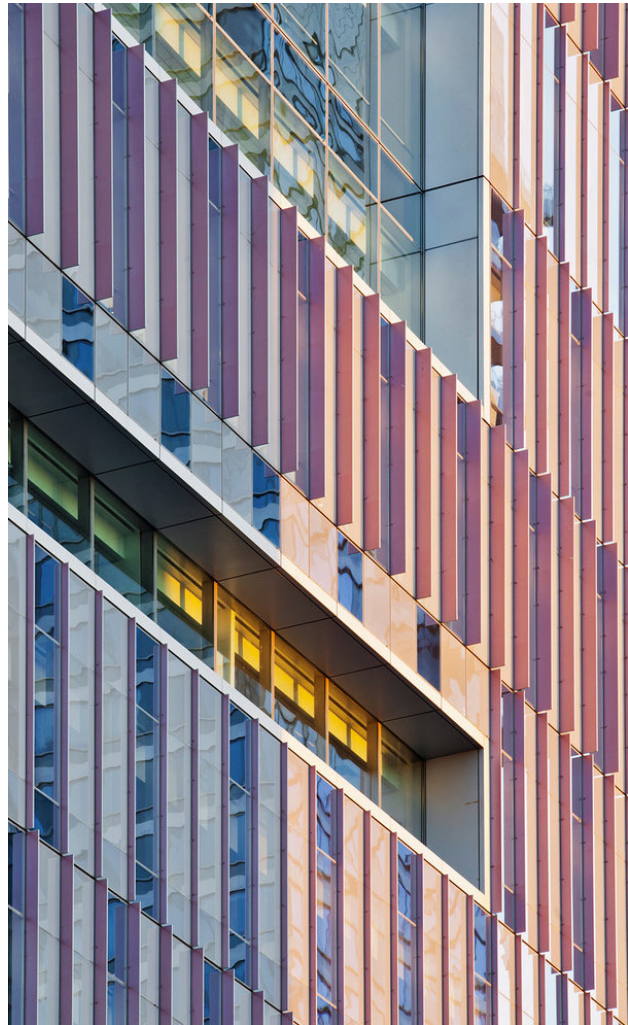

LEGEND

- A. NEW GALLERY
- B. OVERLOOK
- C. ROOF TERRACE
- D. BALCONY
- E. GALLERY VIEW FROM ARCADE

LEGEND

- A. NEW GALLERY
- B. OVERLOOK
- C. ROOF TERRACE
- D. COMMUNITY COMMONS
- E. ARCADE
- F. WEST PLAZA
- G. EAST PLAZA

V1. SIMPLE RAIL

V2. DECORATIVE RAIL

VINCI | HAMP ARCHITECTS, INC.

DEEP MULLIONS + FRIT

FRIT PATTERNS

GLASS SOLAR SHADE

SOLID FRAMES

CLEAR GLAZING

VERTICAL SOLAR SHADES

EAST PLAZA
Option A View - 4.9% Path

EAST PLAZA
Option B View - 8.3% Ramp

EAST PLAZA
Option C View 8.3% Ramp and Stair

Rothko Pavillion

Rothko Pavillion

WEST PLAZA AND ARCADE
Option A View

WEST PLAZA AND ARCADE

Option B View

ARCADE
Art Feature

ARCADE
Art Features