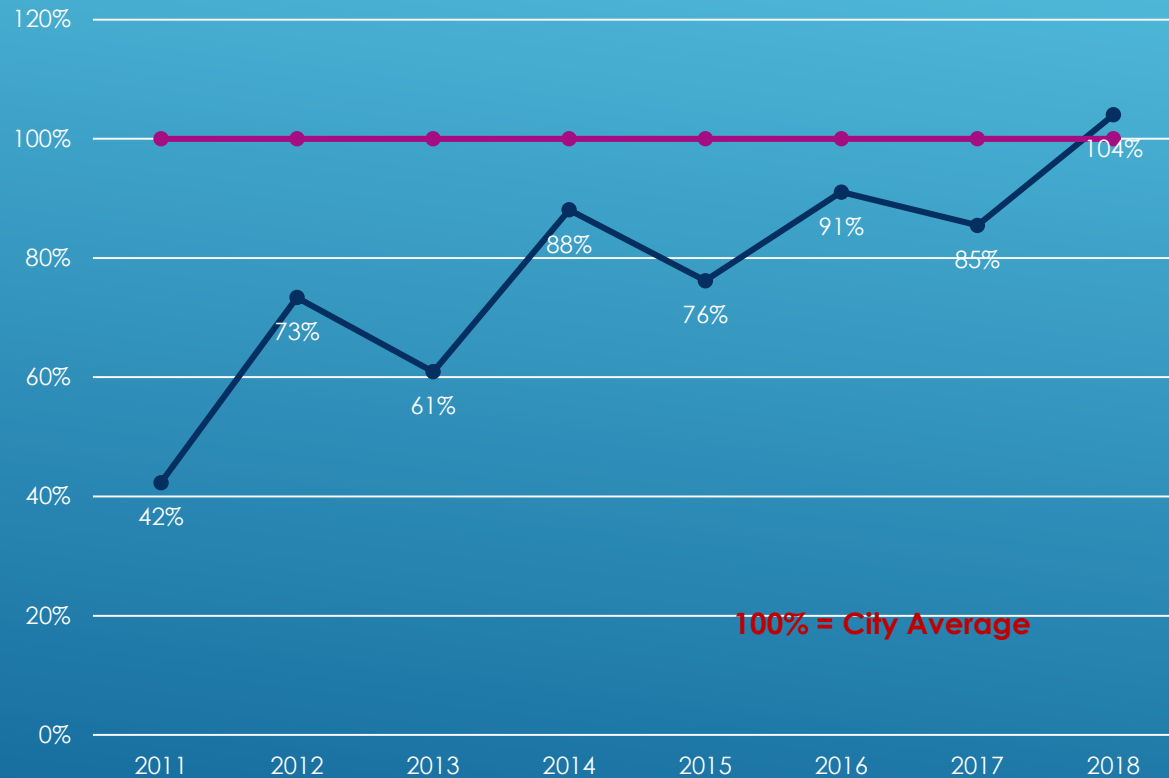

East Portland Per Capita Transportation Investment vs. City Average

PORTLAND BUREAU OF TRANSPORTATION

East Portland per capita transportation dollars exceeded the citywide average for the first time in 2018