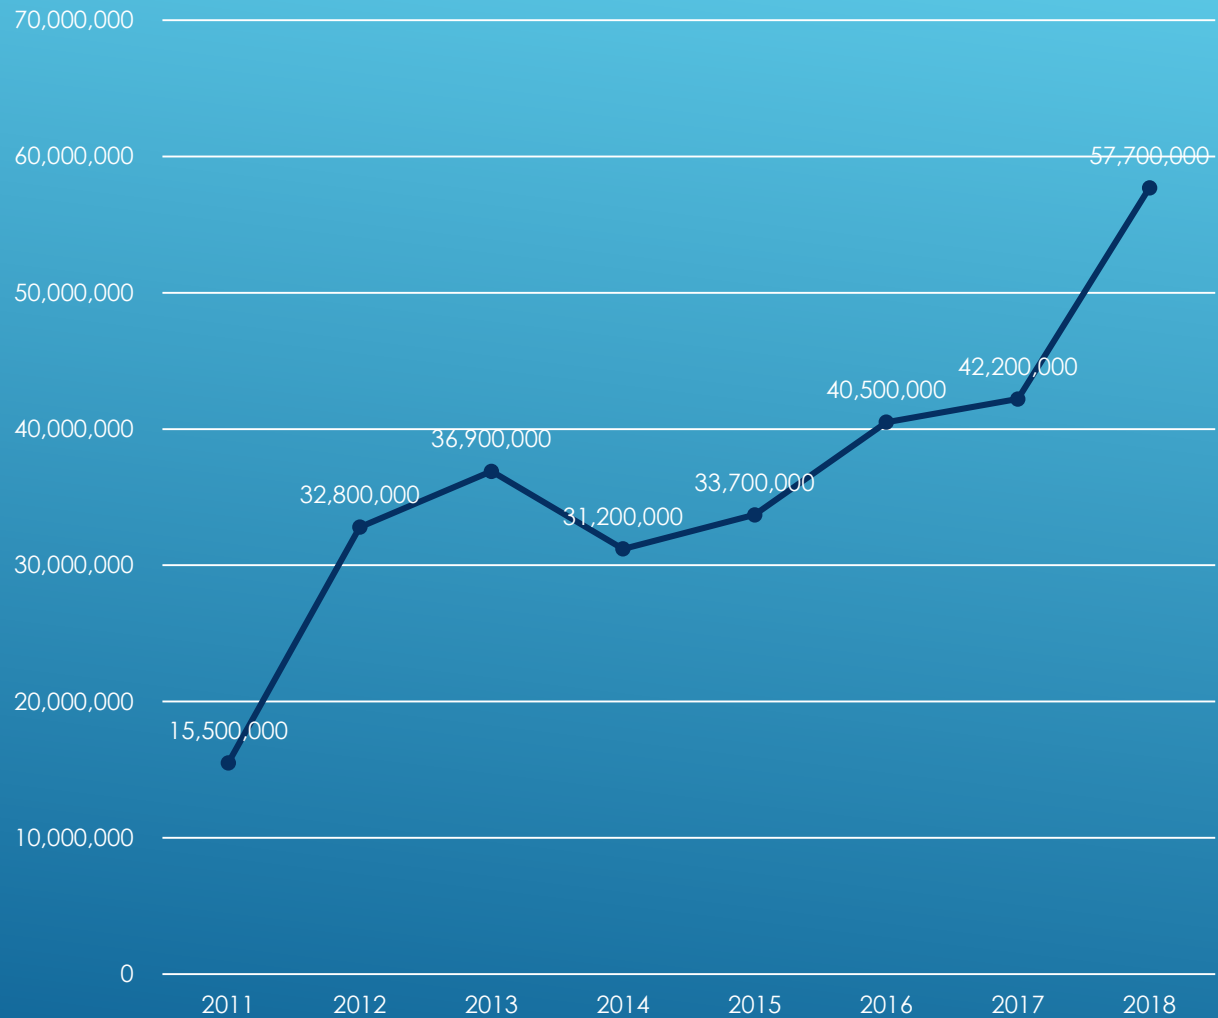

PORTLAND HOUSING BUREAU

Despite the increase in dollar spending, per capita spending decreased in 2018

East Portland Parks Investment

PORTLAND PARKS & RECREATION

Parks investment in East Portland has nearly tripled, increasing from \$13.6 million in 2011 to \$35.9 million in 2018

East Portland Per Capita Parks Investment
vs. City Average

PORTLAND PARKS & RECREATION

Per capita East Portland Parks investment has been above the city average for the last four years

East Portland Transportation Investment