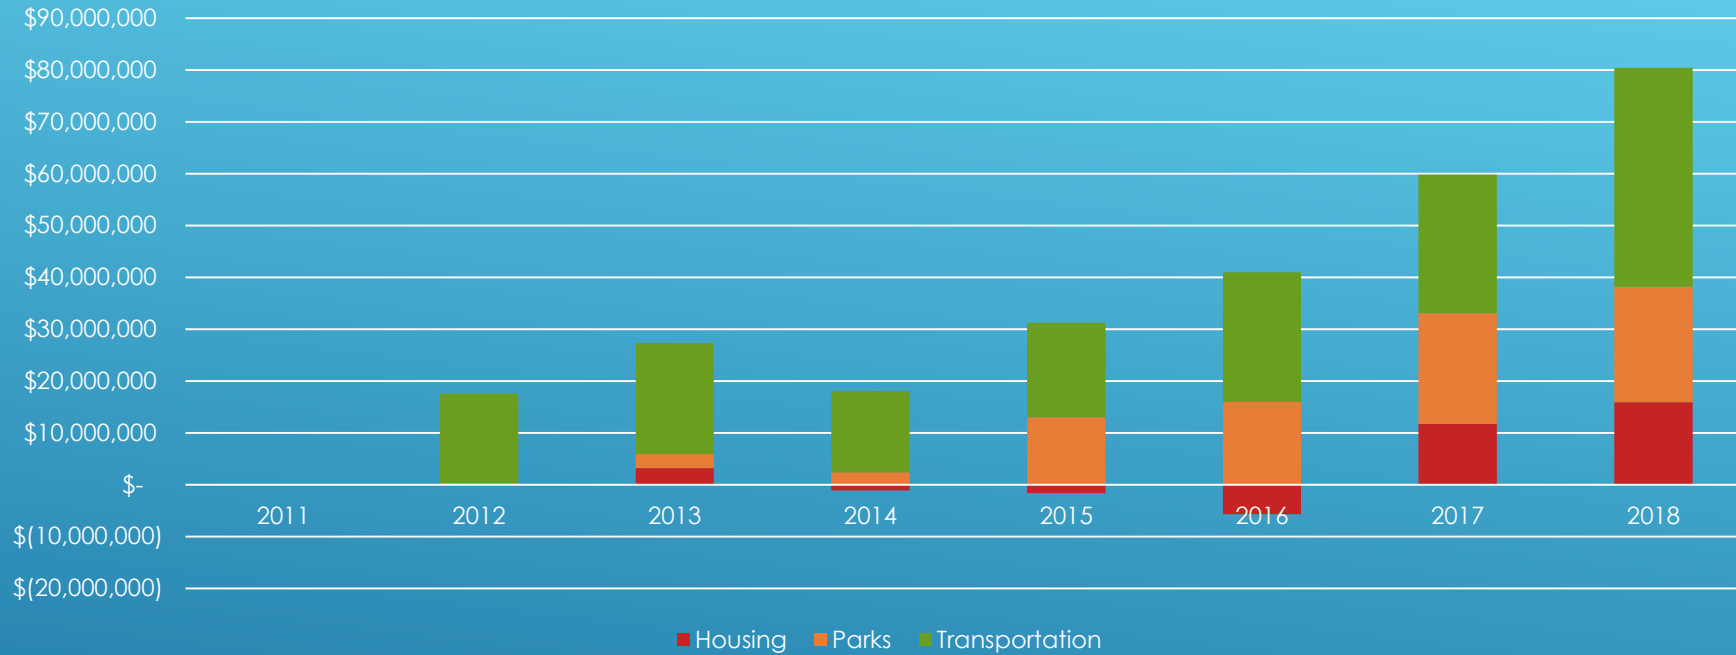

Annual Increase In East Portland Investment 2011-2018

City investment in East Portland housing, parks & transportation increased by $267 million since 2011