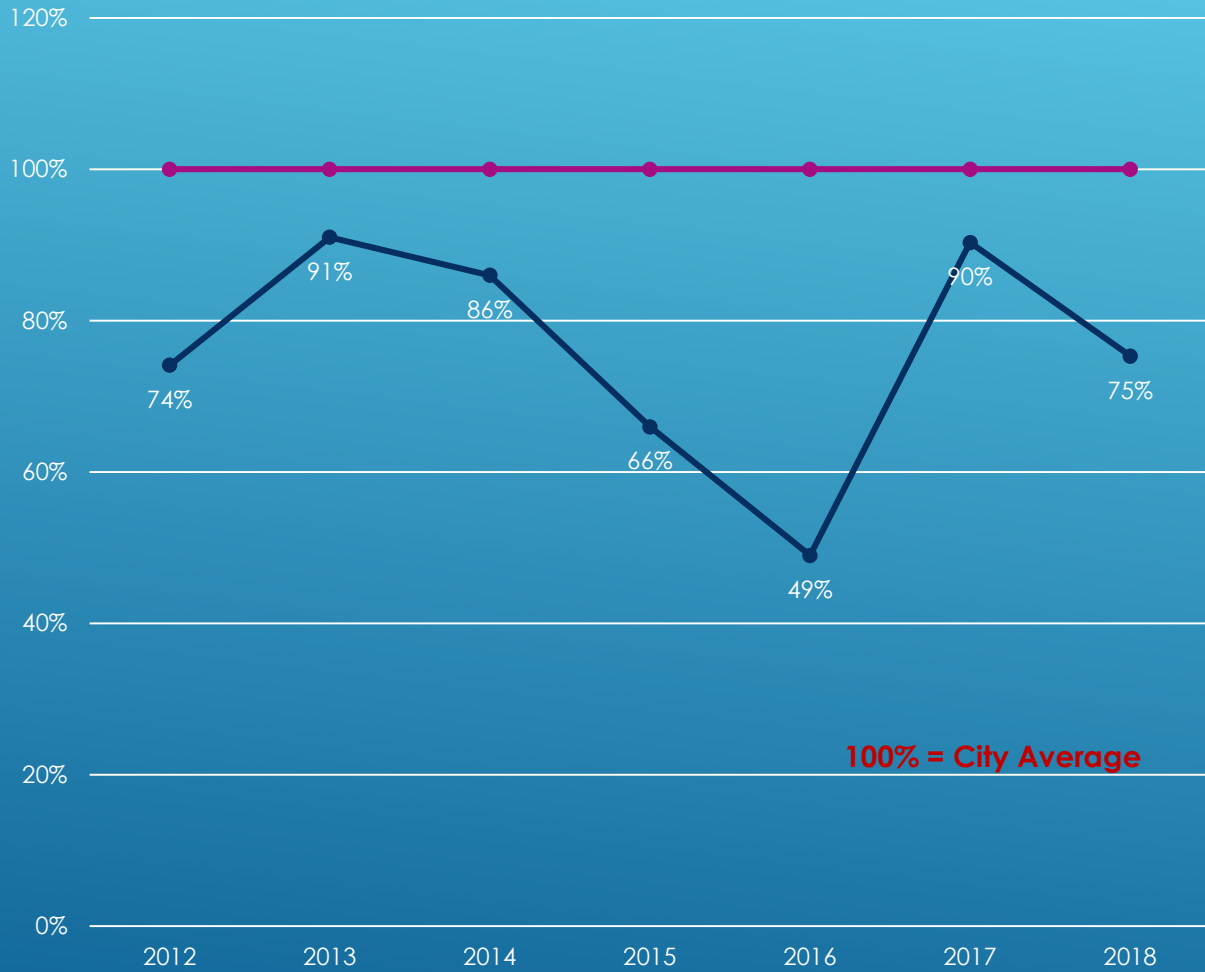

East Portland Housing Investment

PORTLAND HOUSING BUREAU

East Portland housing dollars have increased over the last two years after several years of decline

East Portland Per Capita Housing Investment
vs. City Average

PORTLAND HOUSING BUREAU

Despite the increase in dollar spending, per capita spending decreased in 2018

East Portland Parks Investment

PORTLAND PARKS & RECREATION

Parks investment in East Portland has nearly tripled, increasing from \$13.6 million in 2011 to \$35.9 million in 2018

East Portland Per Capita Parks Investment
vs. City Average

PORTLAND PARKS & RECREATION

Per capita East Portland Parks investment has been above the city average for the last four years

East Portland Transportation Investment