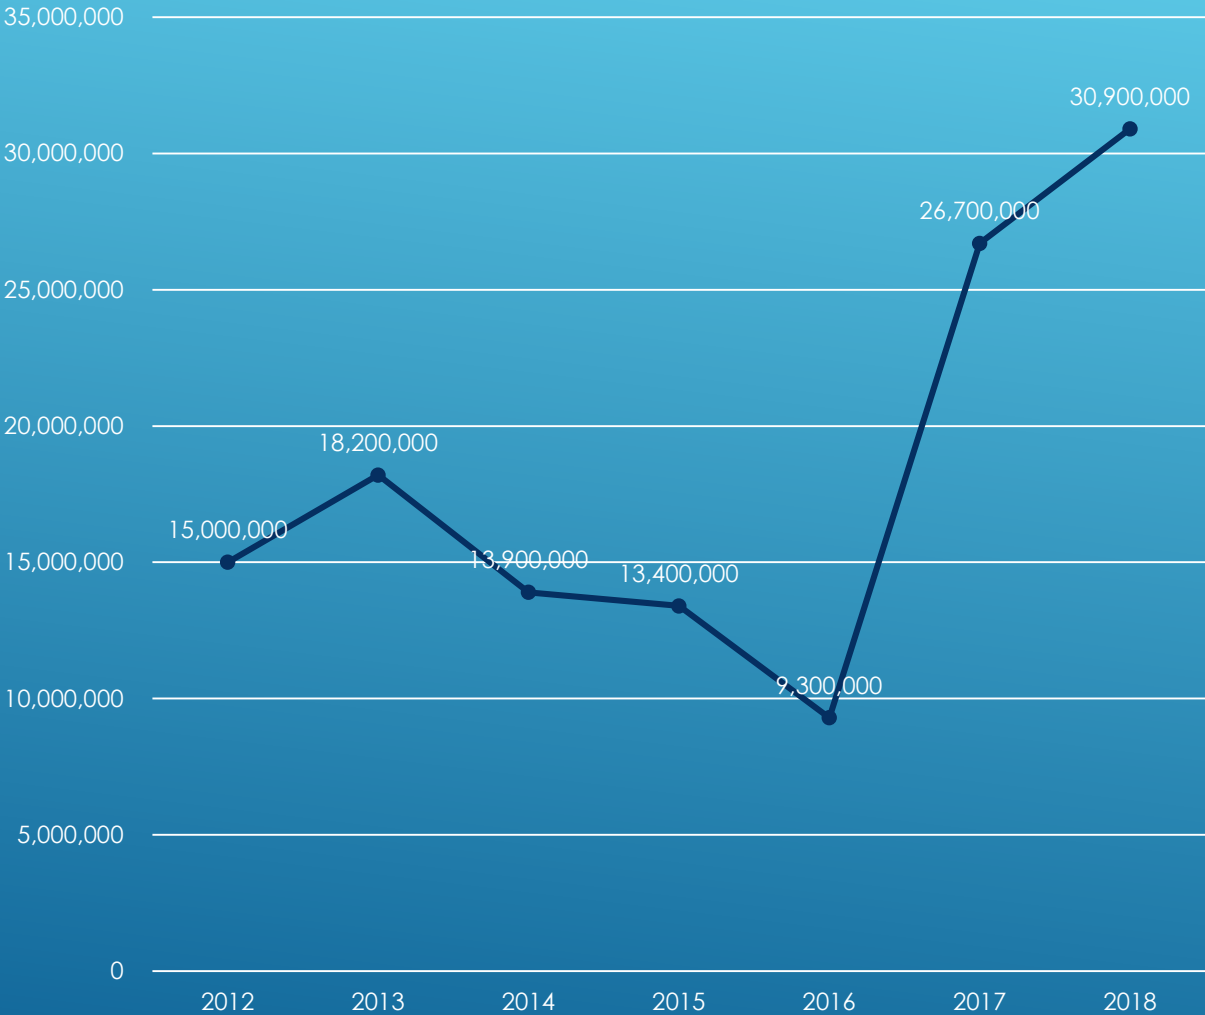

BUDGET MAPPING

2011-2018

East Portland Action Plan

Report to Portland City Council

May 30, 2018

At the request of EPAP, the City of Portland has mapped bureau investment by district from 2011-2018

Investment dollars, per capita and level of service maps
www.portlandoregon.gov/cbo/76418

East Portland Housing Investment

PORTLAND HOUSING BUREAU

East Portland housing dollars have increased over the last two years after several years of decline

East Portland Per Capita Housing Investment
vs. City Average

PORTLAND HOUSING BUREAU

Despite the increase in dollar spending, per capita spending decreased in 2018

East Portland Parks Investment

PORTLAND PARKS & RECREATION

Parks investment in East Portland has nearly tripled, increasing from \$13.6 million in 2011 to \$35.9 million in 2018