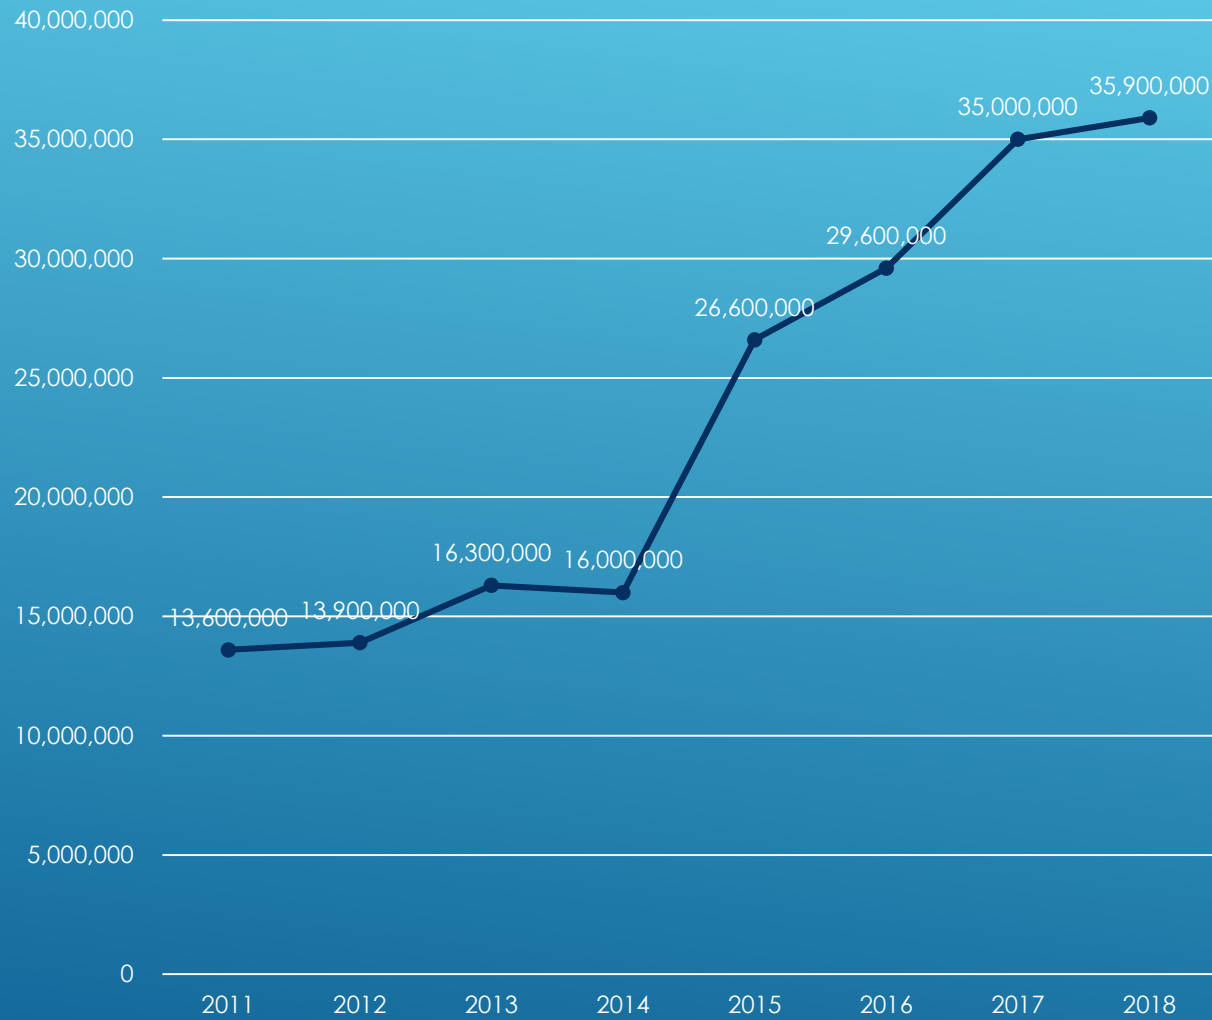

East Portland Housing Investment

PORTLAND HOUSING BUREAU

East Portland housing dollars have increased over the last two years after several years of decline

East Portland Per Capita Housing Investment
vs. City Average

PORTLAND HOUSING BUREAU

Despite the increase in dollar spending, per capita spending decreased in 2018

East Portland Parks Investment

PORTLAND PARKS & RECREATION

Parks investment in East Portland has nearly tripled, increasing from \$13.6 million in 2011 to \$35.9 million in 2018

East Portland Per Capita Parks Investment
vs. City Average

PORTLAND PARKS & RECREATION

Per capita East Portland Parks investment has been above the city average for the last four years

East Portland Transportation Investment