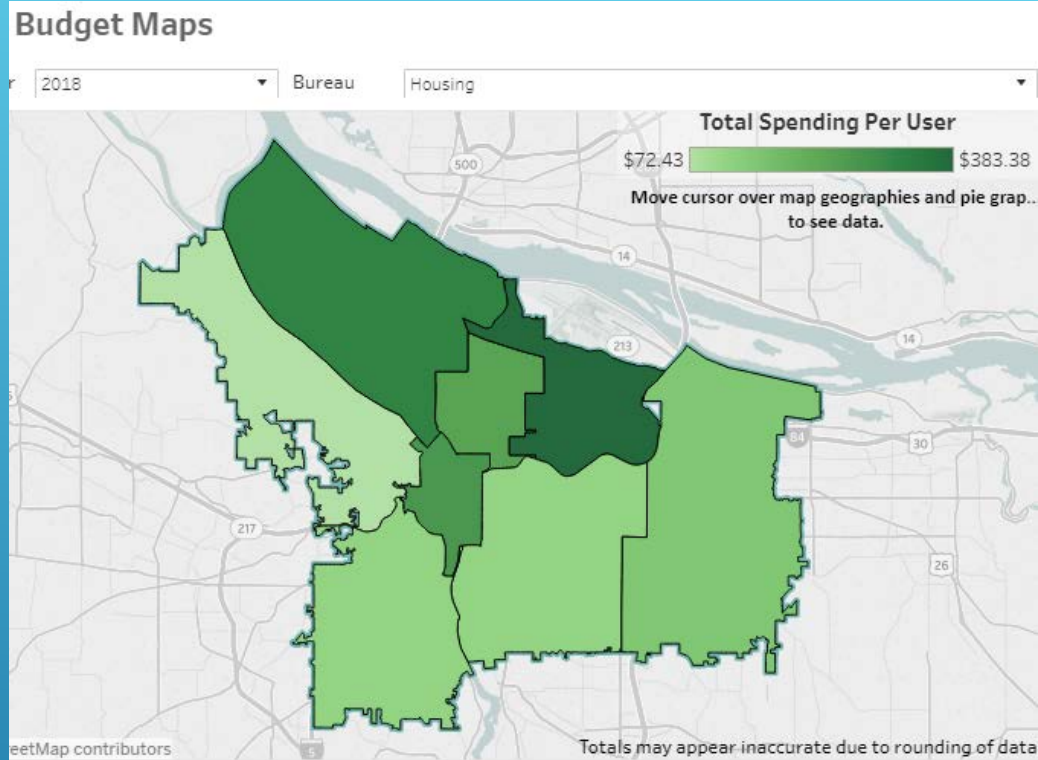

BUDGET MAPPING

2011-2018

East Portland Action Plan

Report to Portland City Council

May 30, 2018

At the request of EPAP, the City of Portland has mapped bureau investment by district from 2011-2018

Investment dollars, per capita and level of service maps
www.portlandoregon.gov/cbo/76418

East Portland Housing Investment

PORTLAND HOUSING BUREAU

East Portland housing dollars have increased over the last two years after several years of decline

East Portland Per Capita Housing Investment
vs. City Average

East Portland Per Capita Parks Investment
vs. City Average

PORTLAND PARKS & RECREATION

Per capita East Portland Parks investment has been above the city average for the last four years

East Portland Transportation Investment