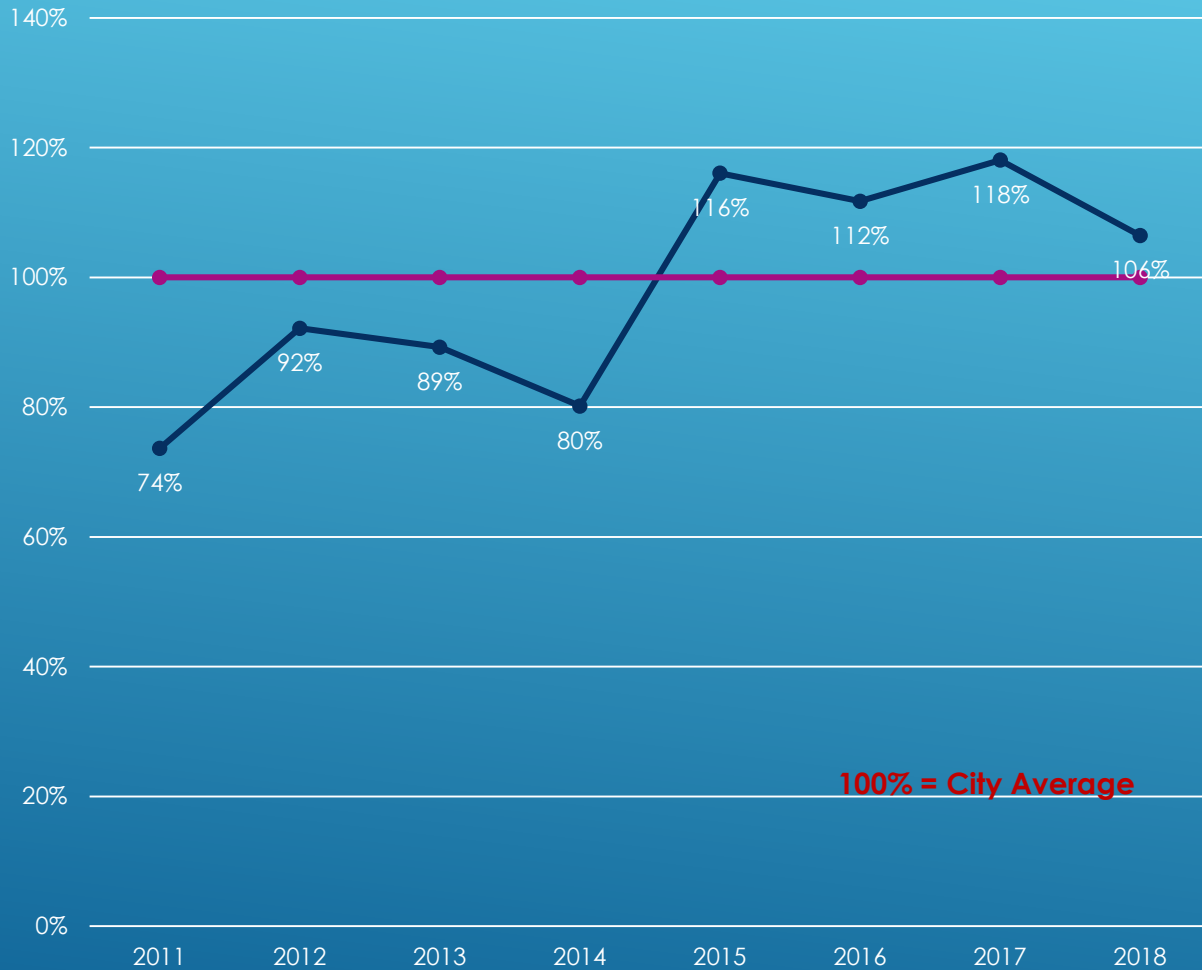

PORTLAND HOUSING BUREAU

Despite the increase in dollar spending, per capita spending decreased in 2018

East Portland Parks Investment

PORTLAND PARKS & RECREATION

Parks investment in East Portland has nearly tripled, increasing from \$13.6 million in 2011 to \$35.9 million in 2018

East Portland Per Capita Parks Investment
vs. City Average

PORTLAND PARKS & RECREATION

Per capita East Portland Parks investment has been above the city average for the last four years

East Portland Transportation Investment