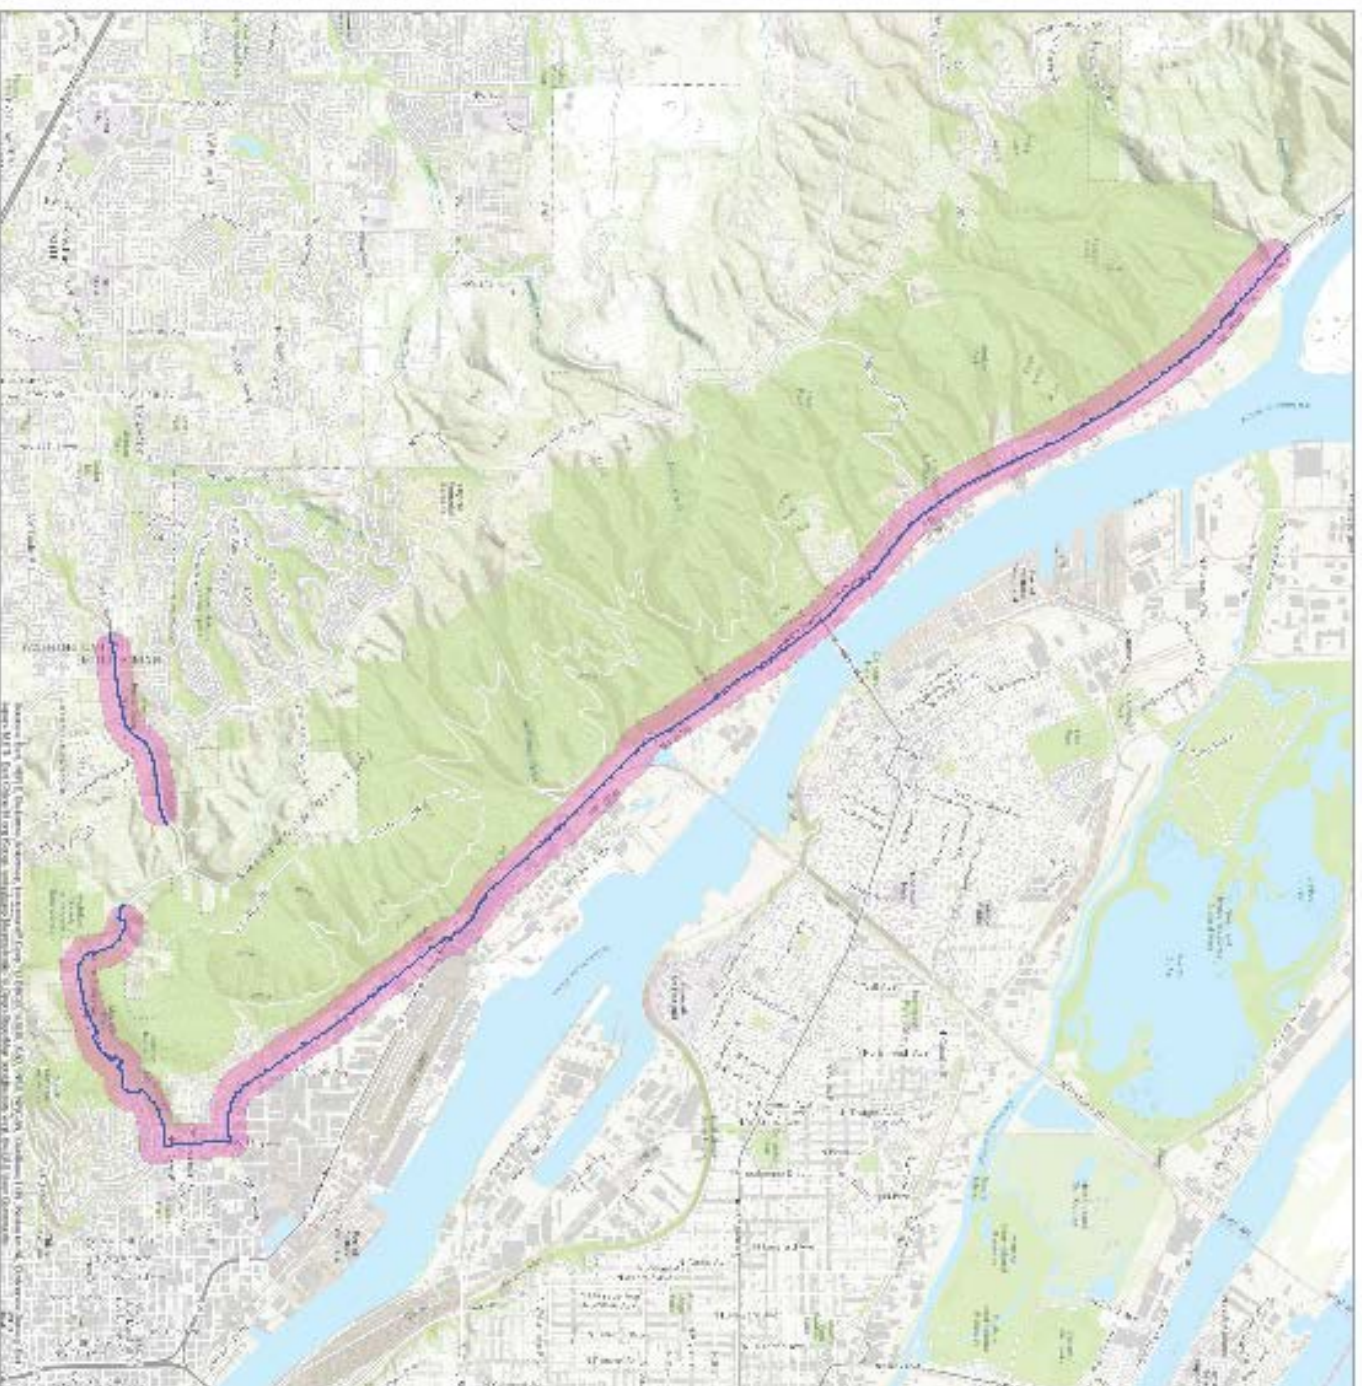

EXHIBIT A

Updated map of Grantee facilities in City of Portland, incorporating statement of linear feet, vouched for by corporate representative, authorized to sign on behalf of Sprint Communications Company L.P. (Franchise §1.1(A) and §6.2(B))

City of Portland Right of Way Map

Legend

- Sprint Fiber
- City of Portland Right of Way Area
56,084 Feet