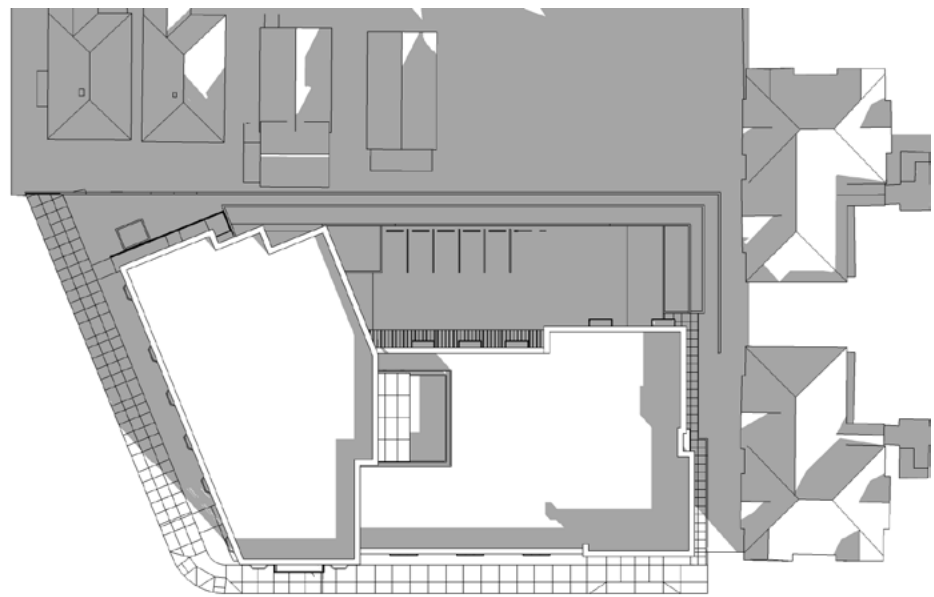

SUMMER SOLSTICE - JUNE 21ST
SHADOW STUDIES

9 AM

12 PM

3 PM

4/3 STORY MASSING

9 AM

12 PM

3 PM

3 STORY MASSING

EQUINOX - MARCH/SEPTEMBER 21ST
SHADOW STUDIES

9 AM

12 PM

3 PM

4/3 STORY MASSING

9 AM

12 PM