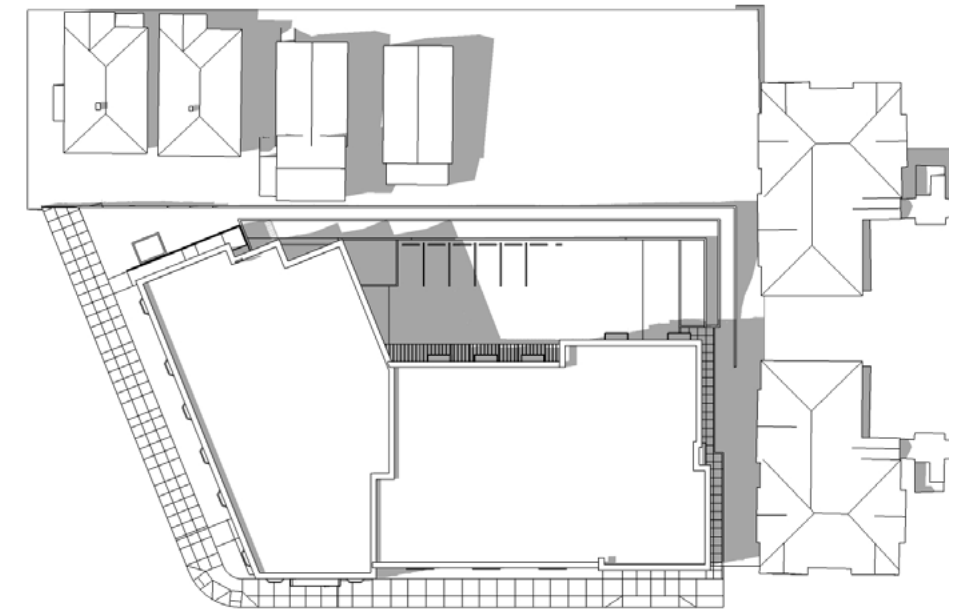

3 PM

SUMMER SOLSTICE - JUNE 21ST
SHADOW STUDIES