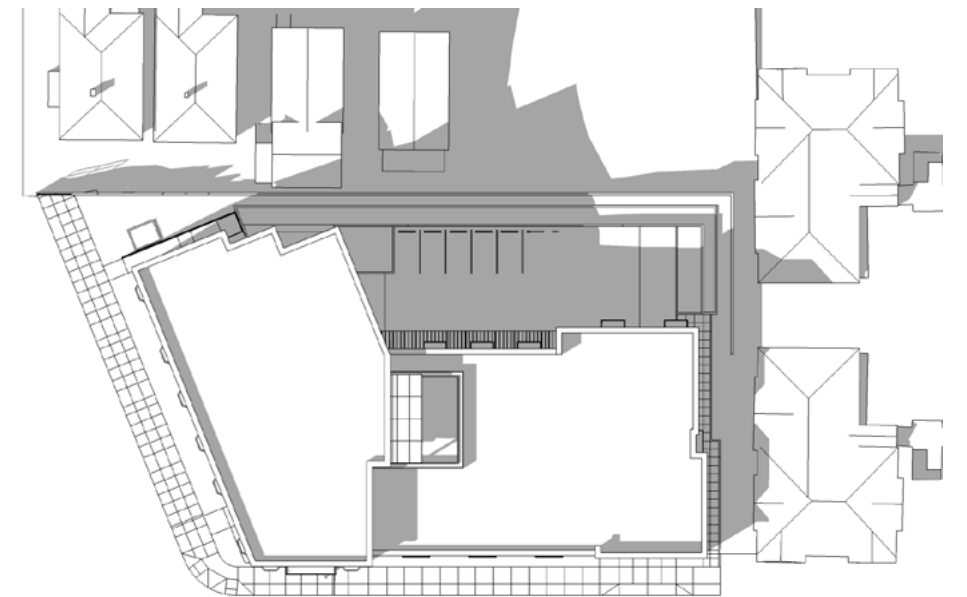

SUMMER SOLSTICE - JUNE 21ST
SHADOW STUDIES

9 AM

12 PM

3 PM

4/3 STORY MASSING

9 AM

12 PM

3 PM