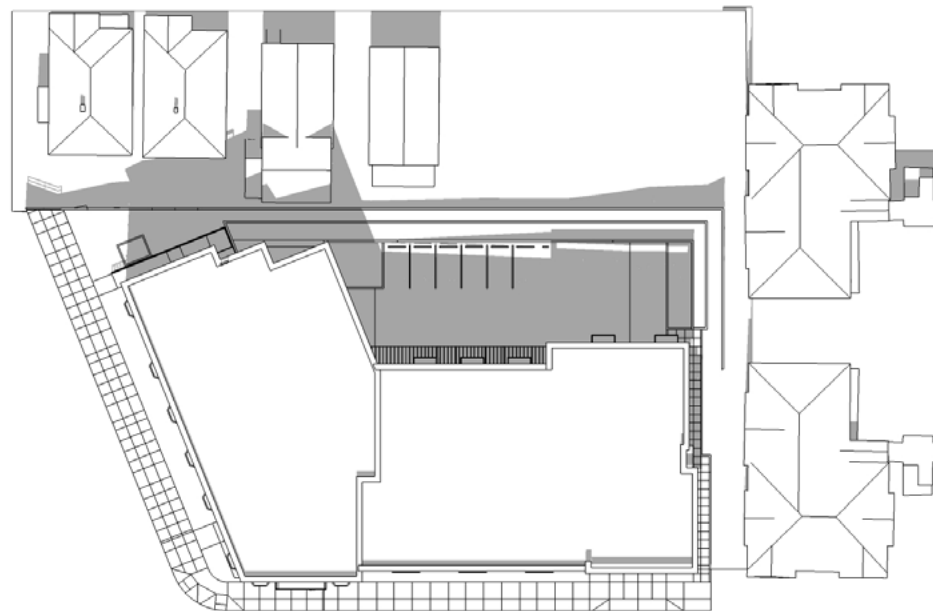

SUMMER SOLSTICE - JUNE 21ST
SHADOW STUDIES

9 AM

12 PM

3 PM

4/3 STORY MASSING

9 AM

12 PM

3 PM

3 STORY MASSING

EQUINOX - MARCH/SEPTEMBER 21ST
SHADOW STUDIES

9 AM

12 PM

3 PM

4/3 STORY MASSING

9 AM

12 PM