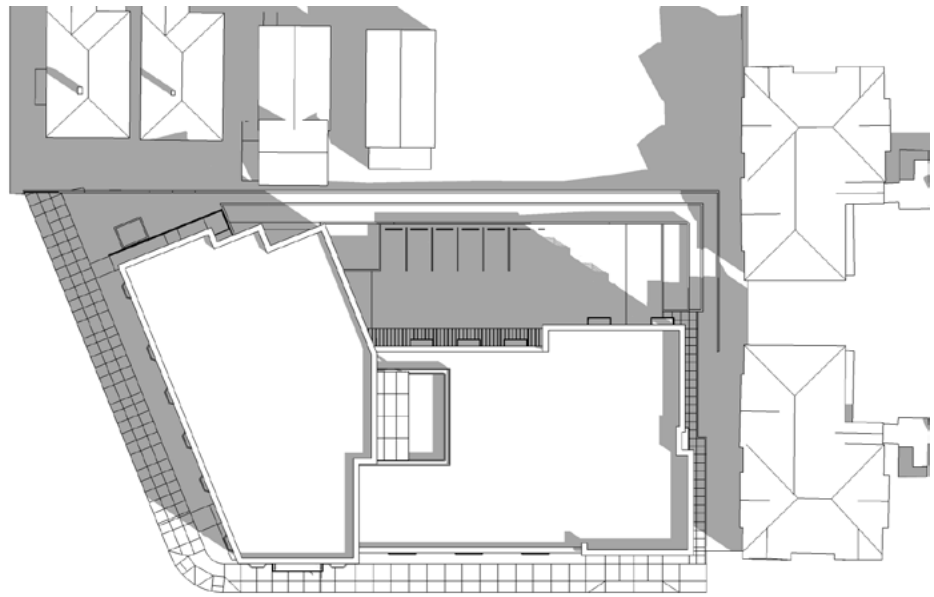

SUMMER SOLSTICE - JUNE 21ST
SHADOW STUDIES

9 AM

12 PM

3 PM

4/3 STORY MASSING

9 AM

12 PM

3 PM