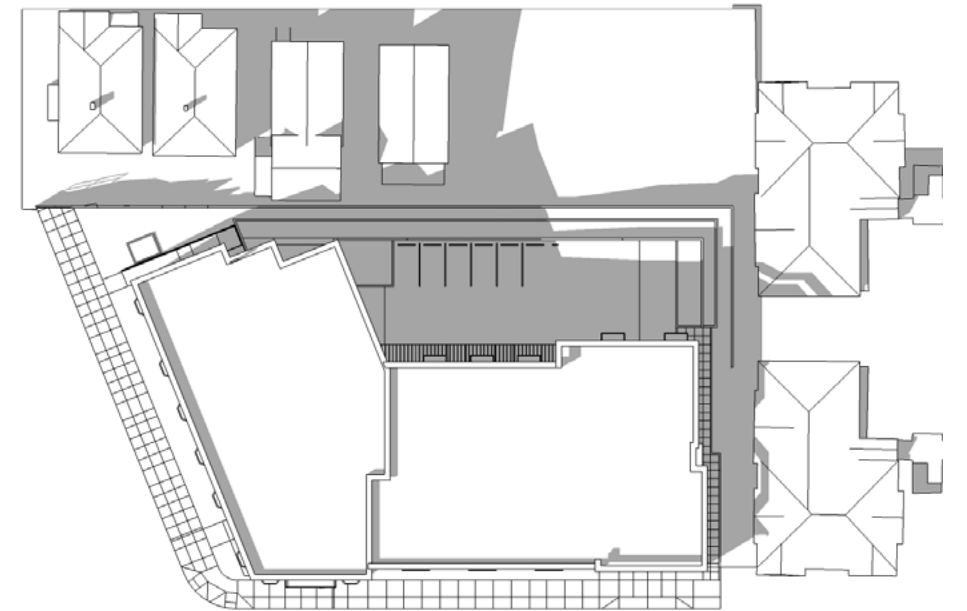

SUMMER SOLSTICE - JUNE 21ST
SHADOW STUDIES

9 AM

12 PM

3 PM

4/3 STORY MASSING

9 AM

12 PM

3 PM

3 STORY MASSING

EQUINOX - MARCH/SEPTEMBER 21ST
SHADOW STUDIES

9 AM

12 PM

3 PM

4/3 STORY MASSING

9 AM

12 PM

3 PM

3 STORY MASSING

WINTER SOLSTICE - DECEMBER 21ST
SHADOW STUDIES