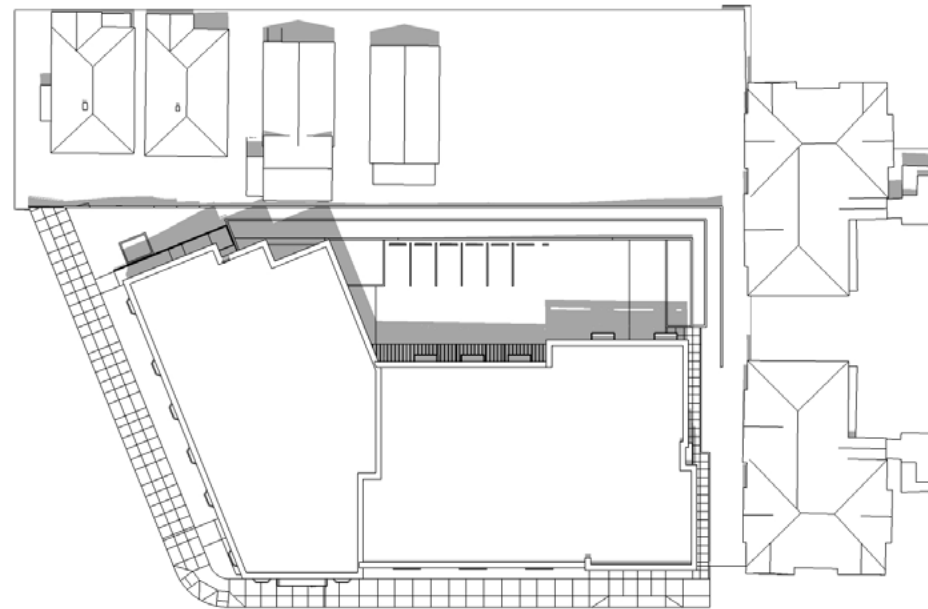

9 AM

4/3 STORY MASSING

12 PM

3 PM

9 AM

3 STORY MASSING

12 PM

3 PM

SUMMER SOLSTICE - JUNE 21ST
SHADOW STUDIES