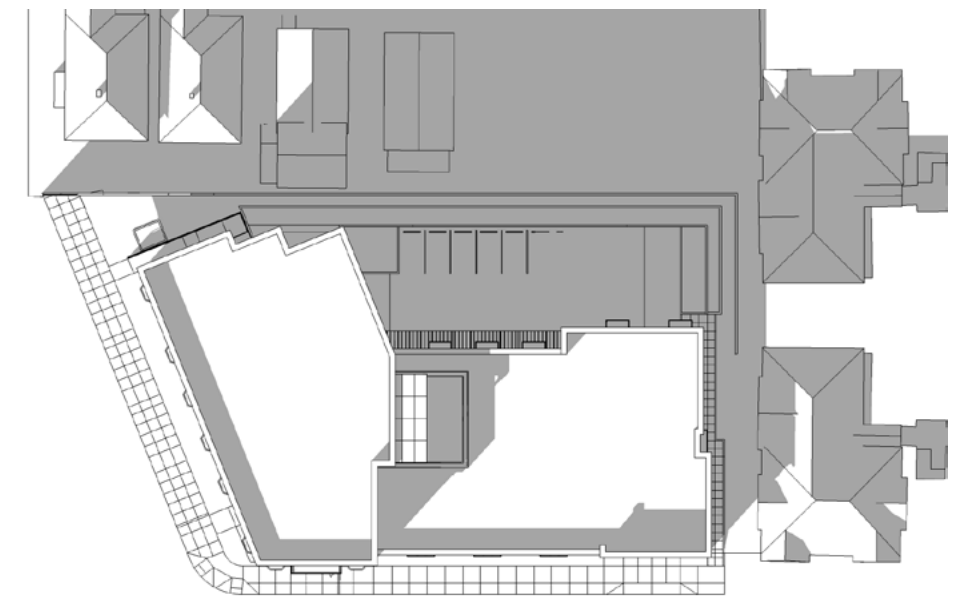

3 PM

4/3 STORY MASSING

3 STORY MASSING

WINTER SOLSTICE - DECEMBER 21ST
SHADOW STUDIES