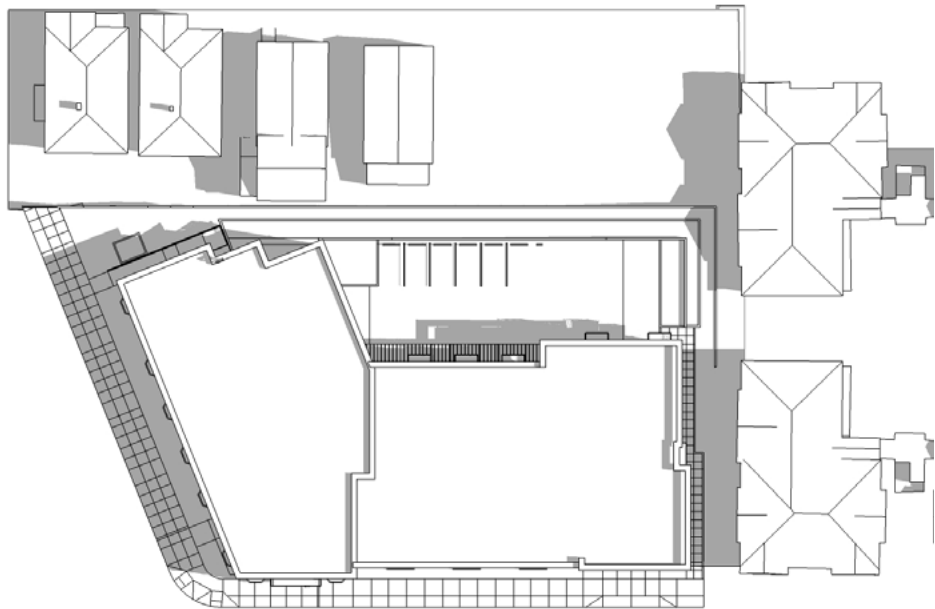

9 AM

3 STORY MASSING