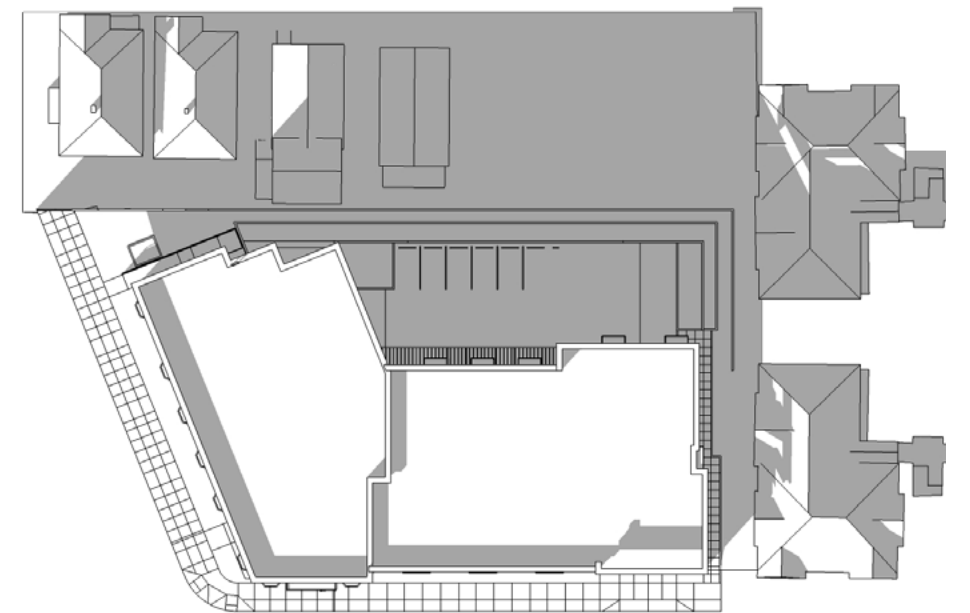

3 PM

3 STORY MASSING

WINTER SOLSTICE - DECEMBER 21ST
SHADOW STUDIES