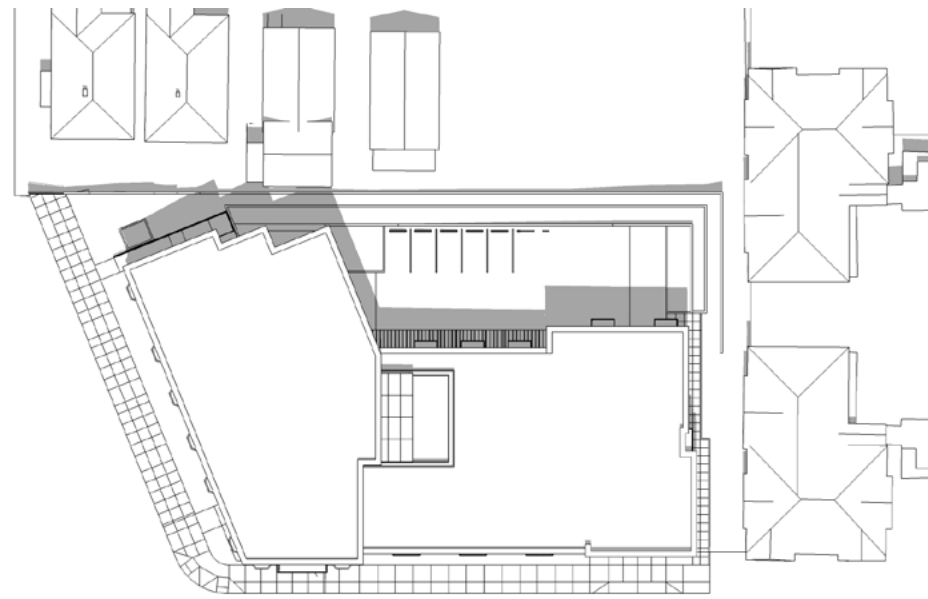

9 AM

4/3 STORY MASSING

12 PM

3 PM

9 AM

3 STORY MASSING

12 PM

3 PM

SUMMER SOLSTICE - JUNE 21ST
SHADOW STUDIES