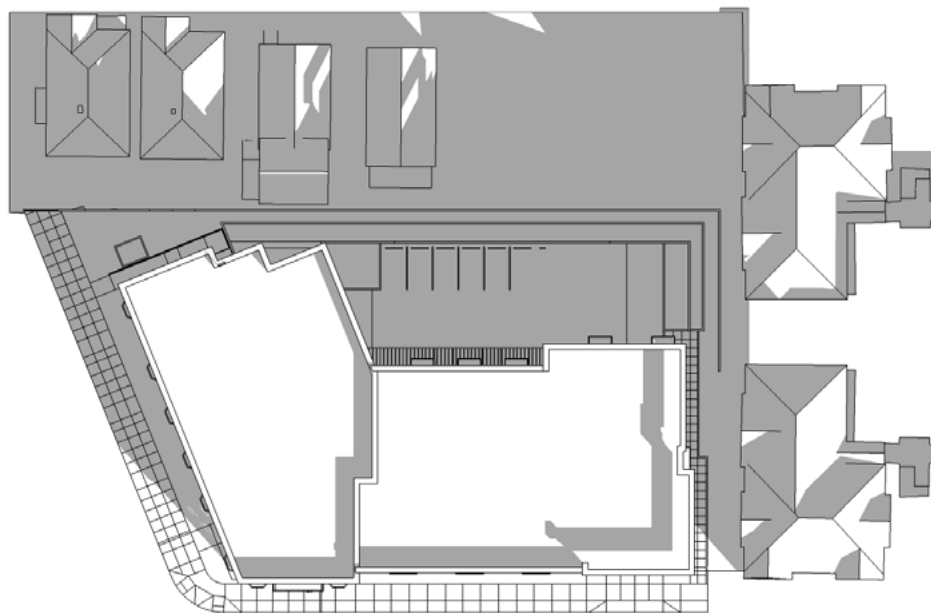

4/3 STORY MASSING

9 AM