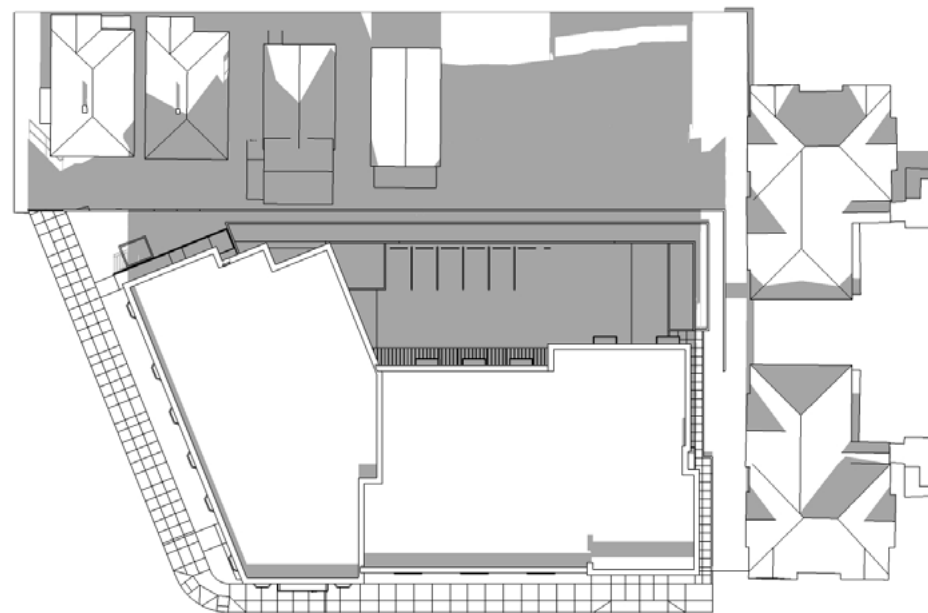

4/3 STORY MASSING

12 PM

3 STORY MASSING

WINTER SOLSTICE - DECEMBER 21ST
SHADOW STUDIES