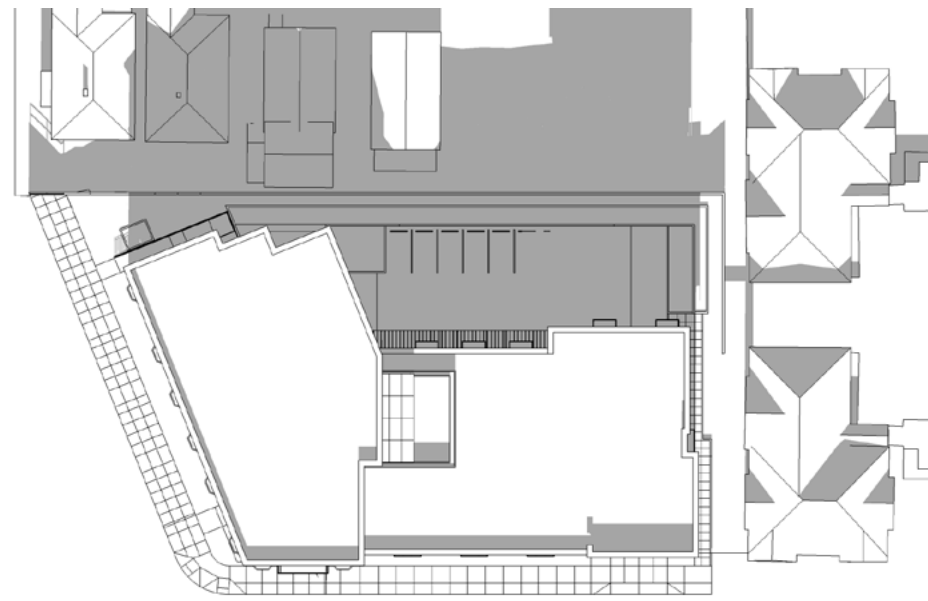

12 PM

4/3 STORY MASSING

3 STORY MASSING

WINTER SOLSTICE - DECEMBER 21ST
SHADOW STUDIES