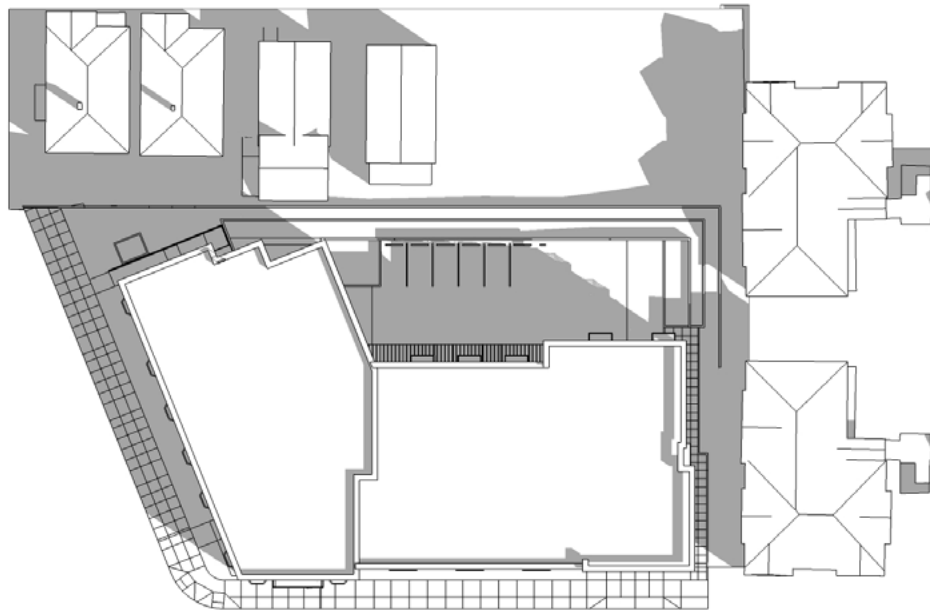

SUMMER SOLSTICE - JUNE 21ST
SHADOW STUDIES

9 AM

12 PM

3 PM

4/3 STORY MASSING

9 AM

12 PM

3 PM

3 STORY MASSING

EQUINOX - MARCH/SEPTEMBER 21ST
SHADOW STUDIES

9 AM

12 PM

3 PM

4/3 STORY MASSING

9 AM

12 PM

3 PM

3 STORY MASSING

WINTER SOLSTICE - DECEMBER 21ST
SHADOW STUDIES