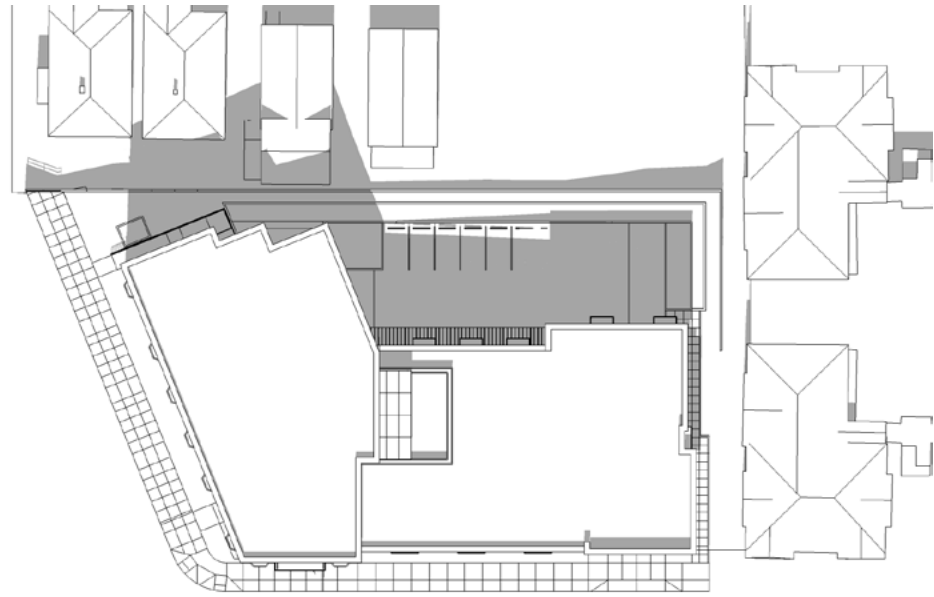

SUMMER SOLSTICE - JUNE 21ST
SHADOW STUDIES

9 AM

12 PM

3 PM

4/3 STORY MASSING

9 AM

12 PM

3 PM