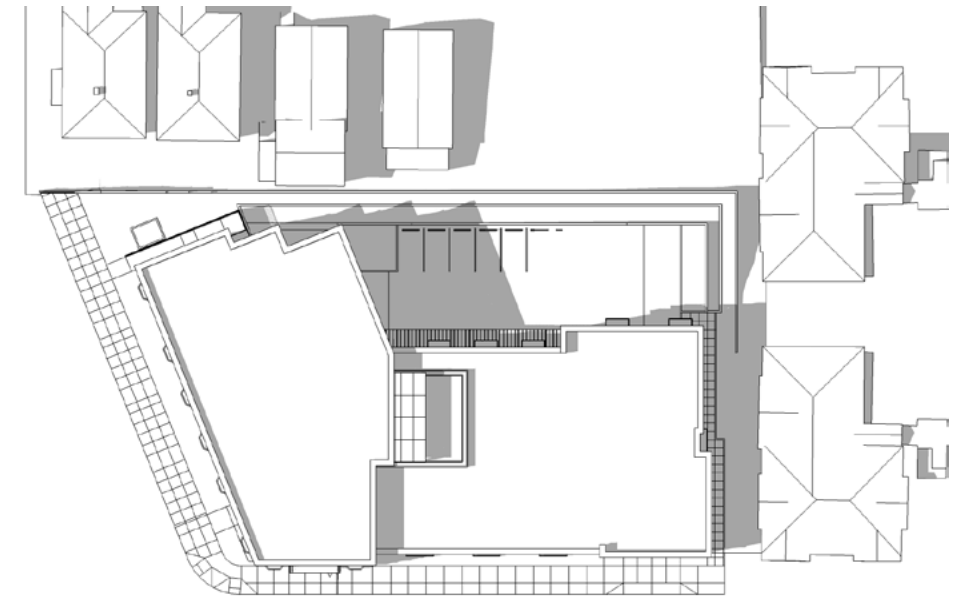

9 AM

4/3 STORY MASSING

12 PM

3 PM

9 AM

3 STORY MASSING

12 PM

3 PM

SUMMER SOLSTICE - JUNE 21ST
SHADOW STUDIES