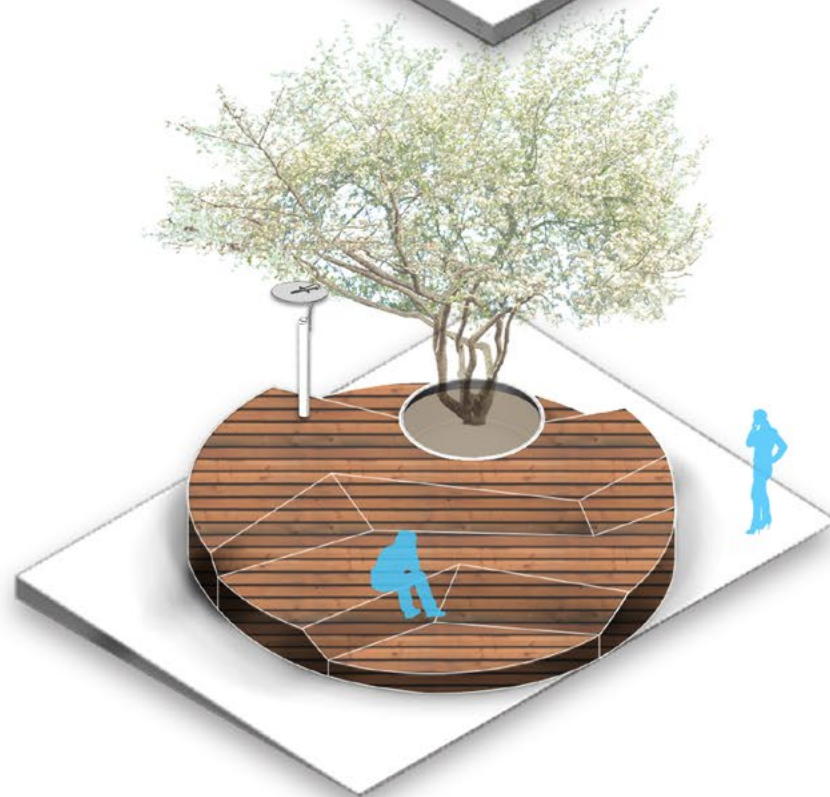

1/32" = 1'-0" 

- 1. Seating Pod
- 2. Pole Light
- 3. Tree
- 4. Accent Paving
- 5. In Ground Glow Lights
- 6. Vine Planter
- 7. Round Bench

SE VIEW

NE VIEW

LARGE
27'

MEDIUM
15'

SMALL
12'

1/2" = 1'-0"

1. Pedestrian and Bicycle Accessway
2. Decomposed Granite Grove
3. Raised Potted Planter
4. Bench
5. Moveable Seating
6. Bike Racks