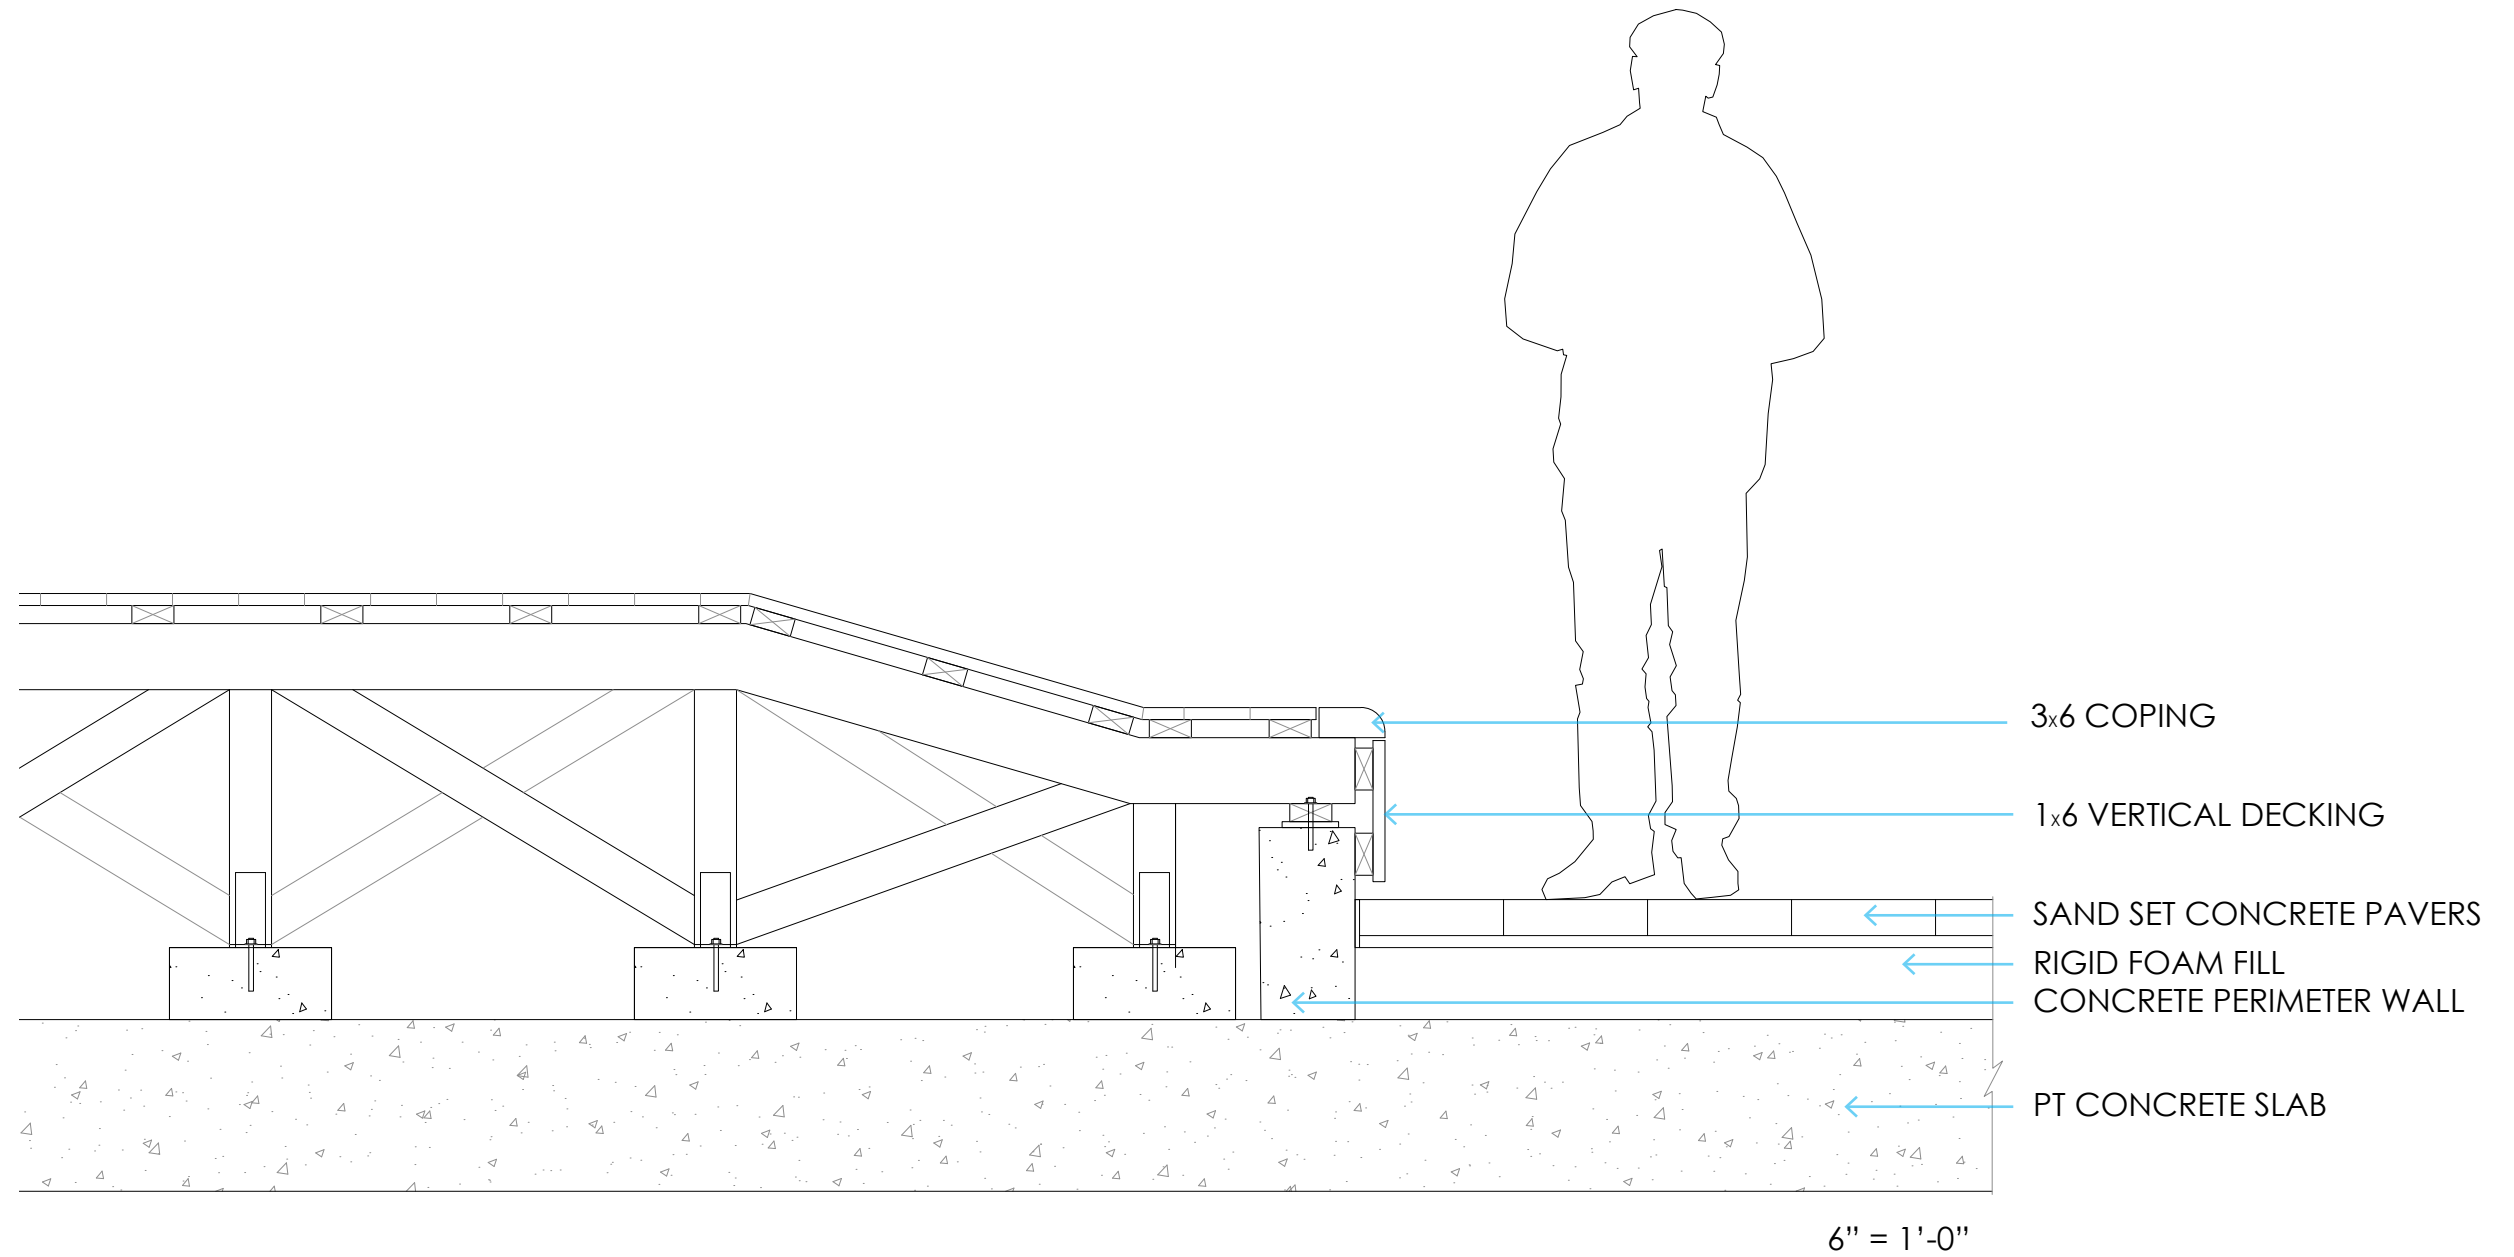

1/32" = 1'-0" 

- 1. Seating Pod
- 2. Pole Light
- 3. Tree
- 4. Accent Paving
- 5. In Ground Glow Lights
- 6. Vine Planter
- 7. Round Bench

SE VIEW

NE VIEW

LARGE
27'

MEDIUM
15'

SMALL
12'

1/2" = 1'-0"

1. Pedestrian and Bicycle Accessway
2. Decomposed Granite Grove
3. Raised Potted Planter
4. Bench
5. Moveable Seating
6. Bike Racks