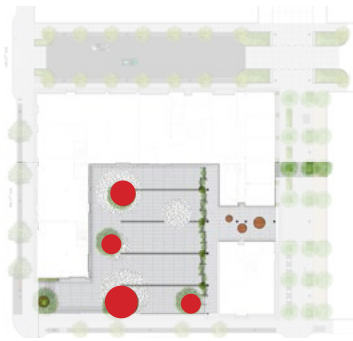

1/32" = 1'-0" 

- 1. Seating Pod
- 2. Pole Light
- 3. Tree
- 4. Accent Paving
- 5. In Ground Glow Lights
- 6. Vine Planter
- 7. Round Bench

SE VIEW

NE VIEW

LARGE
27'

MEDIUM
15'

SMALL
12'

1/2" = 1'-0"

1. Pedestrian and Bicycle Accessway
2. Decomposed Granite Grove
3. Raised Potted Planter
4. Bench
5. Moveable Seating
6. Bike Racks