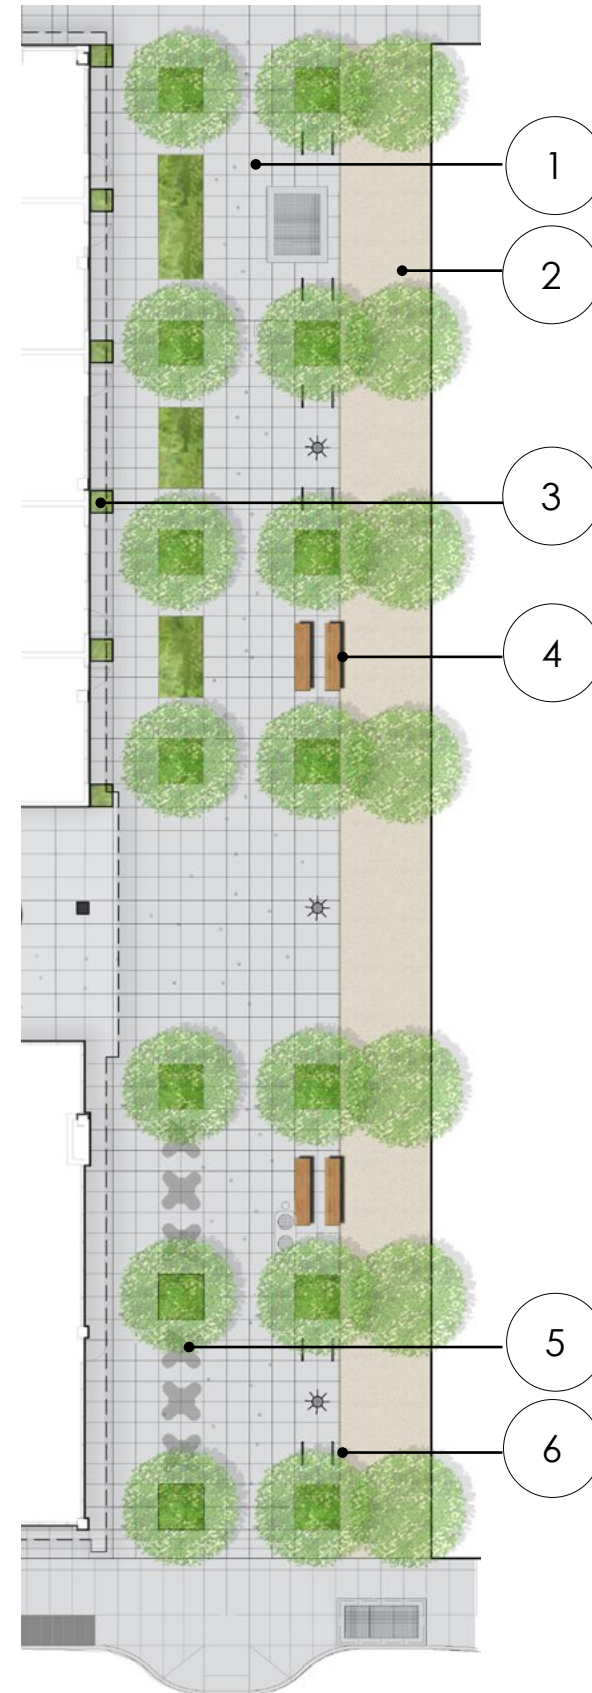

1/32" = 1'-0" 

- 1. Seating Pod
- 2. Pole Light
- 3. Tree
- 4. Accent Paving
- 5. In Ground Glow Lights
- 6. Vine Planter
- 7. Round Bench

SE VIEW

NE VIEW

LARGE
27'

MEDIUM
15'

SMALL
12'

1/2" = 1'-0"

1. Pedestrian and Bicycle Accessway
2. Decomposed Granite Grove
3. Raised Potted Planter
4. Bench
5. Moveable Seating
6. Bike Racks