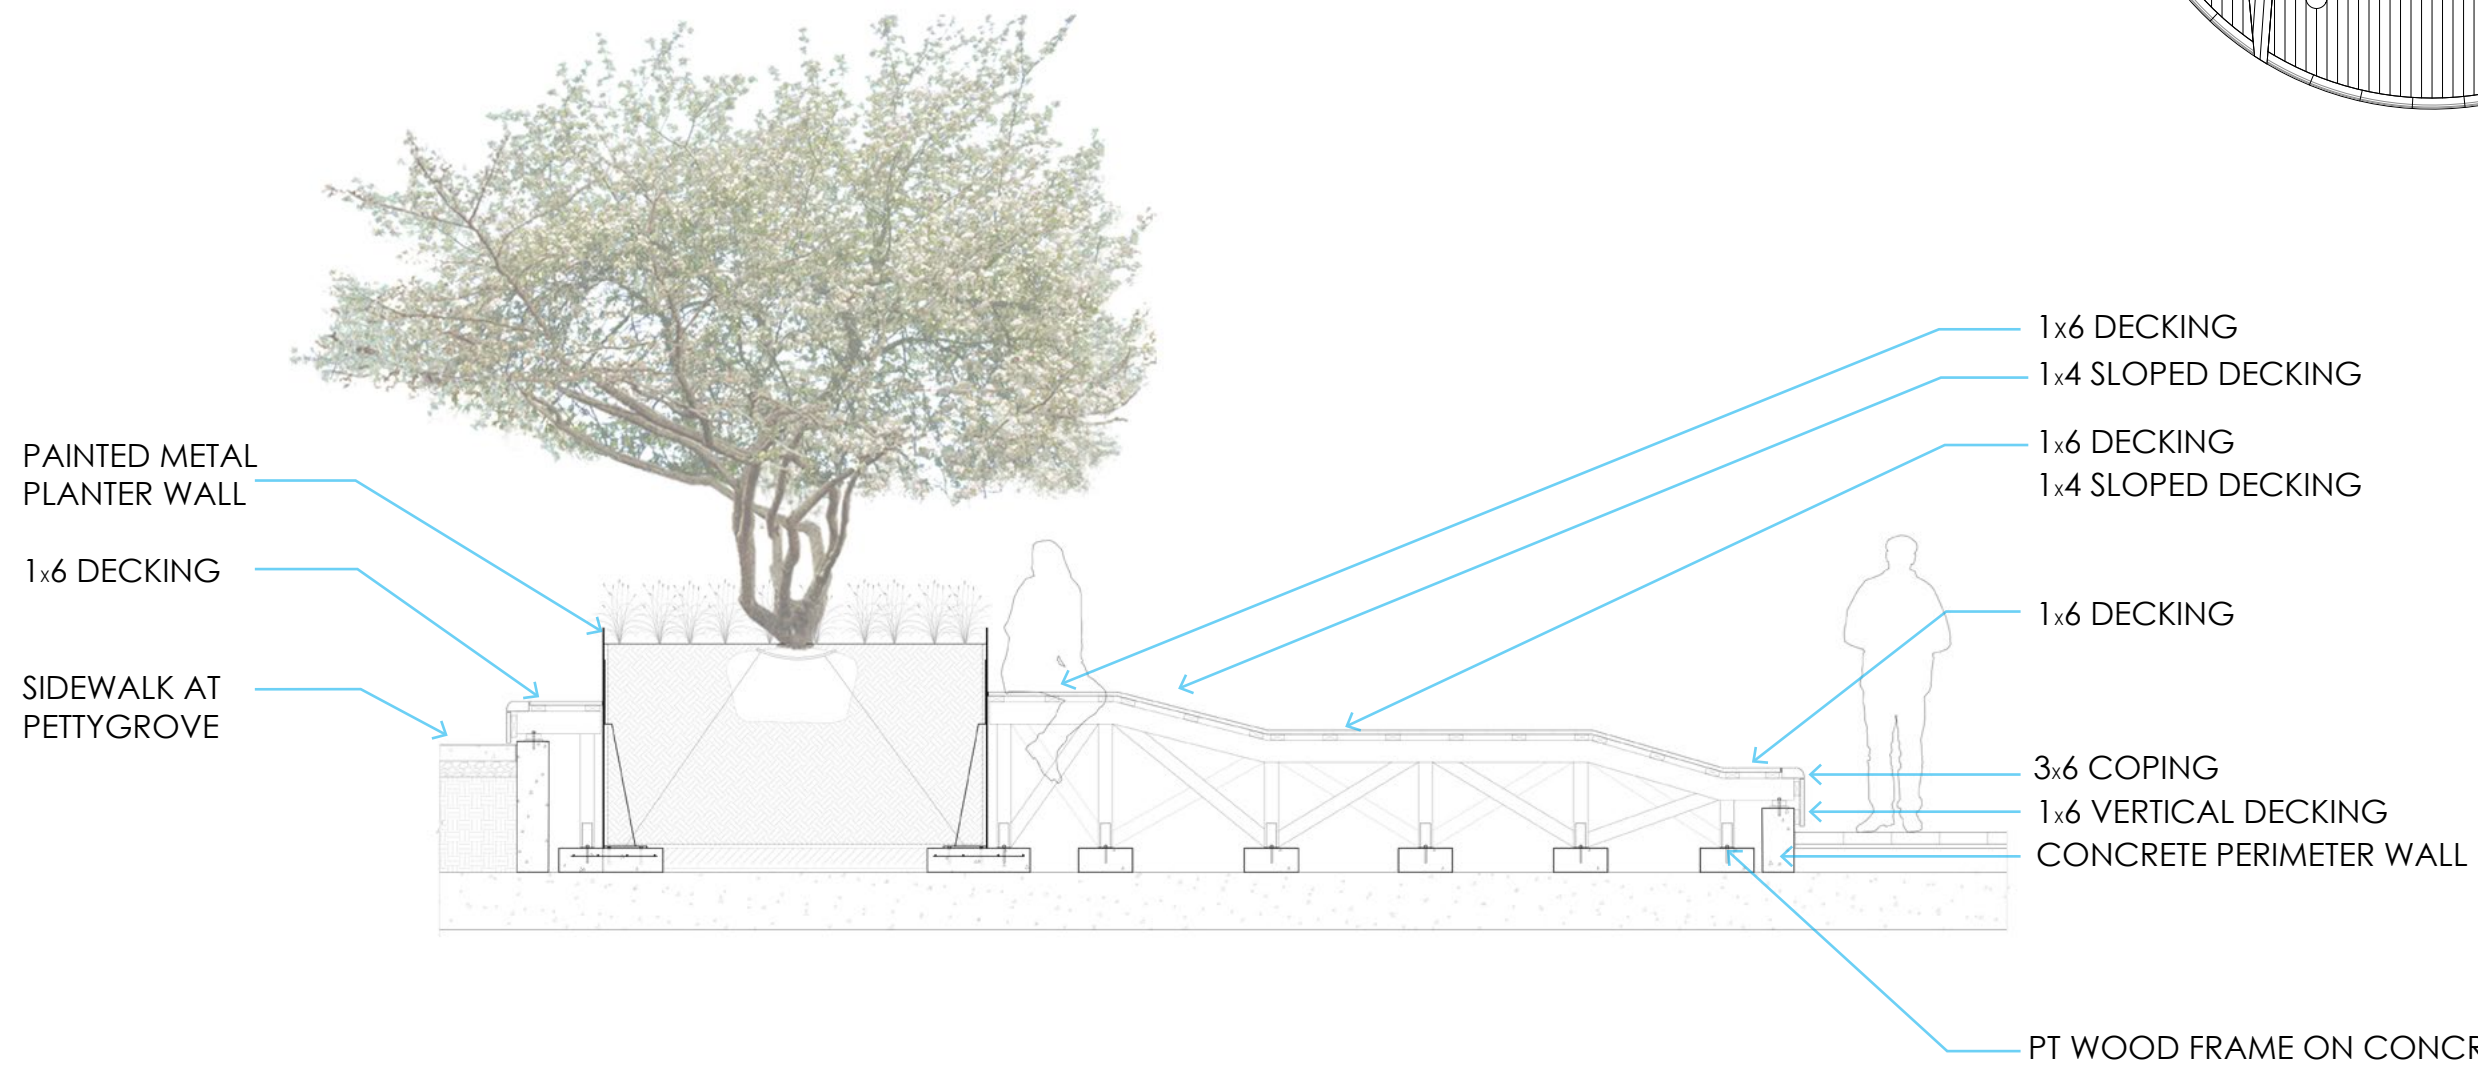

1/32" = 1'-0" 

- 1. Seating Pod
- 2. Pole Light
- 3. Tree
- 4. Accent Paving
- 5. In Ground Glow Lights
- 6. Vine Planter
- 7. Round Bench

SE VIEW

NE VIEW

LARGE
27'

MEDIUM
15'

SMALL
12'

1/2" = 1'-0"

1. Pedestrian and Bicycle Accessway
2. Decomposed Granite Grove
3. Raised Potted Planter
4. Bench
5. Moveable Seating
6. Bike Racks