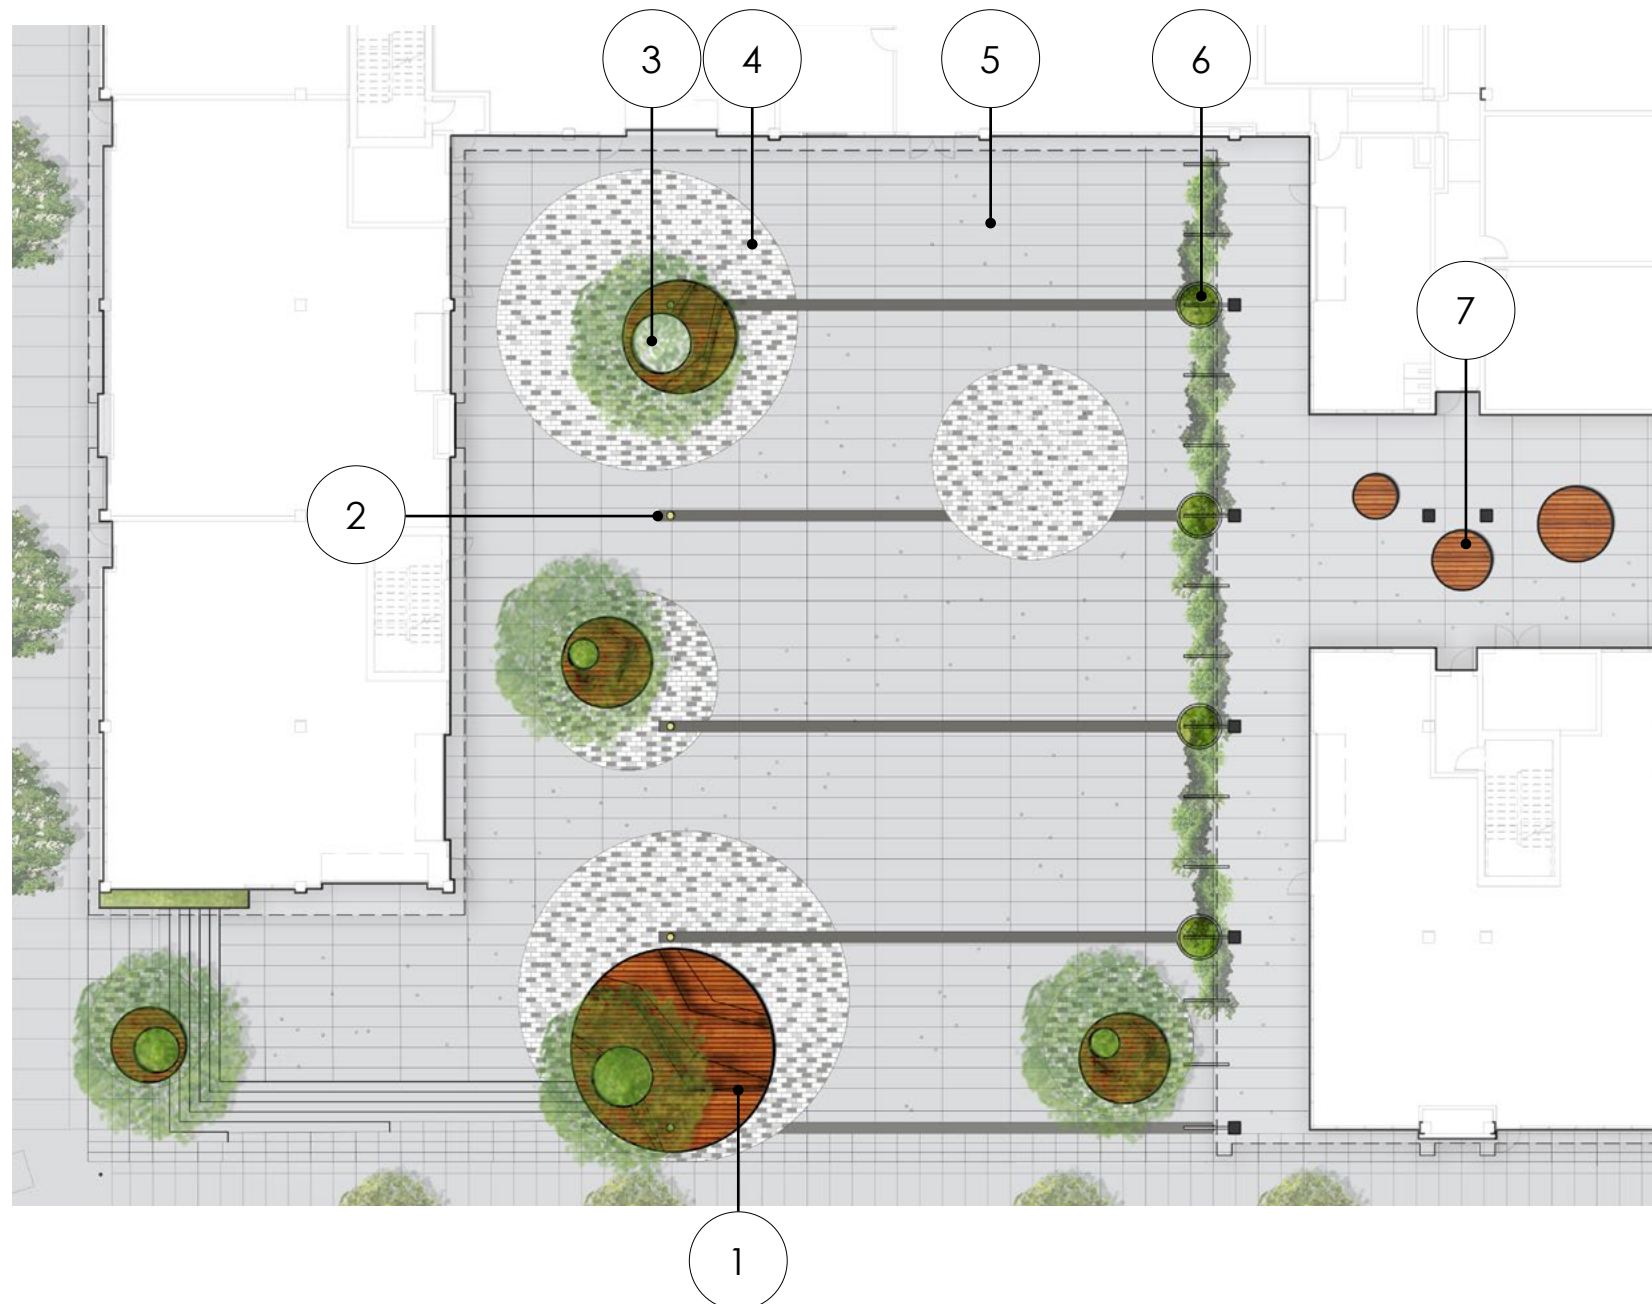

1/32" = 1'-0" 

- 1. Seating Pod
- 2. Pole Light
- 3. Tree
- 4. Accent Paving
- 5. In Ground Glow Lights
- 6. Vine Planter
- 7. Round Bench

SE VIEW

NE VIEW

LARGE
27'

MEDIUM
15'

SMALL
12'

1/2" = 1'-0"

1. Pedestrian and Bicycle Accessway
2. Decomposed Granite Grove
3. Raised Potted Planter
4. Bench
5. Moveable Seating
6. Bike Racks