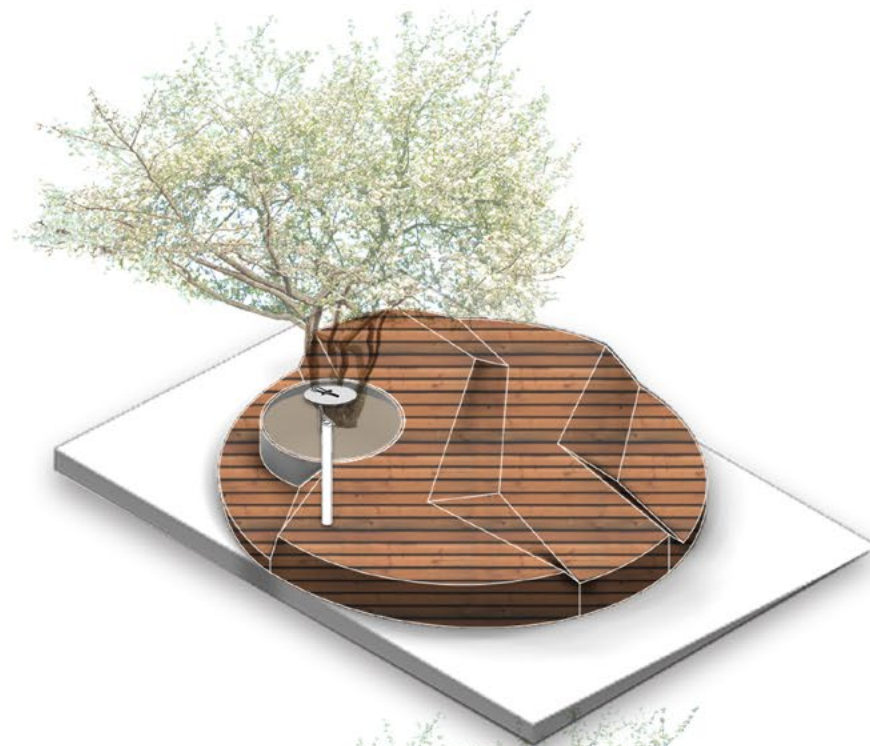

1/32" = 1'-0" 

- 1. Seating Pod
- 2. Pole Light
- 3. Tree
- 4. Accent Paving
- 5. In Ground Glow Lights
- 6. Vine Planter
- 7. Round Bench

SE VIEW

NE VIEW

LARGE
27'

MEDIUM
15'

SMALL
12'

1/2" = 1'-0"

1. Pedestrian and Bicycle Accessway
2. Decomposed Granite Grove
3. Raised Potted Planter
4. Bench
5. Moveable Seating
6. Bike Racks