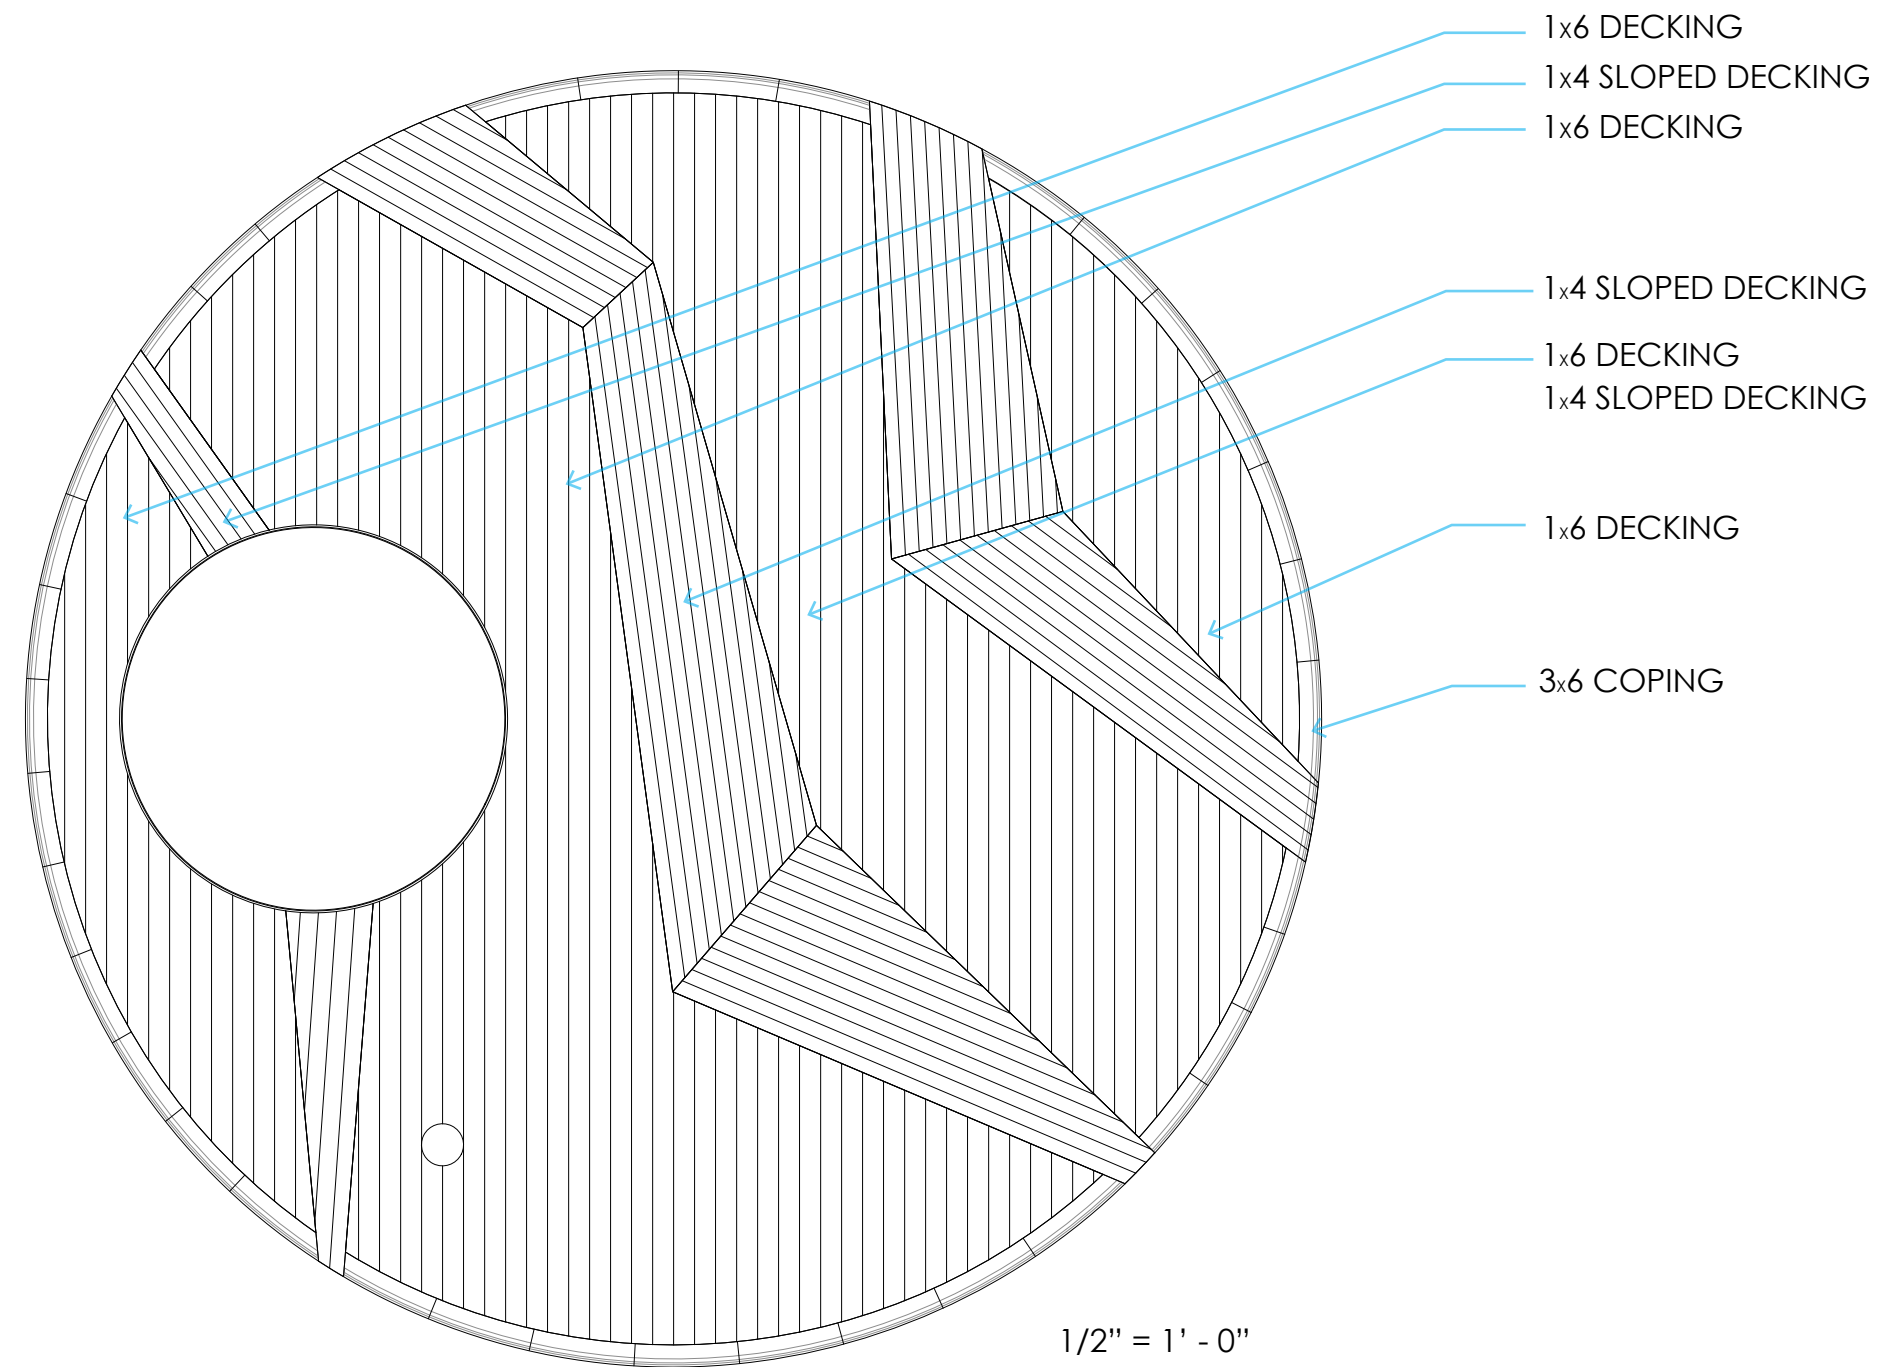

1/32" = 1'-0" 

- 1. Seating Pod
- 2. Pole Light
- 3. Tree
- 4. Accent Paving
- 5. In Ground Glow Lights
- 6. Vine Planter
- 7. Round Bench

SE VIEW

NE VIEW

LARGE
27'

MEDIUM
15'

SMALL
12'

1/2" = 1'-0"