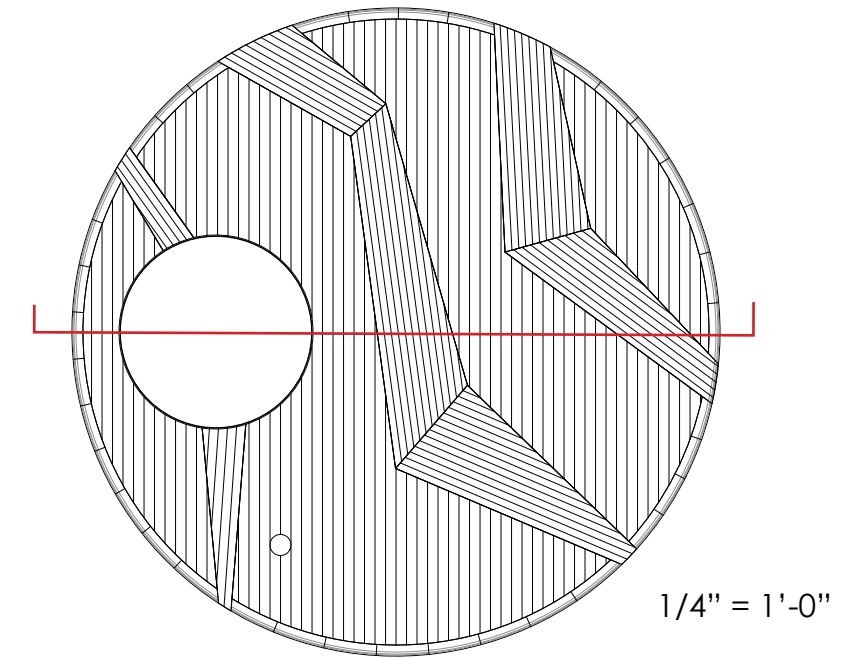

1/32" = 1'-0" 

- 1. Seating Pod
- 2. Pole Light
- 3. Tree
- 4. Accent Paving
- 5. In Ground Glow Lights
- 6. Vine Planter
- 7. Round Bench

SE VIEW

NE VIEW

LARGE
27'

MEDIUM
15'

SMALL
12'

1/2" = 1'-0"