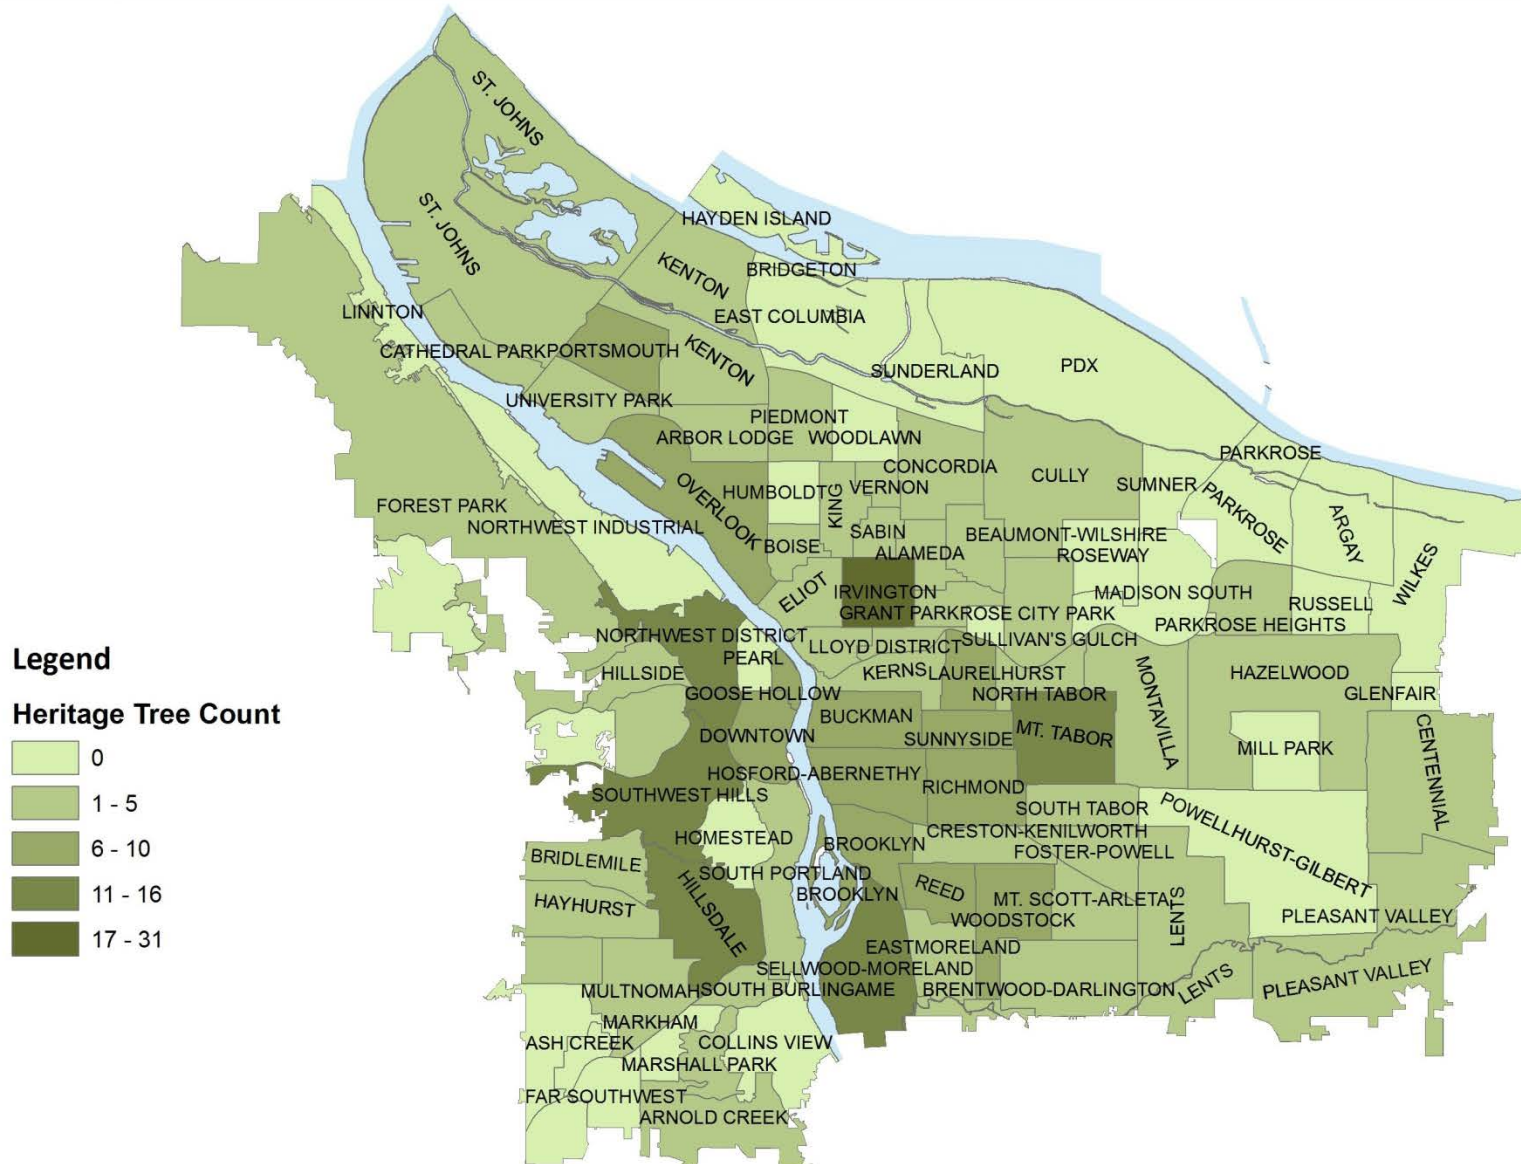

Fernhill Park, NE 39th and NE Holman

European Hornbeam

Carpinus betulus

Circumference: 7'

Height: 64'

Fernhill Park, NE 39th and NE Holman

Portland Urban Forestry

2016 Heritage Trees

188244

PORTLAND PARKS & RECREATION

Healthy Parks, Healthy Portland

5 Miles